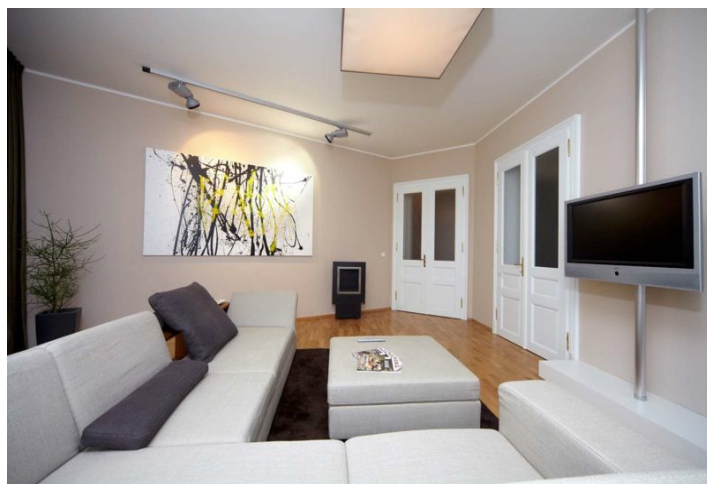

Apartment One-bedroom (2+1)

72 m², Brno-město, Brno - střed, Biskupská

Sold