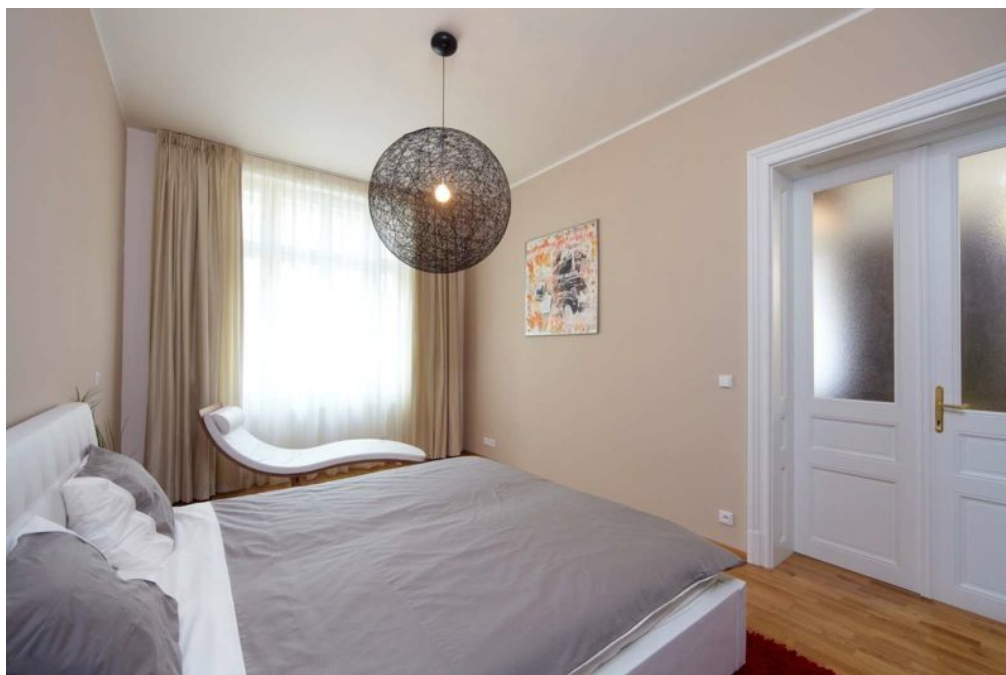

Apartment One-bedroom (2+1)

72 m², Brno-město, Brno - střed, Biskupská

Sold