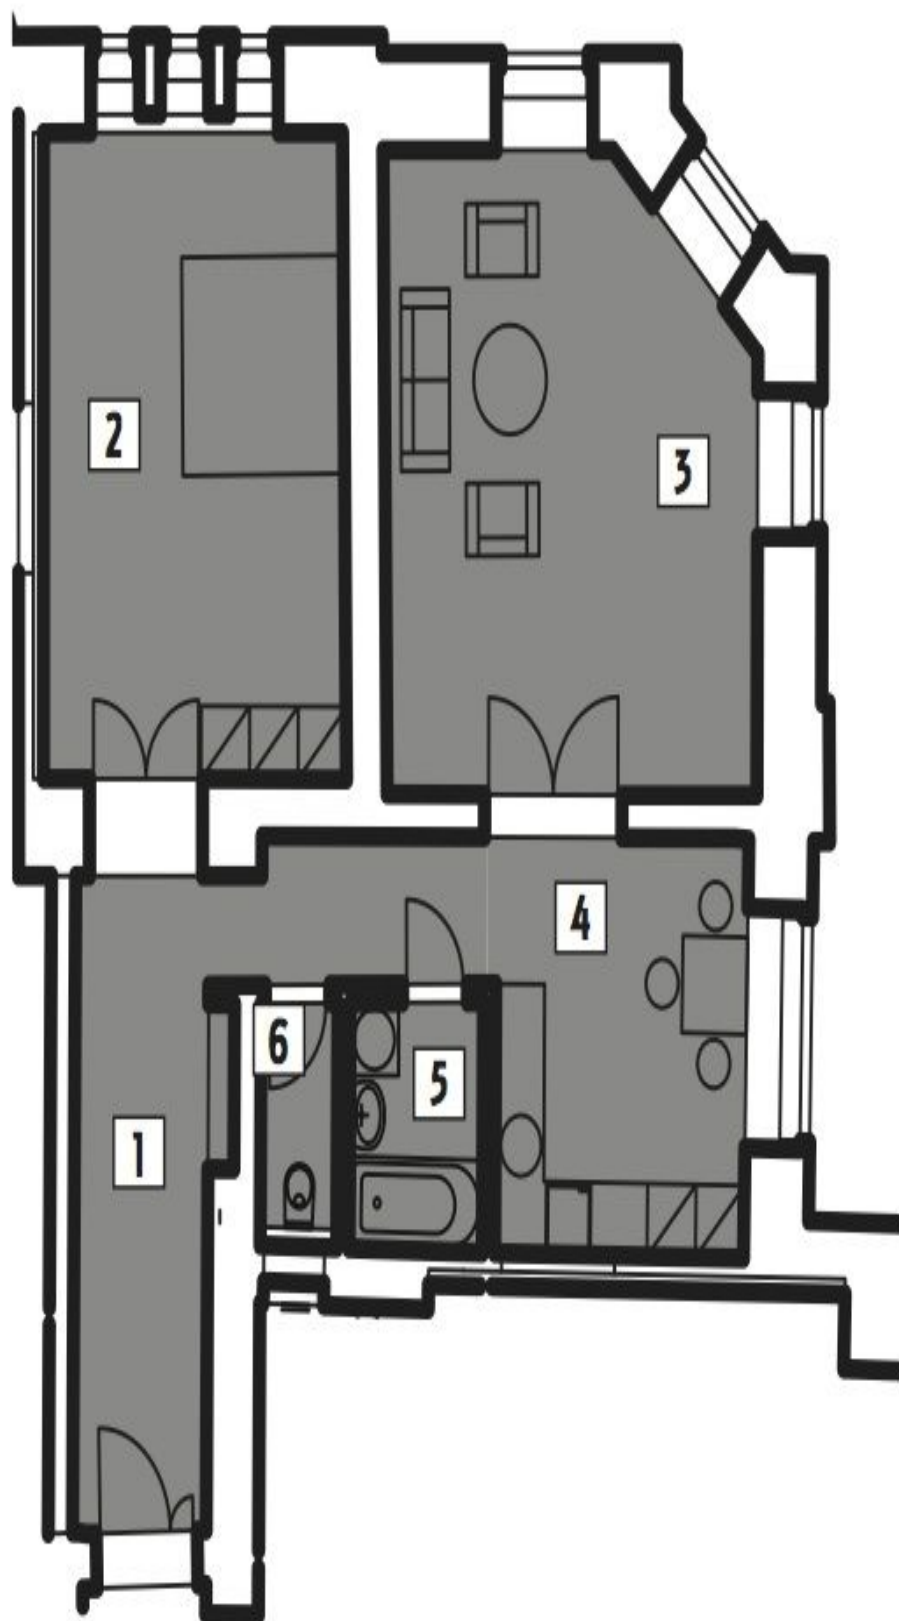

Apartment One-bedroom (2+1)

Sold

72 m², Brno-město, Brno - střed, Biskupská