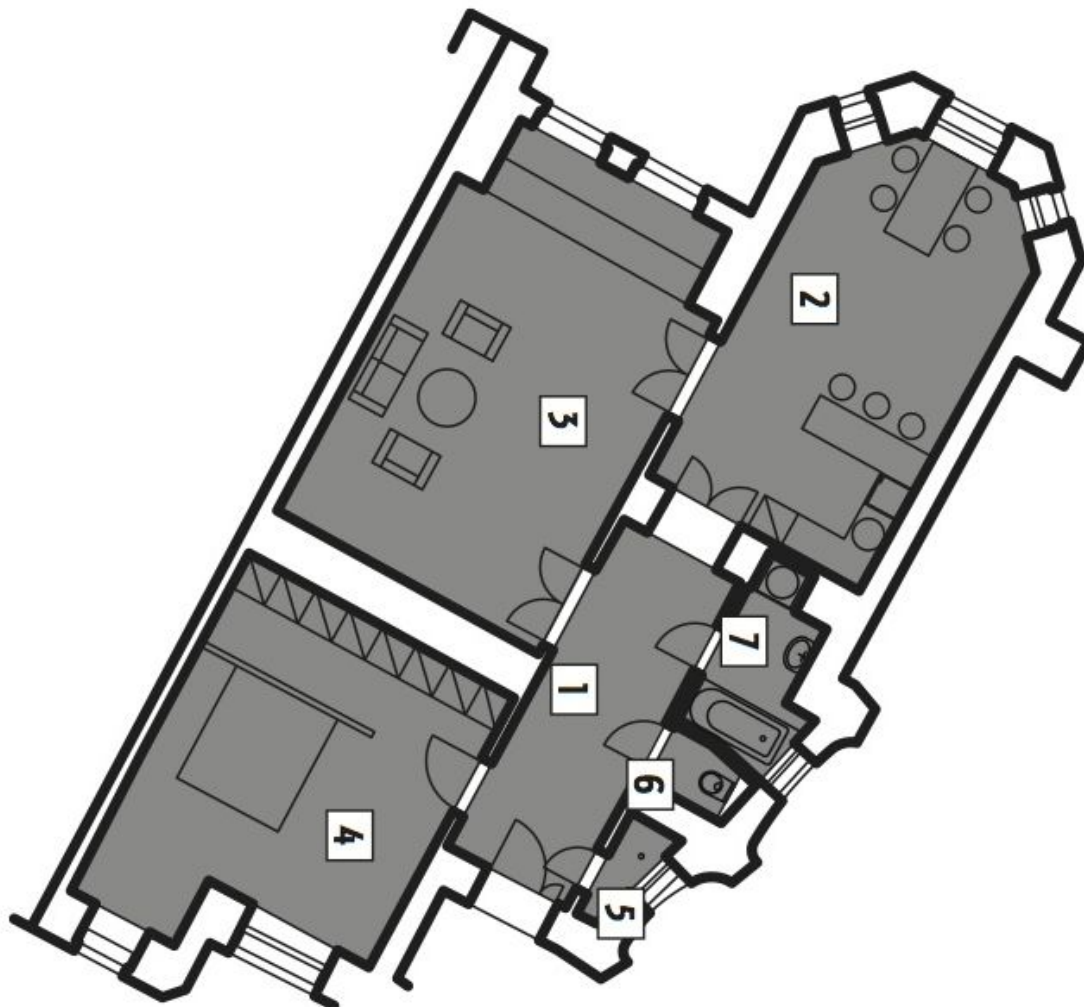

The interior of this apartment on the ground floor offers a spacious living room, kitchen with dining room, bedroom, bathroom with bathtub, separate toilet, storage room and central hall. There is also a garden in the courtyard of the house belonging to the apartment.

Possibility to rent a parking place in a garage situated two minutes away from the building.

\* Area of the unit according to the Civil Code. The area consists of the sum total area of the entire unit bounded by perimeter walls.

## Apartment One-bedroom (2+1)

101 m<sup>2</sup>, Brno-město, Brno - střed, Biskupská

Sold