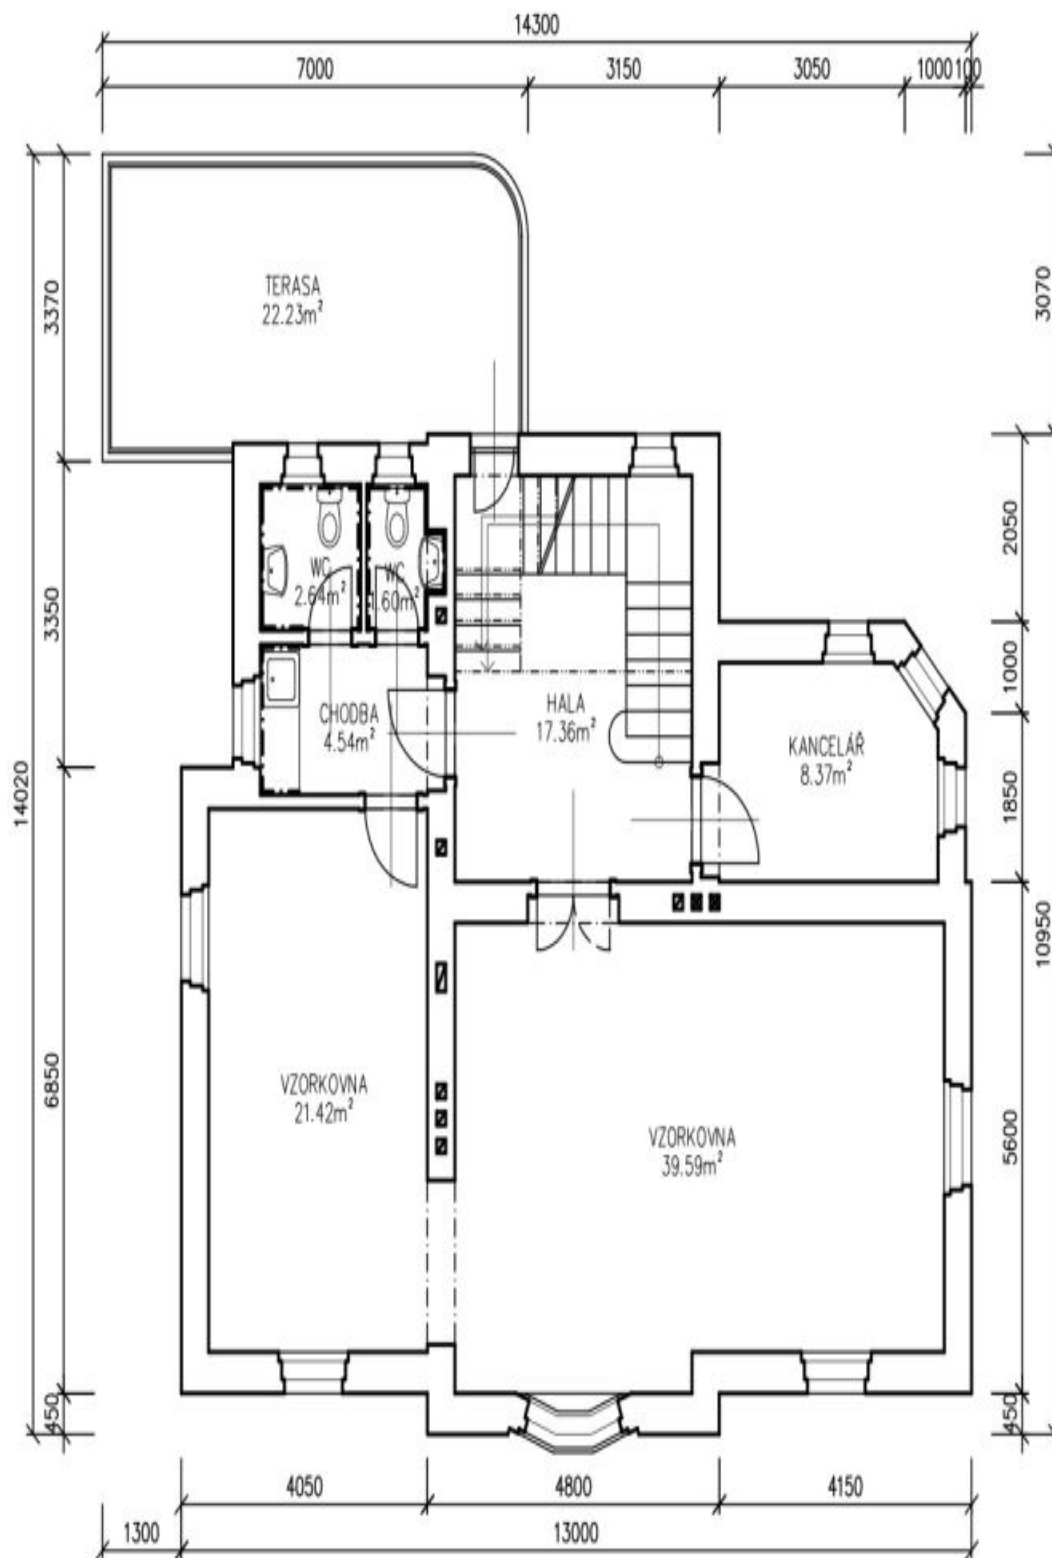

The house went through a careful complete reconstruction in 1995. It has 4 floors, 3 of which are currently used as office space, and the top floor as an one-bedroom flat. In the basement there are all utility rooms and facilities, plenty of storage space, a small kitchen and toilets. The Ground floor consists of 2 very spacious offices and 1 smaller space, separate men's and women's restrooms, a staircase hall and terrace overlooking the garden. On the first floor you will find a further five rooms, staircase hall with gallery and bathroom; the second floor features a cozy one-bedroom apartment.

**Prague's most prestigious residential location in close vicinity of Prague Castle, within easy reach of the center, tram stops, metro station and all amenities.**

Interior 340 m<sup>2</sup>, built-up area 153 m<sup>2</sup>, garden 732 m<sup>2</sup>, plot 885 m<sup>2</sup>.