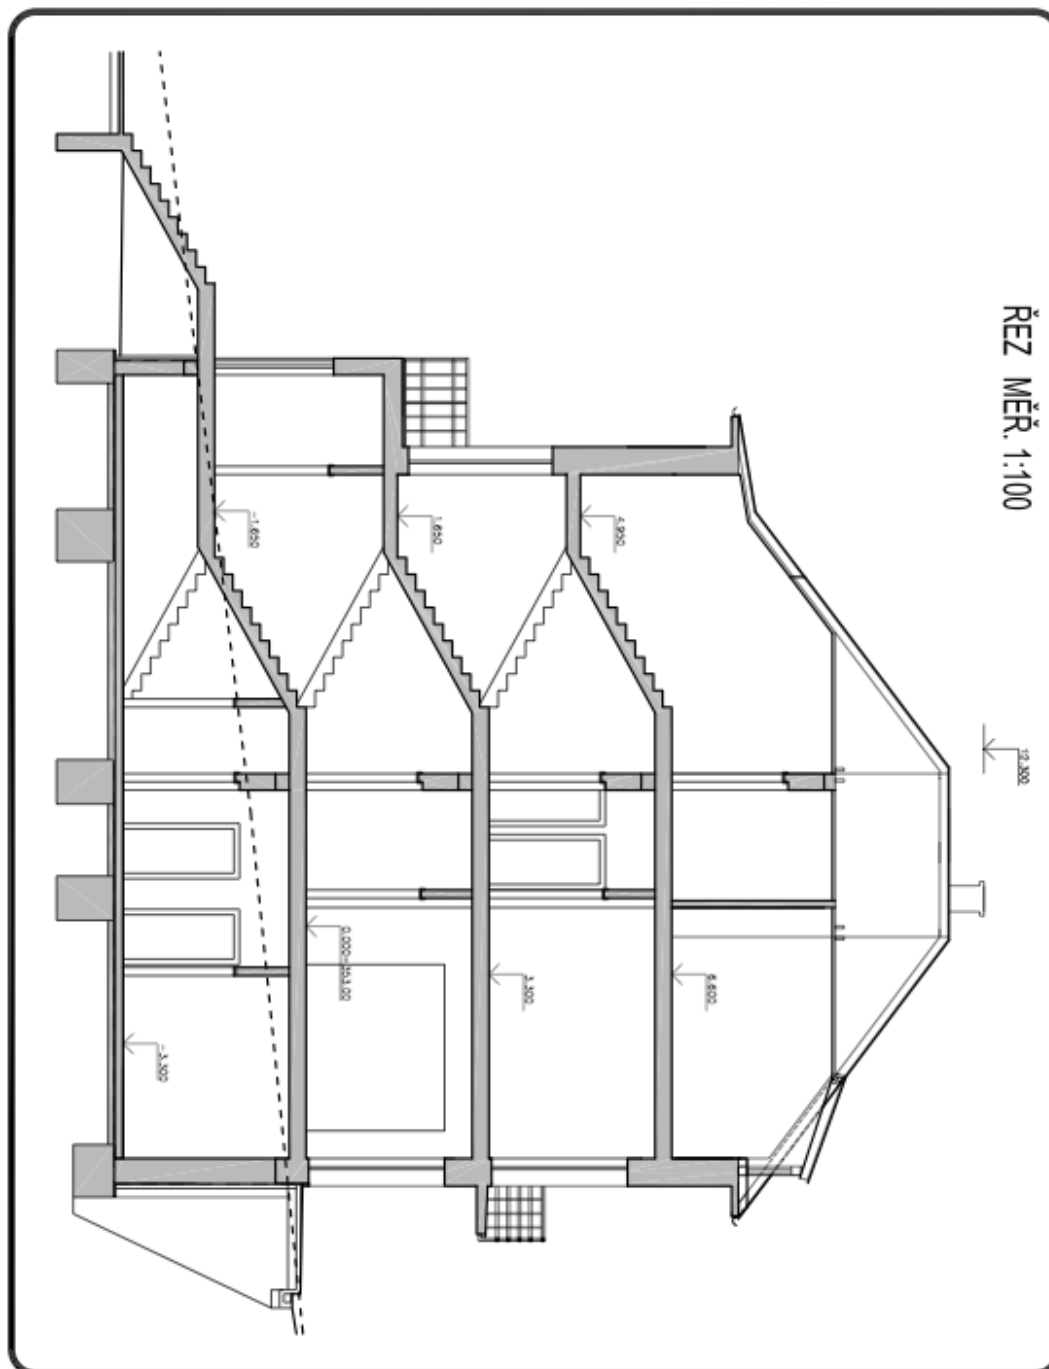

PŮDORYS SUTERÉNU MĚŘ. 1:100

House Six-bedroom (7+1)

316 m², Praha 6, Břevnov, Oddělená

Rented

ULICE ODĎELEŇÁ, PRAHA 6

NOVOSTAVBA RODINNÉHO DOMU