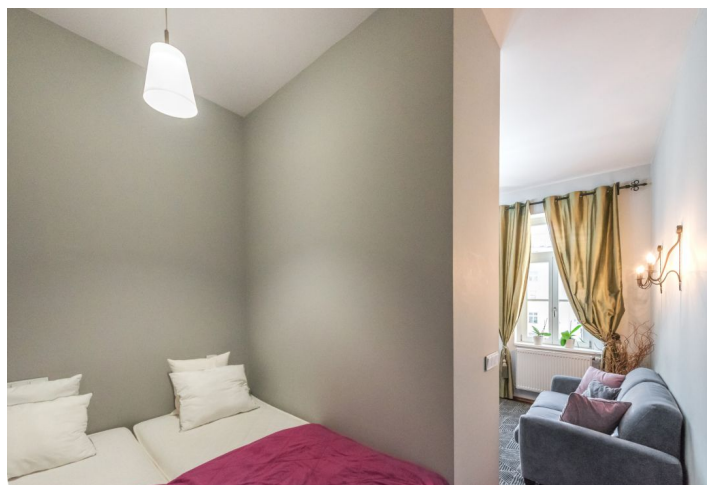

Fully furnished, sunny studio apartment, on the 4th floor of a completely renovated traditional building with an elevator. Located on a quiet street a few blocks from Palackého Náměstí Square, the Emauzy monastery, the Botanical Garden, and the Vltava riverbank, a few minutes from metro and trams. Full amenities within easy reach. The building boasts a private wellness center with a sauna exclusively used by the residents.

The apartment includes a fully fitted kitchen open to the living room, a separate bedroom area, a bathroom with a bathtub, sink, and toilet, a spacious fitted **walk-in closet**, and an entrance hall.

Italian kitchen, Indian antique furniture, high ceilings, **wooden floors**, tiles, security entry door, gas heating, floor heating in the bathroom, washing machine, dryer, dishwasher, TV, telephone line, VDSL Internet connection, **cellar**. Basement **wellness area incl. a sauna**, shower, and toilet, a small kitchenette, and a relaxation area.