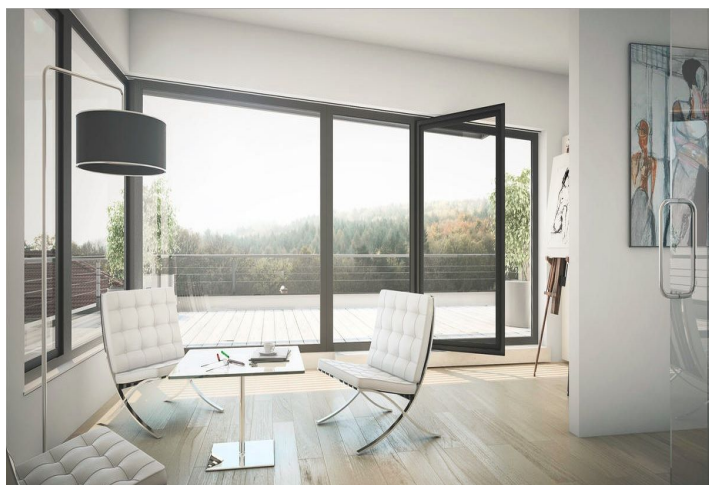

House Six-bedroom (7+kk)

Sold

346 m², Prague 6, Nebušice, Nebušická