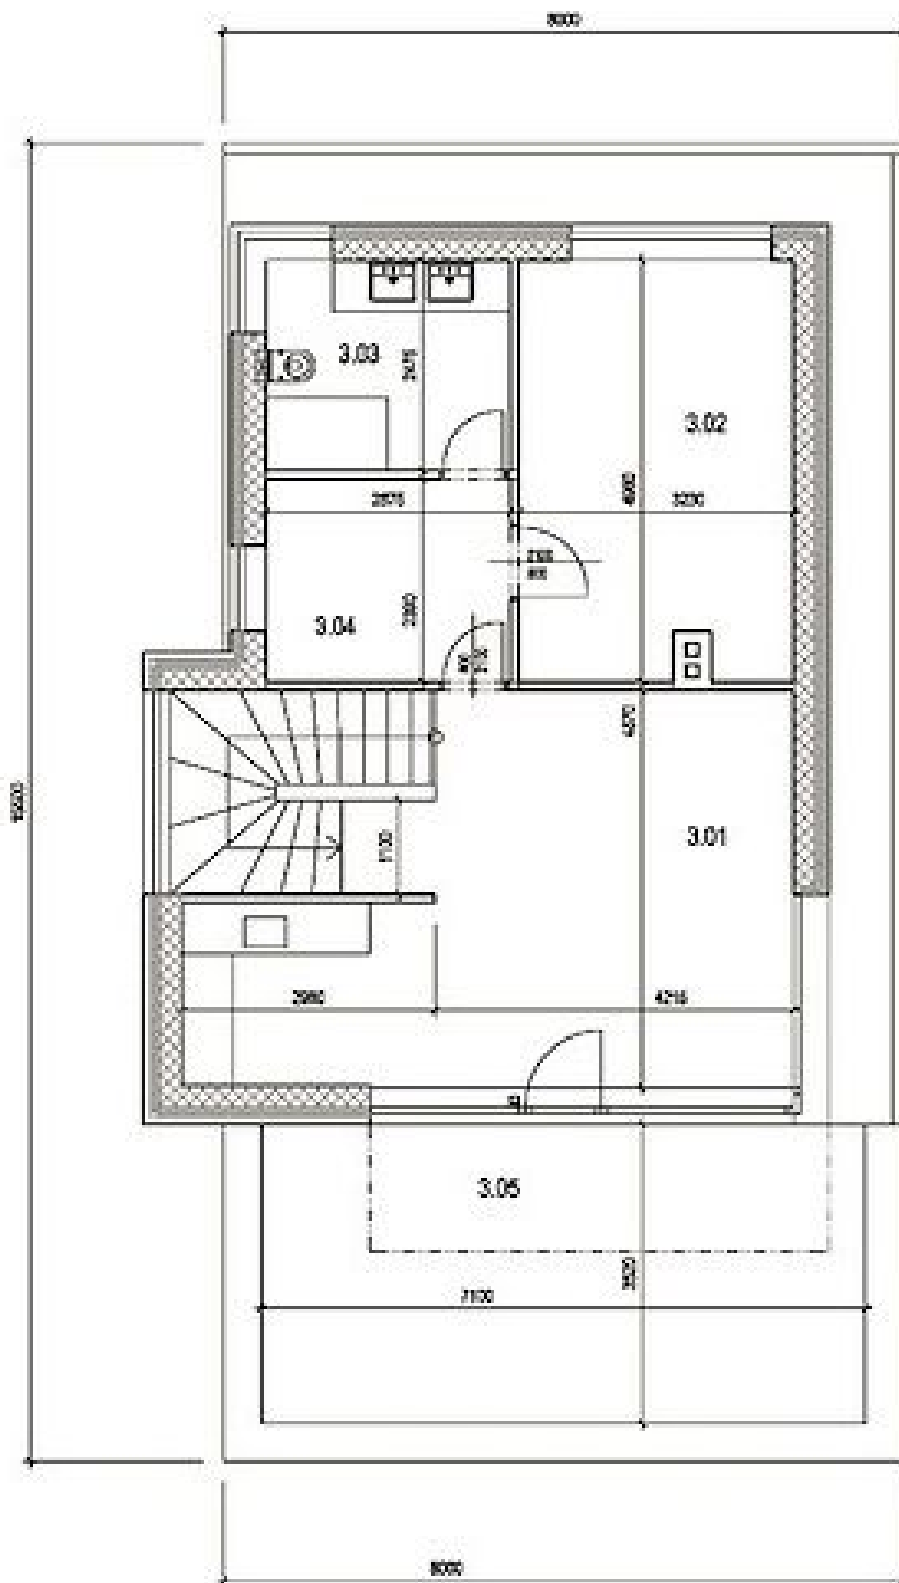

House Six-bedroom (7+kk)

Sold

346 m², Prague 6, Nebušice, Nebušická

House Six-bedroom (7+kk)

Sold346 m², Prague 6, Nebušice, Nebušická

Plot	518 m ²
Foot print	148 m ²
Garden	370 m ²
Parking	2 garage + 4 outdoor parking spaces
Garage	Yes
Cellar	Yes
PENB	G
Reference number	19931

The basement of the villa consists of a garage for 2 cars, a room suitable for **home fitness / wellness** with a bathroom, a **wine cellar**, boiler room and storage. The Ground floor is dominated by an open-plan living room with kitchen, dining area and fireplace; you can also find there an entrance hall, separate toilet and laundry / room for housework. The 1st floor features 3 bedrooms with en-suite bathrooms (master bedroom also with en-suite walk-in closet), meanwhile the 2nd floor is made up of one walk-through and one separate room, bathroom and another living room with access to a **large terrace**.

Interior 345.8 m², terrace 24 m², built-up area 148 m², garden 370 m², plot 518 m².

House Six-bedroom (7+kk)

346 m², Prague 6, Nebušice, Nebušická

Sold

House Six-bedroom (7+kk)

346 m², Prague 6, Nebušice, Nebušická

Sold

House Six-bedroom (7+kk)

346 m², Prague 6, Nebušice, Nebušická

Sold

House Six-bedroom (7+kk)

346 m², Prague 6, Nebušice, Nebušická

Sold