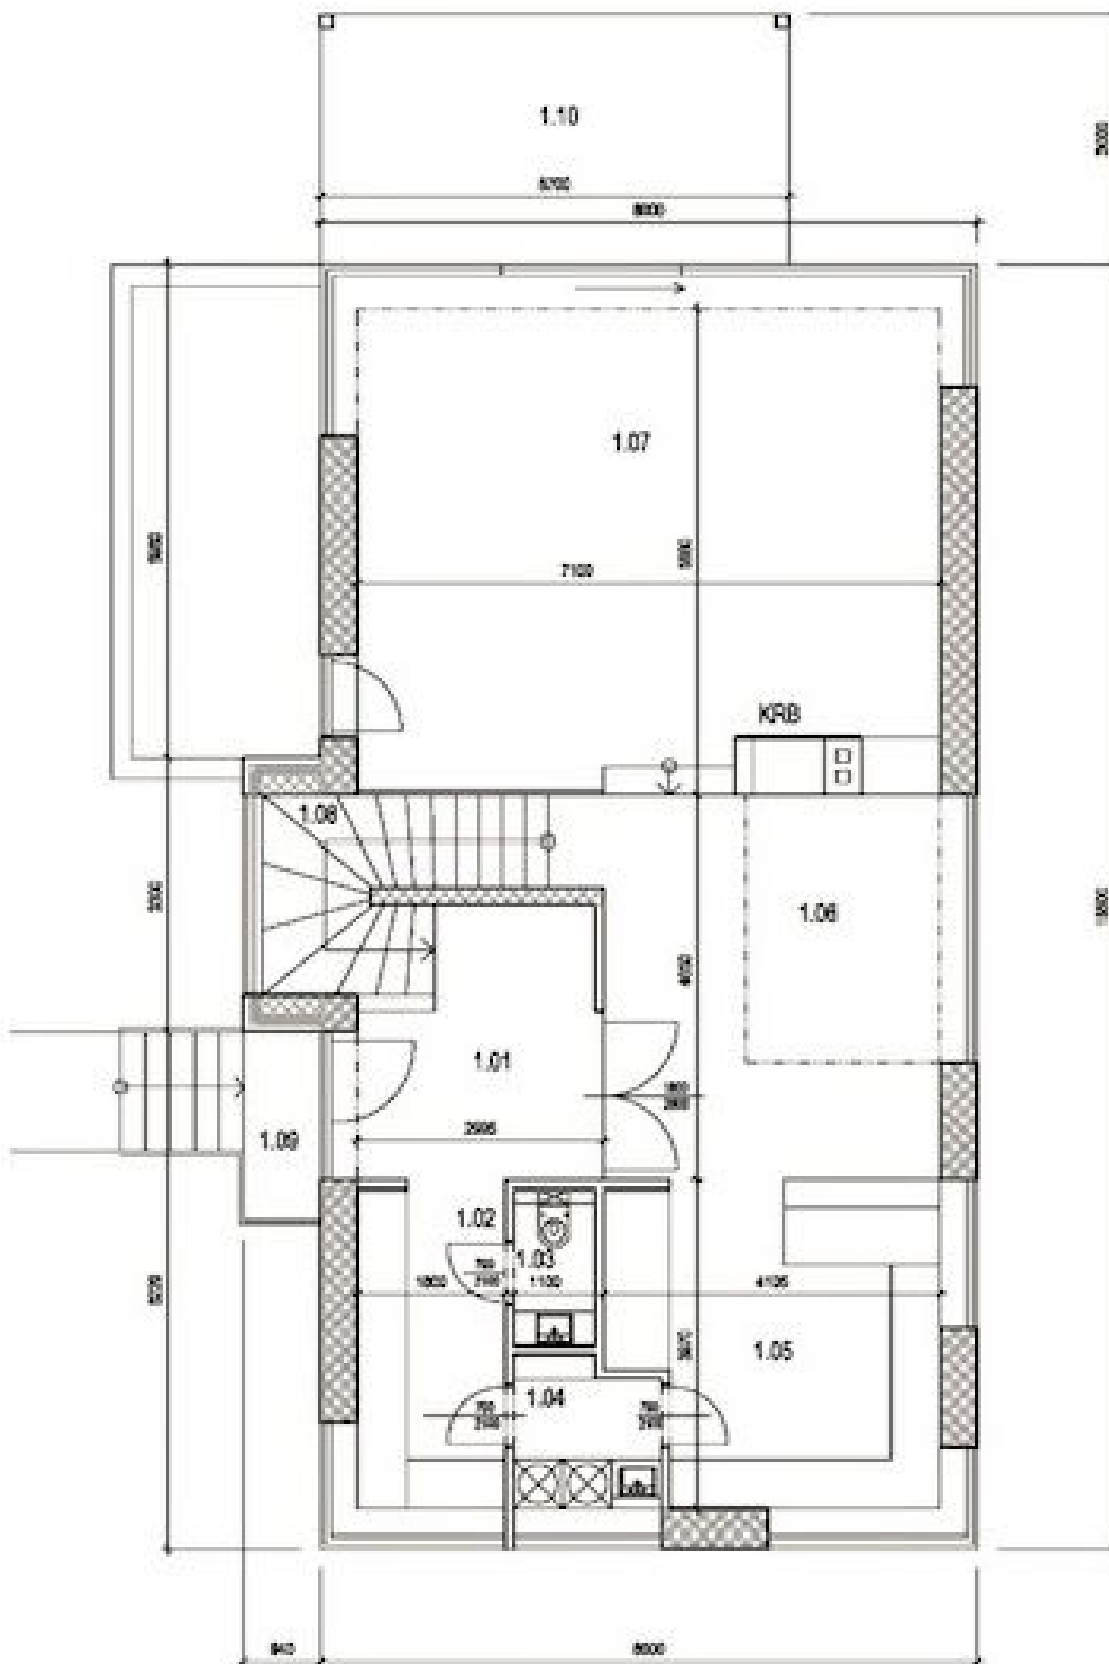

House Six-bedroom (7+kk)

Sold

346 m², Prague 6, Nebušice, Nebušická

House Six-bedroom (7+kk)

Sold346 m², Prague 6, Nebušice, Nebušická

Plot	518 m ²
Foot print	148 m ²
Garden	370 m ²
Parking	2 garage + 4 outdoor parking spaces
Garage	Yes
Cellar	Yes
PENB	G
Reference number	19931

The basement of the villa consists of a garage for 2 cars, a room suitable for **home fitness / wellness** with a bathroom, a **wine cellar**, boiler room and storage. The Ground floor is dominated by an open-plan living room with kitchen, dining area and fireplace; you can also find there an entrance hall, separate toilet and laundry / room for housework. The 1st floor features 3 bedrooms with en-suite bathrooms (master bedroom also with en-suite walk-in closet), meanwhile the 2nd floor is made up of one walk-through and one separate room, bathroom and another living room with access to a **large terrace**.

Interior 345.8 m², terrace 24 m², built-up area 148 m², garden 370 m², plot 518 m².

House Six-bedroom (7+kk)

346 m², Prague 6, Nebušice, Nebušická

Sold

House Six-bedroom (7+kk)

346 m², Prague 6, Nebušice, Nebušická

Sold

House Six-bedroom (7+kk)

346 m², Prague 6, Nebušice, Nebušická

Sold

House Six-bedroom (7+kk)

346 m², Prague 6, Nebušice, Nebušická

Sold