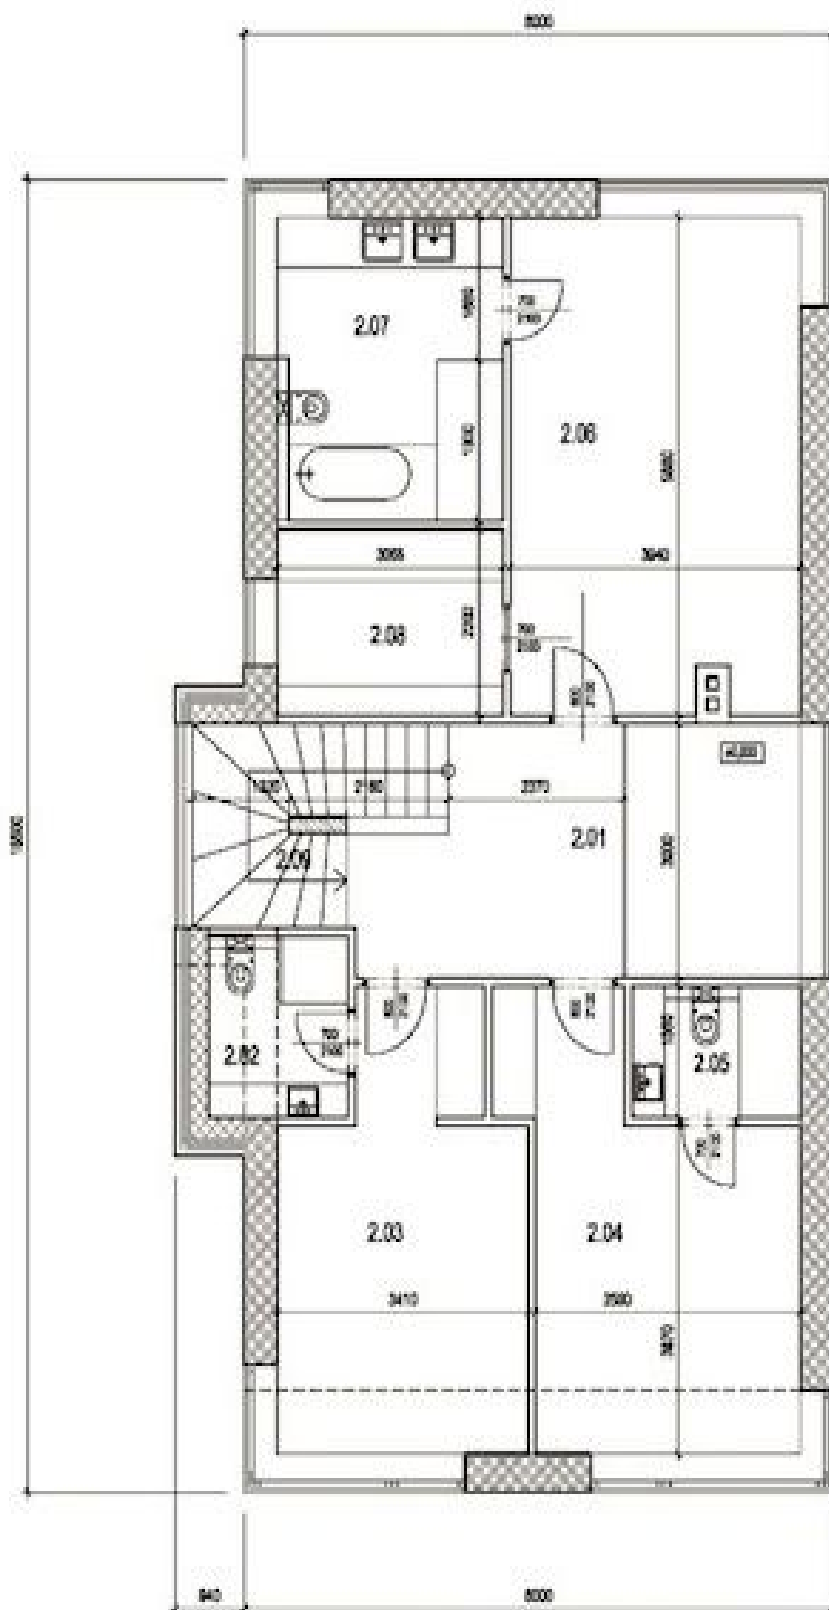

House Six-bedroom (7+kk)

Sold

346 m², Praha 6, Nebušice, Nebušická

House Six-bedroom (7+kk)

Sold346 m², Praha 6, Nebušice, Nebušická

Plot	518 m ²
Foot print	148 m ²
Garden	370 m ²
Parking	2 garage + 4 outdoor parking spaces
Garage	Yes
Cellar	Yes
PENB	G
Reference number	19931

The basement of the villa consists of a garage for 2 cars, a room suitable for **home fitness / wellness** with a bathroom, a **wine cellar**, boiler room and storage. The Ground floor is dominated by an open-plan living room with kitchen, dining area and fireplace; you can also find there an entrance hall, separate toilet and laundry / room for housework. The 1st floor features 3 bedrooms with en-suite bathrooms (master bedroom also with en-suite walk-in closet), meanwhile the 2nd floor is made up of one walk-through and one separate room, bathroom and another living room with access to a **large terrace**.

Interior 345.8 m², terrace 24 m², built-up area 148 m², garden 370 m², plot 518 m².

House Six-bedroom (7+kk)

346 m², Praha 6, Nebušice, Nebušická

Sold

House Six-bedroom (7+kk)

346 m², Praha 6, Nebušice, Nebušická

Sold

House Six-bedroom (7+kk)

346 m², Praha 6, Nebušice, Nebušická

Sold

House Six-bedroom (7+kk)

346 m², Praha 6, Nebušice, Nebušická

Sold