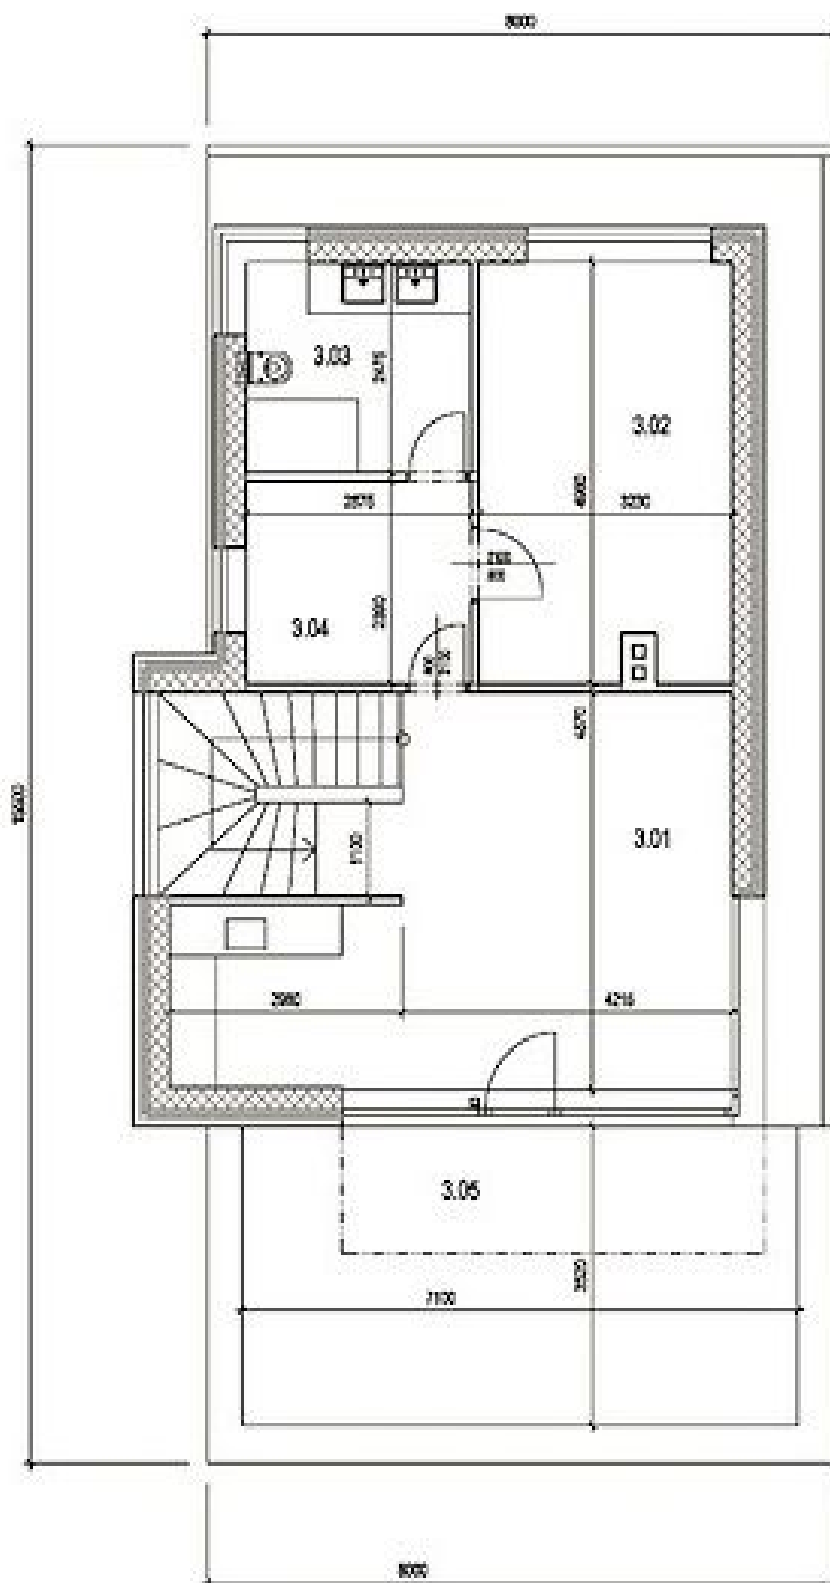

House Six-bedroom (7+kk)

Sold

346 m², Praha 6, Nebušice, Nebušická

House Six-bedroom (7+kk)

Sold346 m², Praha 6, Nebušice, Nebušická

Plot	518 m ²
Foot print	148 m ²
Garden	370 m ²
Parking	2 garage + 4 outdoor parking spaces
Garage	Yes
Cellar	Yes
PENB	G
Reference number	19931

The basement of the villa consists of a garage for 2 cars, a room suitable for **home fitness / wellness** with a bathroom, a **wine cellar**, boiler room and storage. The Ground floor is dominated by an open-plan living room with kitchen, dining area and fireplace; you can also find there an entrance hall, separate toilet and laundry / room for housework. The 1st floor features 3 bedrooms with en-suite bathrooms (master bedroom also with en-suite walk-in closet), meanwhile the 2nd floor is made up of one walk-through and one separate room, bathroom and another living room with access to a **large terrace**.

Interior 345.8 m², terrace 24 m², built-up area 148 m², garden 370 m², plot 518 m².

House Six-bedroom (7+kk)

346 m², Praha 6, Nebušice, Nebušická

Sold

House Six-bedroom (7+kk)

346 m², Praha 6, Nebušice, Nebušická

Sold

House Six-bedroom (7+kk)

346 m², Praha 6, Nebušice, Nebušická

Sold

House Six-bedroom (7+kk)

346 m², Praha 6, Nebušice, Nebušická

Sold