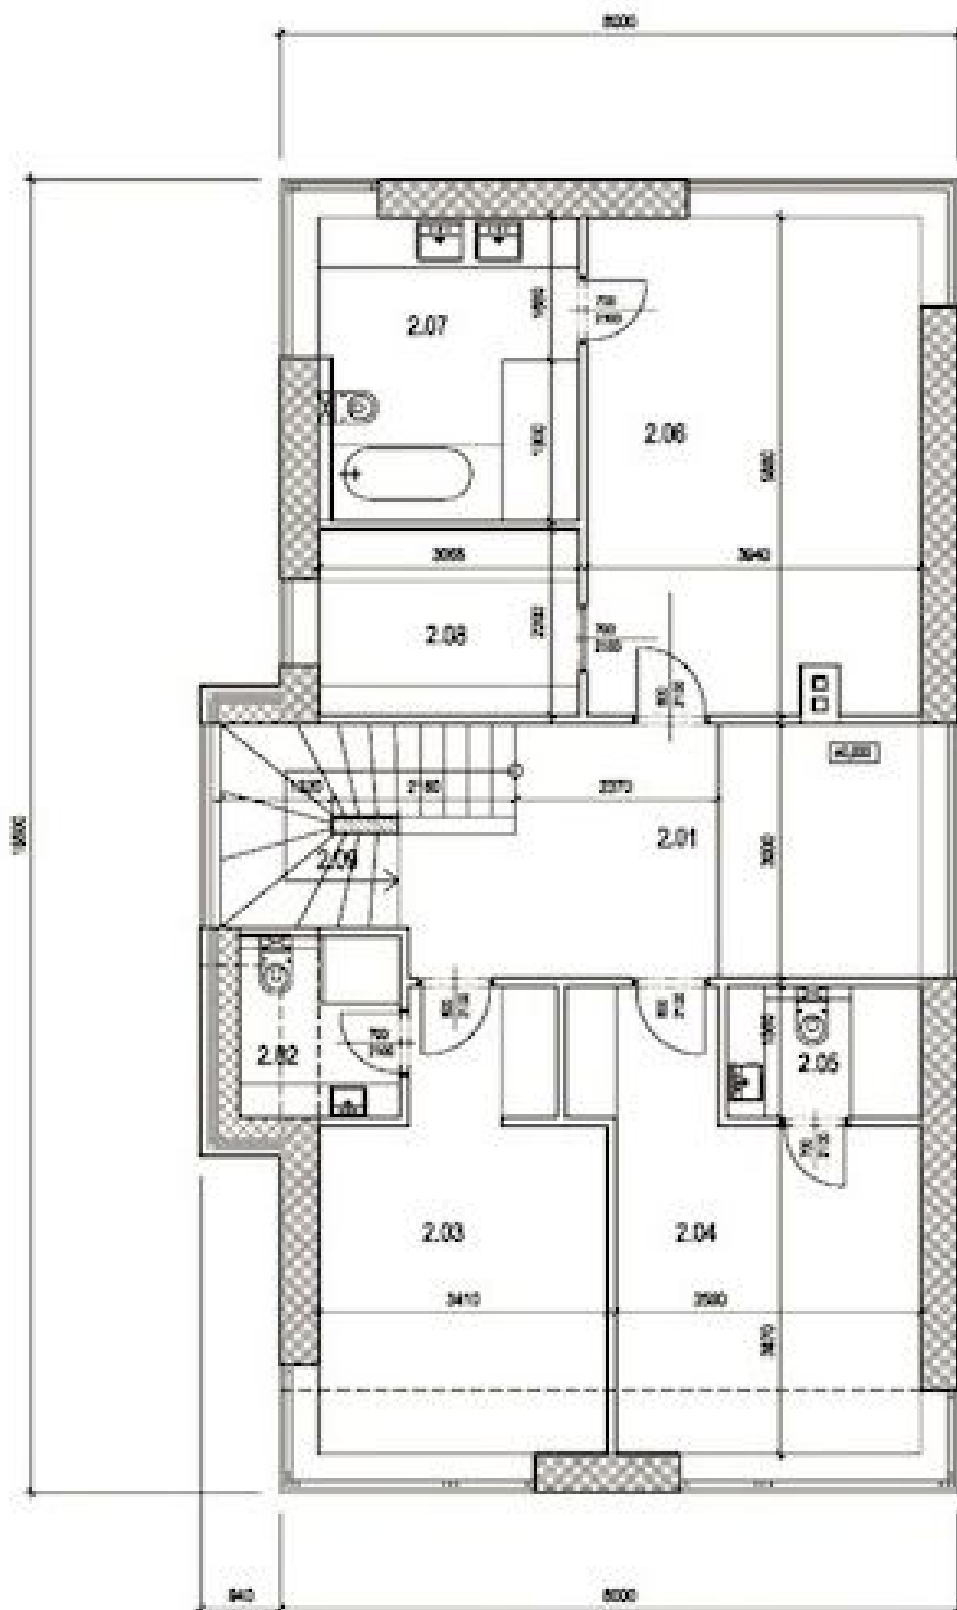

House Six-bedroom (7+kk)

Sold

346 m², Prague 6, Nebušice, Nebušická

House Six-bedroom (7+kk)

Sold346 m², Prague 6, Nebušice, Nebušická

Plot	518 m ²
Foot print	148 m ²
Garden	370 m ²
Parking	2 garage + 4 outdoor parking spaces
Garage	Yes
Cellar	Yes
PENB	G
Reference number	19931

The basement of the villa consists of a garage for 2 cars, a room suitable for **home fitness / wellness** with a bathroom, a **wine cellar**, boiler room and storage. The Ground floor is dominated by an open-plan living room with kitchen, dining area and fireplace; you can also find there an entrance hall, separate toilet and laundry / room for housework. The 1st floor features 3 bedrooms with en-suite bathrooms (master bedroom also with en-suite walk-in closet), meanwhile the 2nd floor is made up of one walk-through and one separate room, bathroom and another living room with access to a **large terrace**.

Interior 345.8 m², terrace 24 m², built-up area 148 m², garden 370 m², plot 518 m².

House Six-bedroom (7+kk)

346 m², Prague 6, Nebušice, Nebušická

Sold

House Six-bedroom (7+kk)

346 m², Prague 6, Nebušice, Nebušická

Sold

House Six-bedroom (7+kk)

346 m², Prague 6, Nebušice, Nebušická

Sold

House Six-bedroom (7+kk)

346 m², Prague 6, Nebušice, Nebušická

Sold