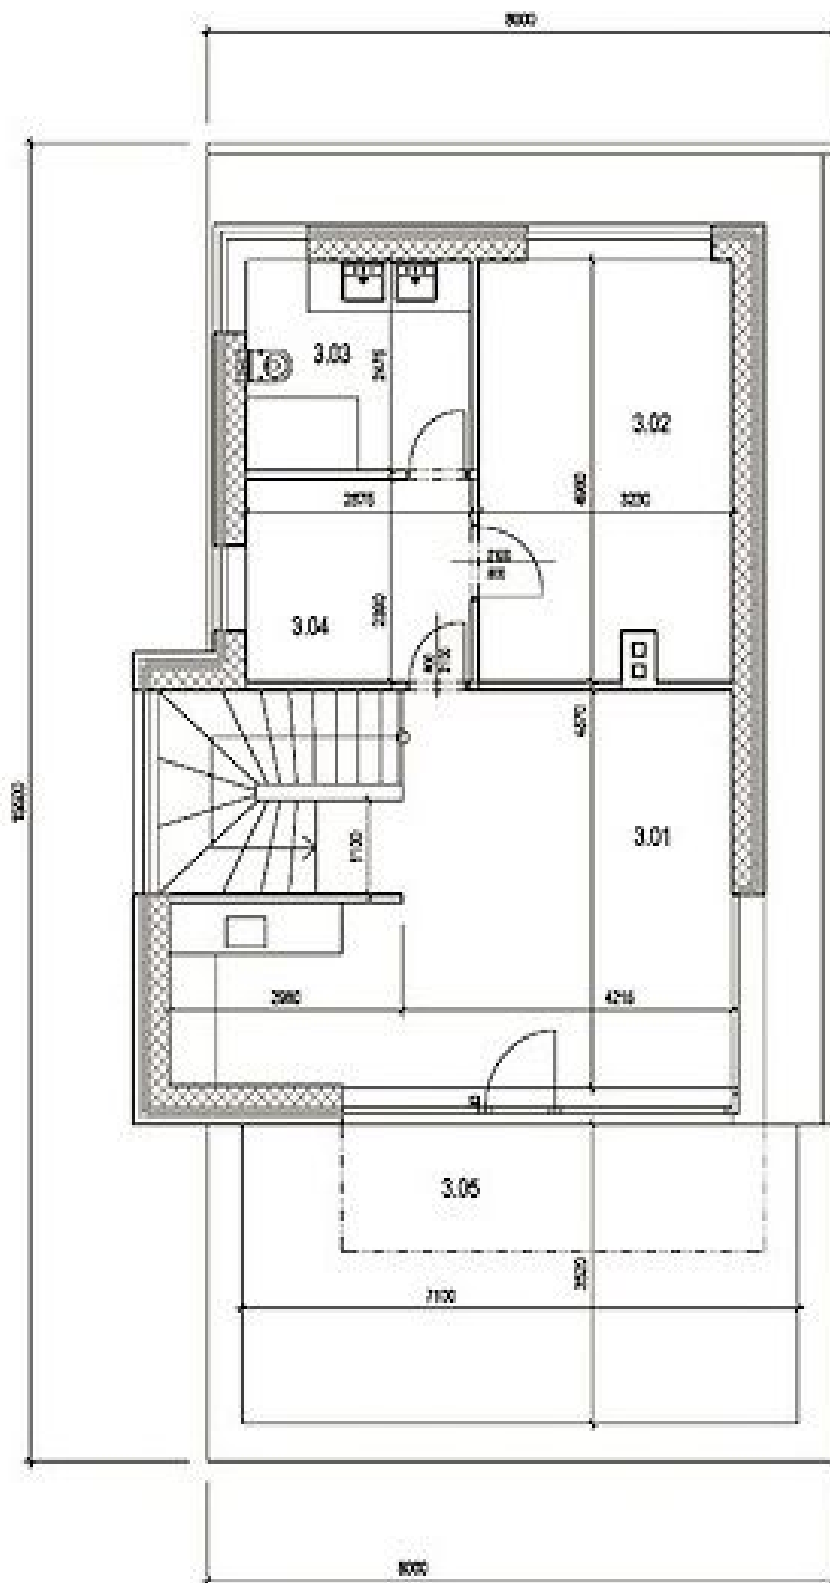

House Six-bedroom (7+kk)

Sold

346 m², Prague 6, Nebušice, Nebušická

House Six-bedroom (7+kk)

Sold346 m², Prague 6, Nebušice, Nebušická

Plot	518 m ²
Foot print	148 m ²
Garden	370 m ²
Parking	2 garage + 4 outdoor parking spaces
Garage	Yes
Cellar	Yes
PENB	G
Reference number	19931

The basement of the villa consists of a garage for 2 cars, a room suitable for **home fitness / wellness** with a bathroom, a **wine cellar**, boiler room and storage. The Ground floor is dominated by an open-plan living room with kitchen, dining area and fireplace; you can also find there an entrance hall, separate toilet and laundry / room for housework. The 1st floor features 3 bedrooms with en-suite bathrooms (master bedroom also with en-suite walk-in closet), meanwhile the 2nd floor is made up of one walk-through and one separate room, bathroom and another living room with access to a **large terrace**.

Interior 345.8 m², terrace 24 m², built-up area 148 m², garden 370 m², plot 518 m².

House Six-bedroom (7+kk)

346 m², Prague 6, Nebušice, Nebušická

Sold

House Six-bedroom (7+kk)

346 m², Prague 6, Nebušice, Nebušická

Sold

House Six-bedroom (7+kk)

346 m², Prague 6, Nebušice, Nebušická

Sold

House Six-bedroom (7+kk)

346 m², Prague 6, Nebušice, Nebušická

Sold