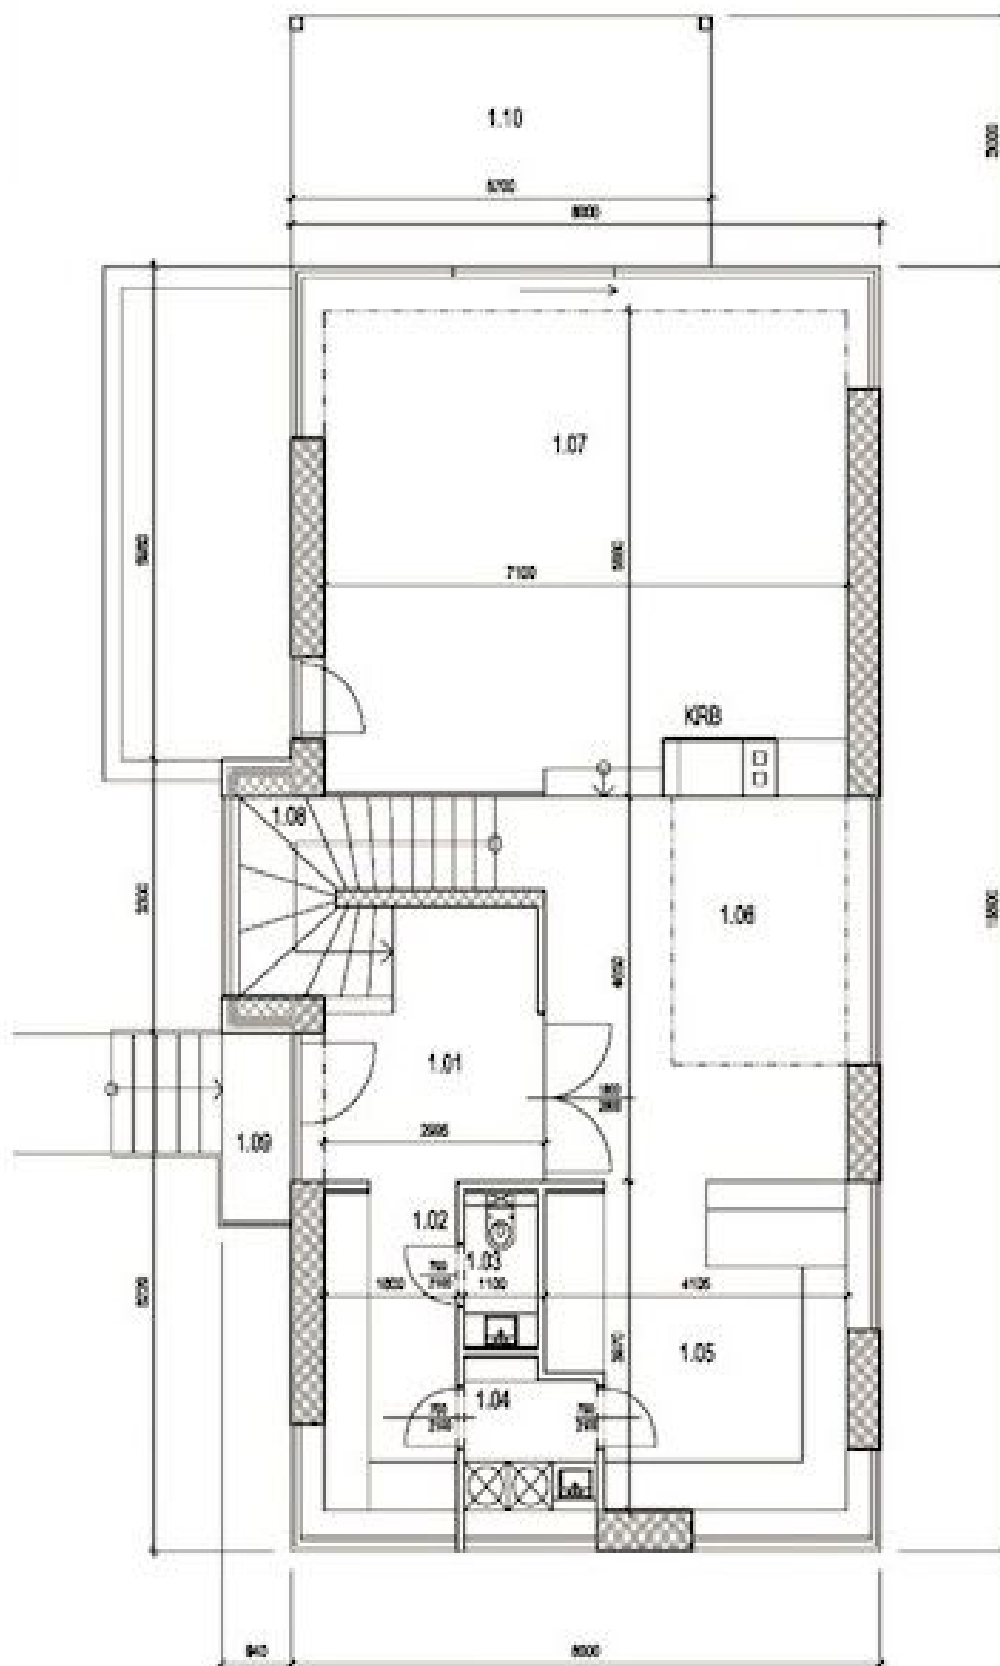

House Six-bedroom (7+kk)

Sold

346 m², Praha 6, Nebušice, Nebušická

House Six-bedroom (7+kk)

Sold346 m², Praha 6, Nebušice, Nebušická

Plot	518 m ²
Foot print	148 m ²
Garden	370 m ²
Parking	2 garage + 4 outdoor parking spaces
Garage	Yes
Cellar	Yes
PENB	G
Reference number	19931

The basement of the villa consists of a garage for 2 cars, a room suitable for **home fitness / wellness** with a bathroom, a **wine cellar**, boiler room and storage. The Ground floor is dominated by an open-plan living room with kitchen, dining area and fireplace; you can also find there an entrance hall, separate toilet and laundry / room for housework. The 1st floor features 3 bedrooms with en-suite bathrooms (master bedroom also with en-suite walk-in closet), meanwhile the 2nd floor is made up of one walk-through and one separate room, bathroom and another living room with access to a **large terrace**.

Interior 345.8 m², terrace 24 m², built-up area 148 m², garden 370 m², plot 518 m².

House Six-bedroom (7+kk)

346 m², Praha 6, Nebušice, Nebušická

Sold

House Six-bedroom (7+kk)

346 m², Praha 6, Nebušice, Nebušická

Sold

House Six-bedroom (7+kk)

346 m², Praha 6, Nebušice, Nebušická

Sold

House Six-bedroom (7+kk)

346 m², Praha 6, Nebušice, Nebušická

Sold