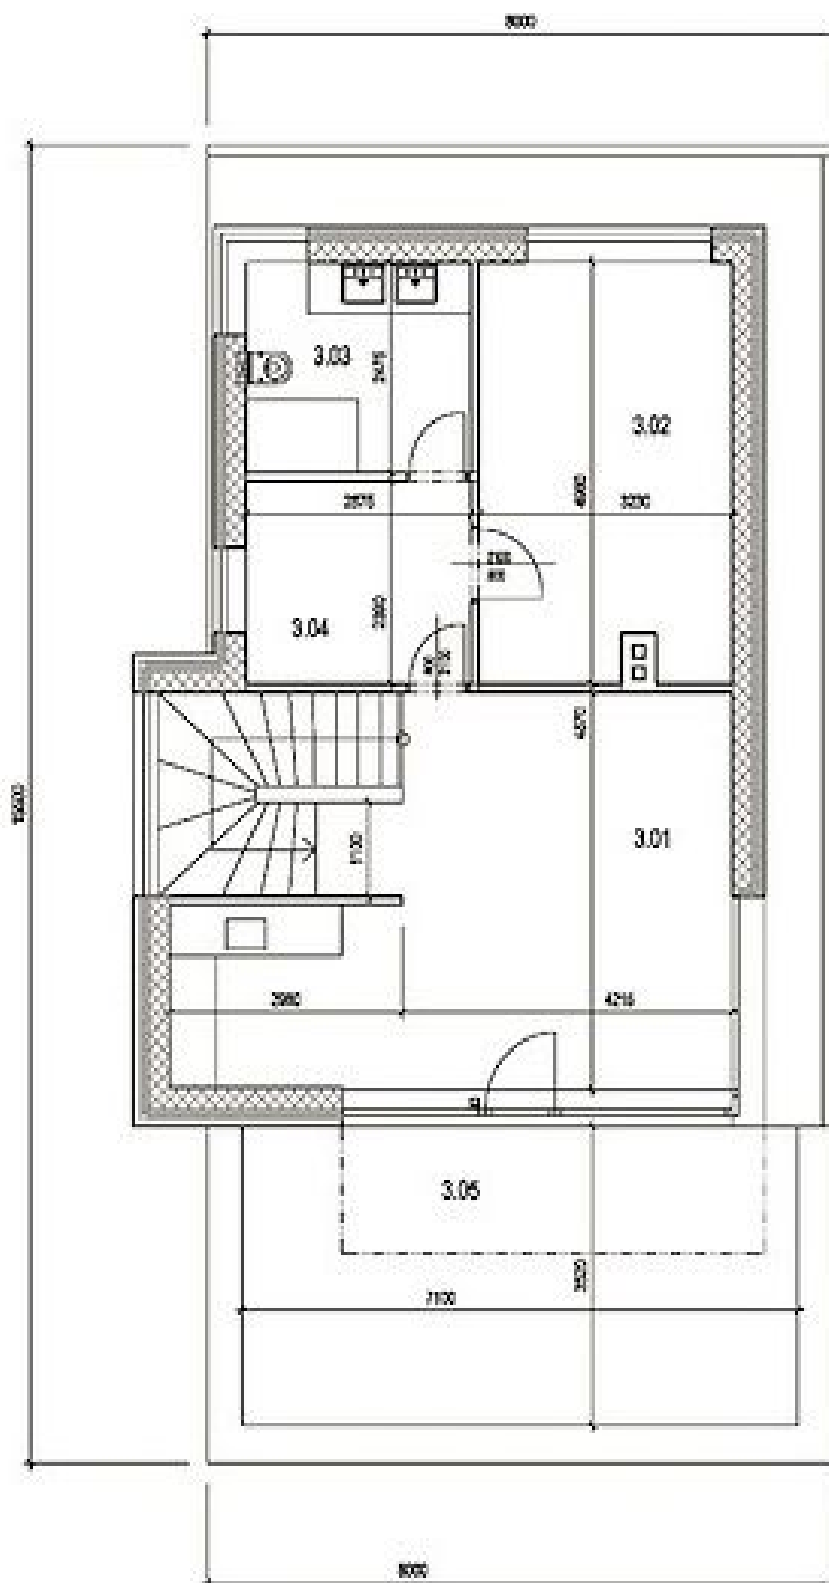

House Six-bedroom (7+kk)

Sold

346 m², Prague 6, Nebušice, Nebušická

House Six-bedroom (7+kk)

Sold346 m², Prague 6, Nebušice, Nebušická

Plot	518 m ²
Foot print	148 m ²
Garden	370 m ²
Parking	2 garage + 4 outdoor parking spaces
Garage	Yes
Cellar	Yes
PENB	G
Reference number	19931

The basement of the villa consists of a garage for 2 cars, a room suitable for **home fitness / wellness** with a bathroom, a **wine cellar**, boiler room and storage. The Ground floor is dominated by an open-plan living room with kitchen, dining area and fireplace; you can also find there an entrance hall, separate toilet and laundry / room for housework. The 1st floor features 3 bedrooms with en-suite bathrooms (master bedroom also with en-suite walk-in closet), meanwhile the 2nd floor is made up of one walk-through and one separate room, bathroom and another living room with access to a **large terrace**.

Interior 345.8 m², terrace 24 m², built-up area 148 m², garden 370 m², plot 518 m².

House Six-bedroom (7+kk)

346 m², Prague 6, Nebušice, Nebušická

Sold

House Six-bedroom (7+kk)

346 m², Prague 6, Nebušice, Nebušická

Sold

House Six-bedroom (7+kk)

346 m², Prague 6, Nebušice, Nebušická

Sold

House Six-bedroom (7+kk)

346 m², Prague 6, Nebušice, Nebušická

Sold