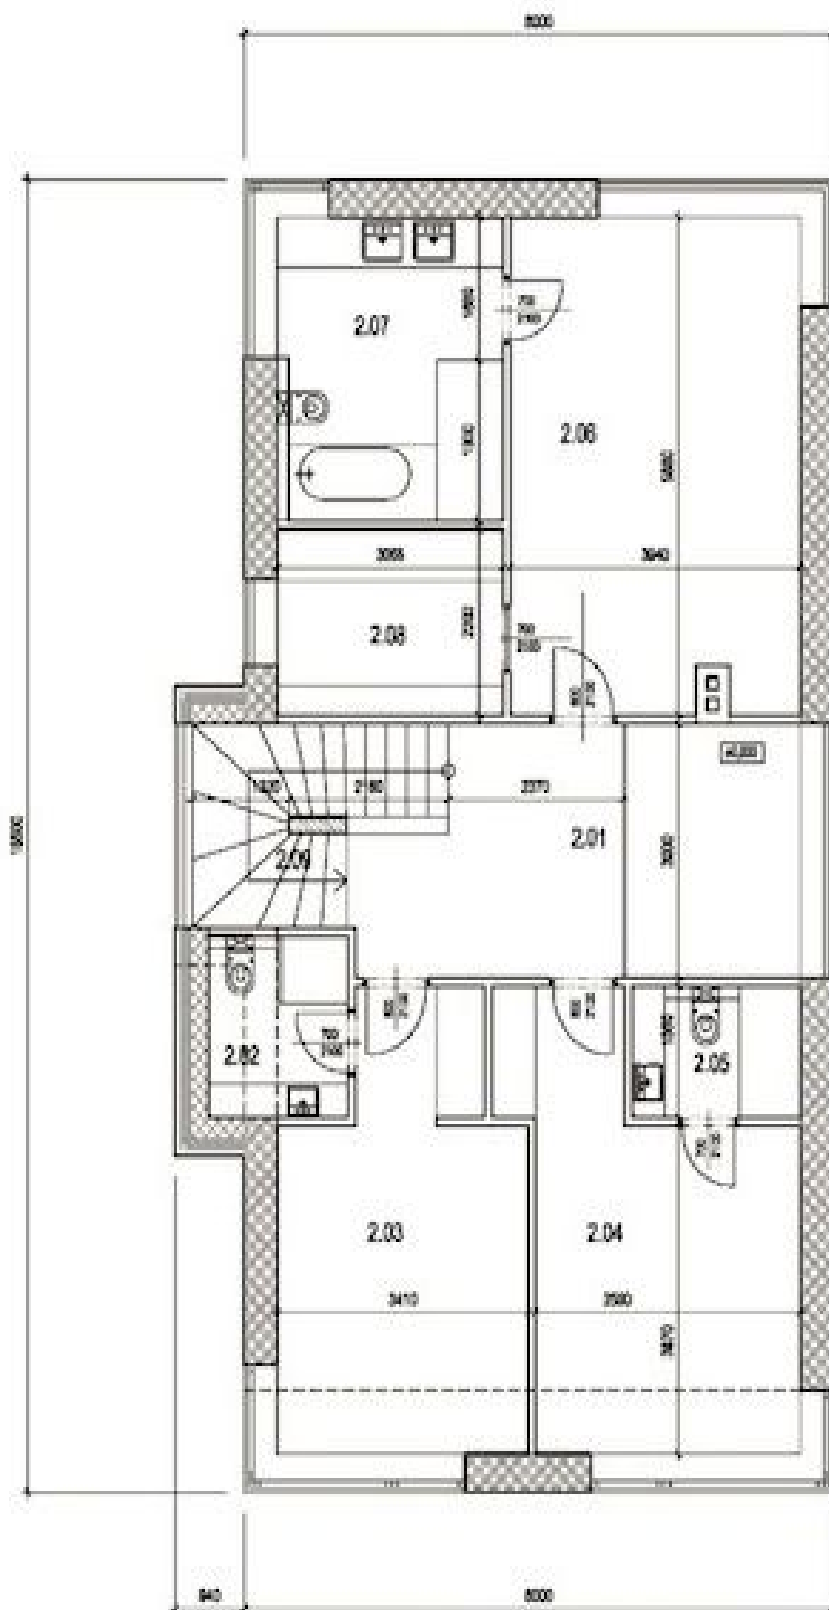

House Six-bedroom (7+kk)

Sold

346 m², Prague 6, Nebušice, Nebušická

House Six-bedroom (7+kk)

Sold346 m², Prague 6, Nebušice, Nebušická

Plot	518 m ²
Foot print	148 m ²
Garden	370 m ²
Parking	2 garage + 4 outdoor parking spaces
Garage	Yes
Cellar	Yes
PENB	G
Reference number	19931

The basement of the villa consists of a garage for 2 cars, a room suitable for **home fitness / wellness** with a bathroom, a **wine cellar**, boiler room and storage. The Ground floor is dominated by an open-plan living room with kitchen, dining area and fireplace; you can also find there an entrance hall, separate toilet and laundry / room for housework. The 1st floor features 3 bedrooms with en-suite bathrooms (master bedroom also with en-suite walk-in closet), meanwhile the 2nd floor is made up of one walk-through and one separate room, bathroom and another living room with access to a **large terrace**.

Interior 345.8 m², terrace 24 m², built-up area 148 m², garden 370 m², plot 518 m².

House Six-bedroom (7+kk)

346 m², Prague 6, Nebušice, Nebušická

Sold

House Six-bedroom (7+kk)

346 m², Prague 6, Nebušice, Nebušická

Sold

House Six-bedroom (7+kk)

346 m², Prague 6, Nebušice, Nebušická

Sold

House Six-bedroom (7+kk)

346 m², Prague 6, Nebušice, Nebušická

Sold