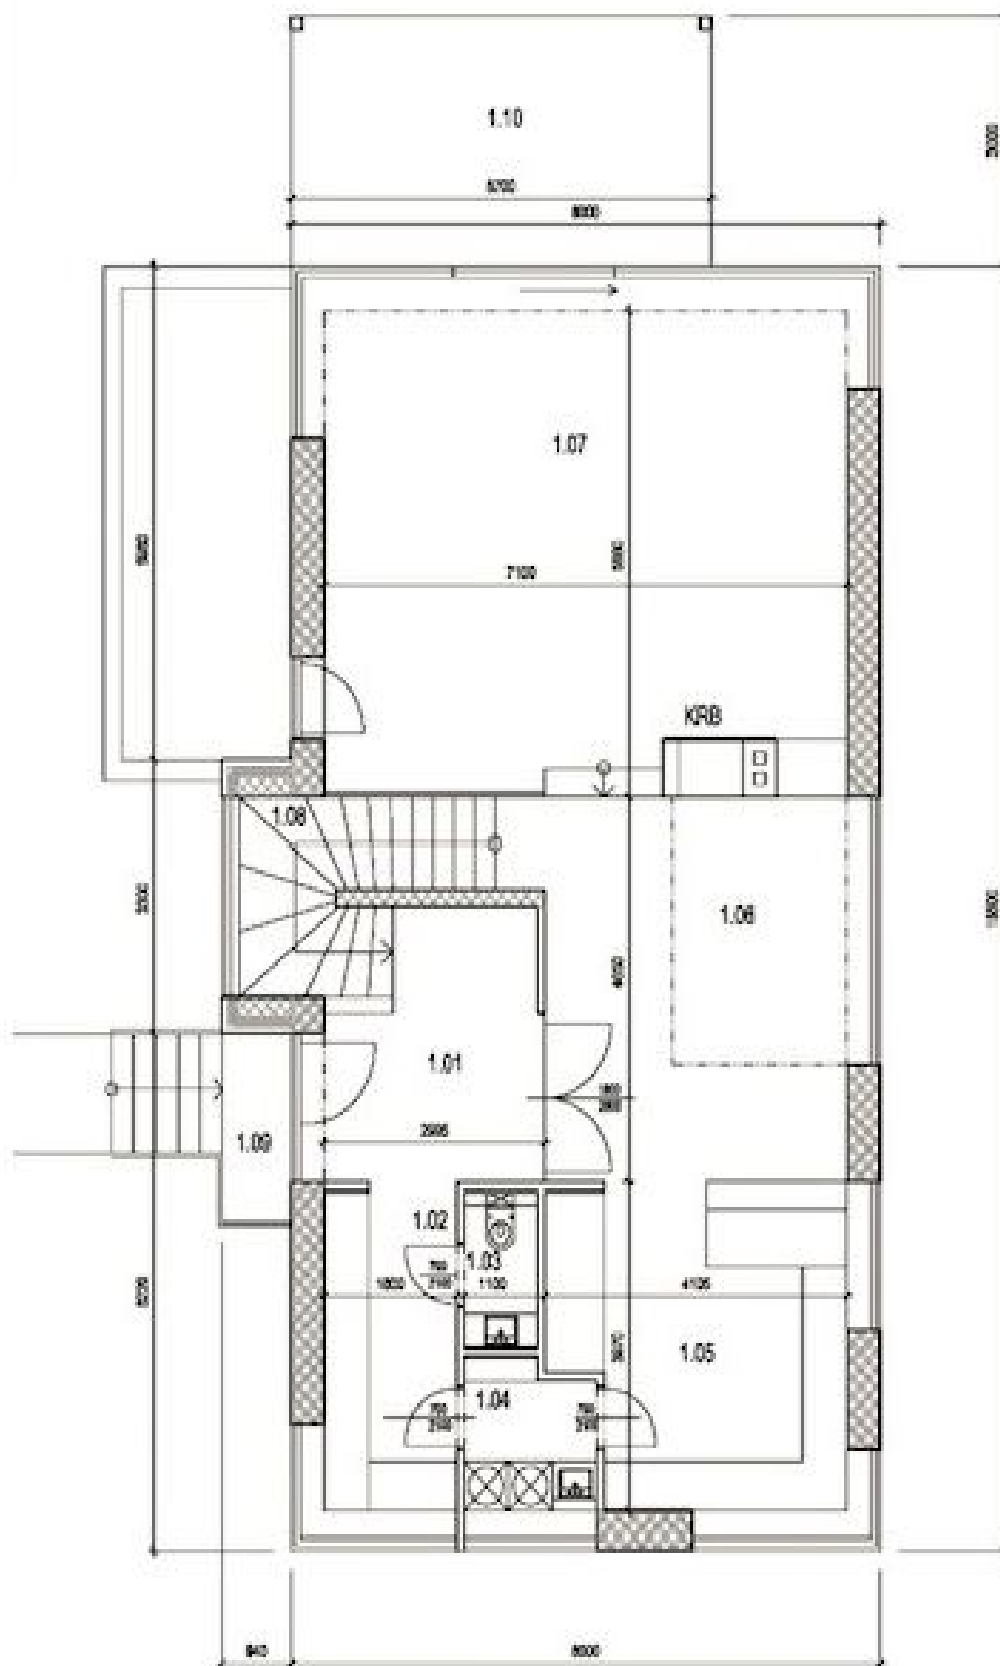

House Six-bedroom (7+kk)

Sold

346 m², Prague 6, Nebušice, Nebušická

House Six-bedroom (7+kk)

Sold346 m², Prague 6, Nebušice, Nebušická

Plot	518 m ²
Foot print	148 m ²
Garden	370 m ²
Parking	2 garage + 4 outdoor parking spaces
Garage	Yes
Cellar	Yes
PENB	G
Reference number	19931

The basement of the villa consists of a garage for 2 cars, a room suitable for **home fitness / wellness** with a bathroom, a **wine cellar**, boiler room and storage. The Ground floor is dominated by an open-plan living room with kitchen, dining area and fireplace; you can also find there an entrance hall, separate toilet and laundry / room for housework. The 1st floor features 3 bedrooms with en-suite bathrooms (master bedroom also with en-suite walk-in closet), meanwhile the 2nd floor is made up of one walk-through and one separate room, bathroom and another living room with access to a **large terrace**.

Interior 345.8 m², terrace 24 m², built-up area 148 m², garden 370 m², plot 518 m².

House Six-bedroom (7+kk)

346 m², Prague 6, Nebušice, Nebušická

Sold

House Six-bedroom (7+kk)

346 m², Prague 6, Nebušice, Nebušická

Sold

House Six-bedroom (7+kk)

346 m², Prague 6, Nebušice, Nebušická

Sold

House Six-bedroom (7+kk)

346 m², Prague 6, Nebušice, Nebušická

Sold