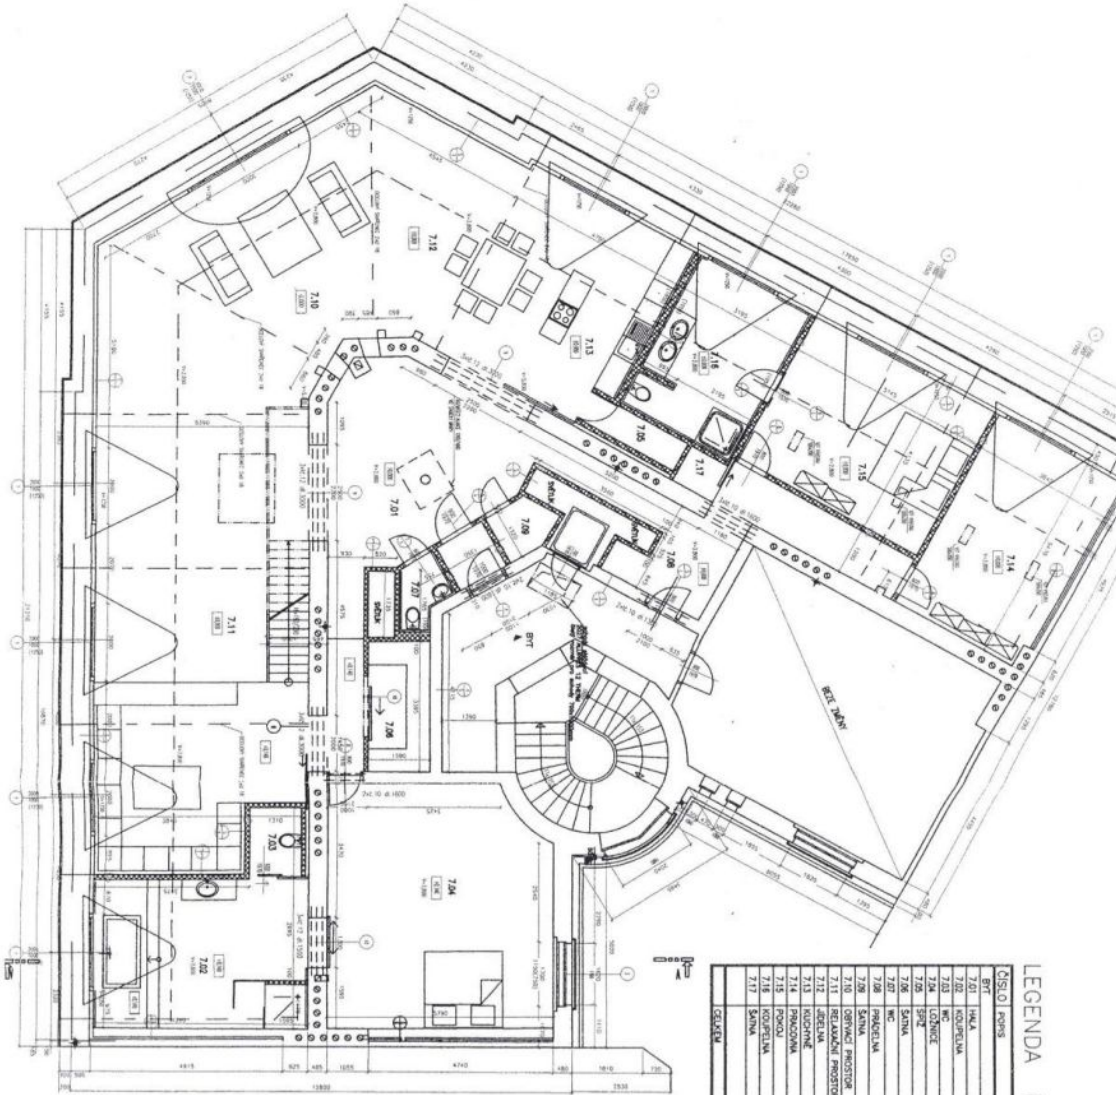

Apartment Three-bedroom (4+1)

280 m², Prague 6, Bubeneč, Národní obrany

Sold

LEGENDA MATERIÁLŮ
STAVAJÍCÍ K-ČE
SADRŽOVÁNOST