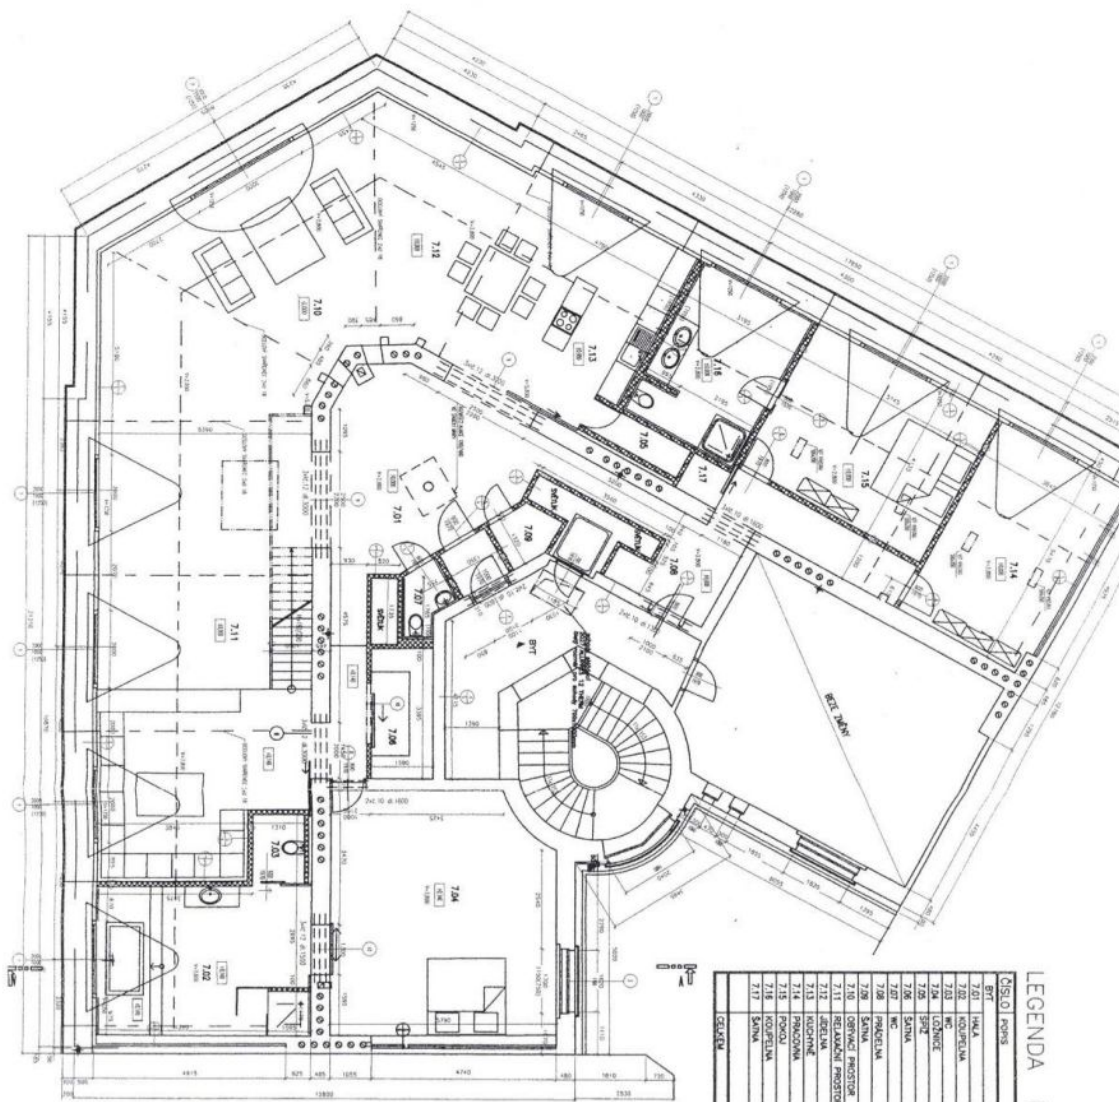

Apartment Three-bedroom (4+1)

280 m², Prague 6, Bubeneč, Národní obrany

Sold

LEGENDA MATERIÁLŮ
STAVAJÍCÍ K-ČE
SADRŽOVÁNOST