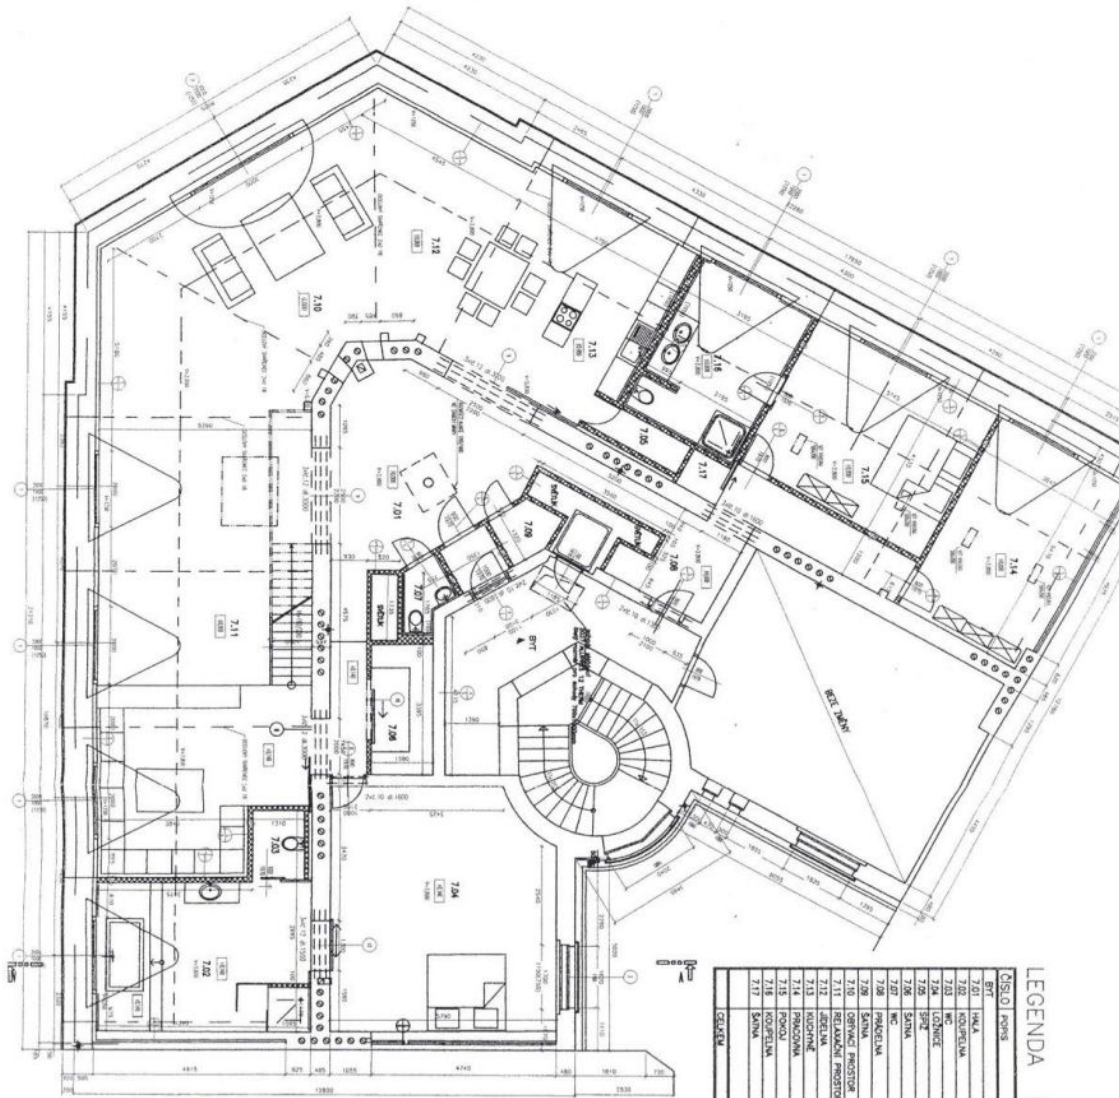

Apartment Three-bedroom (4+1)

280 m², Praha 6, Bubeneč, Národní obrany

Sold

LEGENDA MATERIÁLŮ
STAVAJÍCÍ K-ČE
SADRŽOVÁNOST

ČÍSLO	PROST.	POULAHY	POZNÁMKA
701	HALA	34,1	KERAMICKÁ KALÍBA
702	KOUPELNA	19,8	KERAMICKÁ KALÍBA
703	WC	2,5	KERAMICKÁ KALÍBA
704	LODŽIE	27,4	KOBREK
705	LODŽIE	4,8	DŘEVĚNÁ ROŠOVNA
706	SÁLNA	2,1	KERAMICKÁ KALÍBA
707	WC	2,1	KERAMICKÁ KALÍBA
708	PRÁDELNA	1,4	DŘEVĚNÁ ROŠOVNA
709	SÁLNA	51,4	DŘEVĚNÁ ROŠOVNA
710	OSTRŮVACÍ PROSTOR	60,8	DŘEVĚNÁ ROŠOVNA
711	BEJLAVNÍ PROSTOR	11,3	DŘEVĚNÁ ROŠOVNA
712	BEJLAVNÍ	13,8	KERAMICKÁ KALÍBA
713	ROŠOVNA	1,8	DŘEVĚNÁ ROŠOVNA
714	PODOL	21,3	KOBREK
715	KOUPELNA	16,7	KERAMICKÁ KALÍBA
716	SÁLNA	1,80	KERAMICKÁ KALÍBA
717			
718			
719			
720			
721			
722			
723			
724			
725			
726			
727			
728			
729			
730			
731			
732			
733			
734			
735			
736			
737			
738			
739			
740			
741			
742			
743			
744			
745			
746			
747			
748			
749			
750			
751			
752			
753			
754			
755			
756			
757			
758			
759			
760			
761			
762			
763			
764			
765			
766			
767			
768			
769			
770			
771			
772			
773			
774			
775			
776			
777			
778			
779			
780