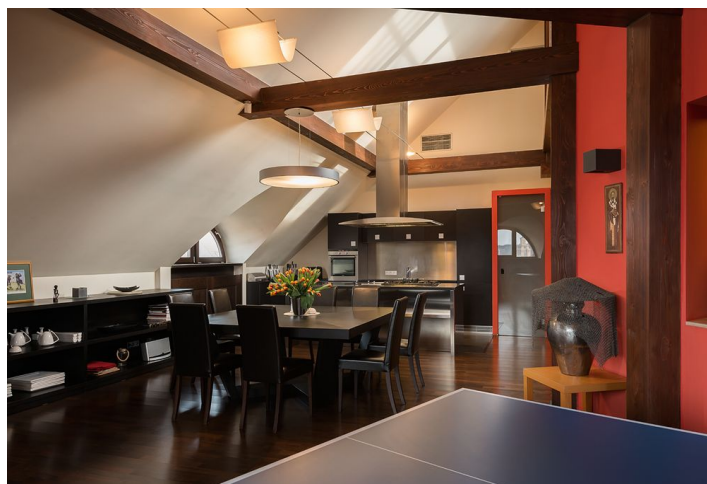

Apartment Three-bedroom (4+1)

280 m², Prague 6, Bubeneč, Národní obrany

Sold