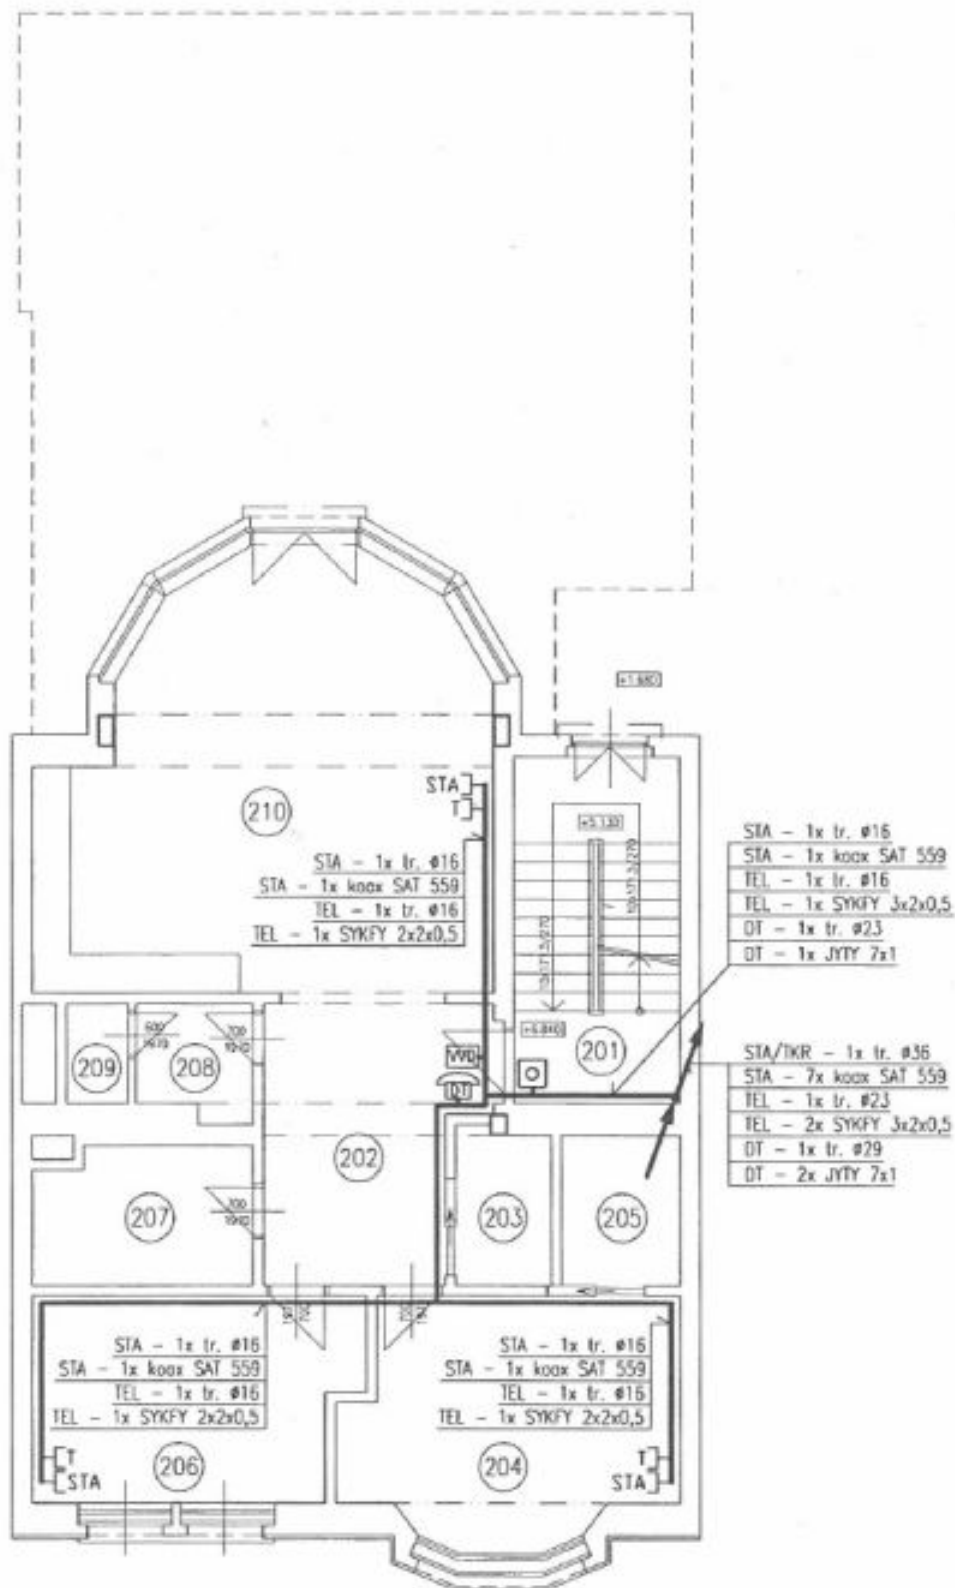

The building can be used as a family house or as a villa featuring several apartments. The ground floor features a **40 m² studio**, while the 1st and 2nd floors have **two 2-bedroom apartments of 95 m²** (one with access to the garden). The last two floors are occupied by a **generous 4-bedroom penthouse of 140 m² and a terrace**. The house has a **garage for 3-4 cars**.

Interior 370 m², built-up area 212 m², garden 207 m², total of 419 m² plot.

House Eleven-bedroom (12+1)

376 m², Prague 6, Dejvice, Fetrovská

Ask for price

House Eleven-bedroom (12+1)

376 m², Prague 6, Dejvice, Fetrovská

Ask for price

House Eleven-bedroom (12+1)

Ask for price

376 m², Prague 6, Dejvice, Fetrovská

House Eleven-bedroom (12+1)

Ask for price

376 m², Prague 6, Dejvice, Fetrovská

House Eleven-bedroom (12+1)

376 m², Prague 6, Dejvice, Fetrovská

Ask for price