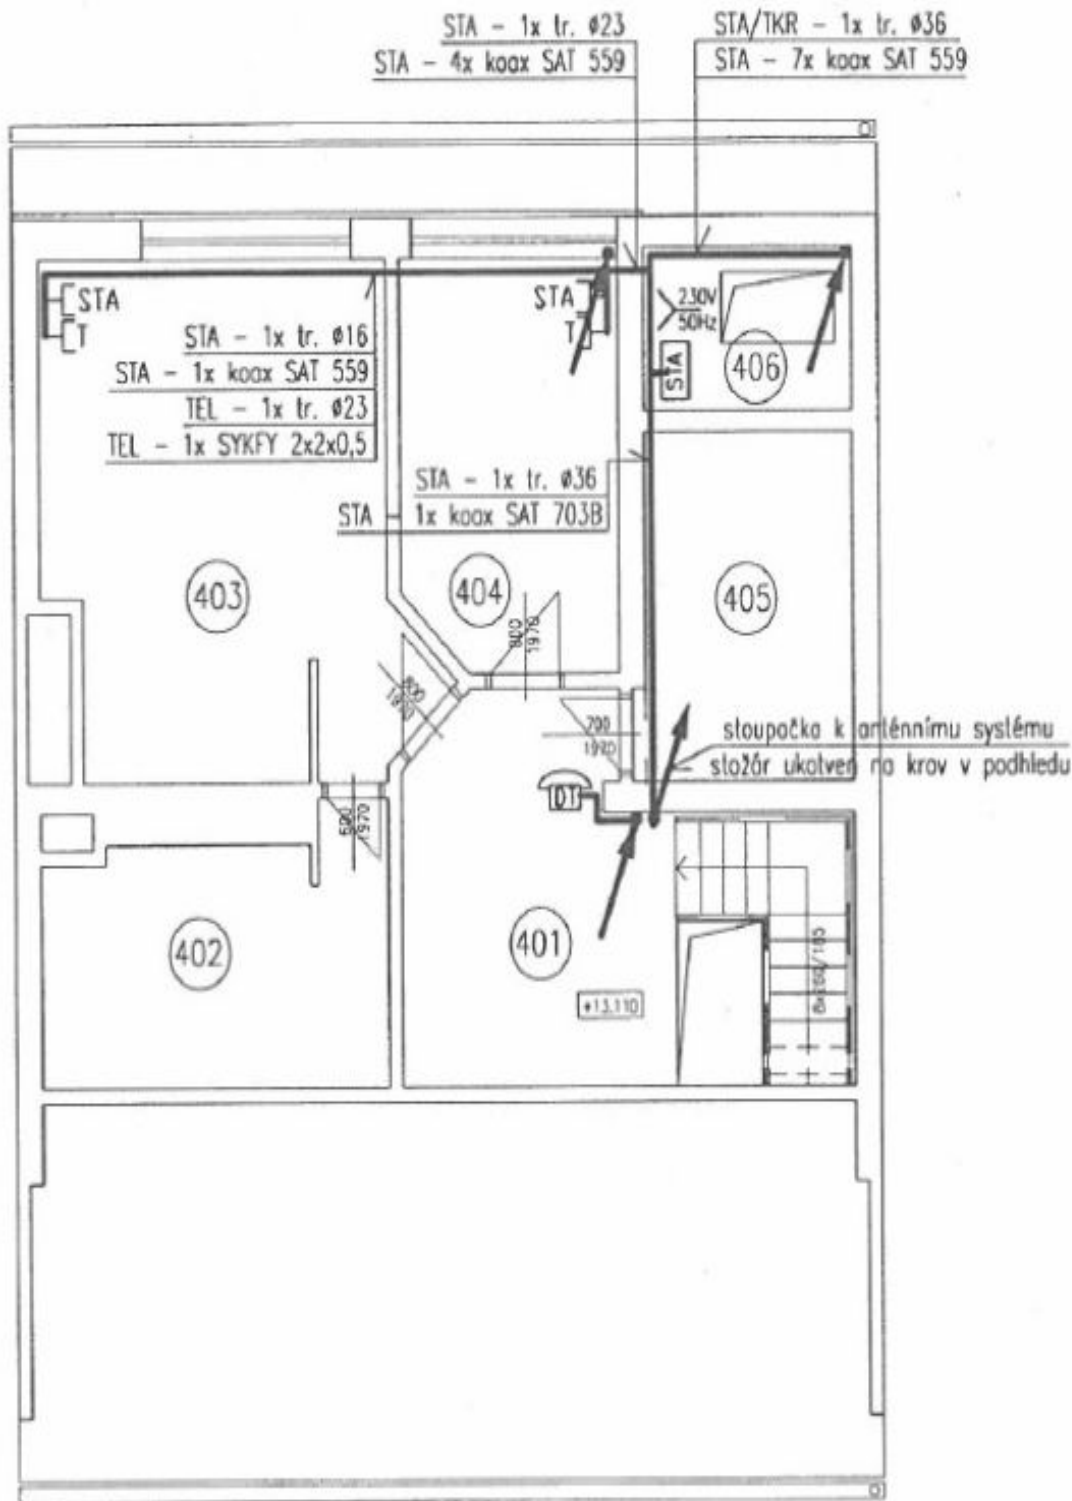

The building can be used as a family house or as a villa featuring several apartments. The ground floor features a **40 m² studio**, while the 1st and 2nd floors have **two 2-bedroom apartments of 95 m²** (one with access to the garden). The last two floors are occupied by a **generous 4-bedroom penthouse of 140 m² and a terrace**. The house has a **garage for 3-4 cars**.

Interior 370 m², built-up area 212 m², garden 207 m², total of 419 m² plot.

House Eleven-bedroom (12+1)

376 m², Prague 6, Dejvice, Fetrovská

Ask for price

House Eleven-bedroom (12+1)

376 m², Prague 6, Dejvice, Fetrovská

Ask for price

House Eleven-bedroom (12+1)

Ask for price

376 m², Prague 6, Dejvice, Fetrovská

House Eleven-bedroom (12+1)

Ask for price

376 m², Prague 6, Dejvice, Fetrovská

House Eleven-bedroom (12+1)