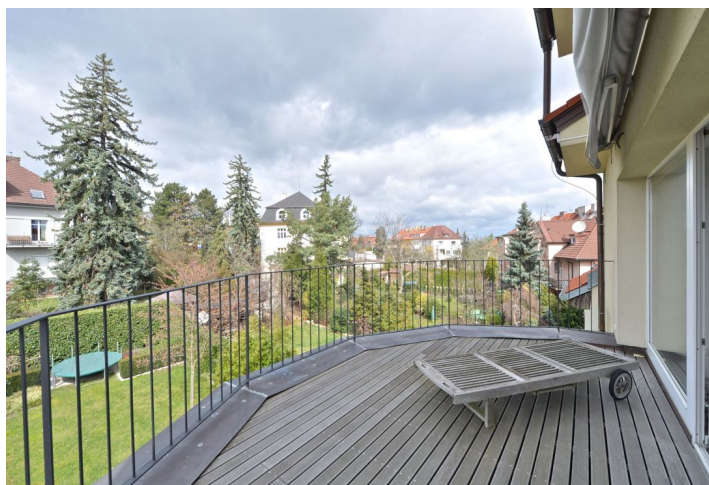

House Eleven-bedroom (12+1)

Ask for price

376 m², Prague 6, Dejvice, Fetrovská