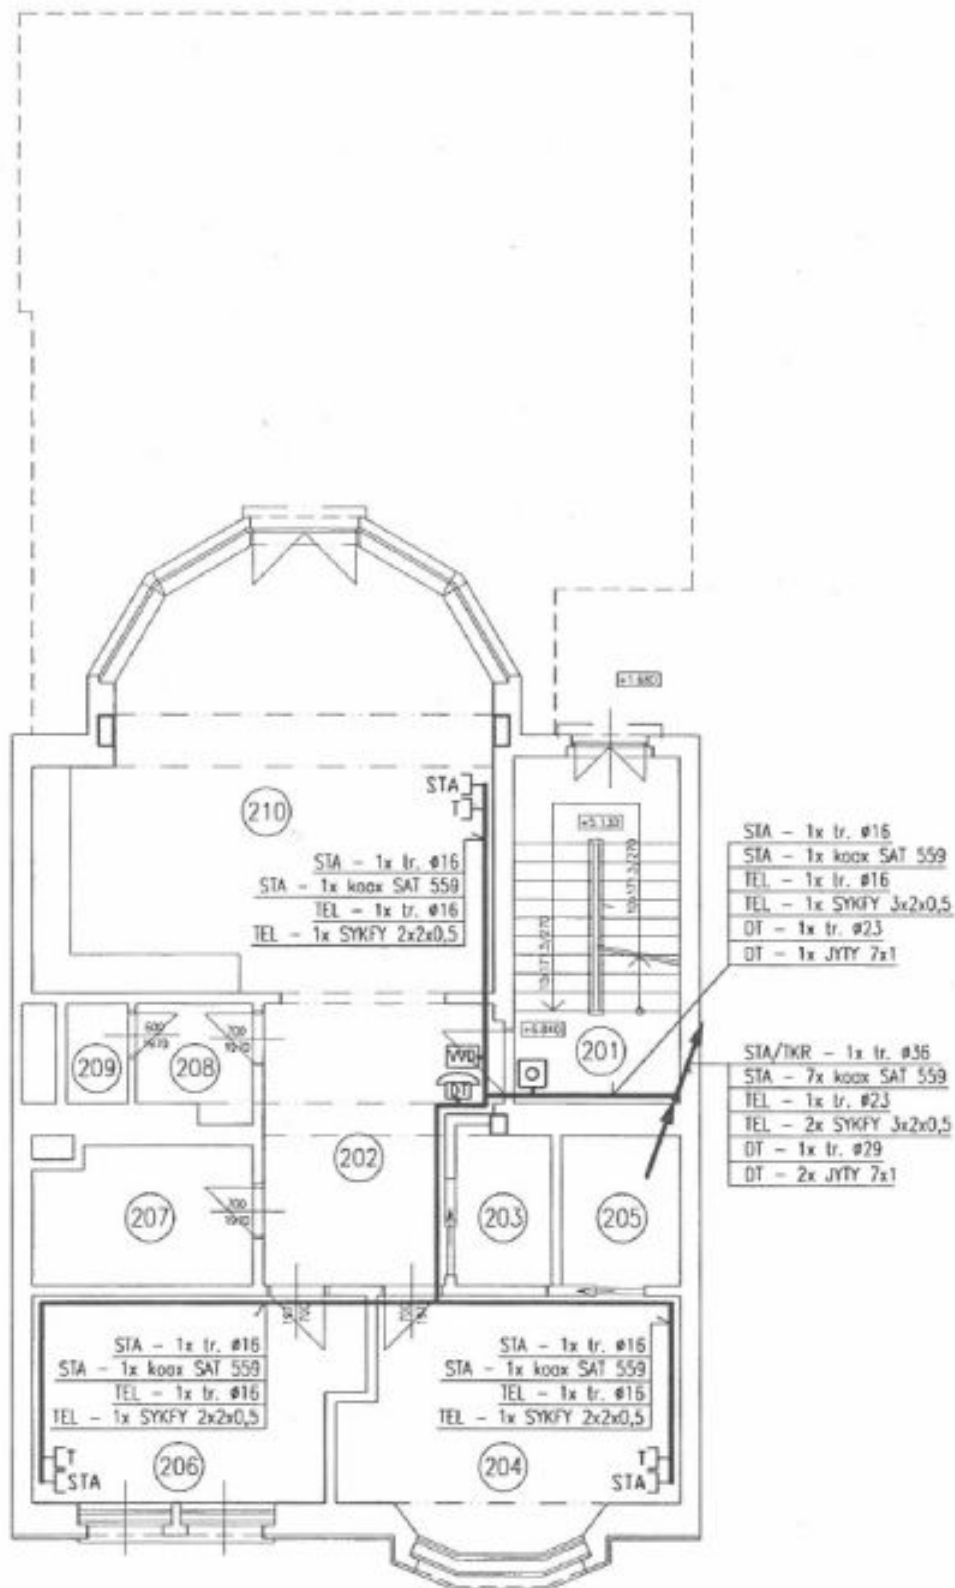

The building can be used as a family house or as a villa featuring several apartments. The ground floor features a **40 m² studio**, while the 1st and 2nd floors have **two 2-bedroom apartments of 95 m²** (one with access to the garden). The last two floors are occupied by a **generous 4-bedroom penthouse of 140 m² and a terrace**. The house has a **garage for 3-4 cars**.

Interior 370 m², built-up area 212 m², garden 207 m², total of 419 m² plot.

House Eleven-bedroom (12+1)

376 m², Praha 6, Dejvice, Fetrovská

Ask for price

House Eleven-bedroom (12+1)

Ask for price

376 m², Praha 6, Dejvice, Fetrovská

House Eleven-bedroom (12+1)

Ask for price

376 m², Praha 6, Dejvice, Fetrovská

House Eleven-bedroom (12+1)

Ask for price

376 m², Praha 6, Dejvice, Fetrovská

House Eleven-bedroom (12+1)

376 m², Praha 6, Dejvice, Fetrovská