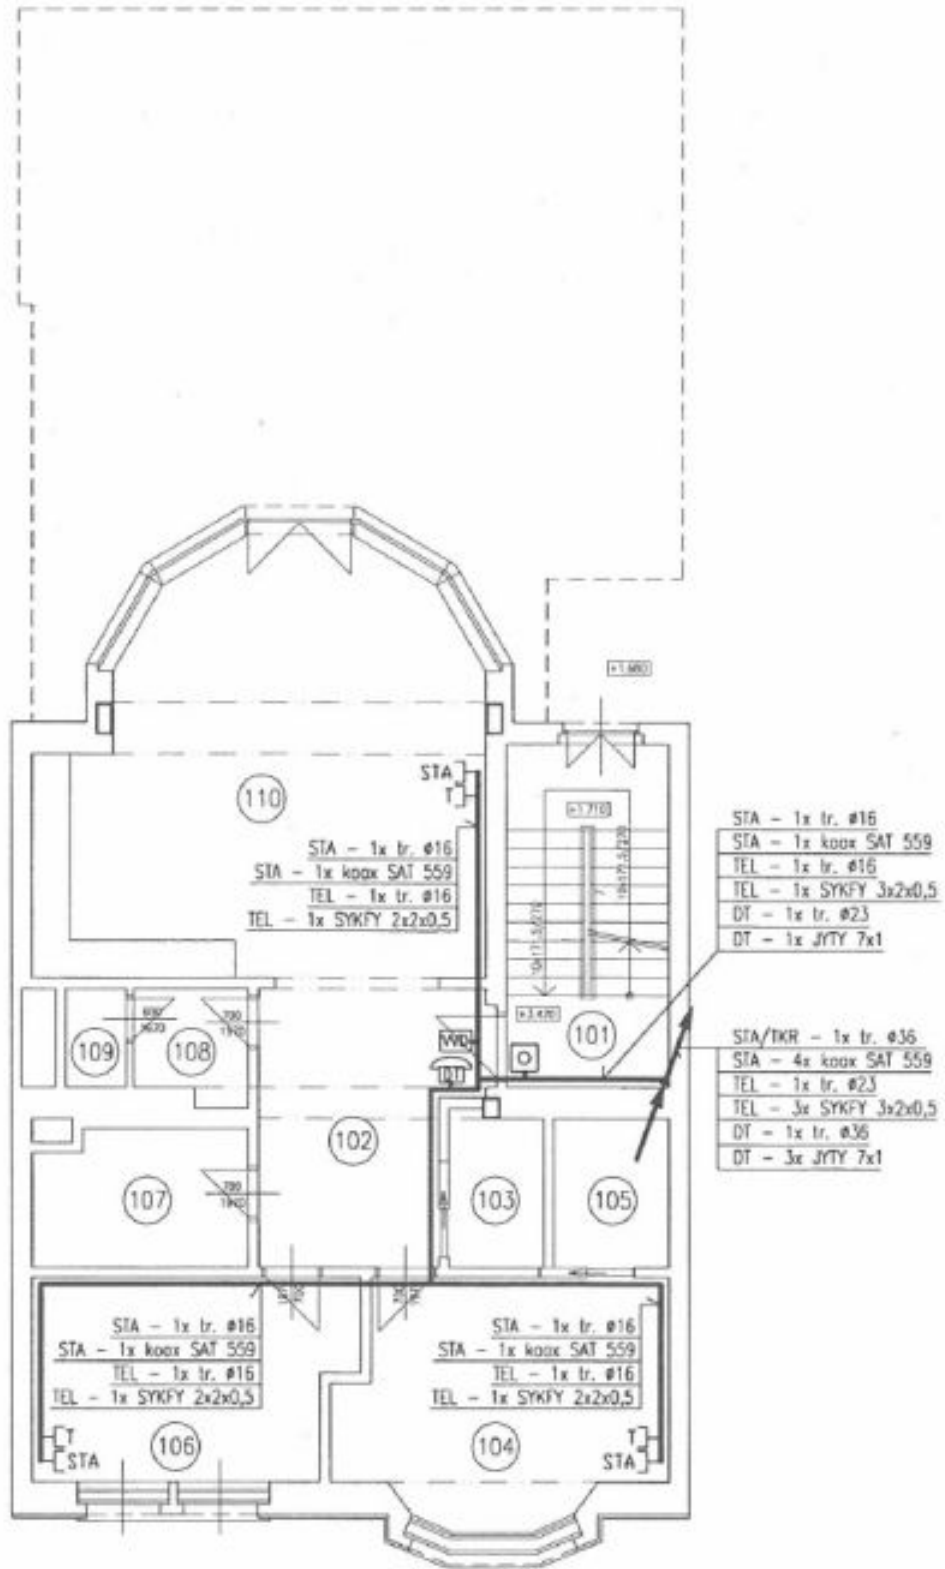

The building can be used as a family house or as a villa featuring several apartments. The ground floor features a **40 m² studio**, while the 1st and 2nd floors have **two 2-bedroom apartments of 95 m²** (one with access to the garden). The last two floors are occupied by a **generous 4-bedroom penthouse of 140 m² and a terrace**. The house has a **garage for 3-4 cars**.

Interior 370 m², built-up area 212 m², garden 207 m², total of 419 m² plot.

House Eleven-bedroom (12+1)

376 m², Praha 6, Dejvice, Fetrovská

Ask for price

House Eleven-bedroom (12+1)

Ask for price

376 m², Praha 6, Dejvice, Fetrovská

House Eleven-bedroom (12+1)

Ask for price

376 m², Praha 6, Dejvice, Fetrovská

House Eleven-bedroom (12+1)

Ask for price

376 m², Praha 6, Dejvice, Fetrovská

House Eleven-bedroom (12+1)

376 m², Praha 6, Dejvice, Fetrovská