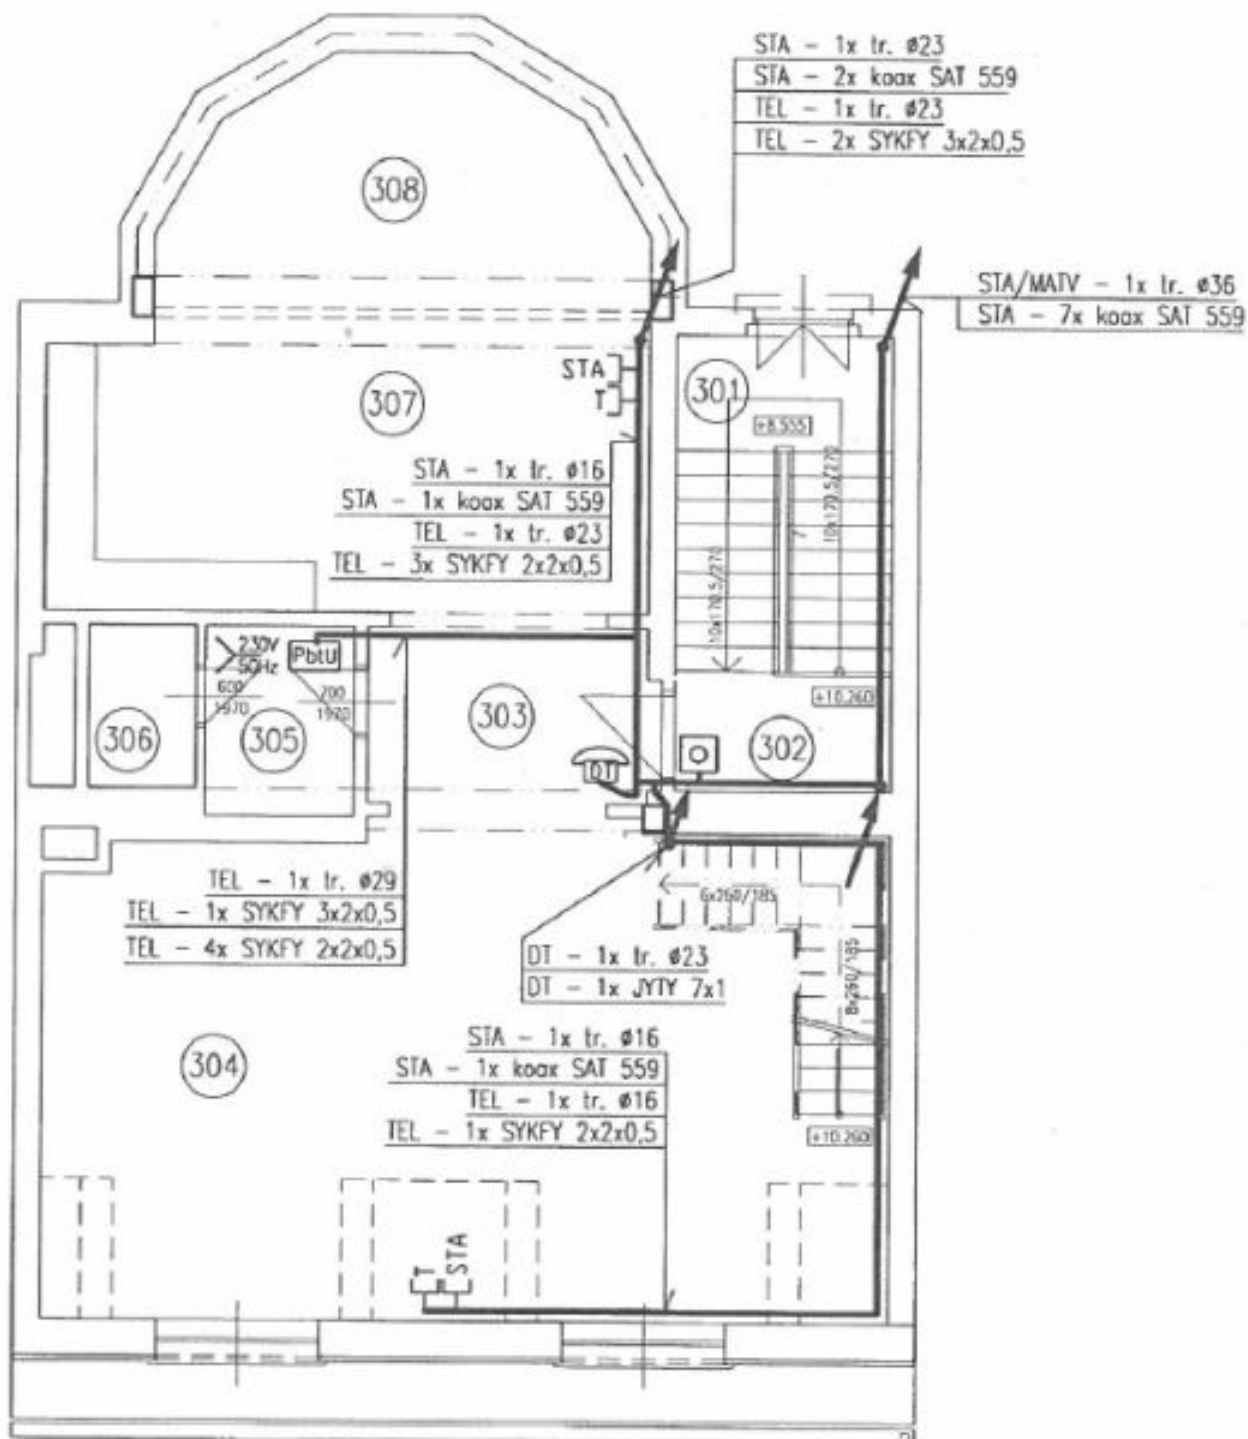

The building can be used as a family house or as a villa featuring several apartments. The ground floor features a **40 m² studio**, while the 1st and 2nd floors have **two 2-bedroom apartments of 95 m²** (one with access to the garden). The last two floors are occupied by a **generous 4-bedroom penthouse of 140 m² and a terrace**. The house has a **garage for 3-4 cars**.

Interior 370 m², built-up area 212 m², garden 207 m², total of 419 m² plot.

House Eleven-bedroom (12+1)

376 m², Prague 6, Dejvice, Fetrovská

Ask for price

House Eleven-bedroom (12+1)

376 m², Prague 6, Dejvice, Fetrovská

Ask for price

House Eleven-bedroom (12+1)

Ask for price

376 m², Prague 6, Dejvice, Fetrovská

House Eleven-bedroom (12+1)

Ask for price

376 m², Prague 6, Dejvice, Fetrovská

House Eleven-bedroom (12+1)