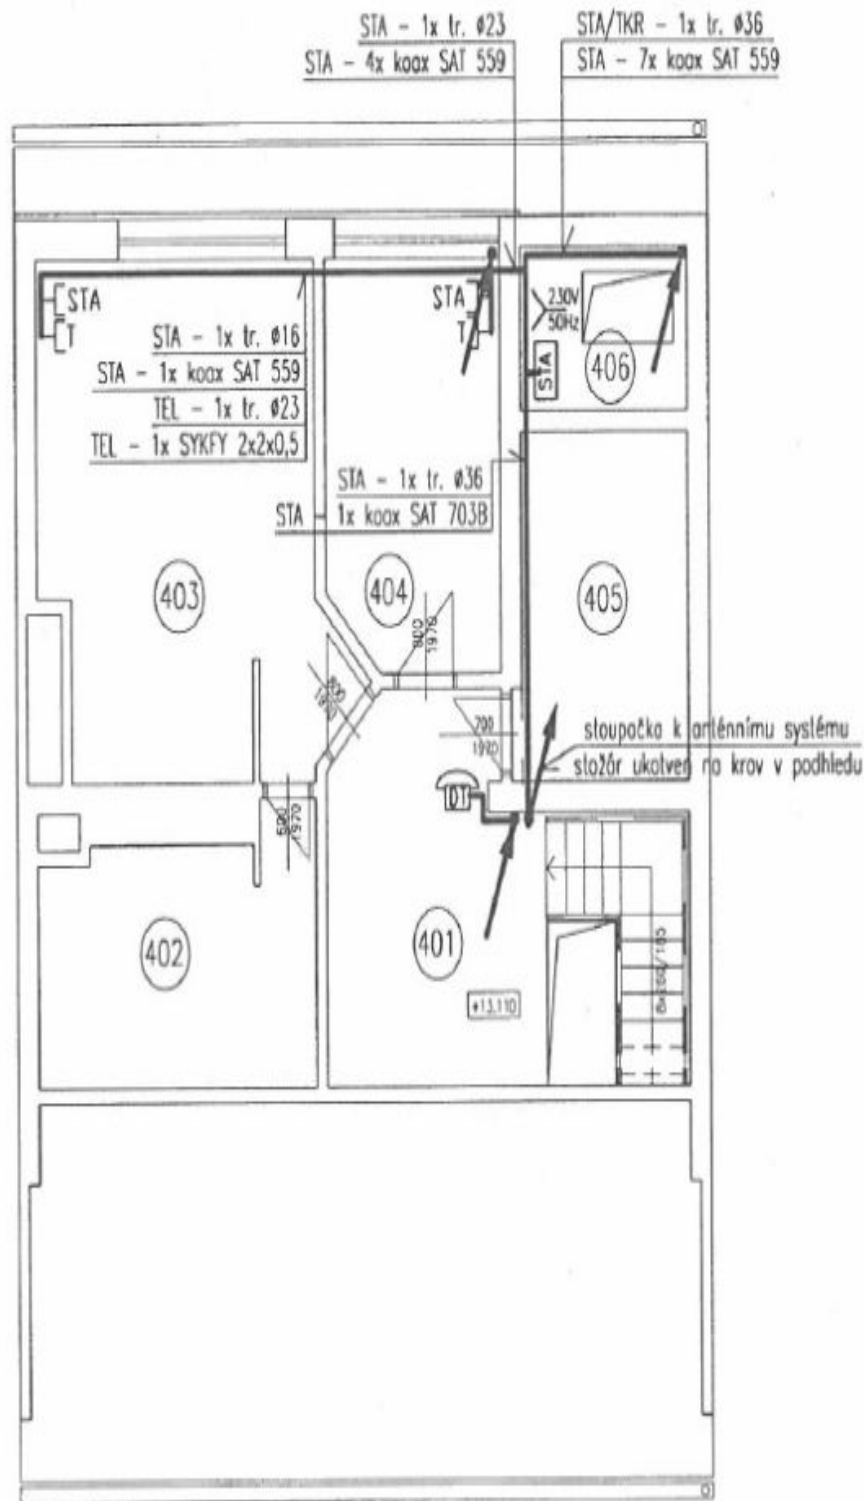

The building can be used as a family house or as a villa featuring several apartments. The ground floor features a **40 m² studio**, while the 1st and 2nd floors have **two 2-bedroom apartments of 95 m²** (one with access to the garden). The last two floors are occupied by a **generous 4-bedroom penthouse of 140 m² and a terrace**. The house has a **garage for 3-4 cars**.

Interior 370 m², built-up area 212 m², garden 207 m², total of 419 m² plot.

House Eleven-bedroom (12+1)

376 m², Prague 6, Dejvice, Fetrovská

Ask for price

House Eleven-bedroom (12+1)

Ask for price

376 m², Prague 6, Dejvice, Fetrovská

House Eleven-bedroom (12+1)

376 m², Prague 6, Dejvice, Fetrovská

Ask for price

House Eleven-bedroom (12+1)

Ask for price

376 m², Prague 6, Dejvice, Fetrovská

House Eleven-bedroom (12+1)

376 m², Prague 6, Dejvice, Fetrovská