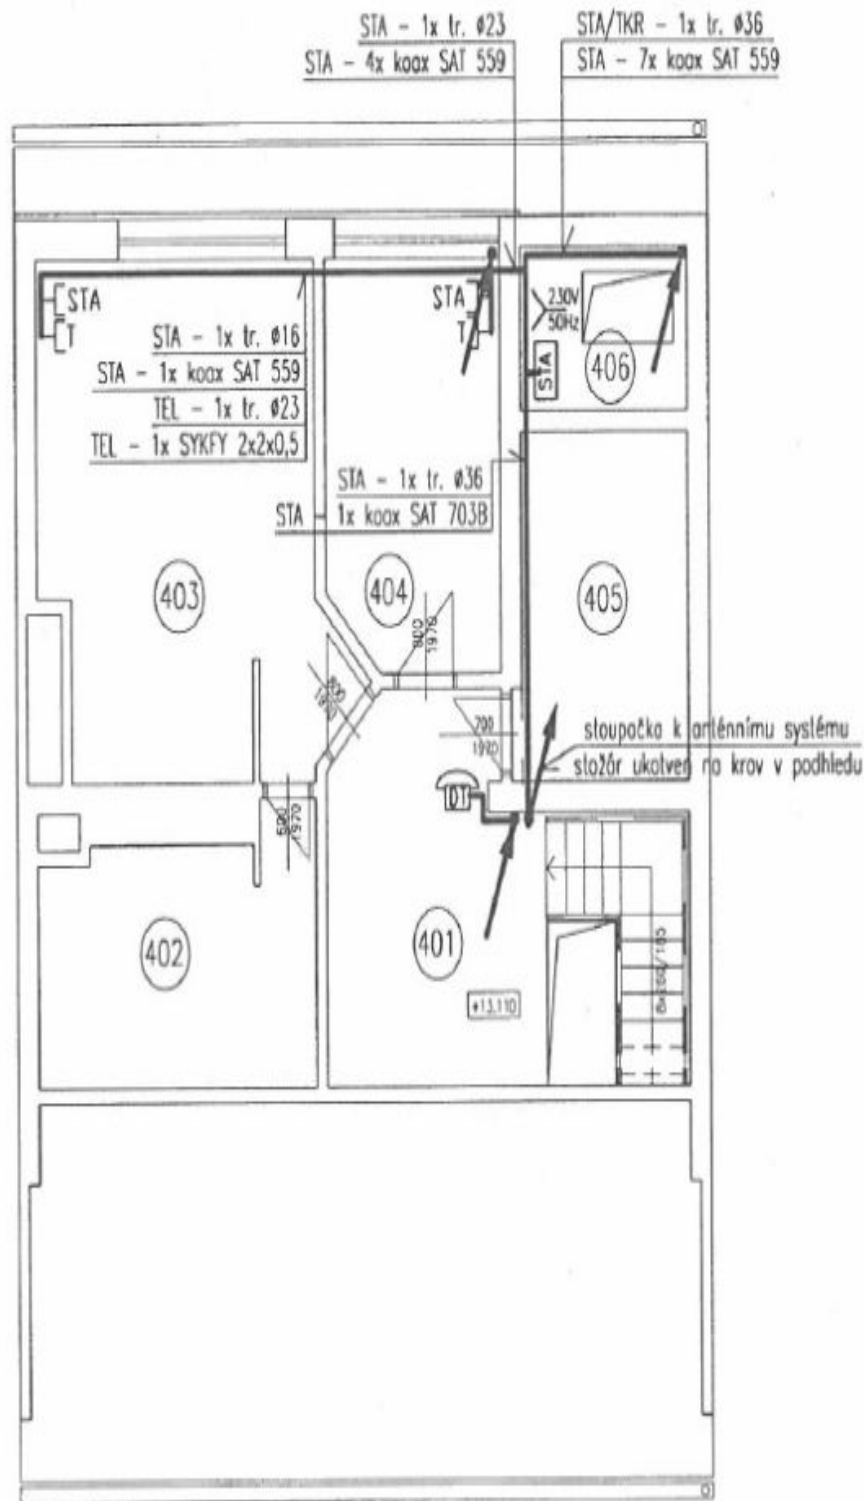

The building can be used as a family house or as a villa featuring several apartments. The ground floor features a **40 m² studio**, while the 1st and 2nd floors have **two 2-bedroom apartments of 95 m²** (one with access to the garden). The last two floors are occupied by a **generous 4-bedroom penthouse of 140 m² and a terrace**. The house has a **garage for 3-4 cars**.

Interior 370 m², built-up area 212 m², garden 207 m², total of 419 m² plot.

House Eleven-bedroom (12+1)

376 m², Praha 6, Dejvice, Fetrovská

Ask for price

House Eleven-bedroom (12+1)

Ask for price

376 m², Praha 6, Dejvice, Fetrovská

House Eleven-bedroom (12+1)

Ask for price

376 m², Praha 6, Dejvice, Fetrovská

House Eleven-bedroom (12+1)

Ask for price

376 m², Praha 6, Dejvice, Fetrovská

House Eleven-bedroom (12+1)

376 m², Praha 6, Dejvice, Fetrovská