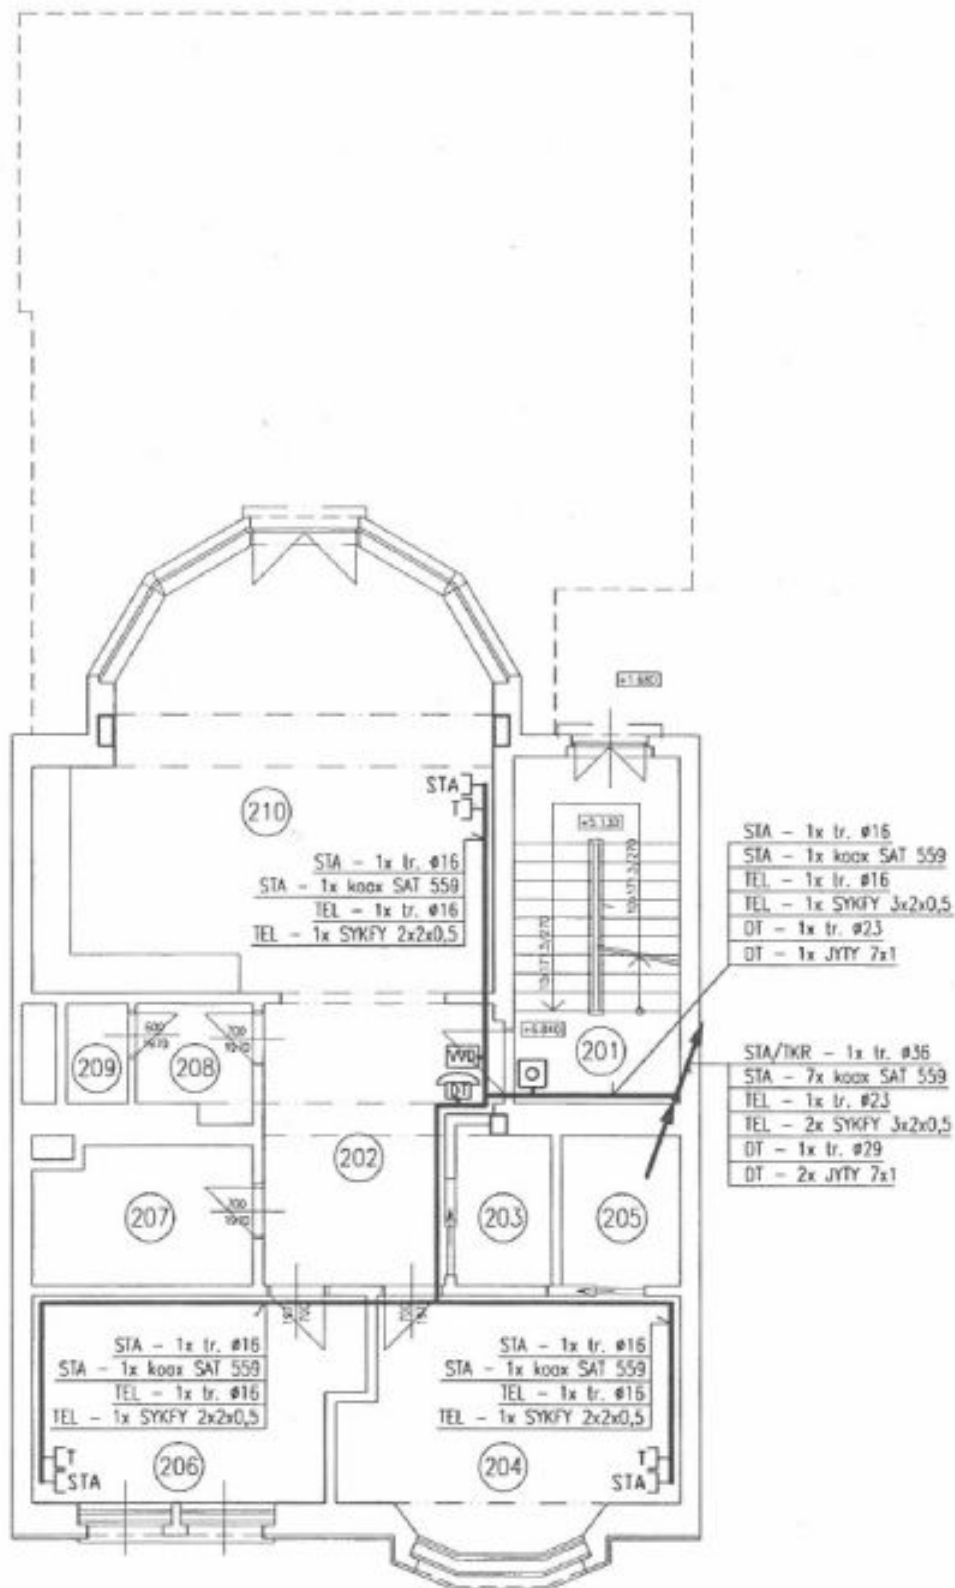

The building can be used as a family house or as a villa featuring several apartments. The ground floor features a **40 m² studio**, while the 1st and 2nd floors have **two 2-bedroom apartments of 95 m²** (one with access to the garden). The last two floors are occupied by a **generous 4-bedroom penthouse of 140 m² and a terrace**. The house has a **garage for 3-4 cars**.

Interior 370 m², built-up area 212 m², garden 207 m², total of 419 m² plot.

House Eleven-bedroom (12+1)

376 m², Prague 6, Dejvice, Fetrovská

Ask for price

House Eleven-bedroom (12+1)

Ask for price

376 m², Prague 6, Dejvice, Fetrovská

House Eleven-bedroom (12+1)

376 m², Prague 6, Dejvice, Fetrovská

Ask for price

House Eleven-bedroom (12+1)

Ask for price

376 m², Prague 6, Dejvice, Fetrovská

House Eleven-bedroom (12+1)

376 m², Prague 6, Dejvice, Fetrovská