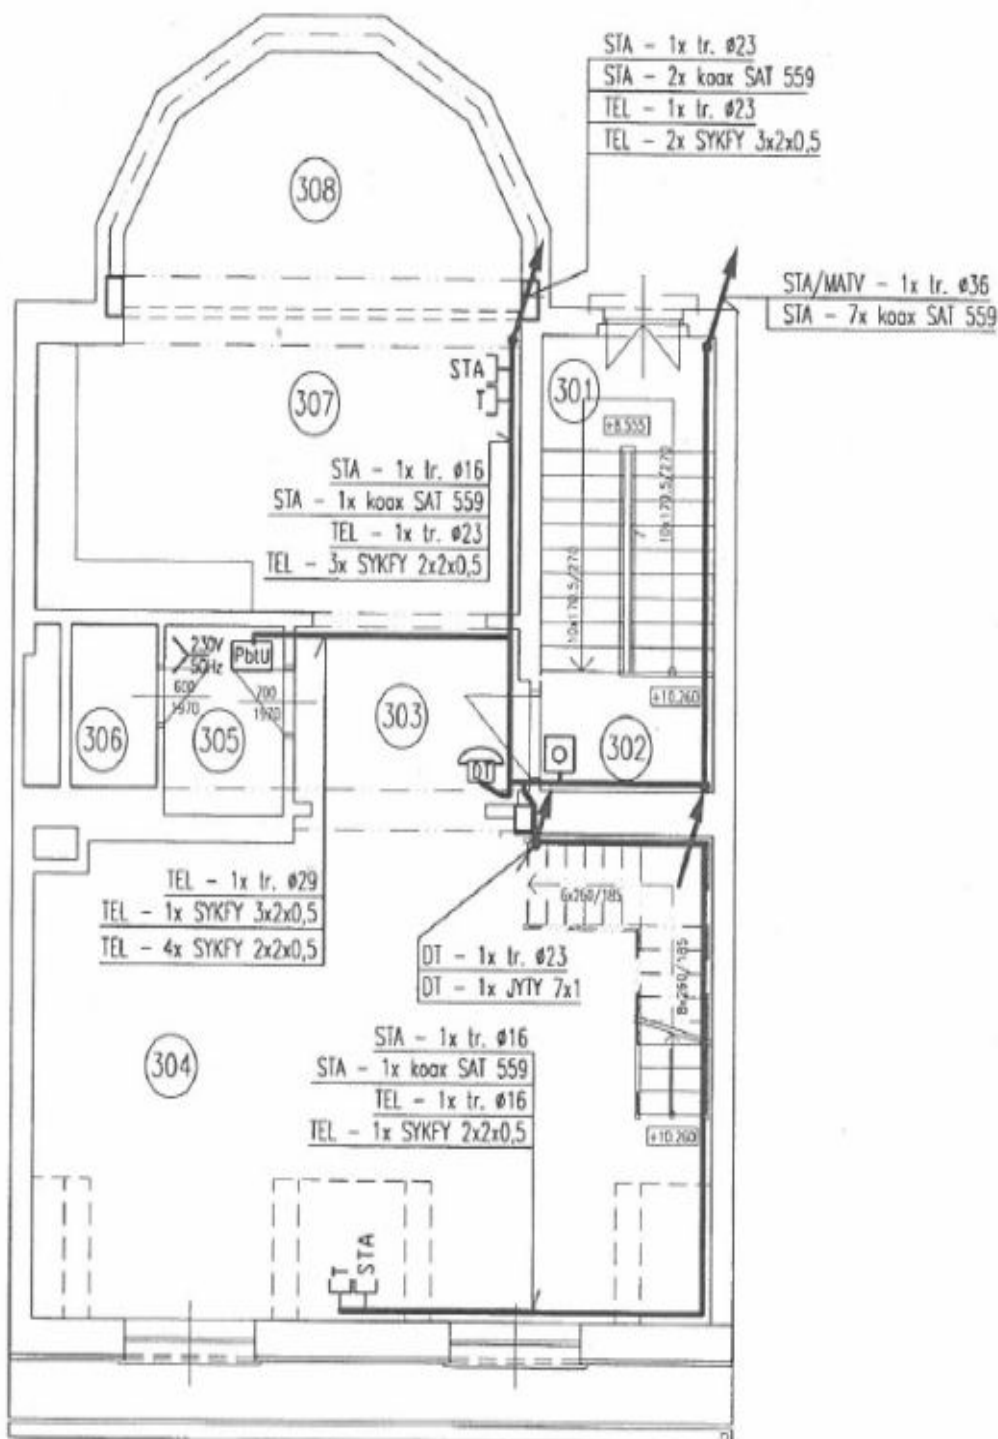

The building can be used as a family house or as a villa featuring several apartments. The ground floor features a **40 m² studio**, while the 1st and 2nd floors have **two 2-bedroom apartments of 95 m²** (one with access to the garden). The last two floors are occupied by a **generous 4-bedroom penthouse of 140 m² and a terrace**. The house has a **garage for 3-4 cars**.

Interior 370 m², built-up area 212 m², garden 207 m², total of 419 m² plot.

House Eleven-bedroom (12+1)

376 m², Prague 6, Dejvice, Fetrovská

Ask for price

House Eleven-bedroom (12+1)

Ask for price

376 m², Prague 6, Dejvice, Fetrovská

House Eleven-bedroom (12+1)

376 m², Prague 6, Dejvice, Fetrovská

Ask for price

House Eleven-bedroom (12+1)

Ask for price

376 m², Prague 6, Dejvice, Fetrovská

House Eleven-bedroom (12+1)

376 m², Prague 6, Dejvice, Fetrovská