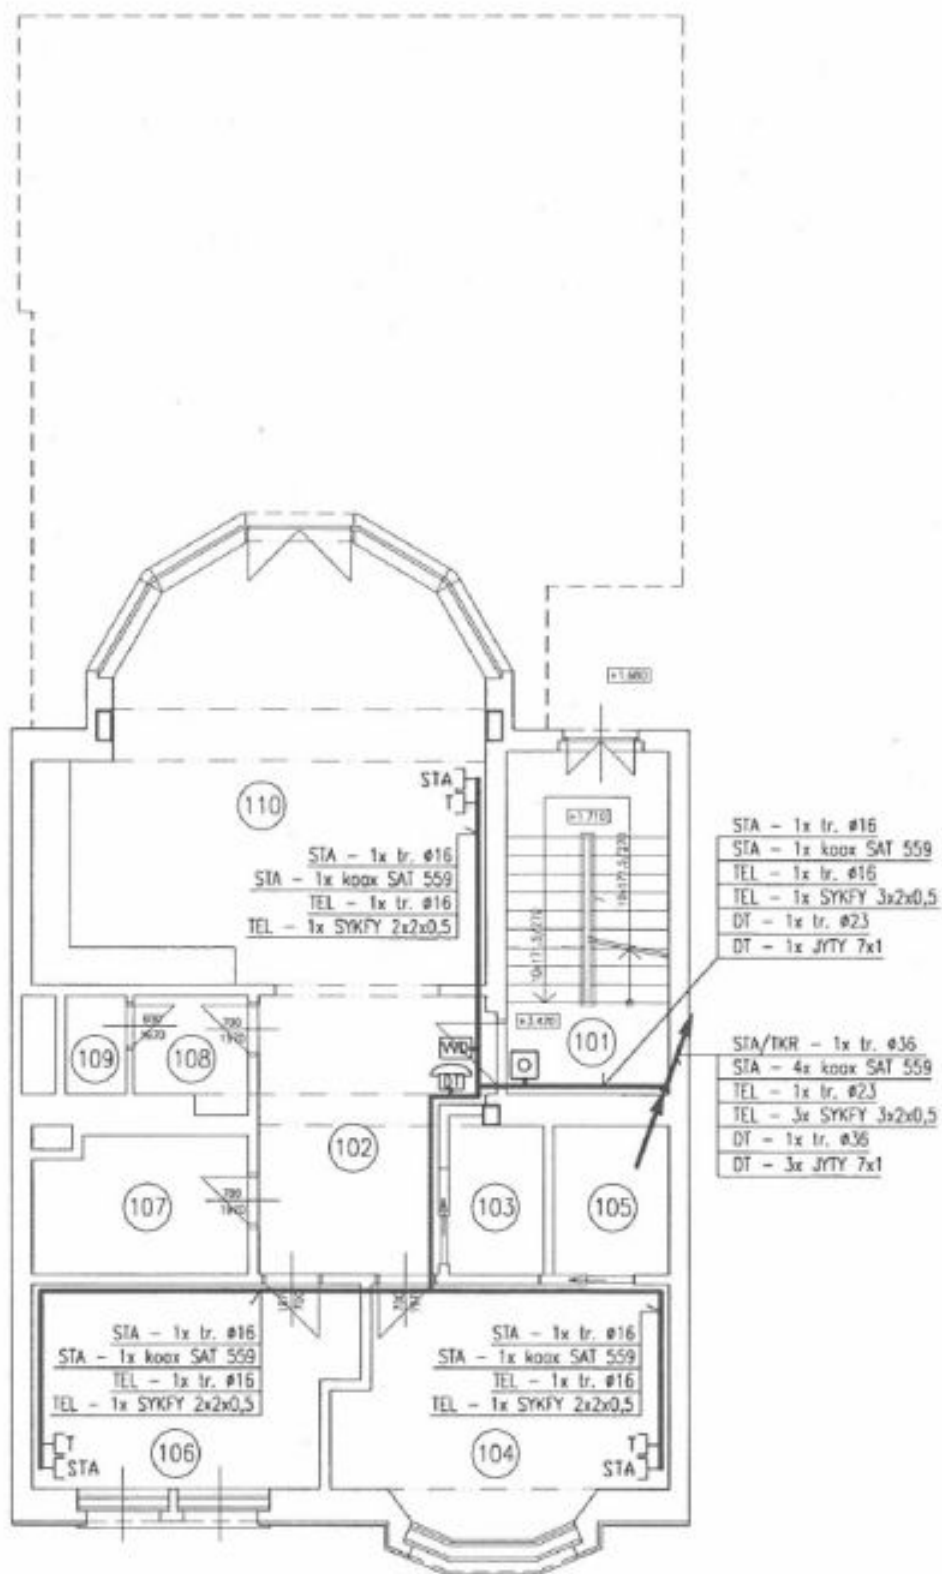

The building can be used as a family house or as a villa featuring several apartments. The ground floor features a **40 m² studio**, while the 1st and 2nd floors have **two 2-bedroom apartments of 95 m²** (one with access to the garden). The last two floors are occupied by a **generous 4-bedroom penthouse of 140 m² and a terrace**. The house has a **garage for 3-4 cars**.

Interior 370 m², built-up area 212 m², garden 207 m², total of 419 m² plot.

House Eleven-bedroom (12+1)

376 m², Prague 6, Dejvice, Fetrovská

Ask for price

House Eleven-bedroom (12+1)

Ask for price

376 m², Prague 6, Dejvice, Fetrovská

House Eleven-bedroom (12+1)

376 m², Prague 6, Dejvice, Fetrovská

Ask for price

House Eleven-bedroom (12+1)

Ask for price

376 m², Prague 6, Dejvice, Fetrovská

House Eleven-bedroom (12+1)

376 m², Prague 6, Dejvice, Fetrovská