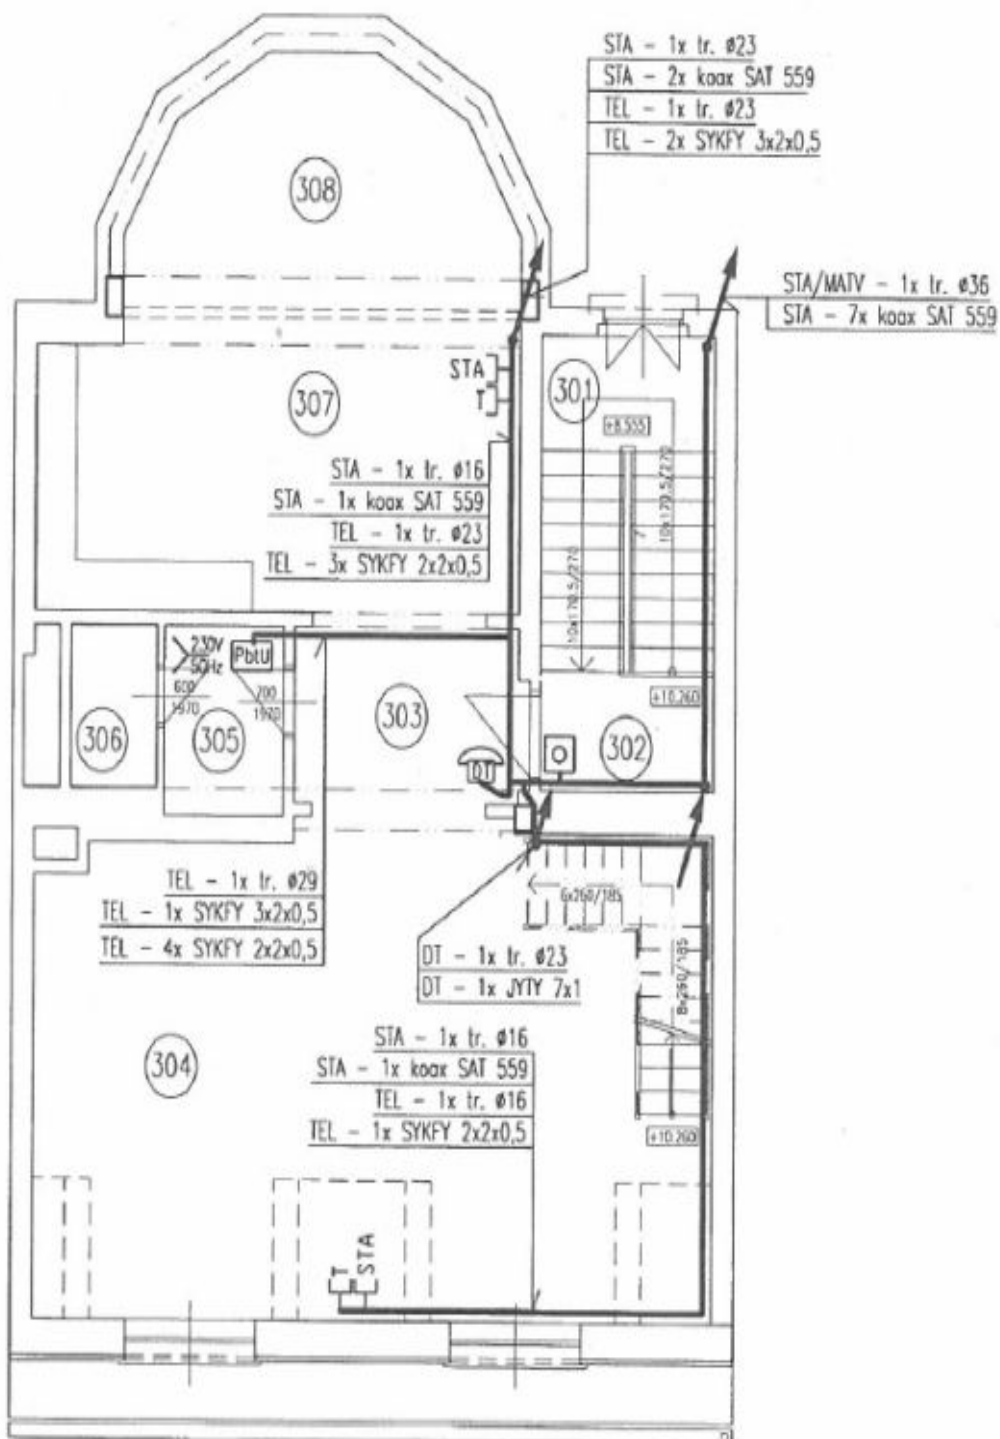

The building can be used as a family house or as a villa featuring several apartments. The ground floor features a **40 m² studio**, while the 1st and 2nd floors have **two 2-bedroom apartments of 95 m²** (one with access to the garden). The last two floors are occupied by a **generous 4-bedroom penthouse of 140 m² and a terrace**. The house has a **garage for 3-4 cars**.

Interior 370 m², built-up area 212 m², garden 207 m², total of 419 m² plot.

House Eleven-bedroom (12+1)

376 m², Praha 6, Dejvice, Fetrovská

Ask for price

House Eleven-bedroom (12+1)

Ask for price

376 m², Praha 6, Dejvice, Fetrovská

House Eleven-bedroom (12+1)

Ask for price

376 m², Praha 6, Dejvice, Fetrovská

House Eleven-bedroom (12+1)

Ask for price

376 m², Praha 6, Dejvice, Fetrovská

House Eleven-bedroom (12+1)

376 m², Praha 6, Dejvice, Fetrovská