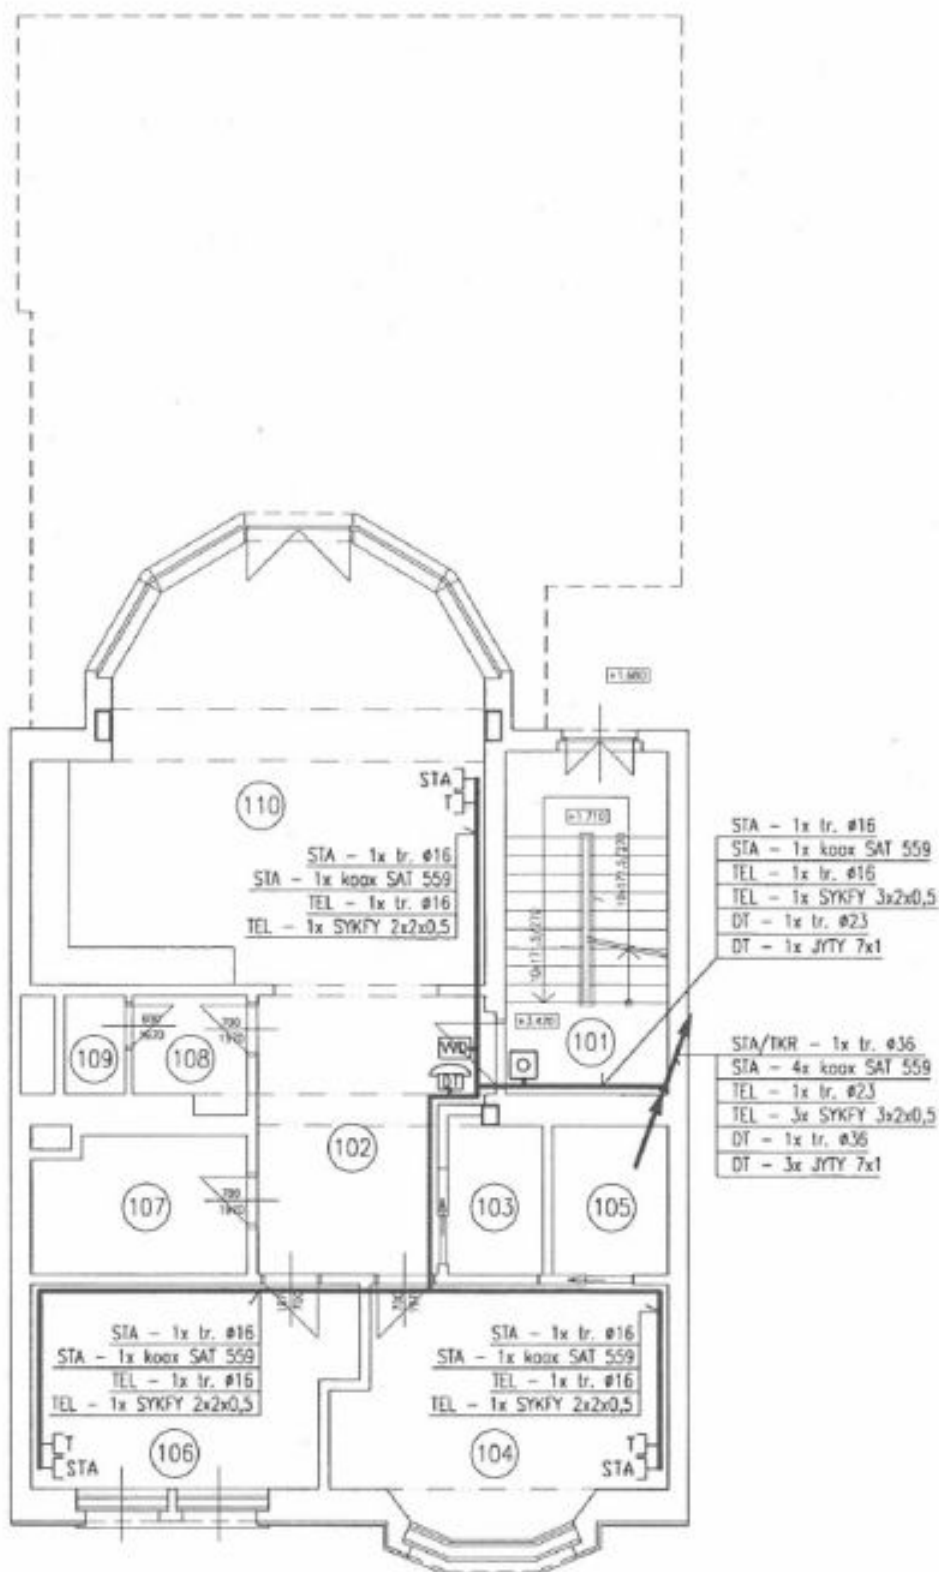

The building can be used as a family house or as a villa featuring several apartments. The ground floor features a **40 m² studio**, while the 1st and 2nd floors have **two 2-bedroom apartments of 95 m²** (one with access to the garden). The last two floors are occupied by a **generous 4-bedroom penthouse of 140 m² and a terrace**. The house has a **garage for 3-4 cars**.

Interior 370 m², built-up area 212 m², garden 207 m², total of 419 m² plot.

House Eleven-bedroom (12+1)

376 m², Prague 6, Dejvice, Fetrovská

Ask for price

House Eleven-bedroom (12+1)

376 m², Prague 6, Dejvice, Fetrovská

Ask for price

House Eleven-bedroom (12+1)

Ask for price

376 m², Prague 6, Dejvice, Fetrovská

House Eleven-bedroom (12+1)

Ask for price

376 m², Prague 6, Dejvice, Fetrovská

House Eleven-bedroom (12+1)

376 m², Prague 6, Dejvice, Fetrovská

Ask for price