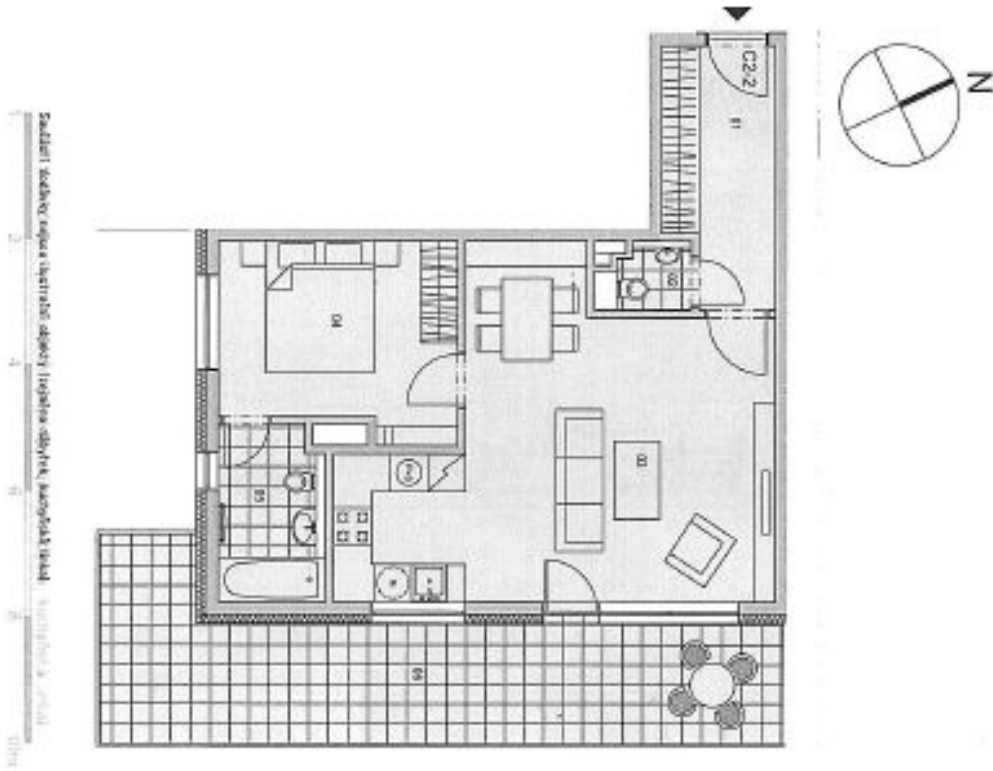

Apartment One-bedroom (2+kk)

56 m², Prague 6, Veleslavín, Pod Dvorem

Rented