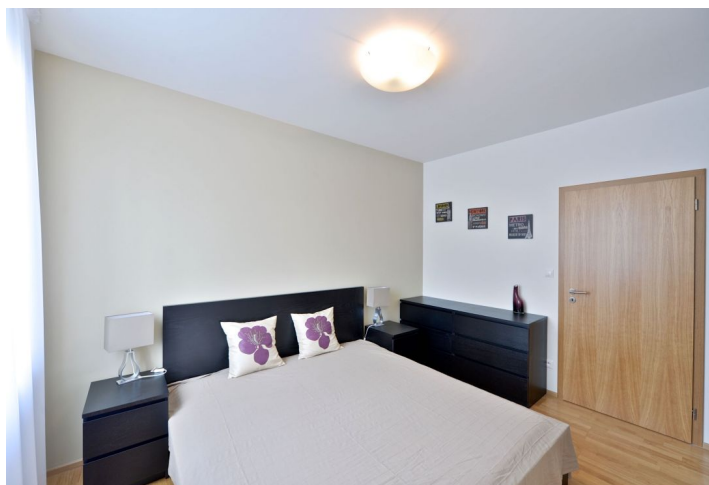

Apartment One-bedroom (2+kk)

Rented

56 m², Prague 6, Veleslavín, Pod Dvorem