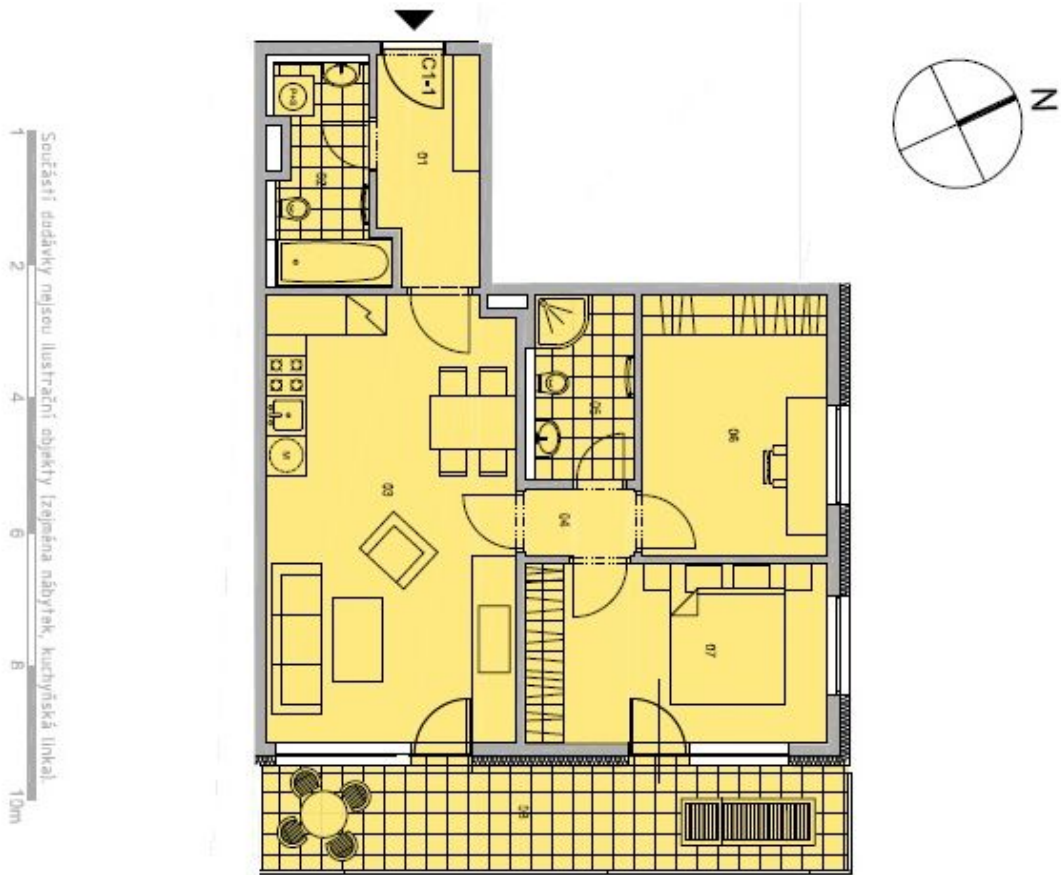

Apartment Two-bedroom (3+kk)

Rented

68 m², Prague 6, Veleslavín, Pod dvorem