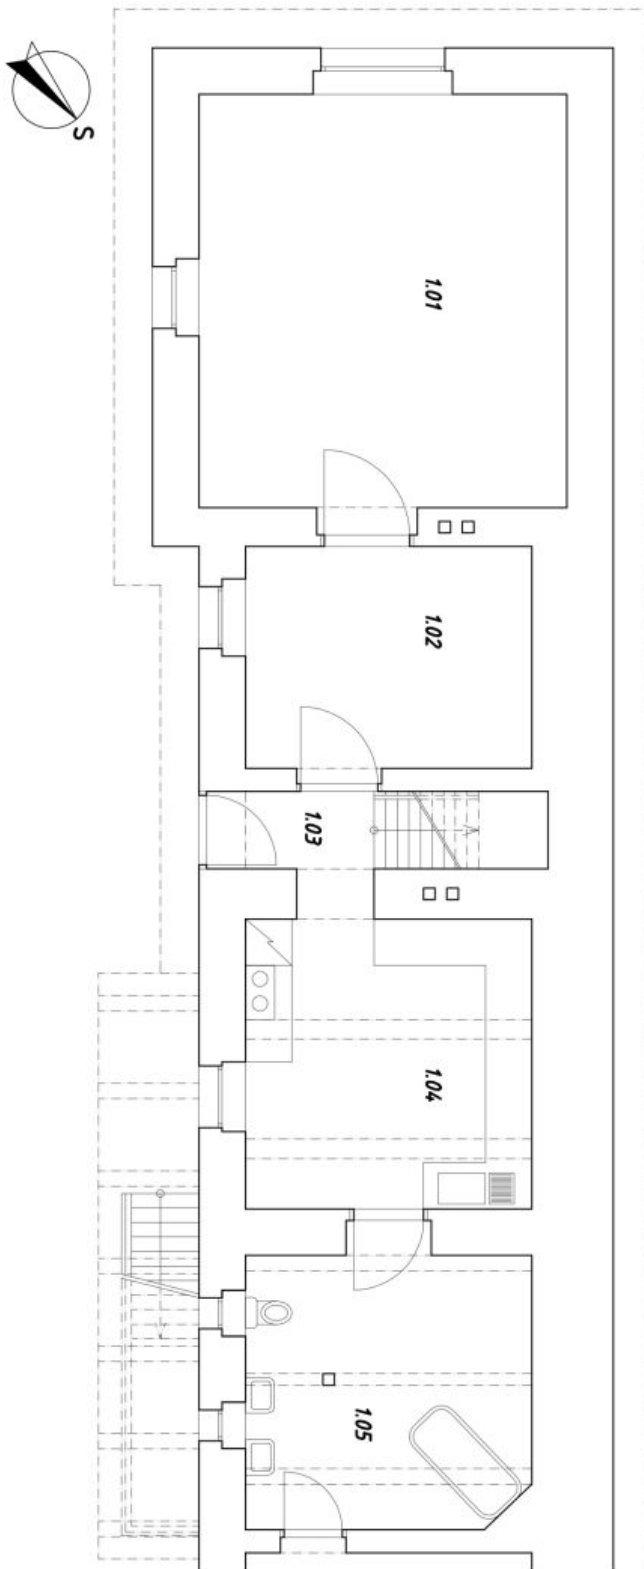

The building offers a total of 6 bedrooms with a maximum capacity of **19 beds**, 4 bathrooms, 2 kitchens, and lounge / dining room for 15 guests featuring a **fireplace**. You can find another **fireplace with open seating** in the sheltered part of the garden that is complete with full mature nut and cherry trees and other varieties. There is also a **pond** with waterfowl. The homestead is **fully equipped with furniture and accessories** in the 19th century bourgeois style and is ready to use.

Interior, approx. 240 m², built-up area 2 093 m², garden 1 019 m², plot 3 577 m².

Farmhouse estate Six-bedroom (7+1)

Sold

Litoměřice, Roudnice nad Labem

Farmhouse estate Six-bedroom (7+1)

Litoměřice, Roudnice nad Labem

Sold

SITUACE 1:500

Farmhouse estate Six-bedroom (7+1)

Sold

Litoměřice, Roudnice nad Labem

Č.m.	název místnosti	podlaha	výměra
1.01	pokoj	ker. dlažba	25,40 m ²
1.02	kancelář	ker. dlažba	10,50 m ²
1.03	chodba	ker. dlažba	4,40 m ²
1.04	kuchyň	ker. dlažba	13,80 m ²
1.05	koupelna	ker. dlažba	13,00 m ²

Farmhouse estate Six-bedroom (7+1)

Sold

Litoměřice, Roudnice nad Labem

**2.NP**

č.m.	název místnosti	podlaha	výměra
2.01	pokoj	dřevěná	25,40 m ²
2.02	pokoj	dřevěná	10,60 m ²
2.03	koupelna	dřevěná	3,70 m ²
2.04	pokoj	dřevěná	17,60 m ²
2.05	koupelna	dřevěná	5,00 m ²
2.06	pokoj	dřevěná	9,20 m ²