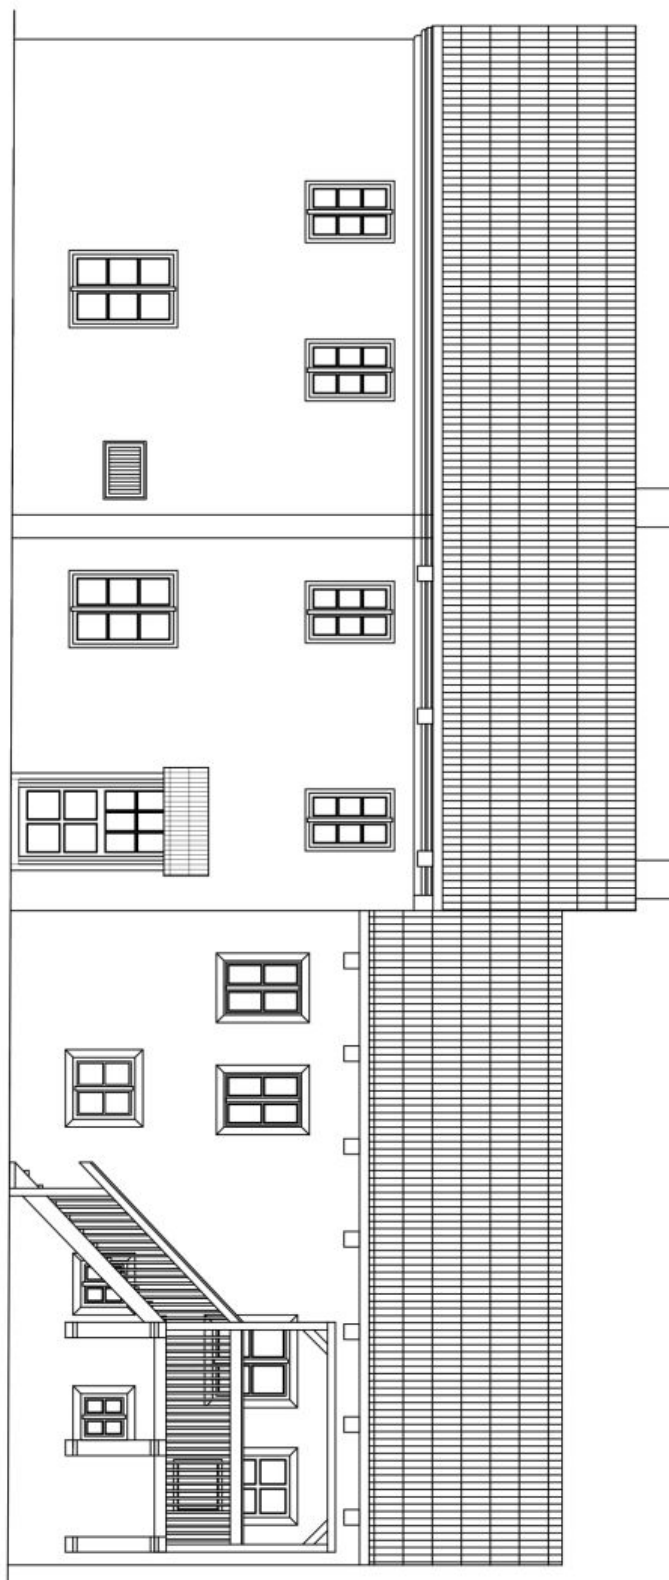

Farmhouse estate Six-bedroom (7+1)

Sold

Litoměřice, Roudnice nad Labem

Farmhouse estate Six-bedroom (7+1)

Sold

Litoměřice, Roudnice nad Labem

Usable area	240 m ²
Foot print	2 093 m ²
Plot	3 577 m ²
Parking	Yes
PENB	G
Reference number	20396

The building offers a total of 6 bedrooms with a maximum capacity of **19 beds**, 4 bathrooms, 2 kitchens, and lounge / dining room for 15 guests featuring a **fireplace**. You can find another **fireplace with open seating** in the sheltered part of the garden that is complete with full mature nut and cherry trees and other varieties. There is also a **pond** with waterfowl. The homestead is **fully equipped with furniture and accessories** in the 19th century bourgeois style and is ready to use.

Interior, approx. 240 m², built-up area 2 093 m², garden 1 019 m², plot 3 577 m².

Farmhouse estate Six-bedroom (7+1)

Sold

Litoměřice, Roudnice nad Labem

Farmhouse estate Six-bedroom (7+1)

Litoměřice, Roudnice nad Labem

Sold

SITUACE 1:500

Farmhouse estate Six-bedroom (7+1)

Sold

Litoměřice, Roudnice nad Labem

Č.m.	název místnosti	podlaha	výměra
1.01	pokoj	ker. dlažba	25,40 m ²
1.02	kancelář	ker. dlažba	10,50 m ²
1.03	chodba	ker. dlažba	4,40 m ²
1.04	kuchyň	ker. dlažba	13,80 m ²
1.05	koupelna	ker. dlažba	13,00 m ²