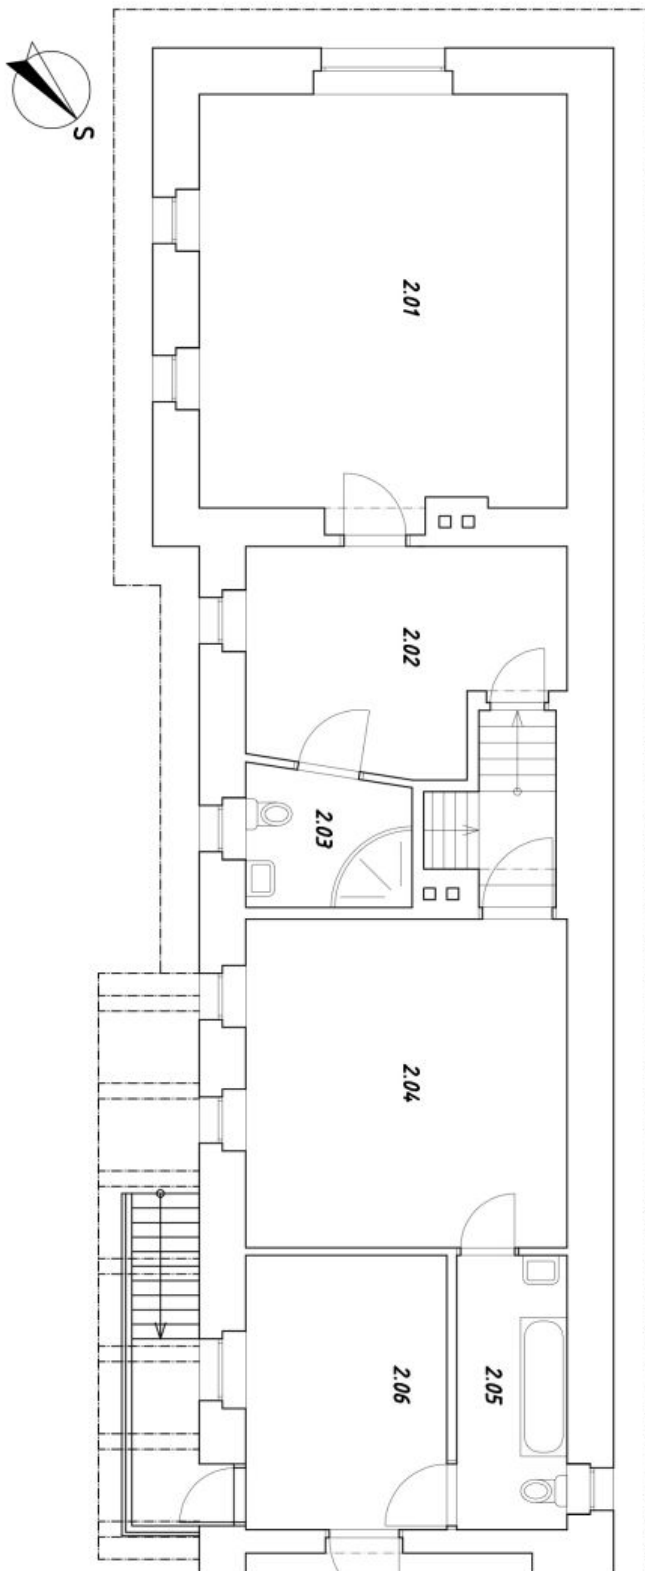

The building offers a total of 6 bedrooms with a maximum capacity of **19 beds**, 4 bathrooms, 2 kitchens, and lounge / dining room for 15 guests featuring a **fireplace**. You can find another **fireplace with open seating** in the sheltered part of the garden that is complete with full mature nut and cherry trees and other varieties. There is also a **pond** with waterfowl. The homestead is **fully equipped with furniture and accessories** in the 19th century bourgeois style and is ready to use.

Interior, approx. 240 m², built-up area 2 093 m², garden 1 019 m², plot 3 577 m².

Farmhouse estate Six-bedroom (7+1)

Sold

Litoměřice, Roudnice nad Labem

Farmhouse estate Six-bedroom (7+1)

Litoměřice, Roudnice nad Labem

Sold

SITUACE 1:500

Farmhouse estate Six-bedroom (7+1)

Sold

Litoměřice, Roudnice nad Labem

Č.m.	název místnosti	podlaha	výměra
1.01	pokoj	ker. dlažba	25,40 m ²
1.02	kancelář	ker. dlažba	10,50 m ²
1.03	chodba	ker. dlažba	4,40 m ²
1.04	kuchyň	ker. dlažba	13,80 m ²
1.05	koupelna	ker. dlažba	13,00 m ²

Farmhouse estate Six-bedroom (7+1)

Sold

Litoměřice, Roudnice nad Labem

**2.NP**

č.m.	název místnosti	podlaha	výměra
2.01	pokoj	dřevěná	25,40 m ²
2.02	pokoj	dřevěná	10,60 m ²
2.03	koupelna	dřevěná	3,70 m ²
2.04	pokoj	dřevěná	17,60 m ²
2.05	koupelna	dřevěná	5,00 m ²
2.06	pokoj	dřevěná	9,20 m ²