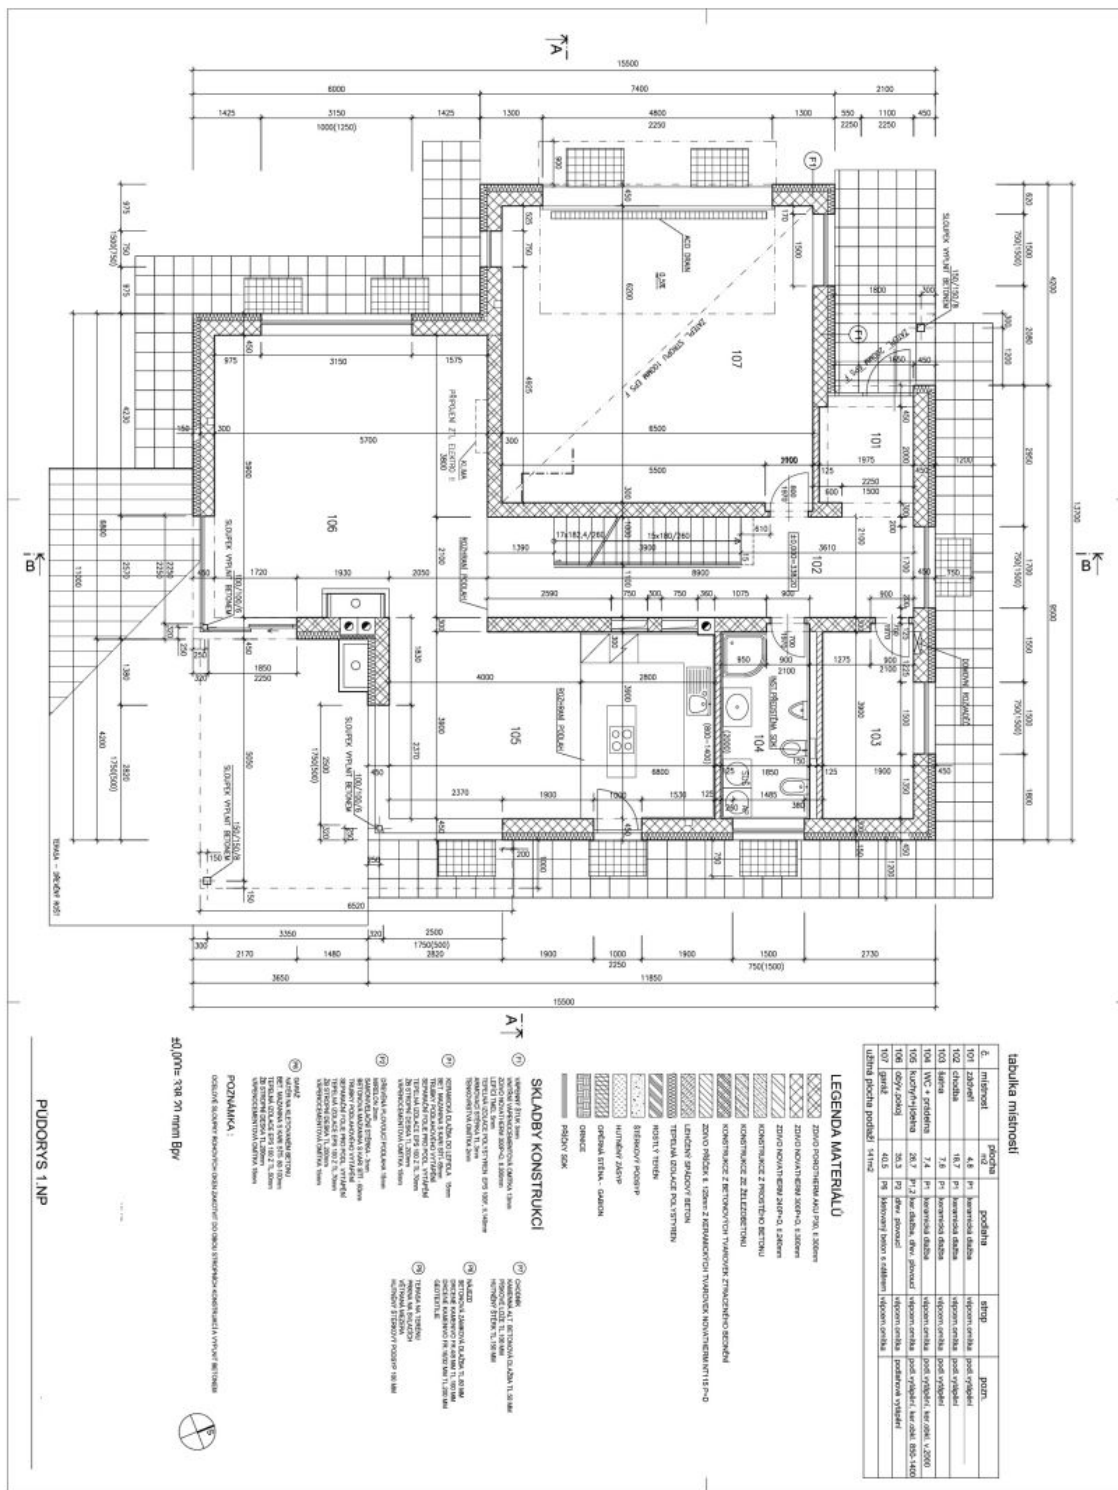

House Five-bedroom (6+kk)

460 m², Praha 5, Jinonice, Latěnská

Rented