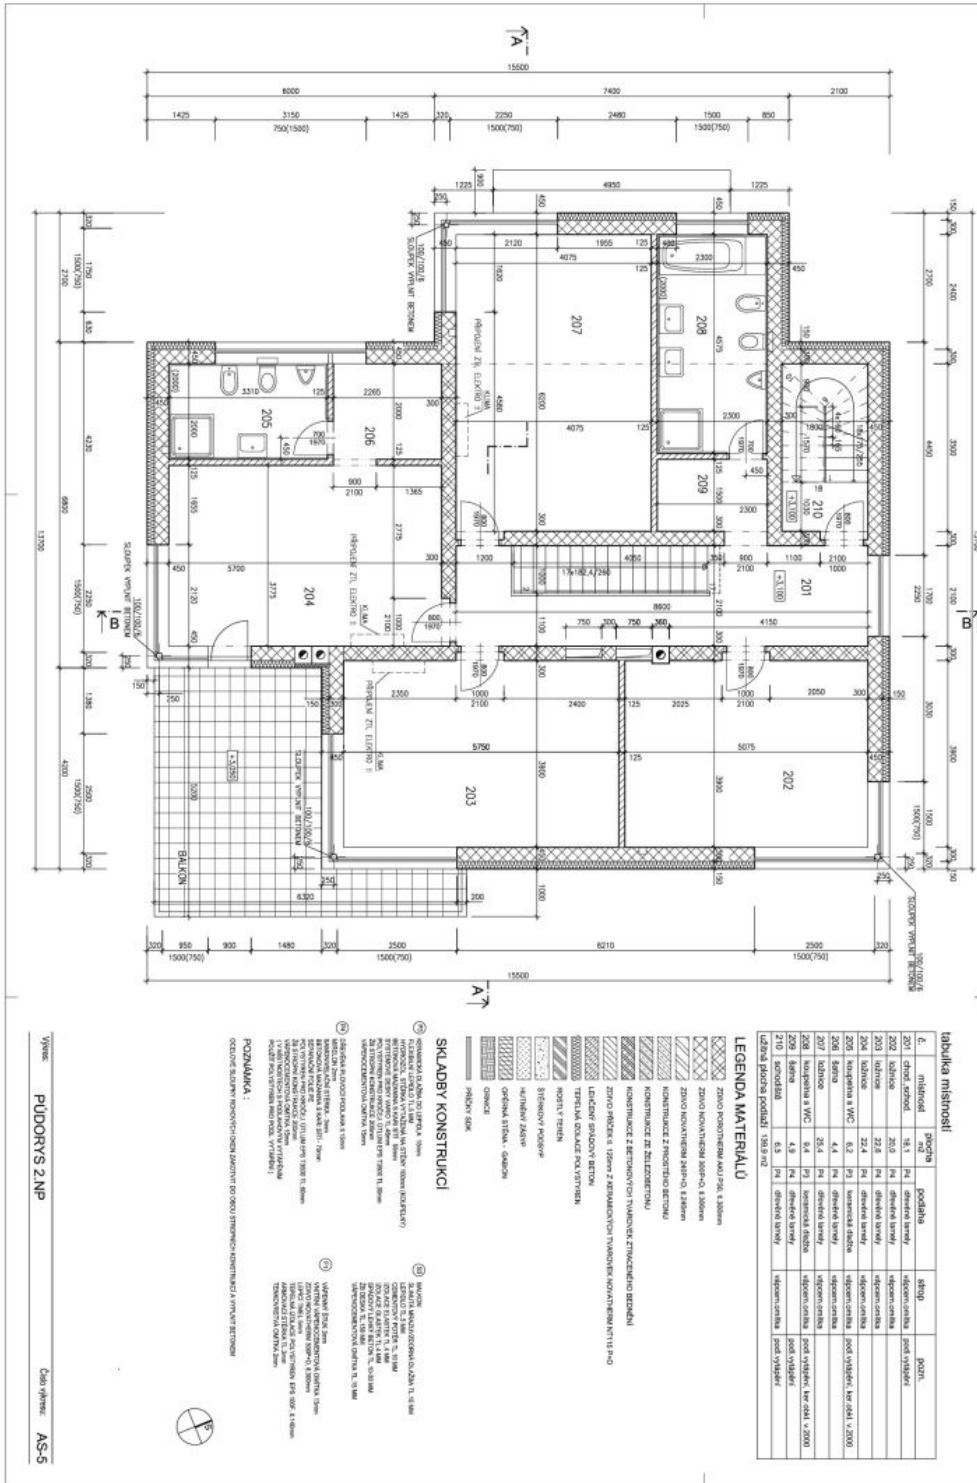

House Five-bedroom (6+kk)

460 m², Praha 5, Jinonice, Laténská

Rented

tabulka místností

č.	název	podlaží	podlaží	skupina	pozn.
201	spalovna	1	1	spalovna	skupina 1
202	obývací pokoj	1	1	obývací pokoj	skupina 2
203	jídlna	1	1	jídlna	skupina 3
204	kuchyň	1	1	kuchyň	skupina 4
205	spalovna	1	1	spalovna	skupina 5
206	obývací pokoj	1	1	obývací pokoj	skupina 6
207	terasa	1	1	terasa	skupina 7
208	obývací pokoj	1	1	obývací pokoj	skupina 8
209	obývací pokoj	1	1	obývací pokoj	skupina 9
210	obývací pokoj	1	1	obývací pokoj	skupina 10
211	obývací pokoj	1	1	obývací pokoj	skupina 11

1. **LEGENDA MATERIÁLŮ**
2. 2010 - keramická dlažba
   - 2020 - keramická dlažba
   - 2030 - keramická dlažba
   - 2040 - keramická dlažba
   - 2050 - keramická dlažba
   - 2060 - keramická dlažba
   - 2070 - keramická dlažba
   - 2080 - keramická dlažba
   - 2090 - keramická dlažba
   - 2100 - keramická dlažba
   - 2110 - keramická dlažba