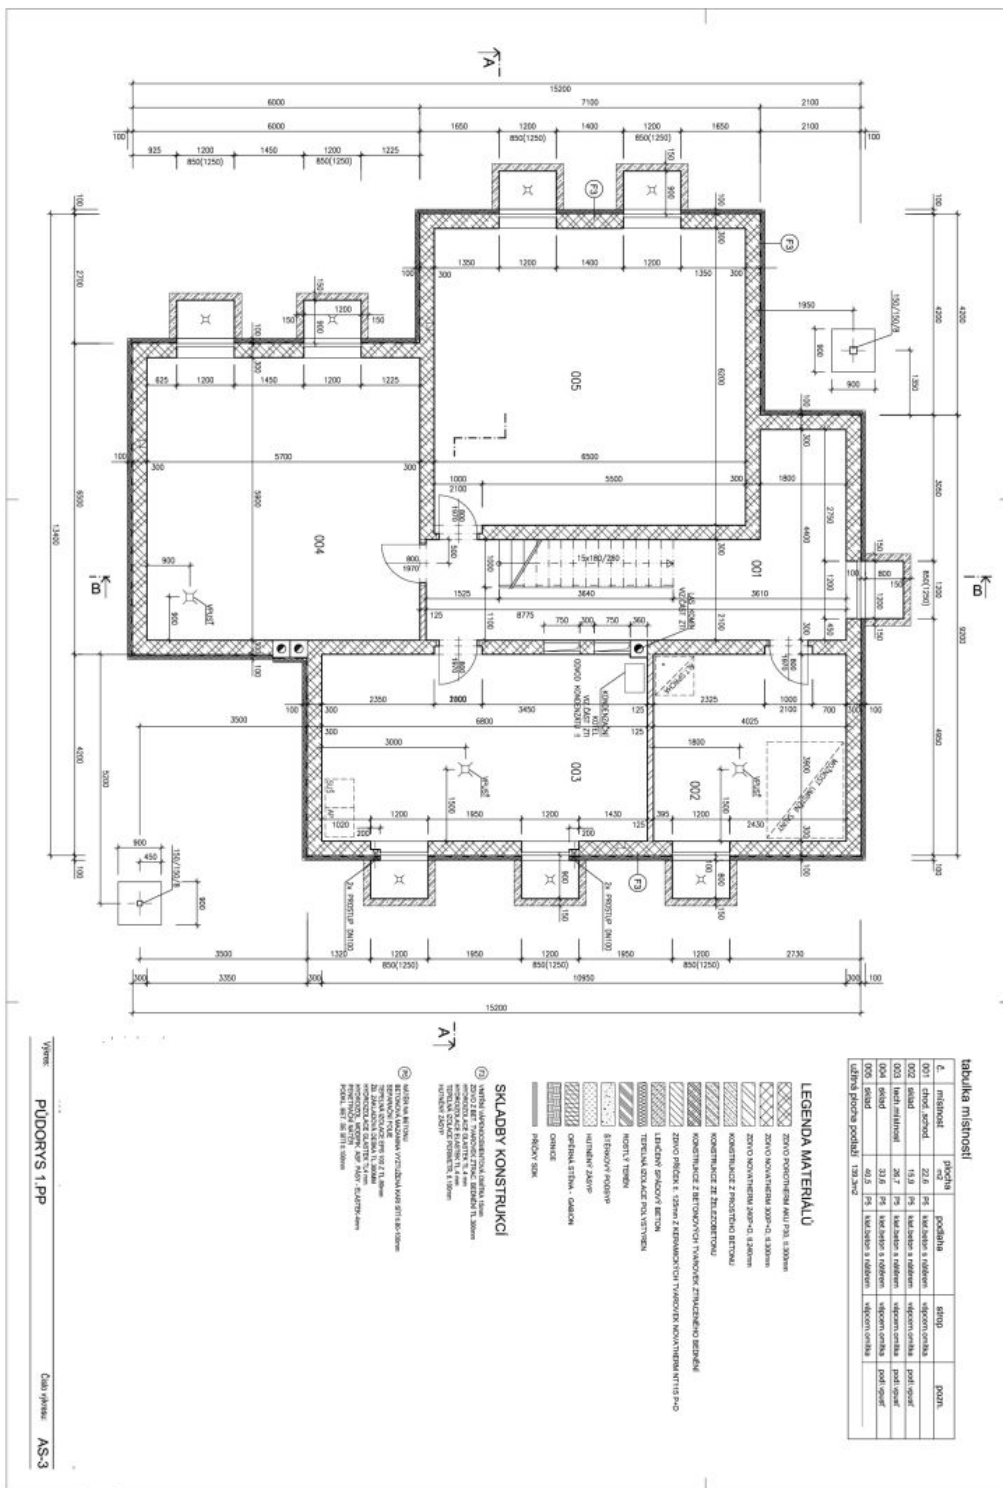

House Five-bedroom (6+kk)

460 m², Prague 5, Jinonice, Laténská

Rented