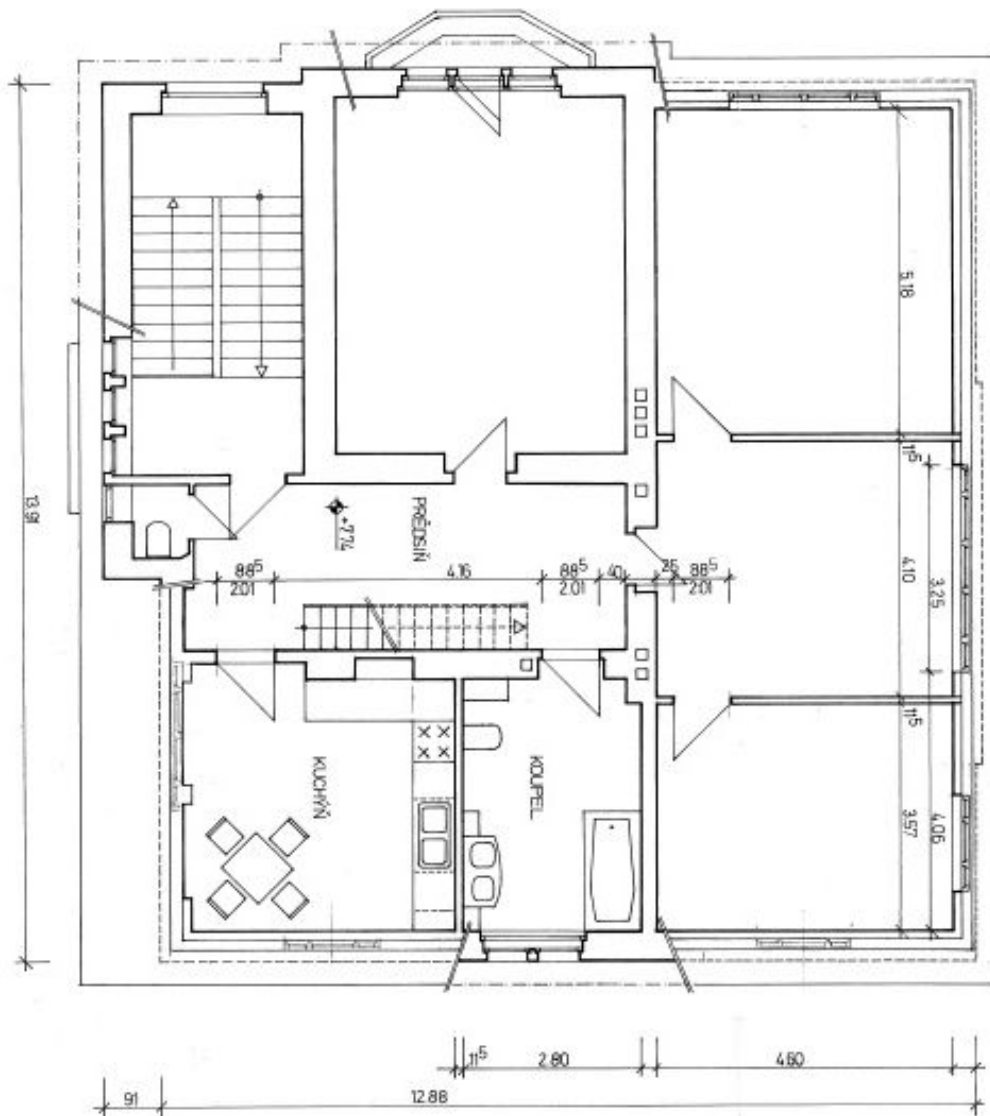

Apartment building

471 m², Prague 5, Smíchov, Mošnova

Sold