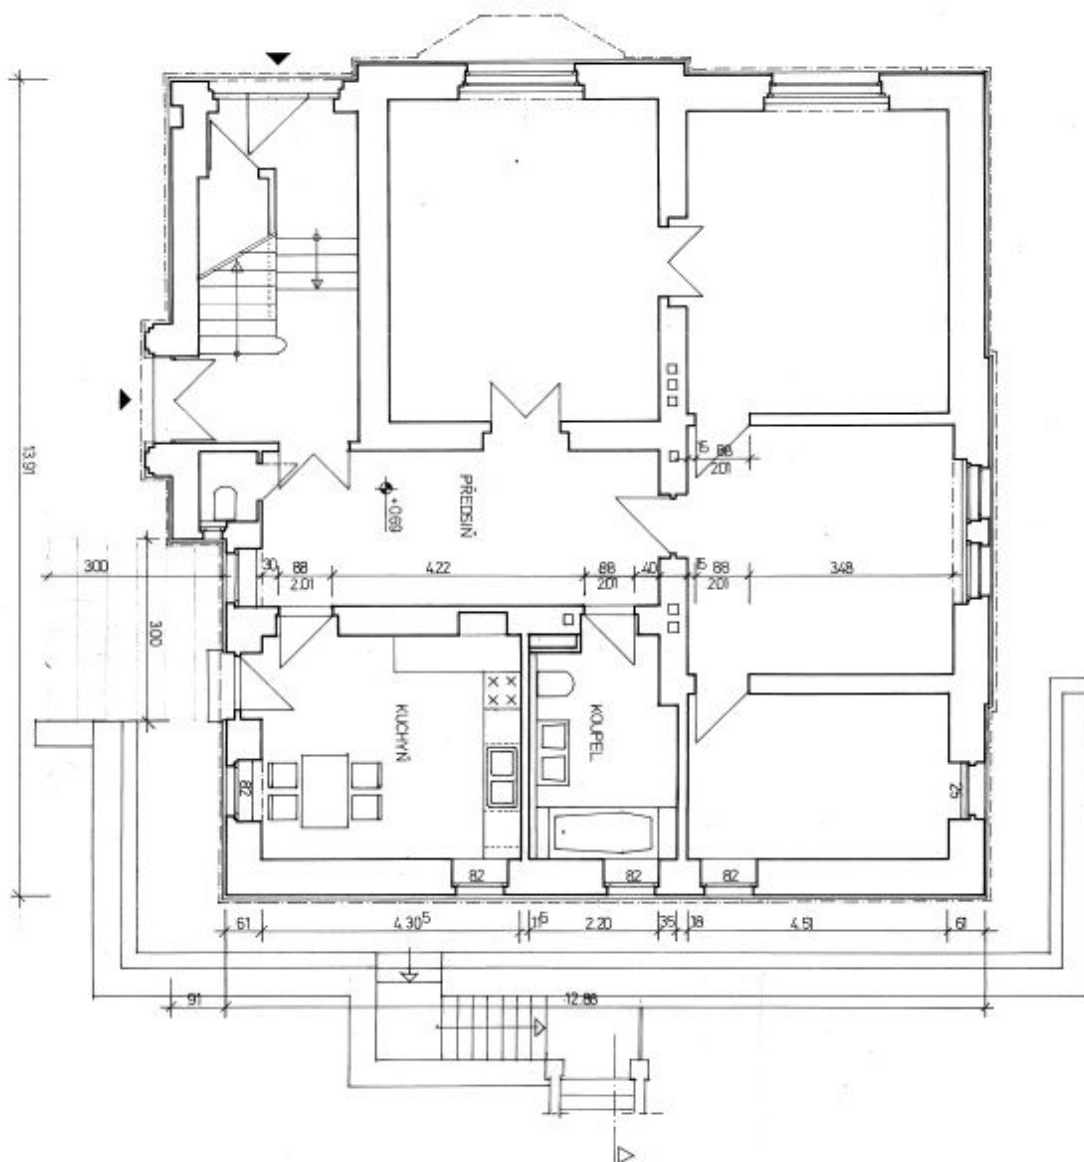

Apartment building

471 m², Prague 5, Smíchov, Mošnova

Sold