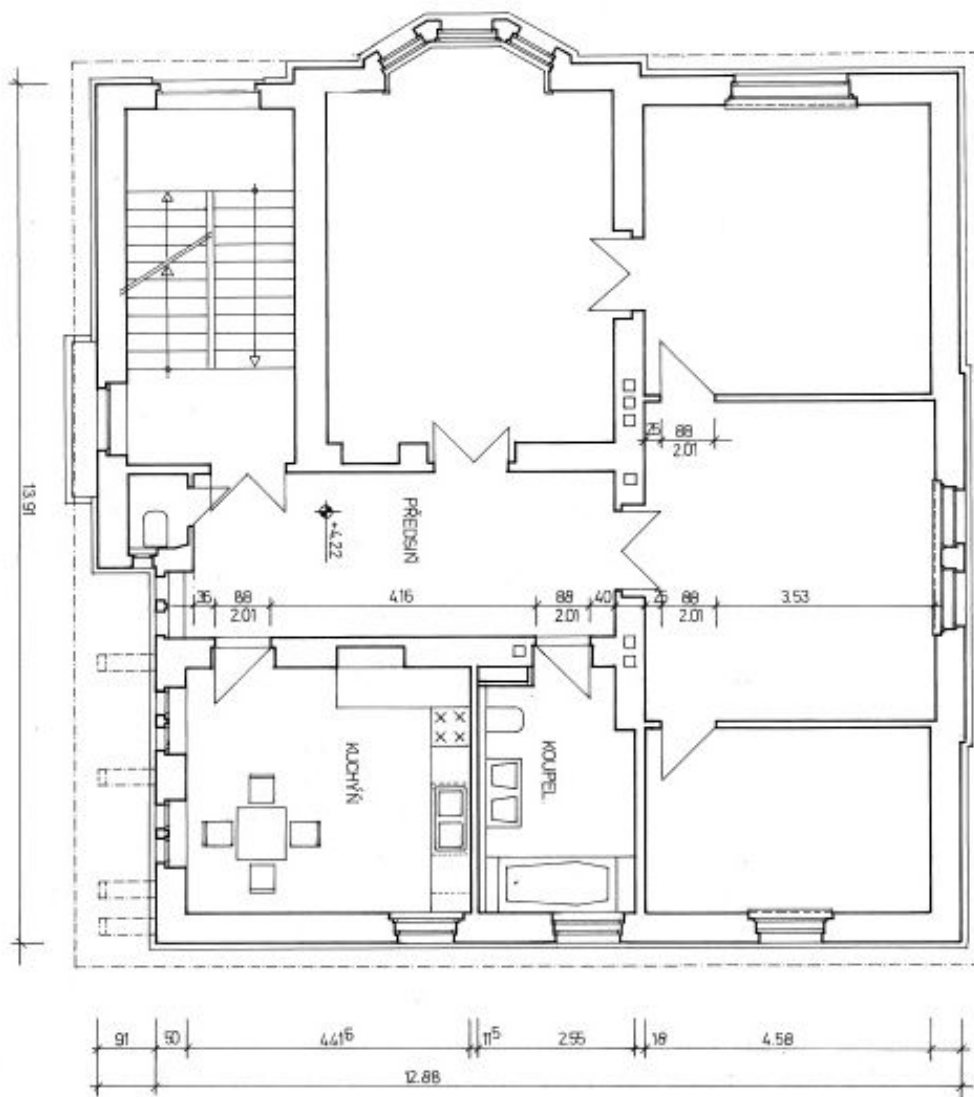

Apartment building

471 m², Prague 5, Smíchov, Mošnova

Sold