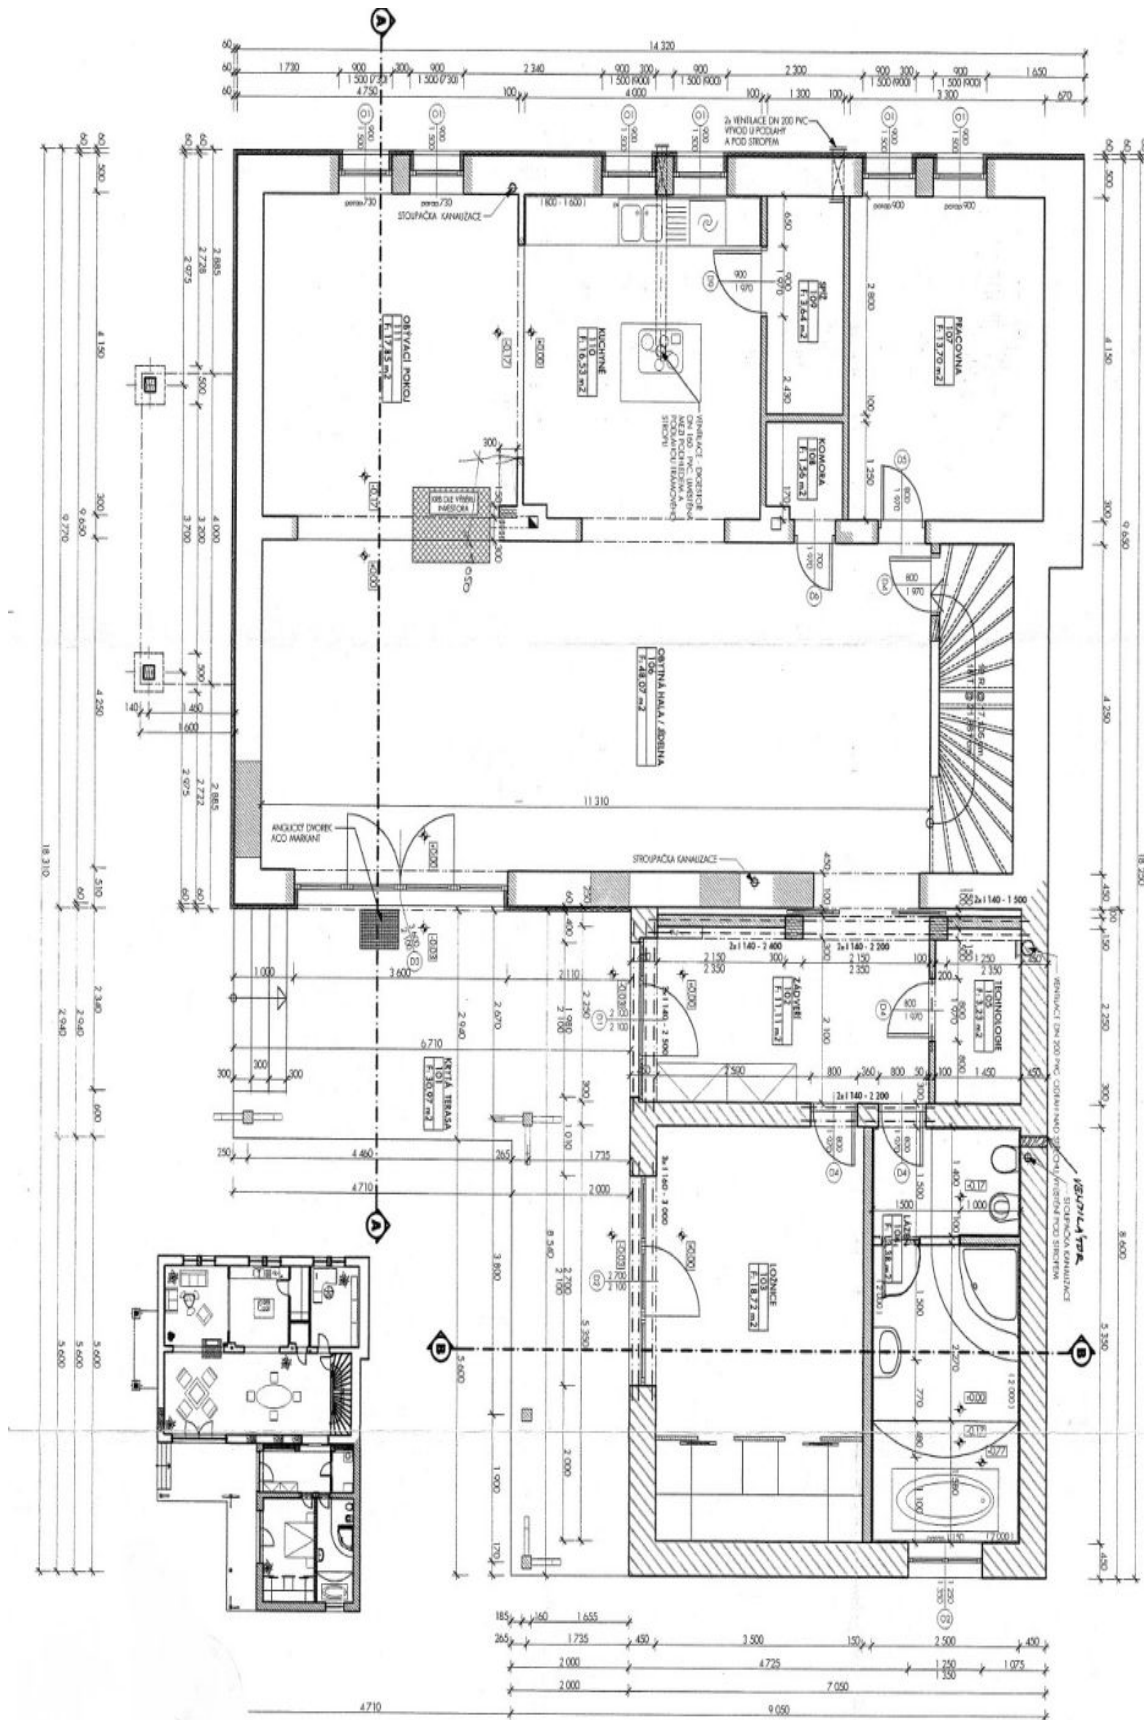

Farmhouse estate Five-bedroom (6+kk)

Sold

Kladno, Kamenné Žehrovice, Na Spáleníšti