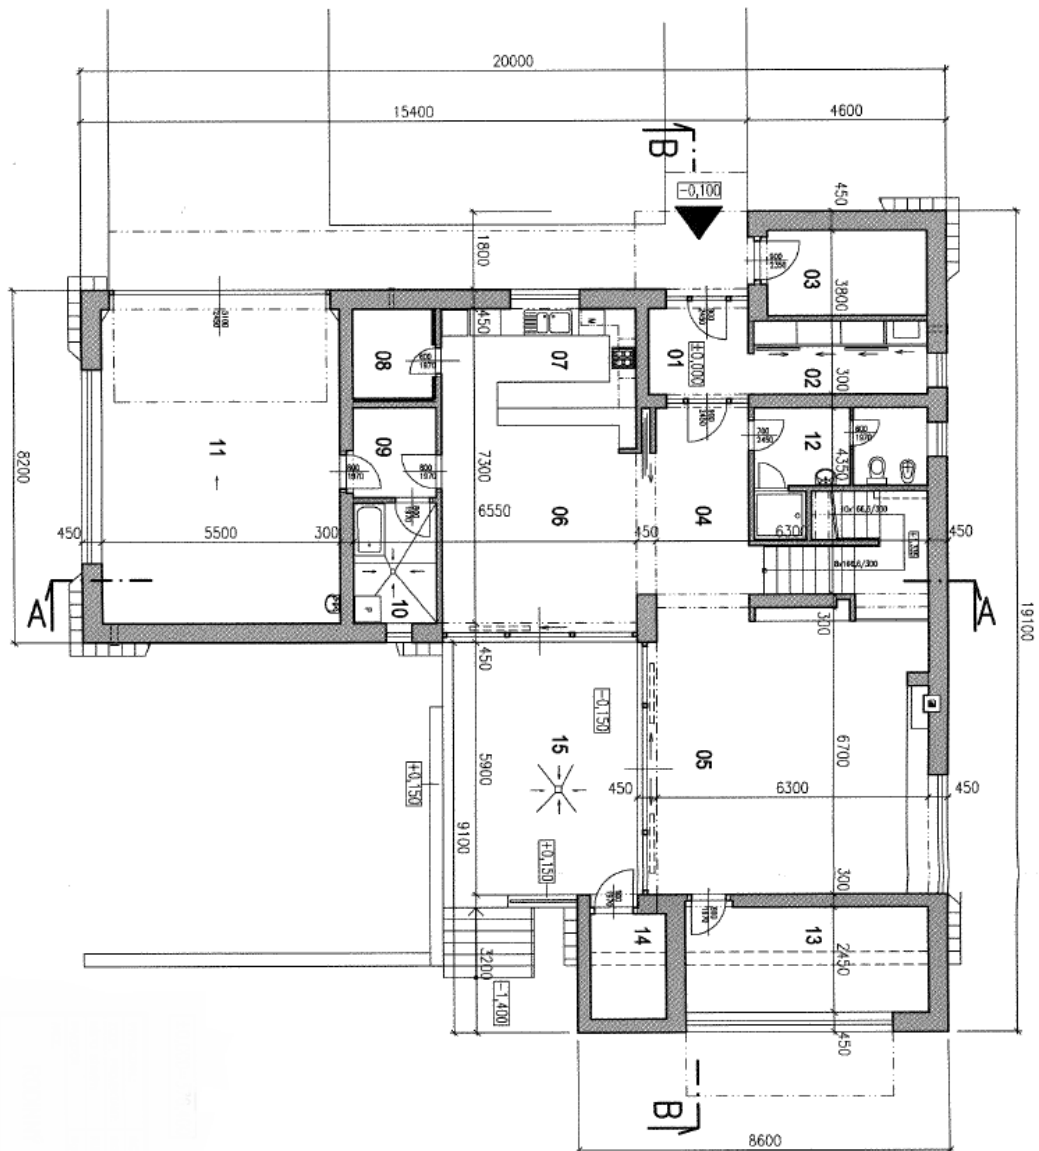

The ground floor consists of a spacious living room, fully equipped kitchen with dining room and pantry, bedroom, bathroom with massage shower and separate toilet, laundry room, and a hallway. On the first floor there are 4 bedrooms, 2 bathrooms with windows and a staircase hall; all rooms have access to a **large terrace**.

Usable area 332,8 m², interior without garage and storage rooms 280.65 m², footprint 242 m², garden 742 m², plot 984 m².

House Five-bedroom (6+1)

333 m², Praha-západ, Rudná, Na Skalce

Sold

House Five-bedroom (6+1)

333 m², Praha-západ, Rudná, Na Skalce

Sold

House Five-bedroom (6+1)

333 m², Praha-západ, Rudná, Na Skalce

Sold

House Five-bedroom (6+1)

333 m², Praha-západ, Rudná, Na Skalce

Sold