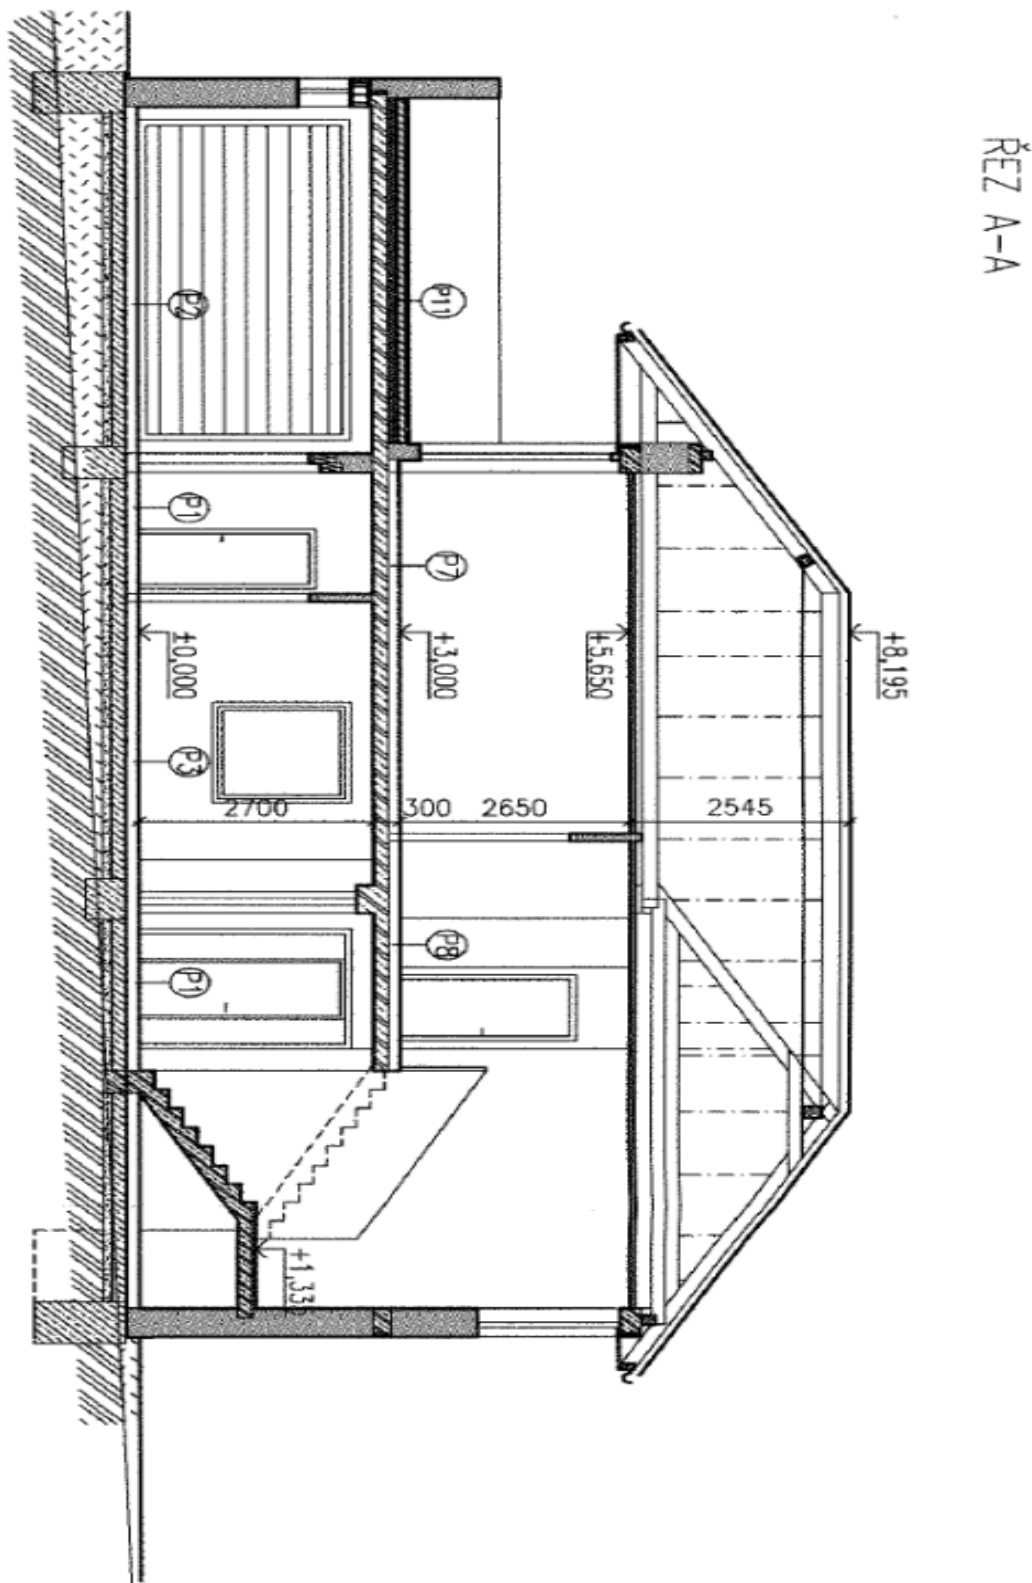

The ground floor consists of a spacious living room, fully equipped kitchen with dining room and pantry, bedroom, bathroom with massage shower and separate toilet, laundry room, and a hallway. On the first floor there are 4 bedrooms, 2 bathrooms with windows and a staircase hall; all rooms have access to a **large terrace**.

Usable area 332,8 m², interior without garage and storage rooms 280.65 m², footprint 242 m², garden 742 m², plot 984 m².

House Five-bedroom (6+1)

333 m², Praha-západ, Rudná, Na Skalce

Sold

House Five-bedroom (6+1)

333 m², Praha-západ, Rudná, Na Skalce

Sold

House Five-bedroom (6+1)

333 m², Praha-západ, Rudná, Na Skalce

Sold

House Five-bedroom (6+1)

333 m², Praha-západ, Rudná, Na Skalce

Sold