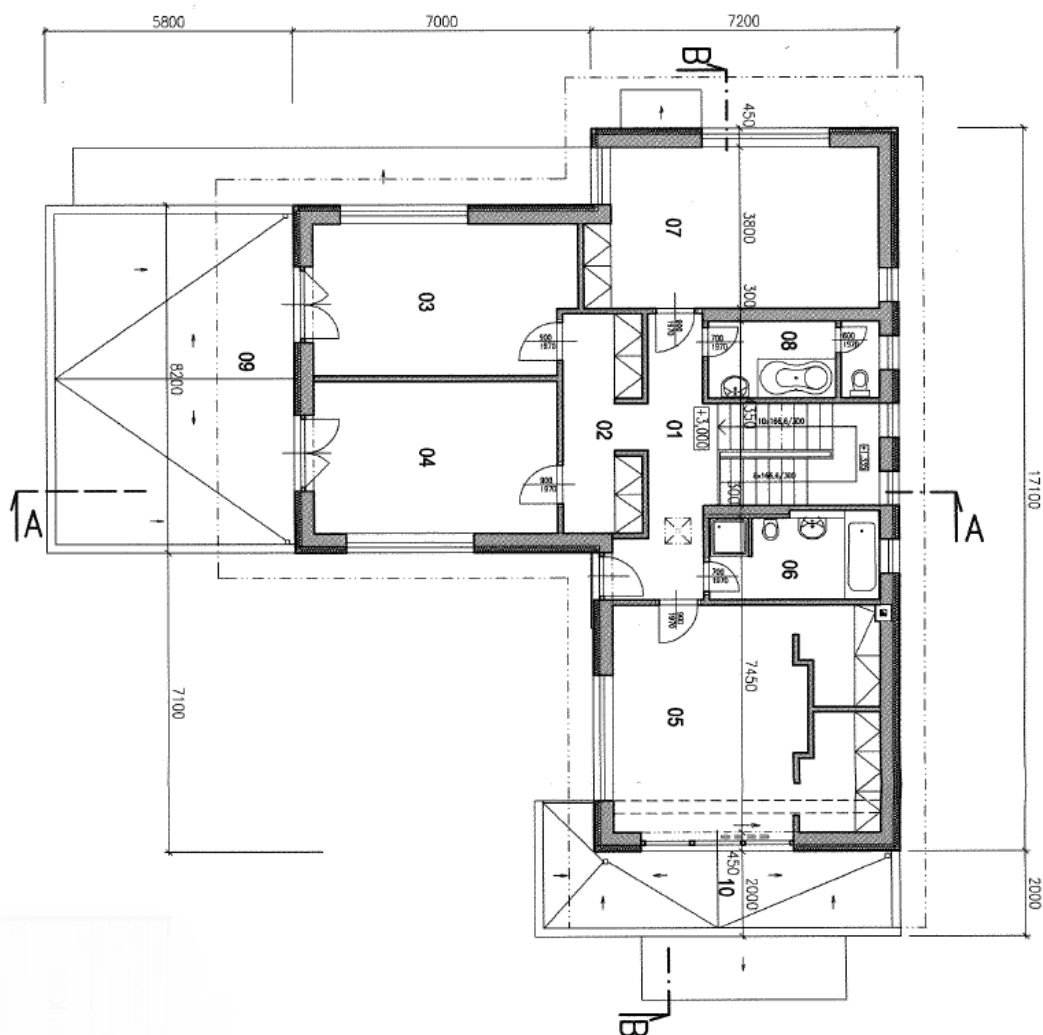

The ground floor consists of a spacious living room, fully equipped kitchen with dining room and pantry, bedroom, bathroom with massage shower and separate toilet, laundry room, and a hallway. On the first floor there are 4 bedrooms, 2 bathrooms with windows and a staircase hall; all rooms have access to a **large terrace**.

Usable area 332,8 m², interior without garage and storage rooms 280.65 m², footprint 242 m², garden 742 m², plot 984 m².

House Five-bedroom (6+1)

333 m², Praha-západ, Rudná, Na Skalce

Sold

House Five-bedroom (6+1)

333 m², Praha-západ, Rudná, Na Skalce

Sold

House Five-bedroom (6+1)

333 m², Praha-západ, Rudná, Na Skalce

Sold

House Five-bedroom (6+1)

333 m², Praha-západ, Rudná, Na Skalce

Sold