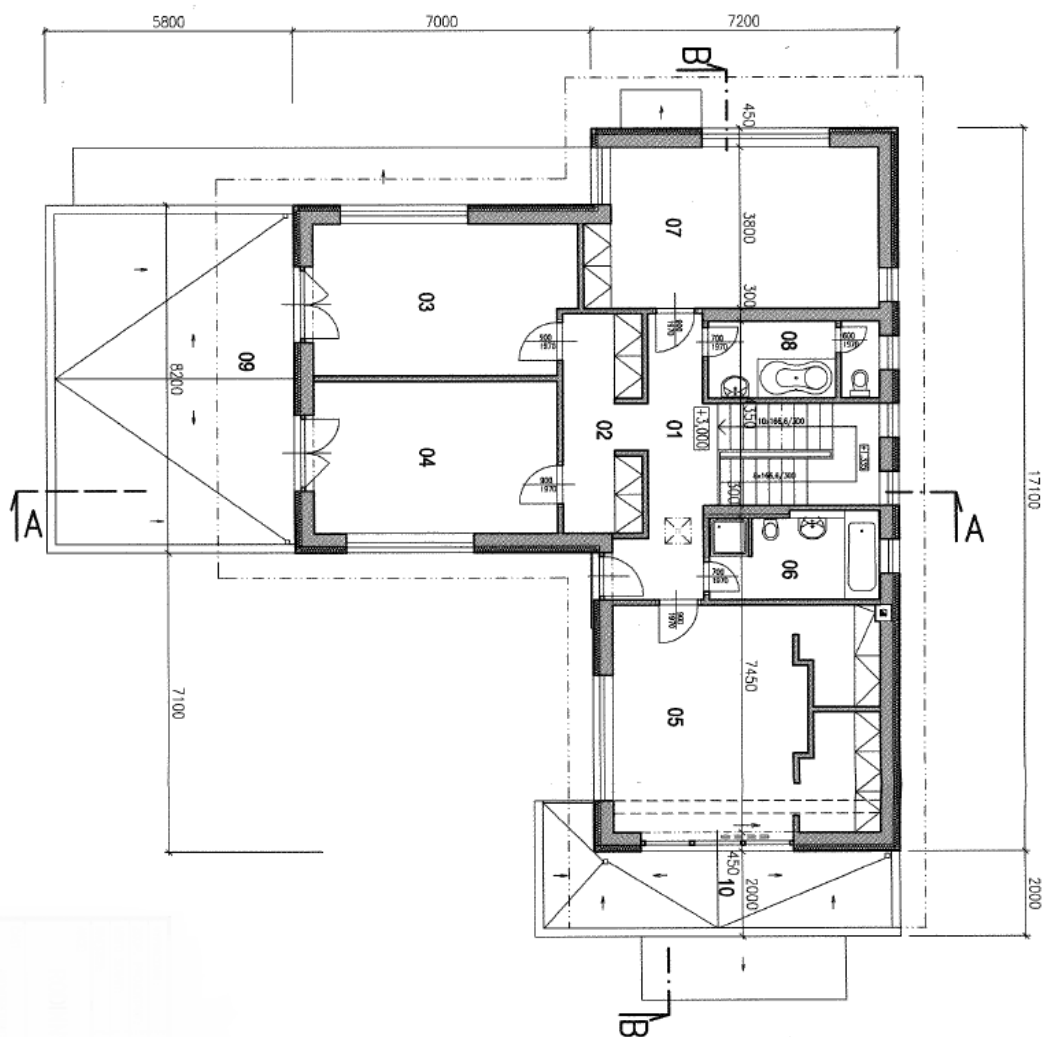

The ground floor consists of a spacious living room, fully equipped kitchen with dining room and pantry, bedroom, bathroom with massage shower and separate toilet, laundry room, and a hallway. On the first floor there are 4 bedrooms, 2 bathrooms with windows and a staircase hall; all rooms have access to a **large terrace**.

Usable area 332,8 m², interior without garage and storage rooms 280.65 m², footprint 242 m², garden 742 m², plot 984 m².

House Five-bedroom (6+1)

333 m², Praha-západ, Rudná, Na Skalce

Sold

House Five-bedroom (6+1)

333 m², Praha-západ, Rudná, Na Skalce

Sold

House Five-bedroom (6+1)

333 m², Praha-západ, Rudná, Na Skalce

Sold

House Five-bedroom (6+1)

333 m², Praha-západ, Rudná, Na Skalce

Sold