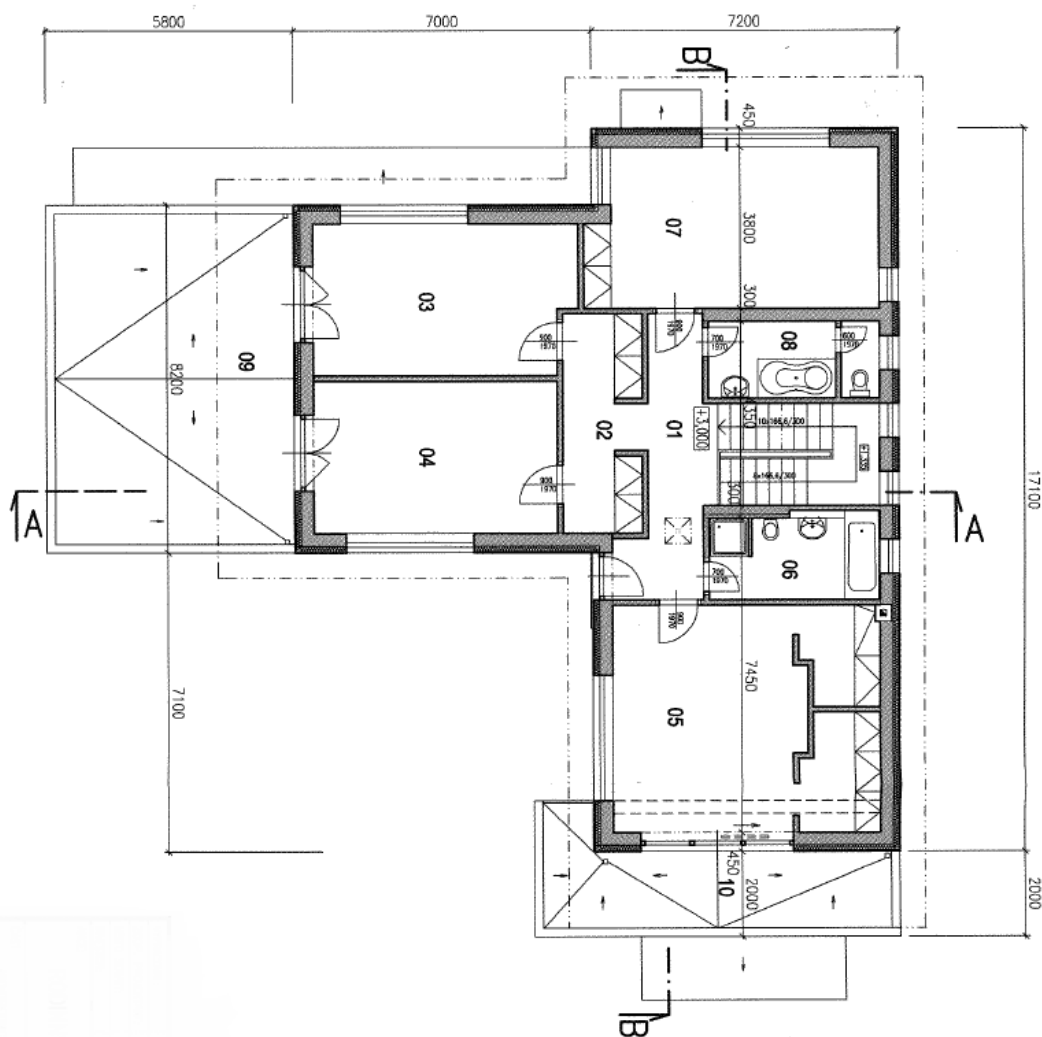

The ground floor consists of a spacious living room, fully equipped kitchen with dining room and pantry, bedroom, bathroom with massage shower and separate toilet, laundry room, and a hallway. On the first floor there are 4 bedrooms, 2 bathrooms with windows and a staircase hall; all rooms have access to a **large terrace**.

Usable area 332,8 m², interior without garage and storage rooms 280.65 m², footprint 242 m², garden 742 m², plot 984 m².

House Five-bedroom (6+1)

333 m², Praha-západ, Rudná, Na Skalce

Sold

House Five-bedroom (6+1)

333 m², Praha-západ, Rudná, Na Skalce

Sold

House Five-bedroom (6+1)

333 m², Praha-západ, Rudná, Na Skalce

Sold

House Five-bedroom (6+1)

333 m², Praha-západ, Rudná, Na Skalce

Sold