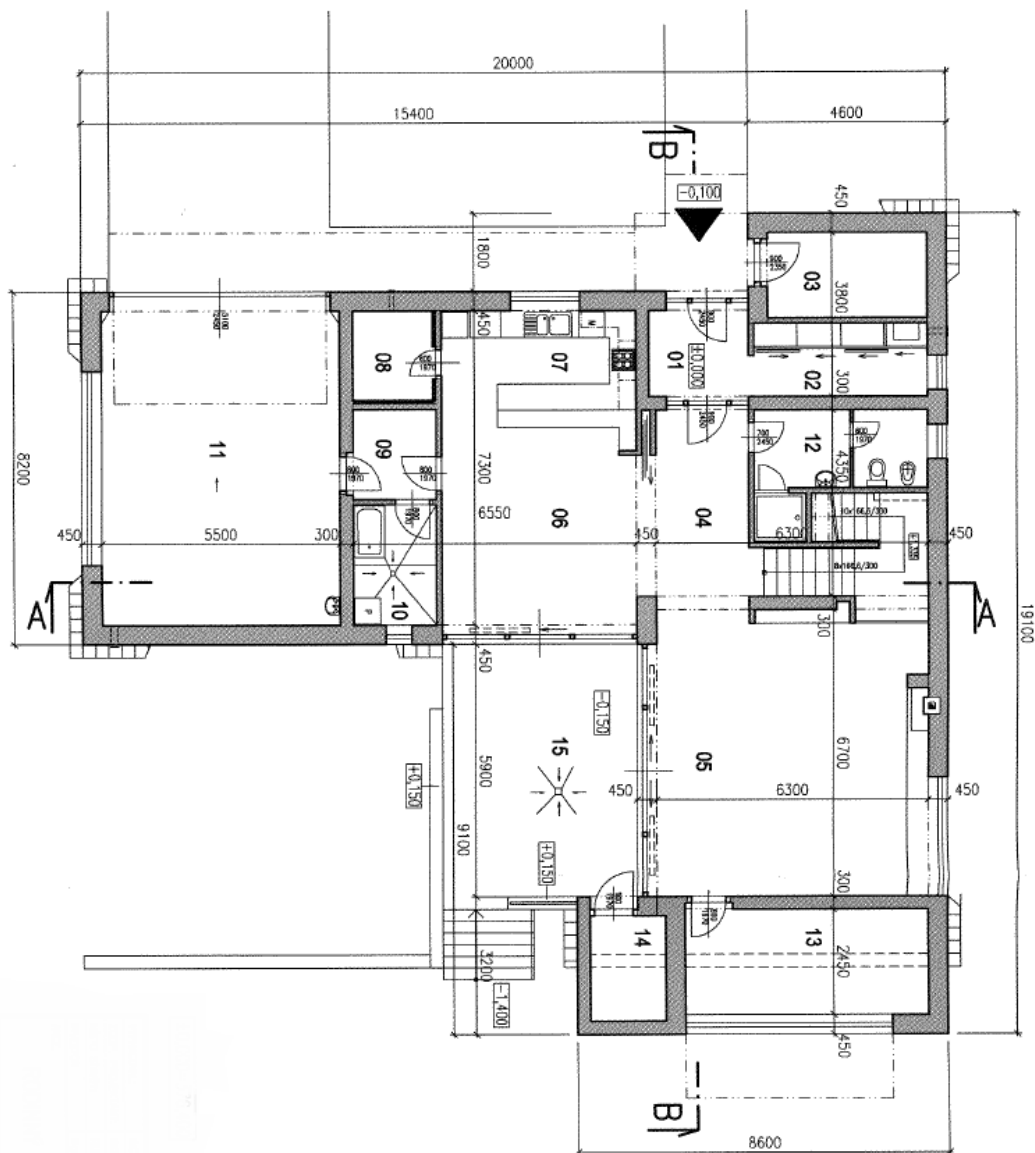

The ground floor consists of a spacious living room, fully equipped kitchen with dining room and pantry, bedroom, bathroom with massage shower and separate toilet, laundry room, and a hallway. On the first floor there are 4 bedrooms, 2 bathrooms with windows and a staircase hall; all rooms have access to a **large terrace**.

Usable area 332,8 m², interior without garage and storage rooms 280.65 m², footprint 242 m², garden 742 m², plot 984 m².

House Five-bedroom (6+1)

333 m², Praha-západ, Rudná, Na Skalce

Sold

House Five-bedroom (6+1)

333 m², Praha-západ, Rudná, Na Skalce

Sold

House Five-bedroom (6+1)

333 m², Praha-západ, Rudná, Na Skalce

Sold

House Five-bedroom (6+1)

333 m², Praha-západ, Rudná, Na Skalce

Sold