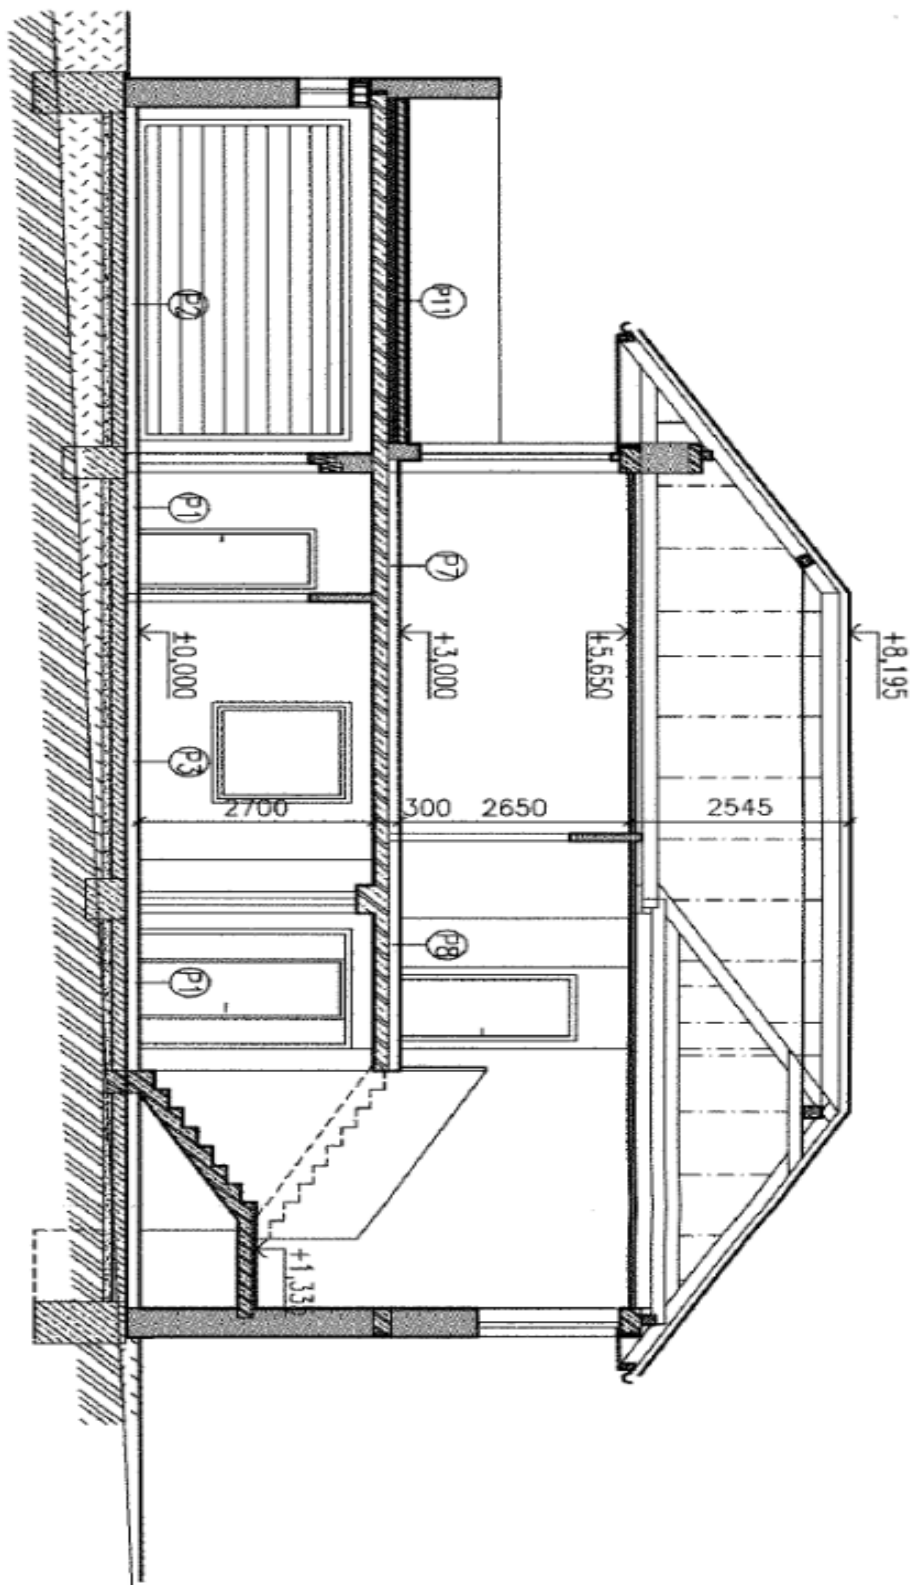

The ground floor consists of a spacious living room, fully equipped kitchen with dining room and pantry, bedroom, bathroom with massage shower and separate toilet, laundry room, and a hallway. On the first floor there are 4 bedrooms, 2 bathrooms with windows and a staircase hall; all rooms have access to a **large terrace**.

Usable area 332,8 m², interior without garage and storage rooms 280.65 m², footprint 242 m², garden 742 m², plot 984 m².

House Five-bedroom (6+1)

333 m², Praha-západ, Rudná, Na Skalce

Sold

House Five-bedroom (6+1)

333 m², Praha-západ, Rudná, Na Skalce

Sold

House Five-bedroom (6+1)

333 m², Praha-západ, Rudná, Na Skalce

Sold

House Five-bedroom (6+1)

333 m², Praha-západ, Rudná, Na Skalce

Sold

ŘEZ A-A

House Five-bedroom (6+1)

333 m², Praha-západ, Rudná, Na Skalce

Sold

POHLED JIHOVÝCHODNÍ

POHLED SEVEROZÁPADNÍ