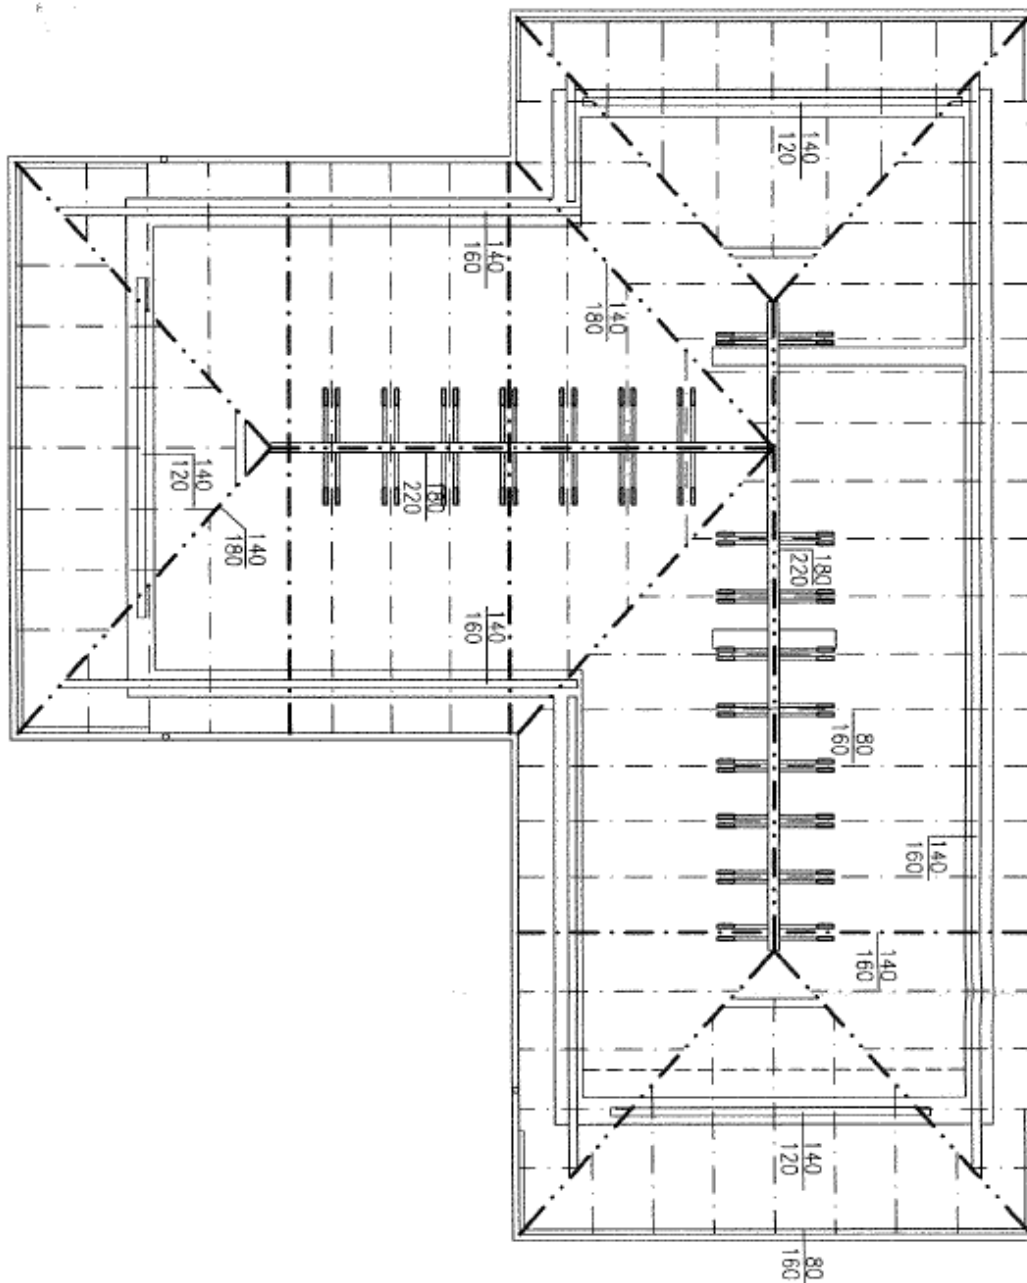

The ground floor consists of a spacious living room, fully equipped kitchen with dining room and pantry, bedroom, bathroom with massage shower and separate toilet, laundry room, and a hallway. On the first floor there are 4 bedrooms, 2 bathrooms with windows and a staircase hall; all rooms have access to a **large terrace**.

333 m², Praha-západ, Rudná, Na Skalce

Sold

House Five-bedroom (6+1)

333 m², Praha-západ, Rudná, Na Skalce

Sold

House Five-bedroom (6+1)

333 m², Praha-západ, Rudná, Na Skalce

Sold