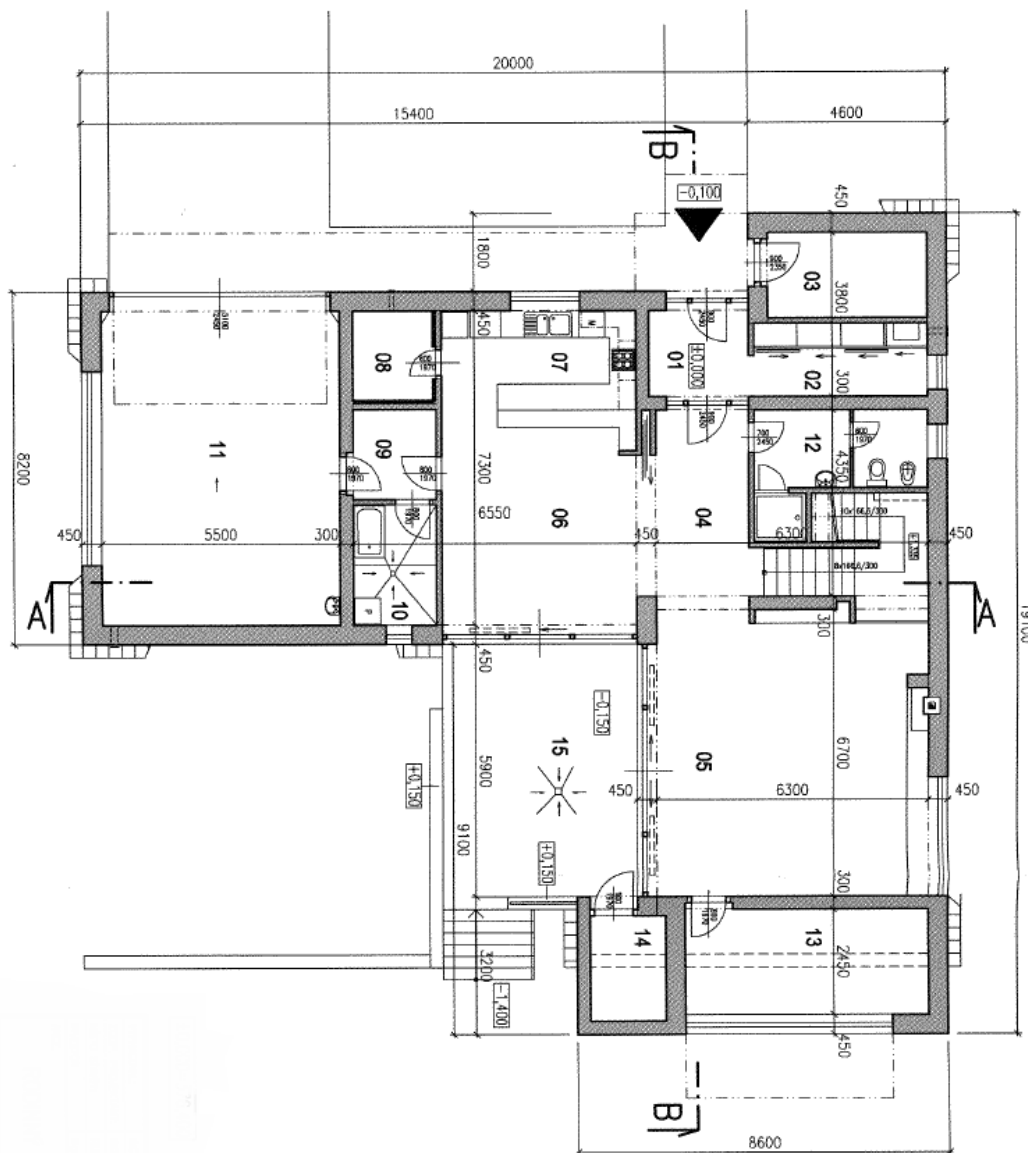

The ground floor consists of a spacious living room, fully equipped kitchen with dining room and pantry, bedroom, bathroom with massage shower and separate toilet, laundry room, and a hallway. On the first floor there are 4 bedrooms, 2 bathrooms with windows and a staircase hall; all rooms have access to a **large terrace**.

Usable area 332,8 m², interior without garage and storage rooms 280.65 m², footprint 242 m², garden 742 m², plot 984 m².

House Five-bedroom (6+1)

333 m², Praha-západ, Rudná, Na Skalce

Sold

House Five-bedroom (6+1)

333 m², Praha-západ, Rudná, Na Skalce

Sold

House Five-bedroom (6+1)

333 m², Praha-západ, Rudná, Na Skalce

Sold

House Five-bedroom (6+1)

333 m², Praha-západ, Rudná, Na Skalce

Sold