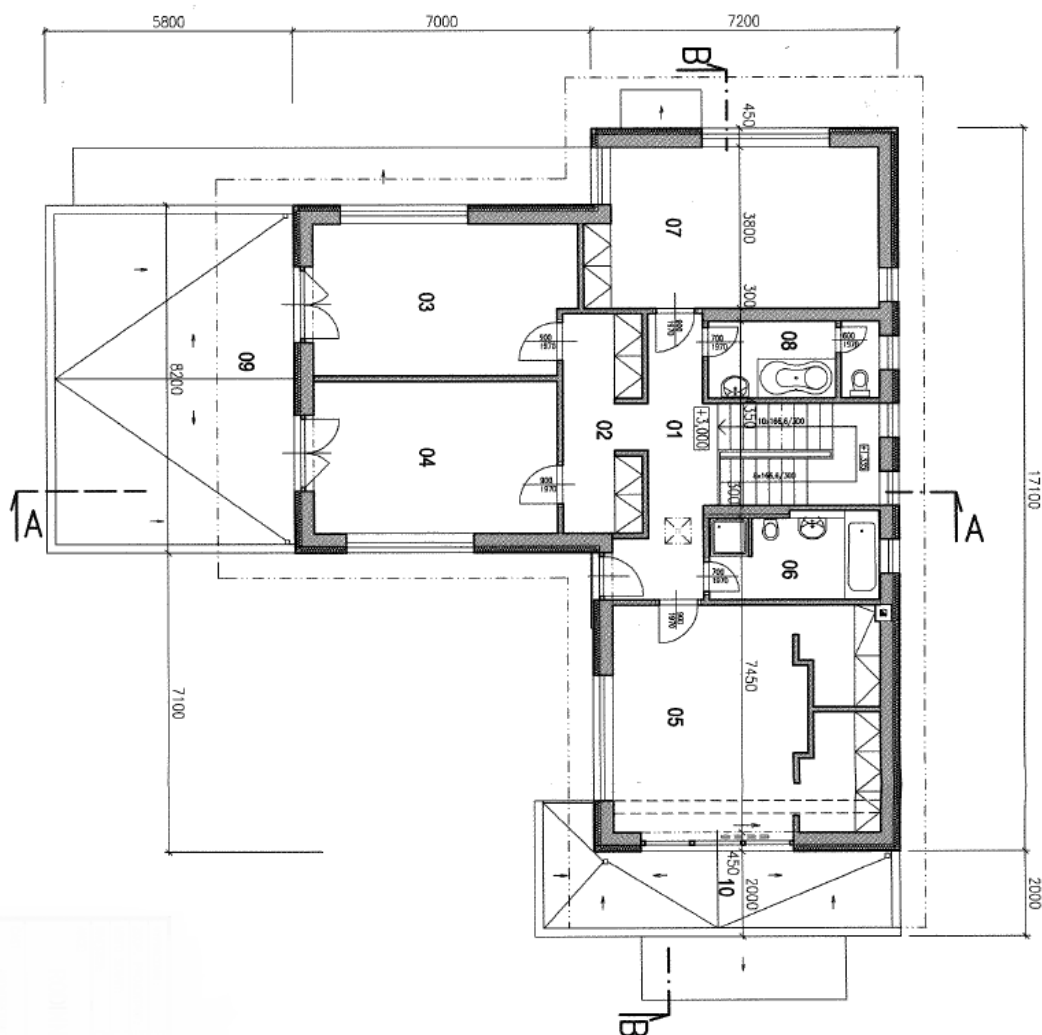

The ground floor consists of a spacious living room, fully equipped kitchen with dining room and pantry, bedroom, bathroom with massage shower and separate toilet, laundry room, and a hallway. On the first floor there are 4 bedrooms, 2 bathrooms with windows and a staircase hall; all rooms have access to a **large terrace**.

Usable area 332,8 m², interior without garage and storage rooms 280.65 m², footprint 242 m², garden 742 m², plot 984 m².

House Five-bedroom (6+1)

333 m², Praha-západ, Rudná, Na Skalce

Sold

House Five-bedroom (6+1)

333 m², Praha-západ, Rudná, Na Skalce

Sold

House Five-bedroom (6+1)

333 m², Praha-západ, Rudná, Na Skalce

Sold

House Five-bedroom (6+1)

333 m², Praha-západ, Rudná, Na Skalce

Sold