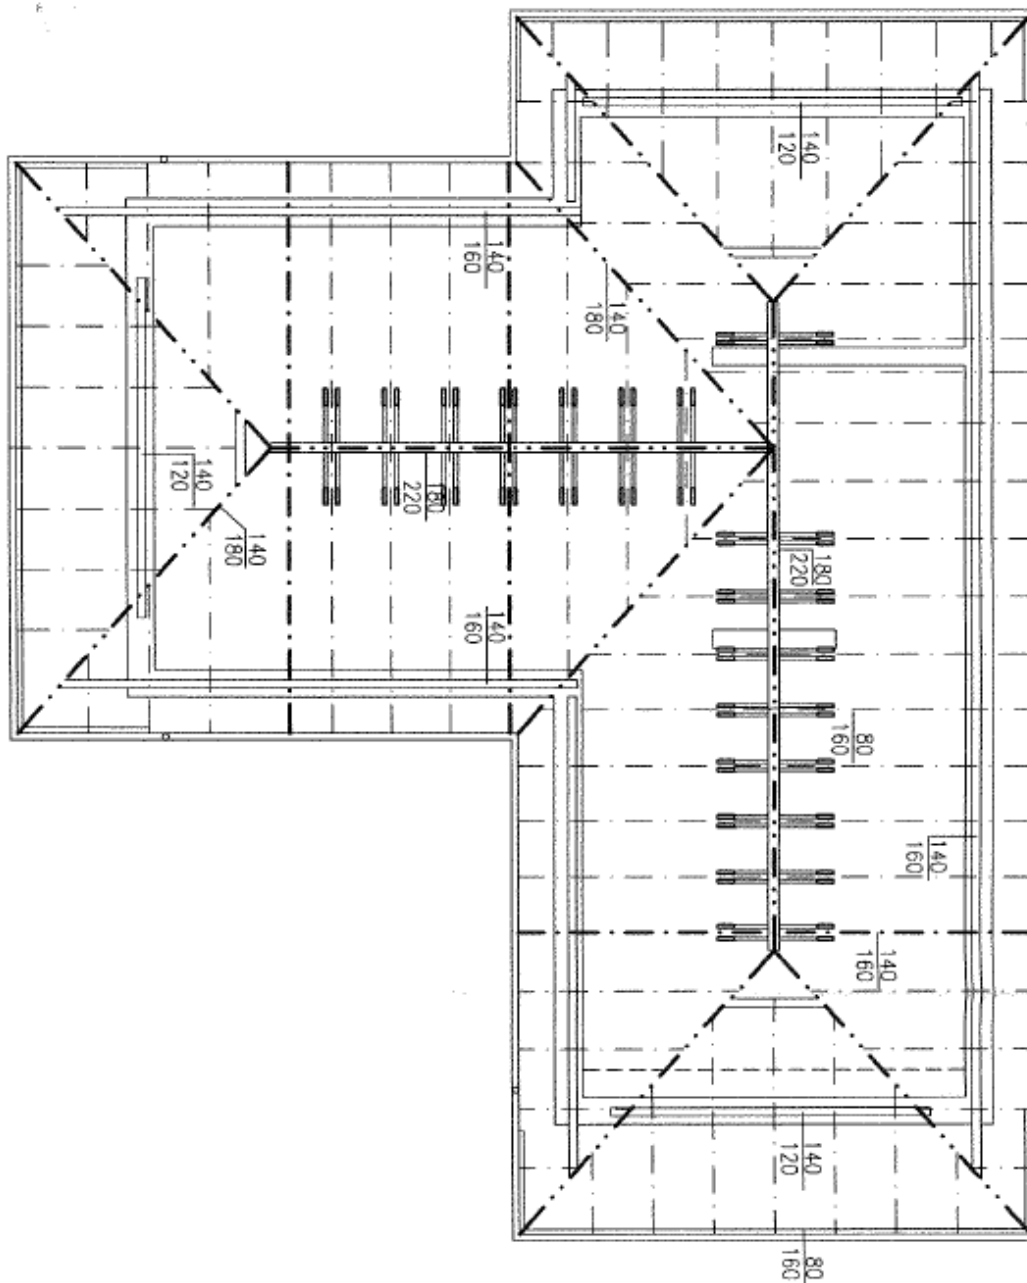

The ground floor consists of a spacious living room, fully equipped kitchen with dining room and pantry, bedroom, bathroom with massage shower and separate toilet, laundry room, and a hallway. On the first floor there are 4 bedrooms, 2 bathrooms with windows and a staircase hall; all rooms have access to a **large terrace**.

333 m², Praha-západ, Rudná, Na Skalce

Sold

House Five-bedroom (6+1)

333 m², Praha-západ, Rudná, Na Skalce

Sold

House Five-bedroom (6+1)

333 m², Praha-západ, Rudná, Na Skalce

Sold

ŘEZ A-A

House Five-bedroom (6+1)

333 m², Praha-západ, Rudná, Na Skalce

Sold

POHLED JIHOVÝCHODNÍ

POHLED SEVEROZÁPADNÍ