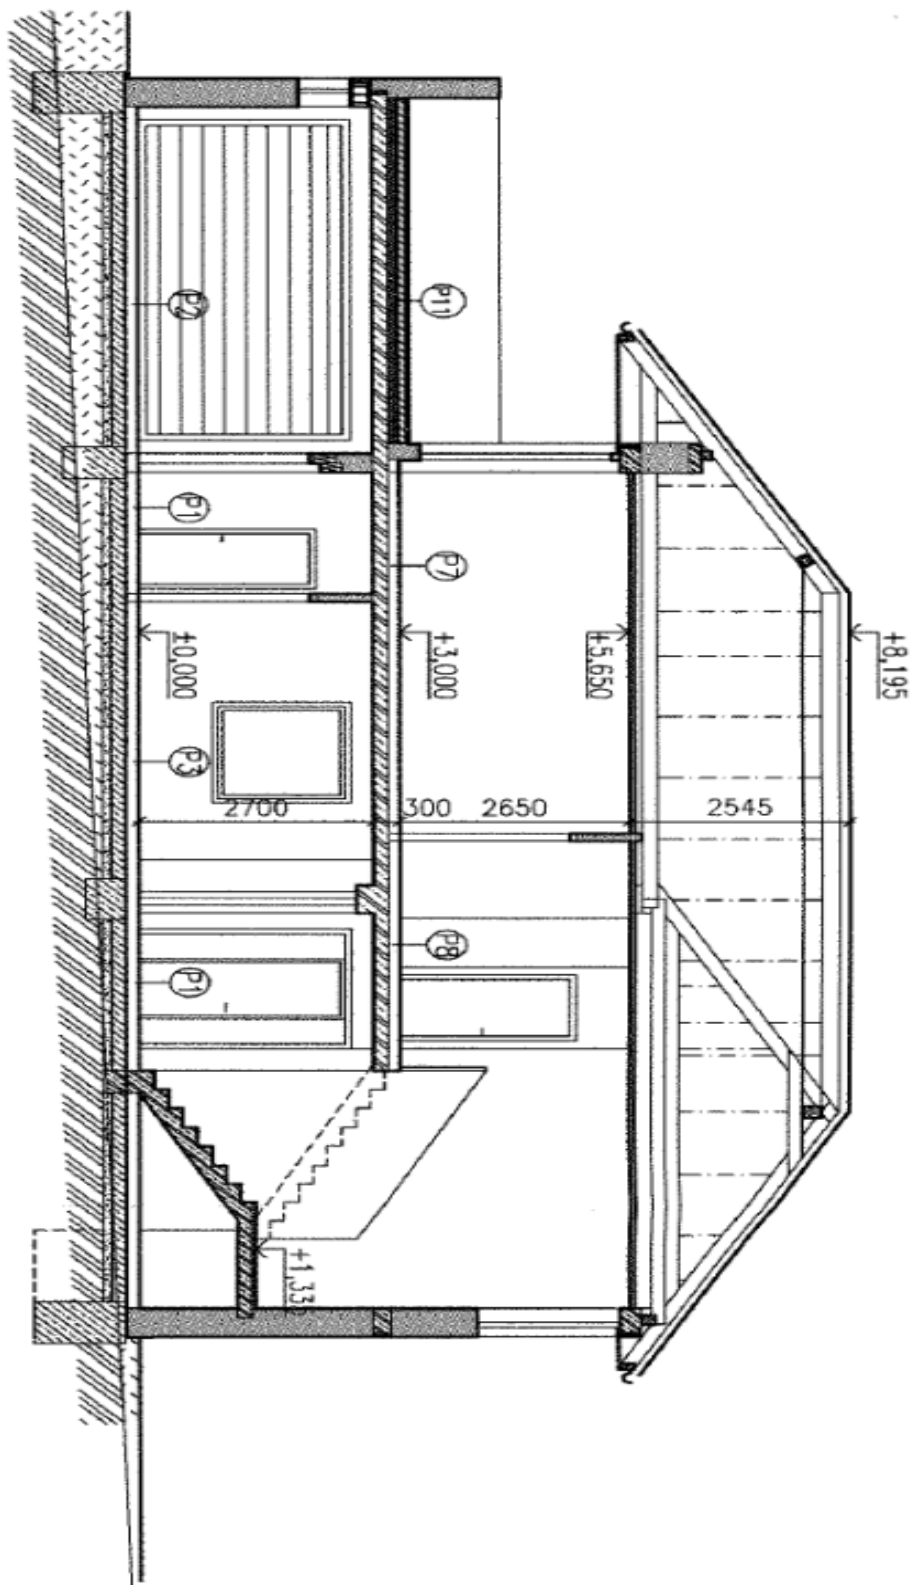

The ground floor consists of a spacious living room, fully equipped kitchen with dining room and pantry, bedroom, bathroom with massage shower and separate toilet, laundry room, and a hallway. On the first floor there are 4 bedrooms, 2 bathrooms with windows and a staircase hall; all rooms have access to a **large terrace**.

Usable area 332,8 m², interior without garage and storage rooms 280.65 m², footprint 242 m², garden 742 m², plot 984 m².

House Five-bedroom (6+1)

333 m², Praha-západ, Rudná, Na Skalce

Sold

House Five-bedroom (6+1)

333 m², Praha-západ, Rudná, Na Skalce

Sold

House Five-bedroom (6+1)

333 m², Praha-západ, Rudná, Na Skalce

Sold

House Five-bedroom (6+1)

333 m², Praha-západ, Rudná, Na Skalce

Sold

ŘEZ A-A

House Five-bedroom (6+1)

333 m², Praha-západ, Rudná, Na Skalce

Sold