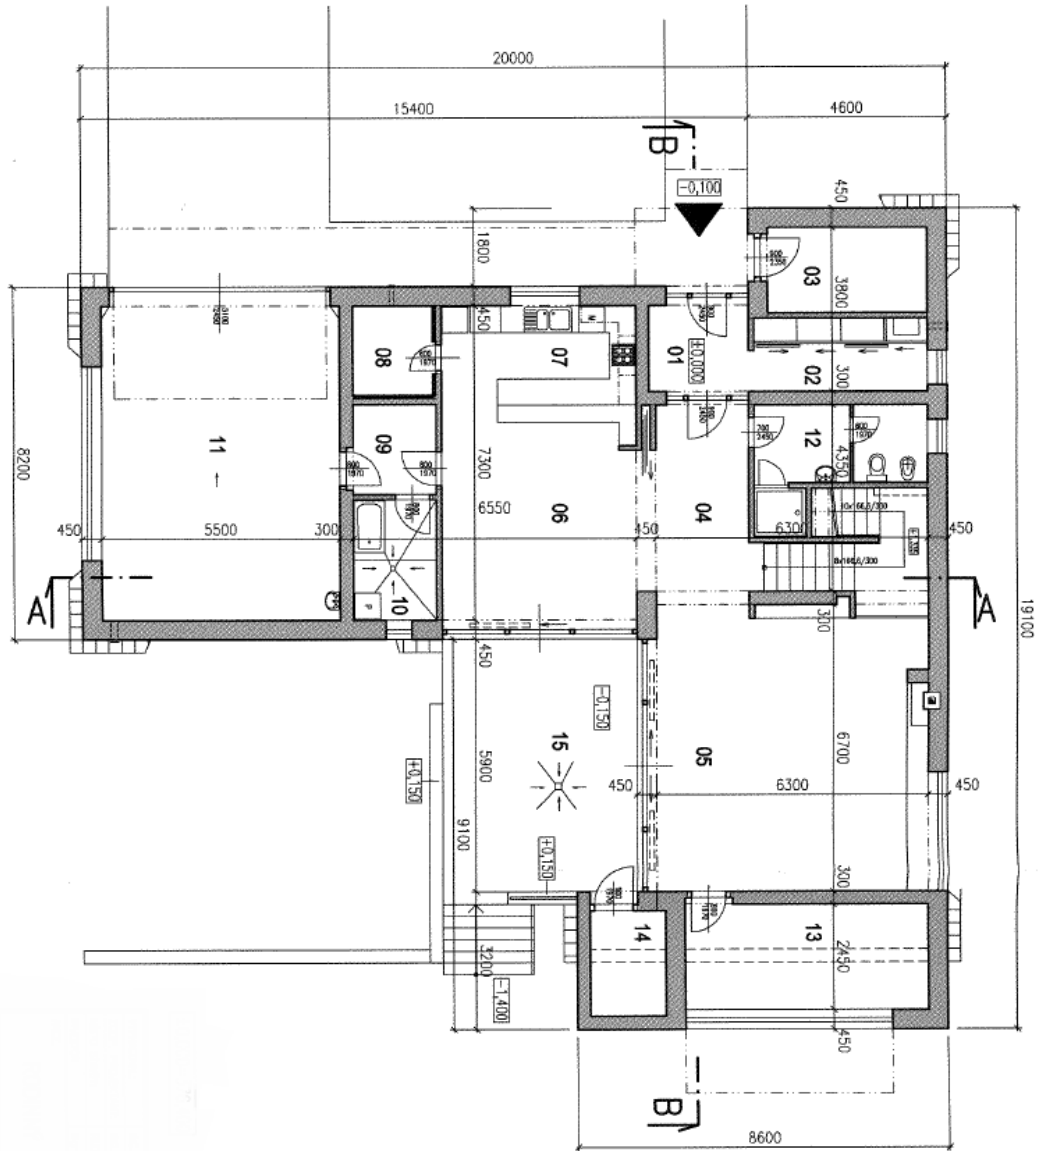

The ground floor consists of a spacious living room, fully equipped kitchen with dining room and pantry, bedroom, bathroom with massage shower and separate toilet, laundry room, and a hallway. On the first floor there are 4 bedrooms, 2 bathrooms with windows and a staircase hall; all rooms have access to a **large terrace**.

Usable area 332,8 m², interior without garage and storage rooms 280.65 m², footprint 242 m², garden 742 m², plot 984 m².

House Five-bedroom (6+1)

333 m², Praha-západ, Rudná, Na Skalce

Sold

House Five-bedroom (6+1)

333 m², Praha-západ, Rudná, Na Skalce

Sold

House Five-bedroom (6+1)

333 m², Praha-západ, Rudná, Na Skalce

Sold

House Five-bedroom (6+1)

333 m², Praha-západ, Rudná, Na Skalce

Sold