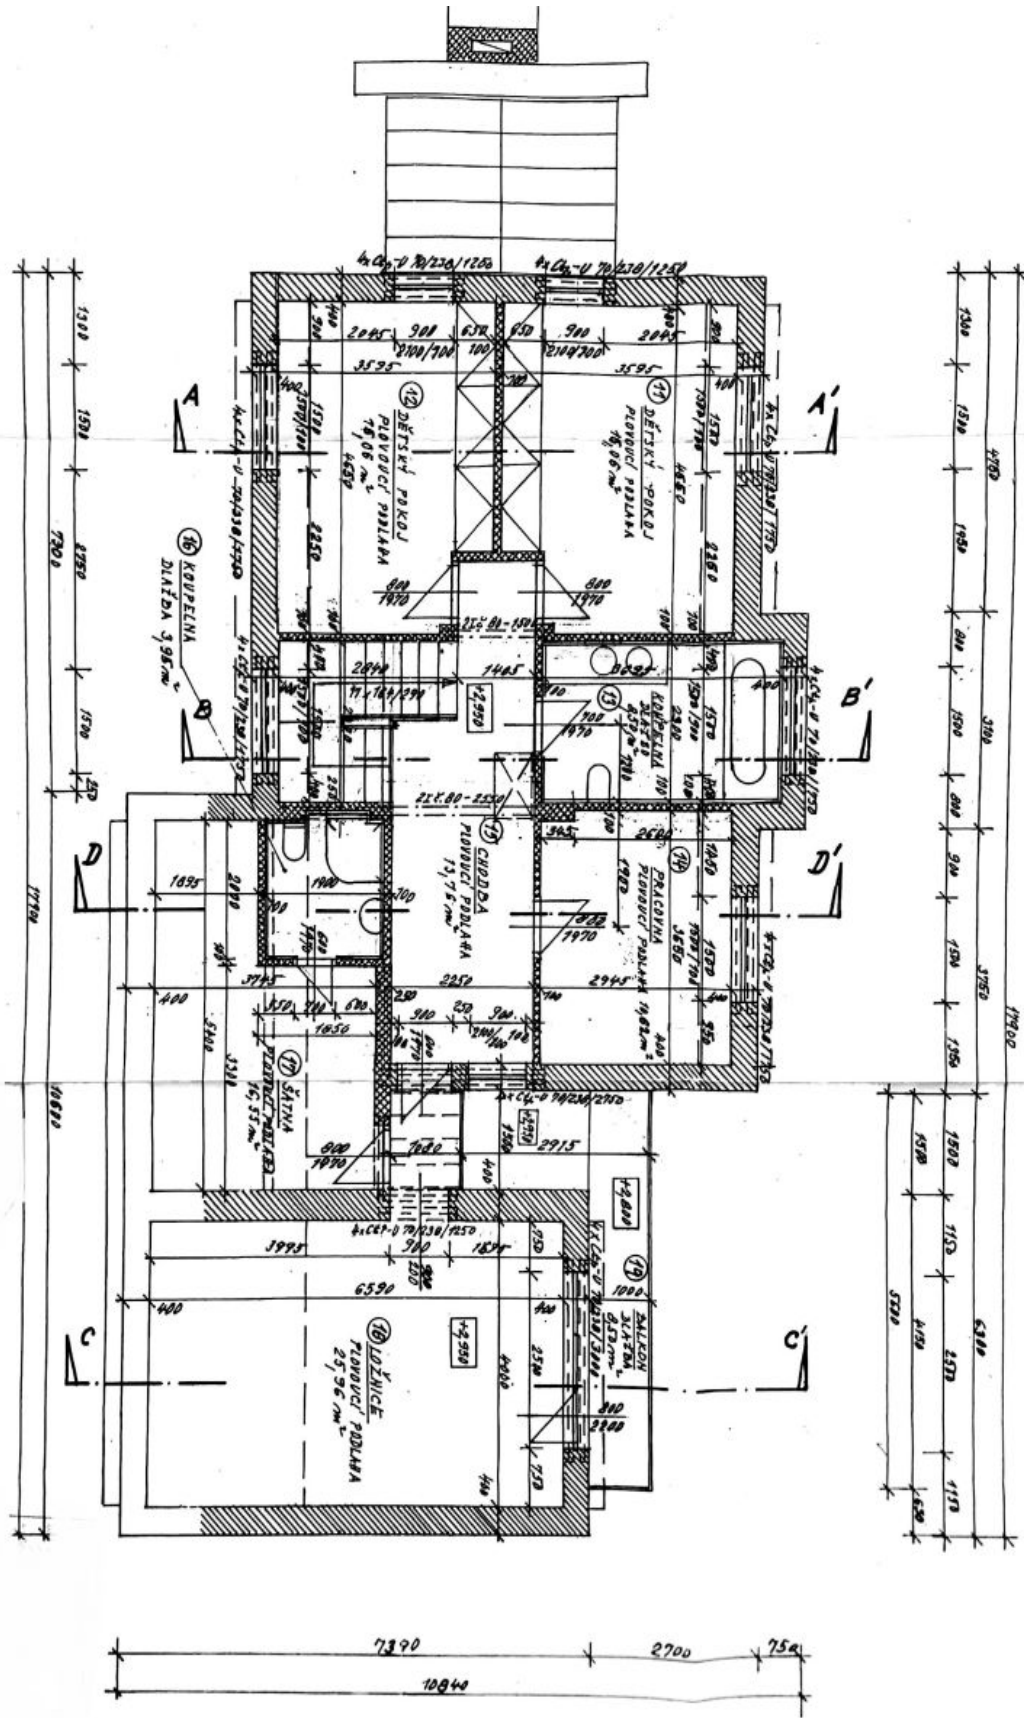

House Six-bedroom (7+kk)

250 m², Prague 4, Kunratice, Nad Šeberákem

Sold