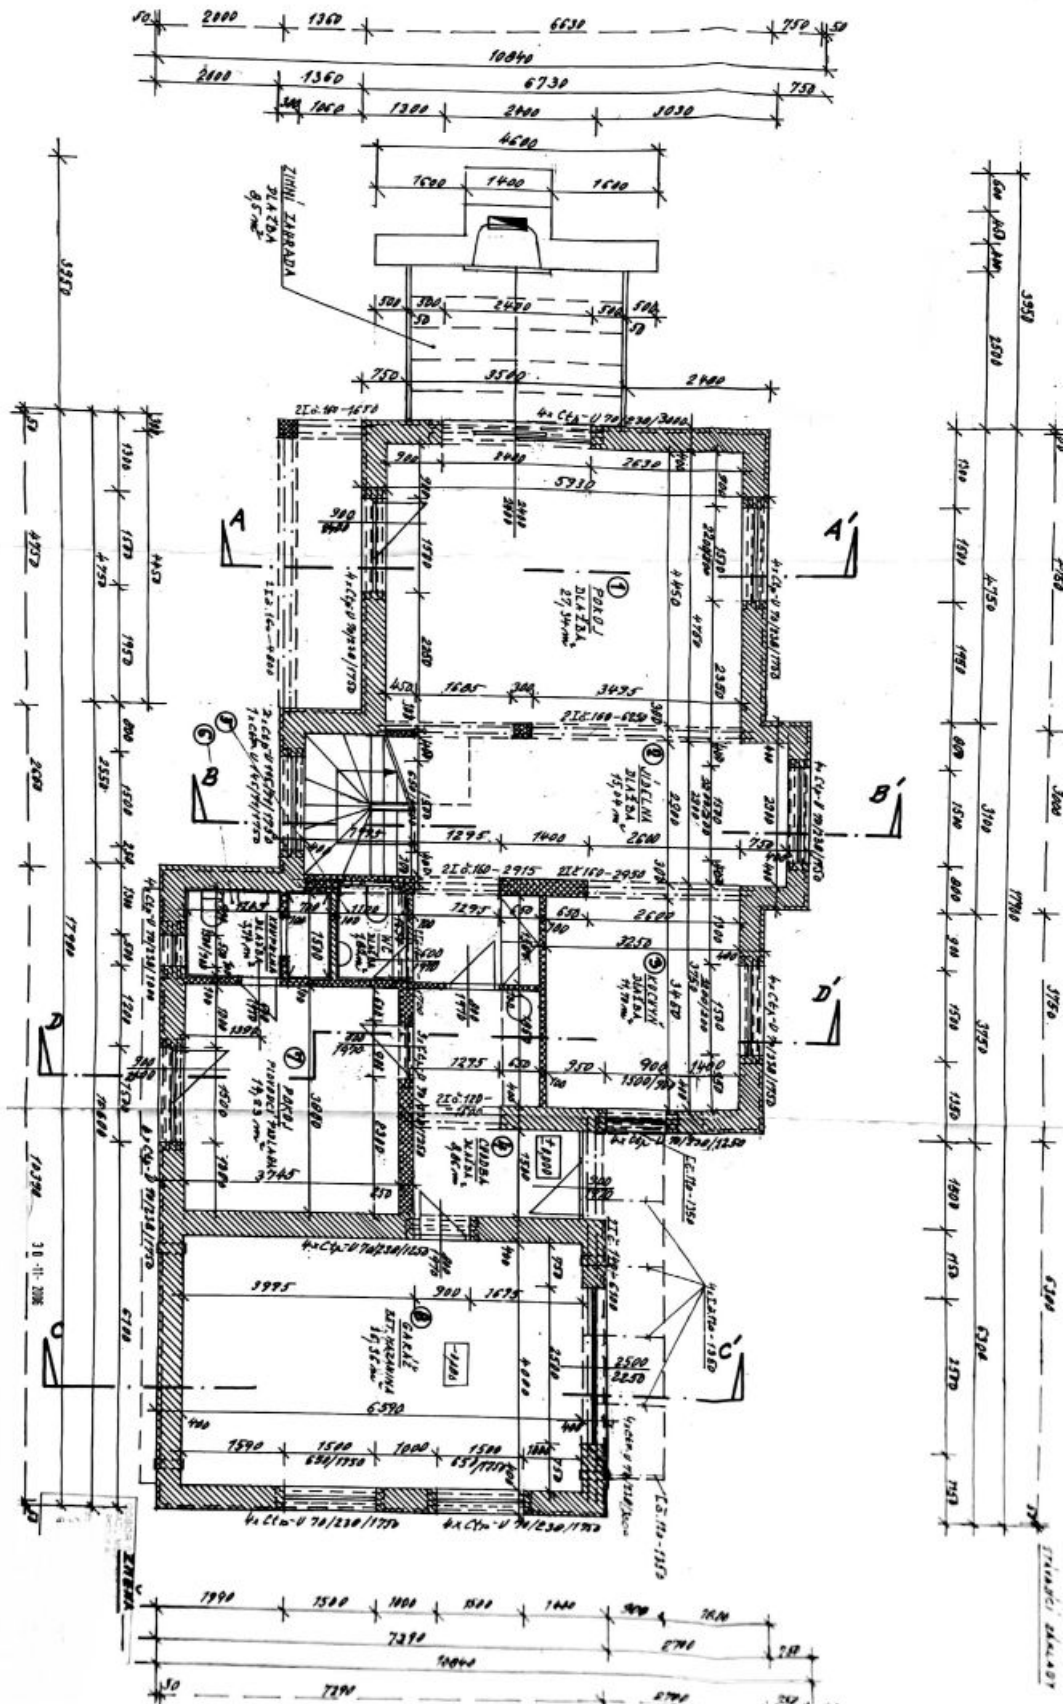

The ground floor is wheelchair accessible. It consists of an entrance hall with direct access to the one-car garage, a bedroom with en-suite bathroom, separate toilet, and a living room with kitchen and dining area. The 1st floor features 3 bedrooms, a study, 2 bathrooms, and a walk-in wardrobe. The attic is used as a storage space.

Interior 250 m² built-up area 154 m², garden 771 m², plot 925 m².

House Six-bedroom (7+kk)

250 m², Prague 4, Kunratice, Nad Šeberákem

Sold

House Six-bedroom (7+kk)

250 m², Prague 4, Kunratice, Nad Šeberákem

Sold

House Six-bedroom (7+kk)

250 m², Prague 4, Kunratice, Nad Šeberákem

Sold