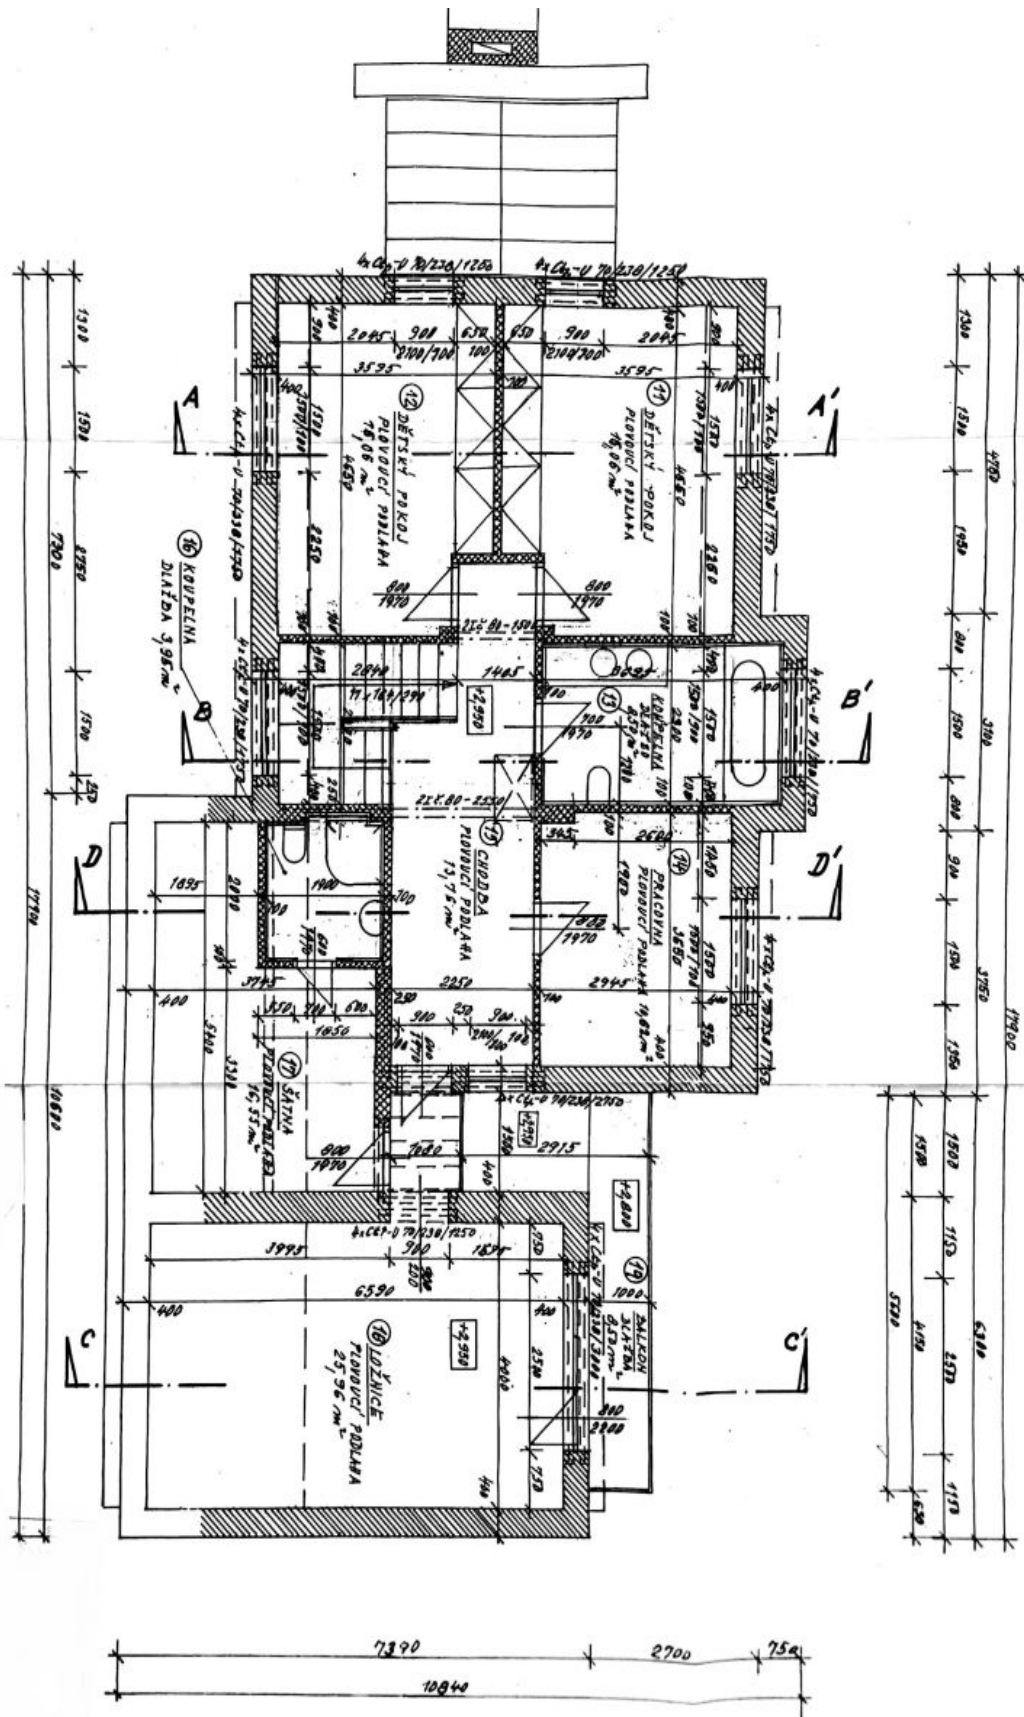

The ground floor is wheelchair accessible. It consists of an entrance hall with direct access to the one-car garage, a bedroom with en-suite bathroom, separate toilet, and a living room with kitchen and dining area. The 1st floor features 3 bedrooms, a study, 2 bathrooms, and a walk-in wardrobe. The attic is used as a storage space.

Interior 250 m² built-up area 154 m², garden 771 m², plot 925 m².

House Six-bedroom (7+kk)

250 m², Prague 4, Kunratice, Nad Šeberákem

Sold

House Six-bedroom (7+kk)

250 m², Prague 4, Kunratice, Nad Šeberákem

Sold

House Six-bedroom (7+kk)

250 m², Prague 4, Kunratice, Nad Šeberákem

Sold