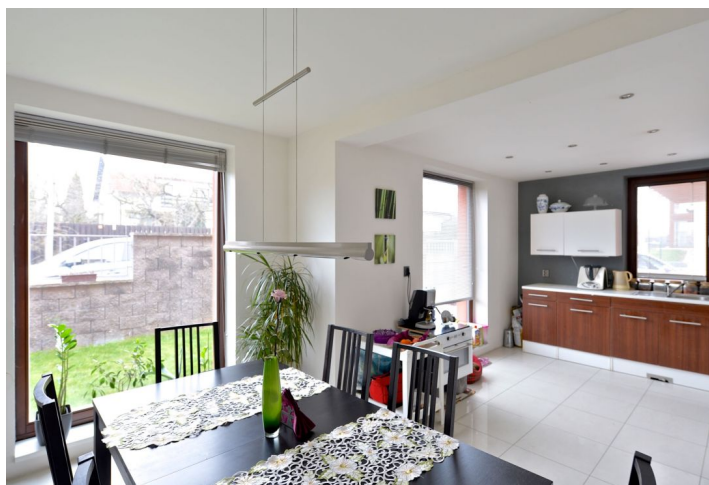

House Six-bedroom (7+kk)

250 m², Prague 4, Kunratice, Nad Šeberákem

Sold