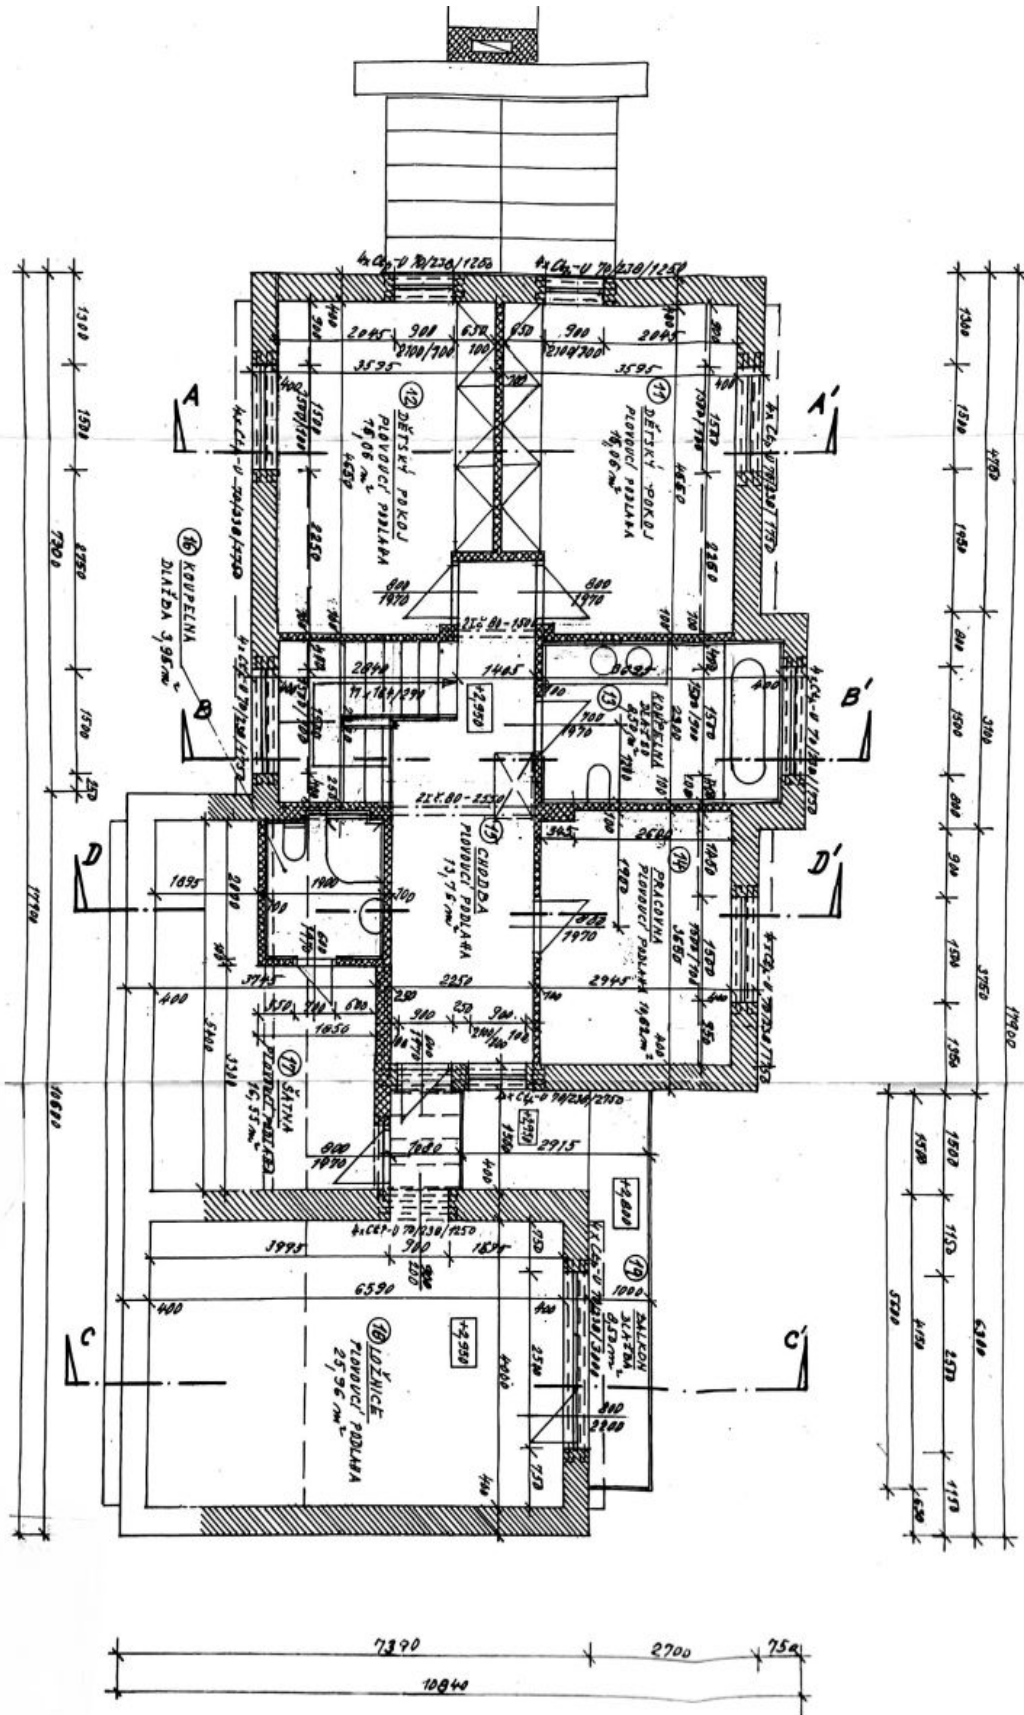

The ground floor is wheelchair accessible. It consists of an entrance hall with direct access to the one-car garage, a bedroom with en-suite bathroom, separate toilet, and a living room with kitchen and dining area. The 1st floor features 3 bedrooms, a study, 2 bathrooms, and a walk-in wardrobe. The attic is used as a storage space.

Interior 250 m² built-up area 154 m², garden 771 m², plot 925 m².

House Six-bedroom (7+kk)

250 m², Praha 4, Kunratice, Nad Šeberákem

Sold

House Six-bedroom (7+kk)

250 m², Praha 4, Kunratice, Nad Šeberákem

Sold

House Six-bedroom (7+kk)

250 m², Praha 4, Kunratice, Nad Šeberákem

Sold