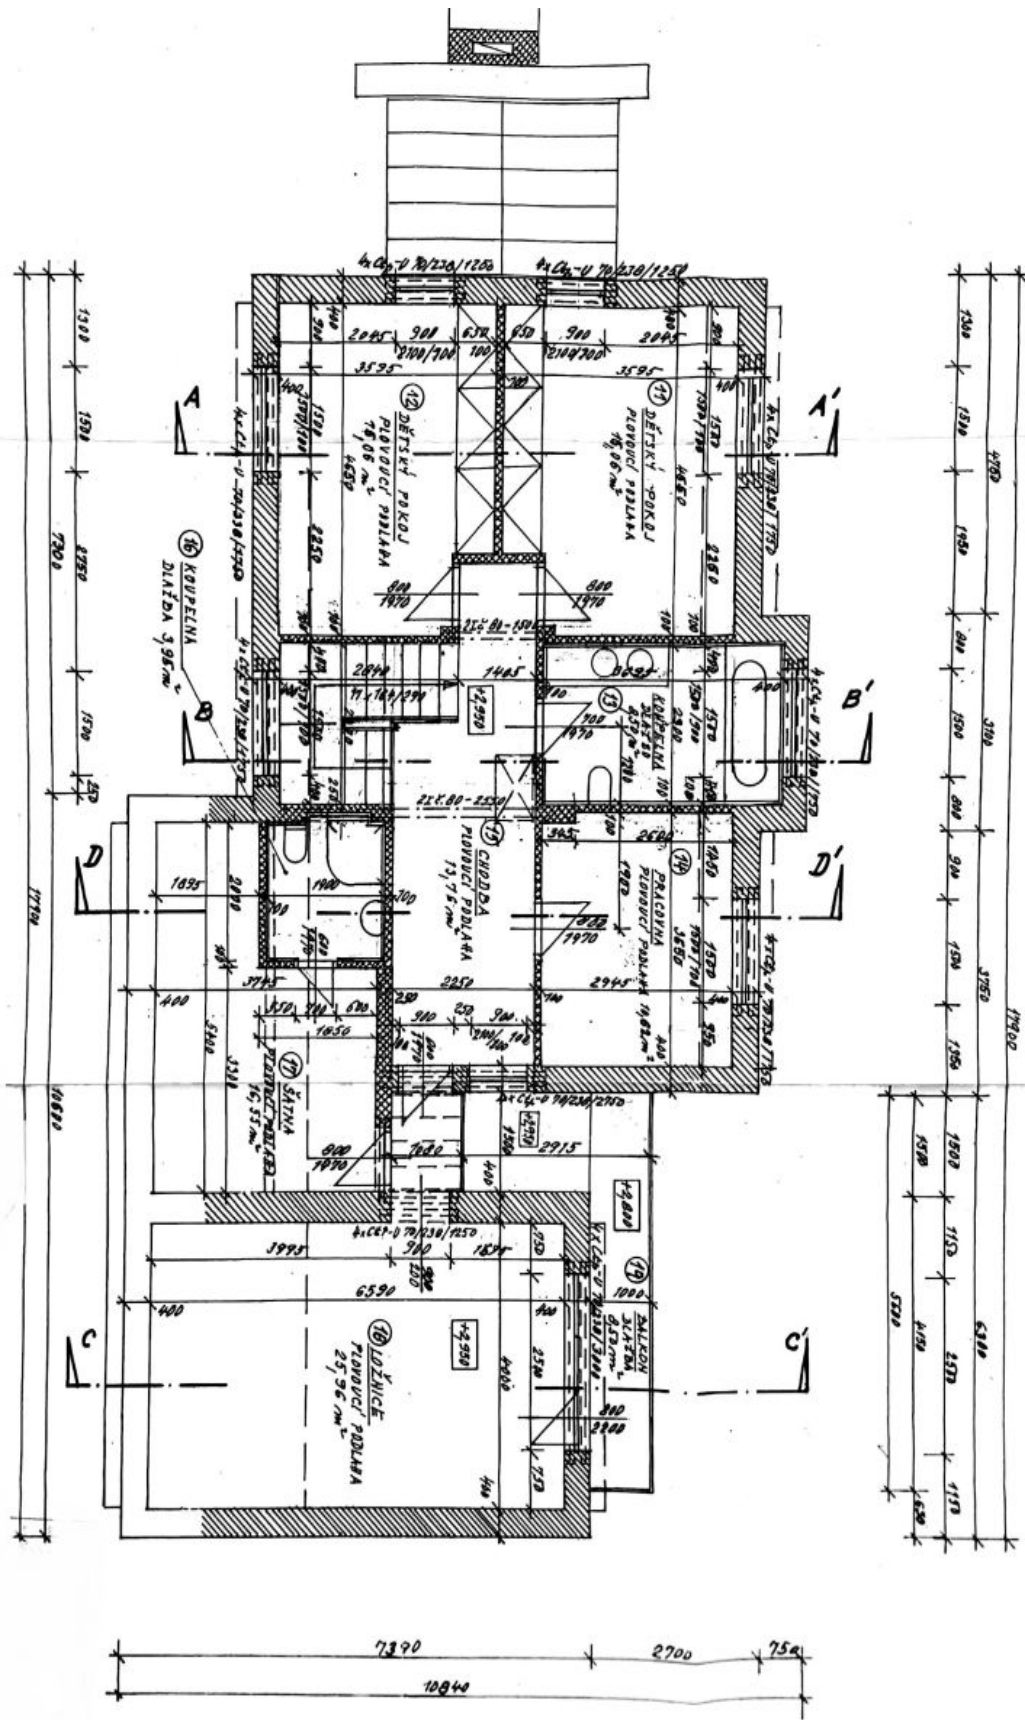

The ground floor is wheelchair accessible. It consists of an entrance hall with direct access to the one-car garage, a bedroom with en-suite bathroom, separate toilet, and a living room with kitchen and dining area. The 1st floor features 3 bedrooms, a study, 2 bathrooms, and a walk-in wardrobe. The attic is used as a storage space.

Interior 250 m² built-up area 154 m², garden 771 m², plot 925 m².

House Six-bedroom (7+kk)

250 m², Praha 4, Kunratice, Nad Šeberákem

Sold

House Six-bedroom (7+kk)

250 m², Praha 4, Kunratice, Nad Šeberákem

Sold

House Six-bedroom (7+kk)

250 m², Praha 4, Kunratice, Nad Šeberákem

Sold