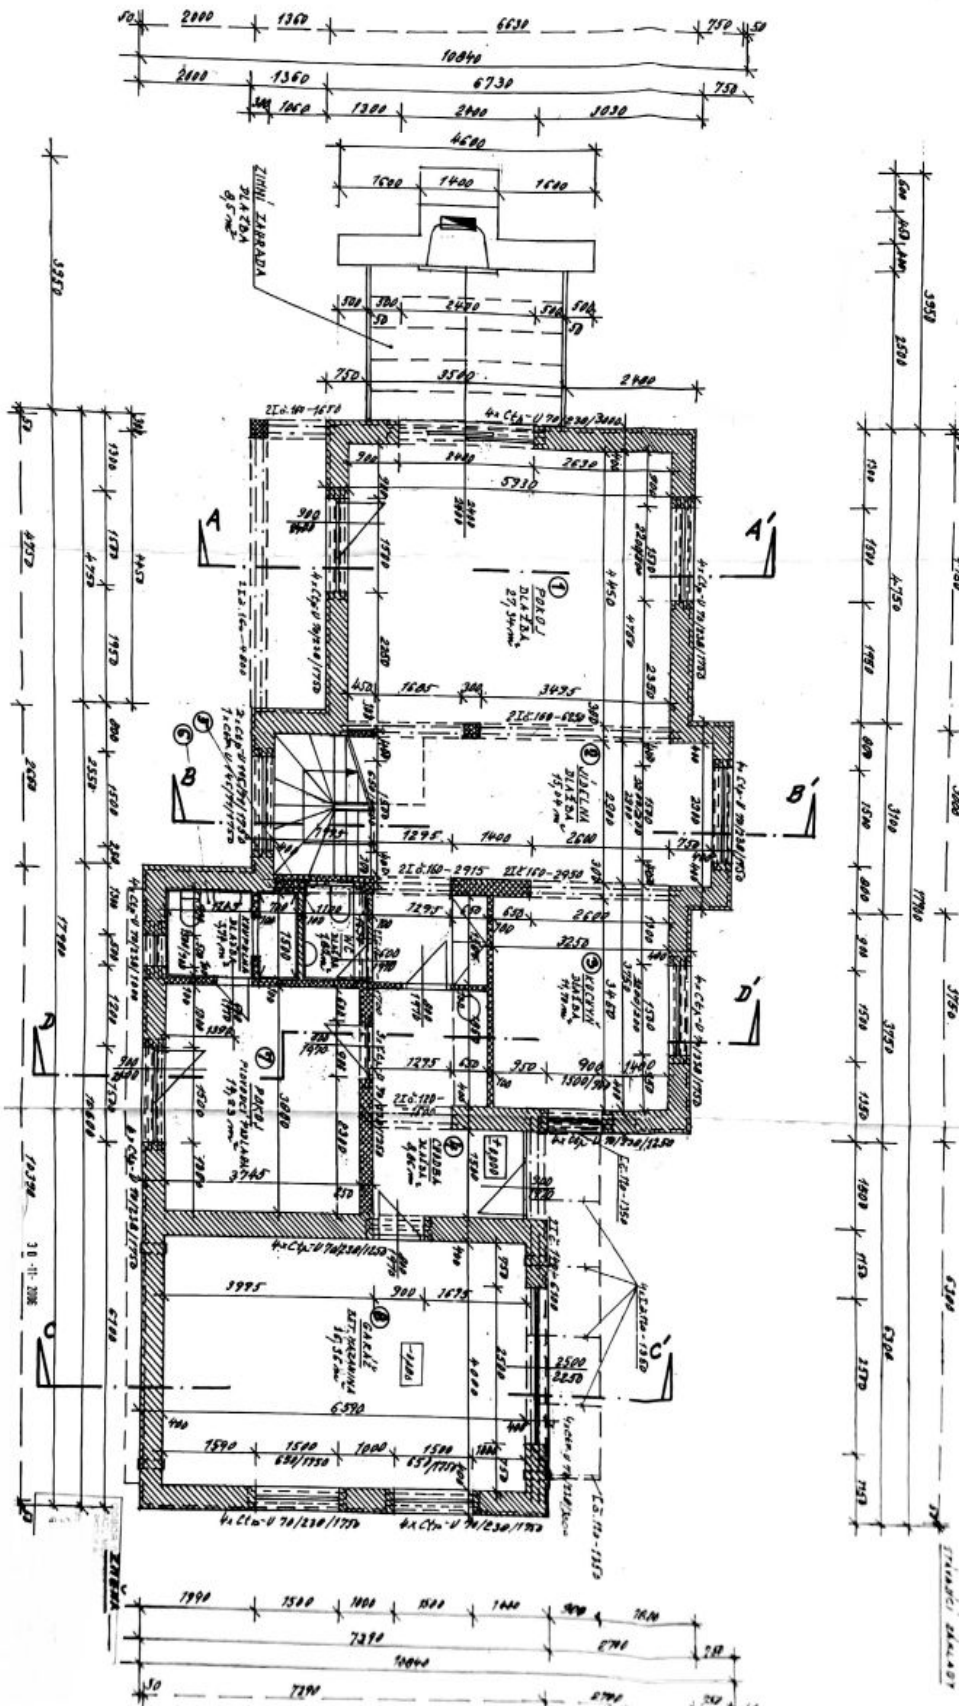

The ground floor is wheelchair accessible. It consists of an entrance hall with direct access to the one-car garage, a bedroom with en-suite bathroom, separate toilet, and a living room with kitchen and dining area. The 1st floor features 3 bedrooms, a study, 2 bathrooms, and a walk-in wardrobe. The attic is used as a storage space.

Interior 250 m² built-up area 154 m², garden 771 m², plot 925 m².

House Six-bedroom (7+kk)

250 m², Prague 4, Kunratice, Nad Šeberákem

Sold

House Six-bedroom (7+kk)

250 m², Prague 4, Kunratice, Nad Šeberákem

Sold

House Six-bedroom (7+kk)

250 m², Prague 4, Kunratice, Nad Šeberákem

Sold