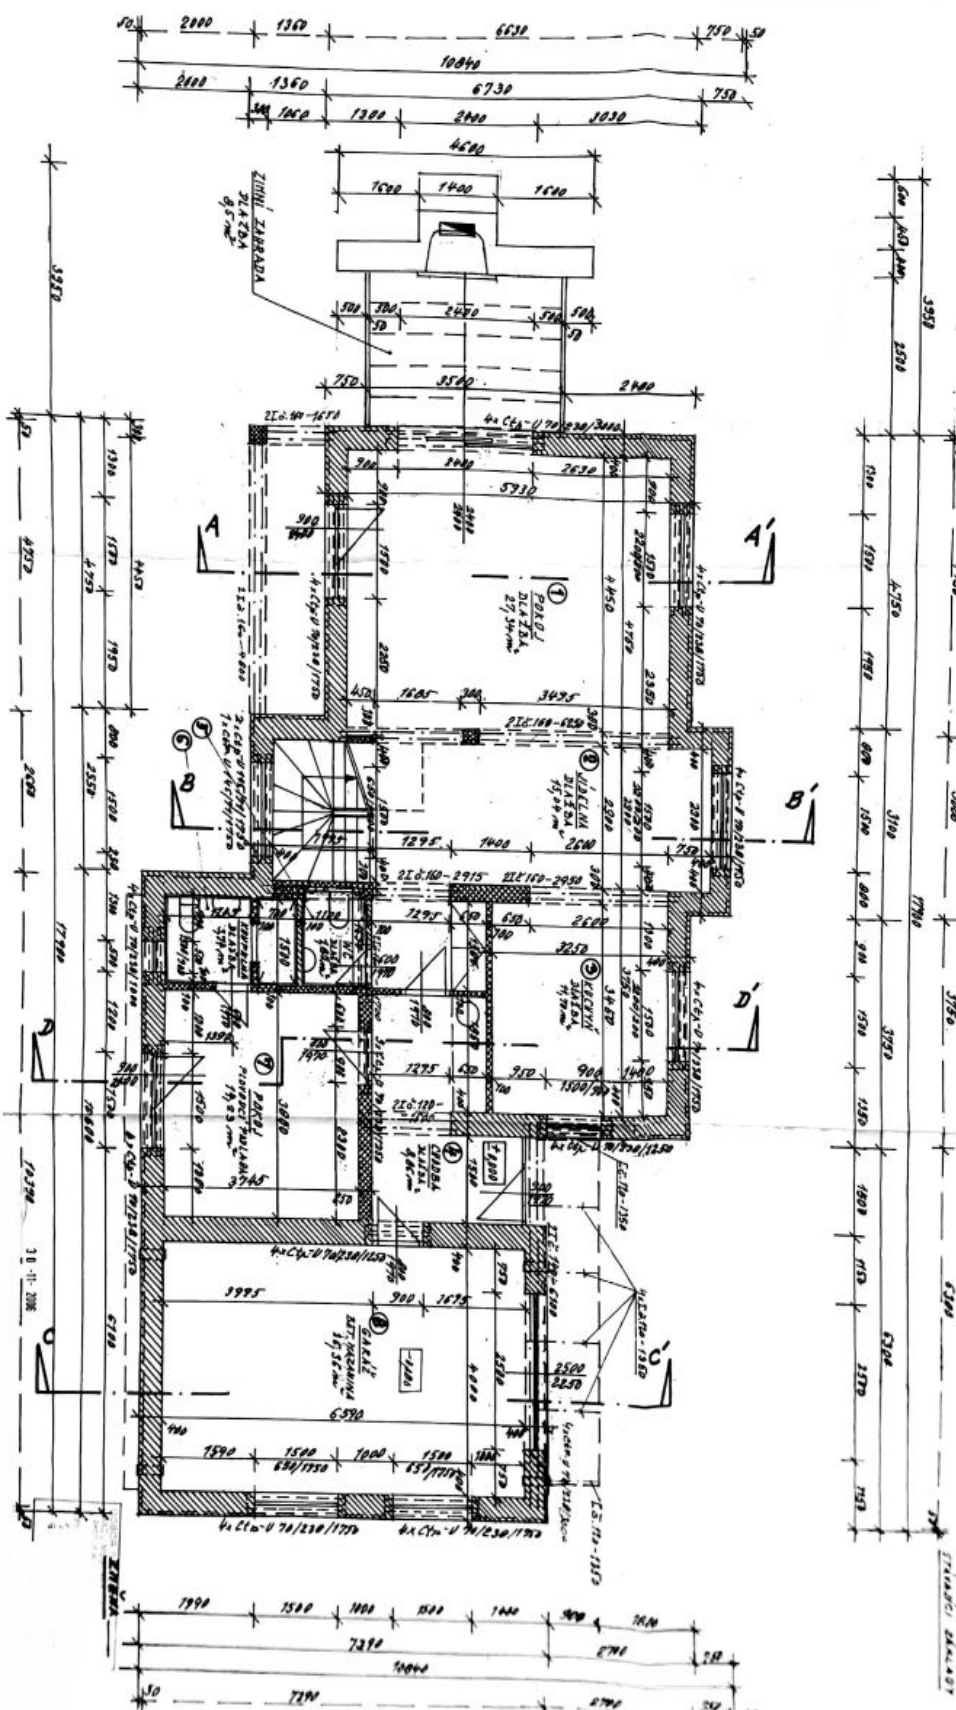

The ground floor is wheelchair accessible. It consists of an entrance hall with direct access to the one-car garage, a bedroom with en-suite bathroom, separate toilet, and a living room with kitchen and dining area. The 1st floor features 3 bedrooms, a study, 2 bathrooms, and a walk-in wardrobe. The attic is used as a storage space.

Interior 250 m² built-up area 154 m², garden 771 m², plot 925 m².

House Six-bedroom (7+kk)

250 m², Praha 4, Kunratice, Nad Šeberákem

Sold

House Six-bedroom (7+kk)

250 m², Praha 4, Kunratice, Nad Šeberákem

Sold

House Six-bedroom (7+kk)

250 m², Praha 4, Kunratice, Nad Šeberákem

Sold