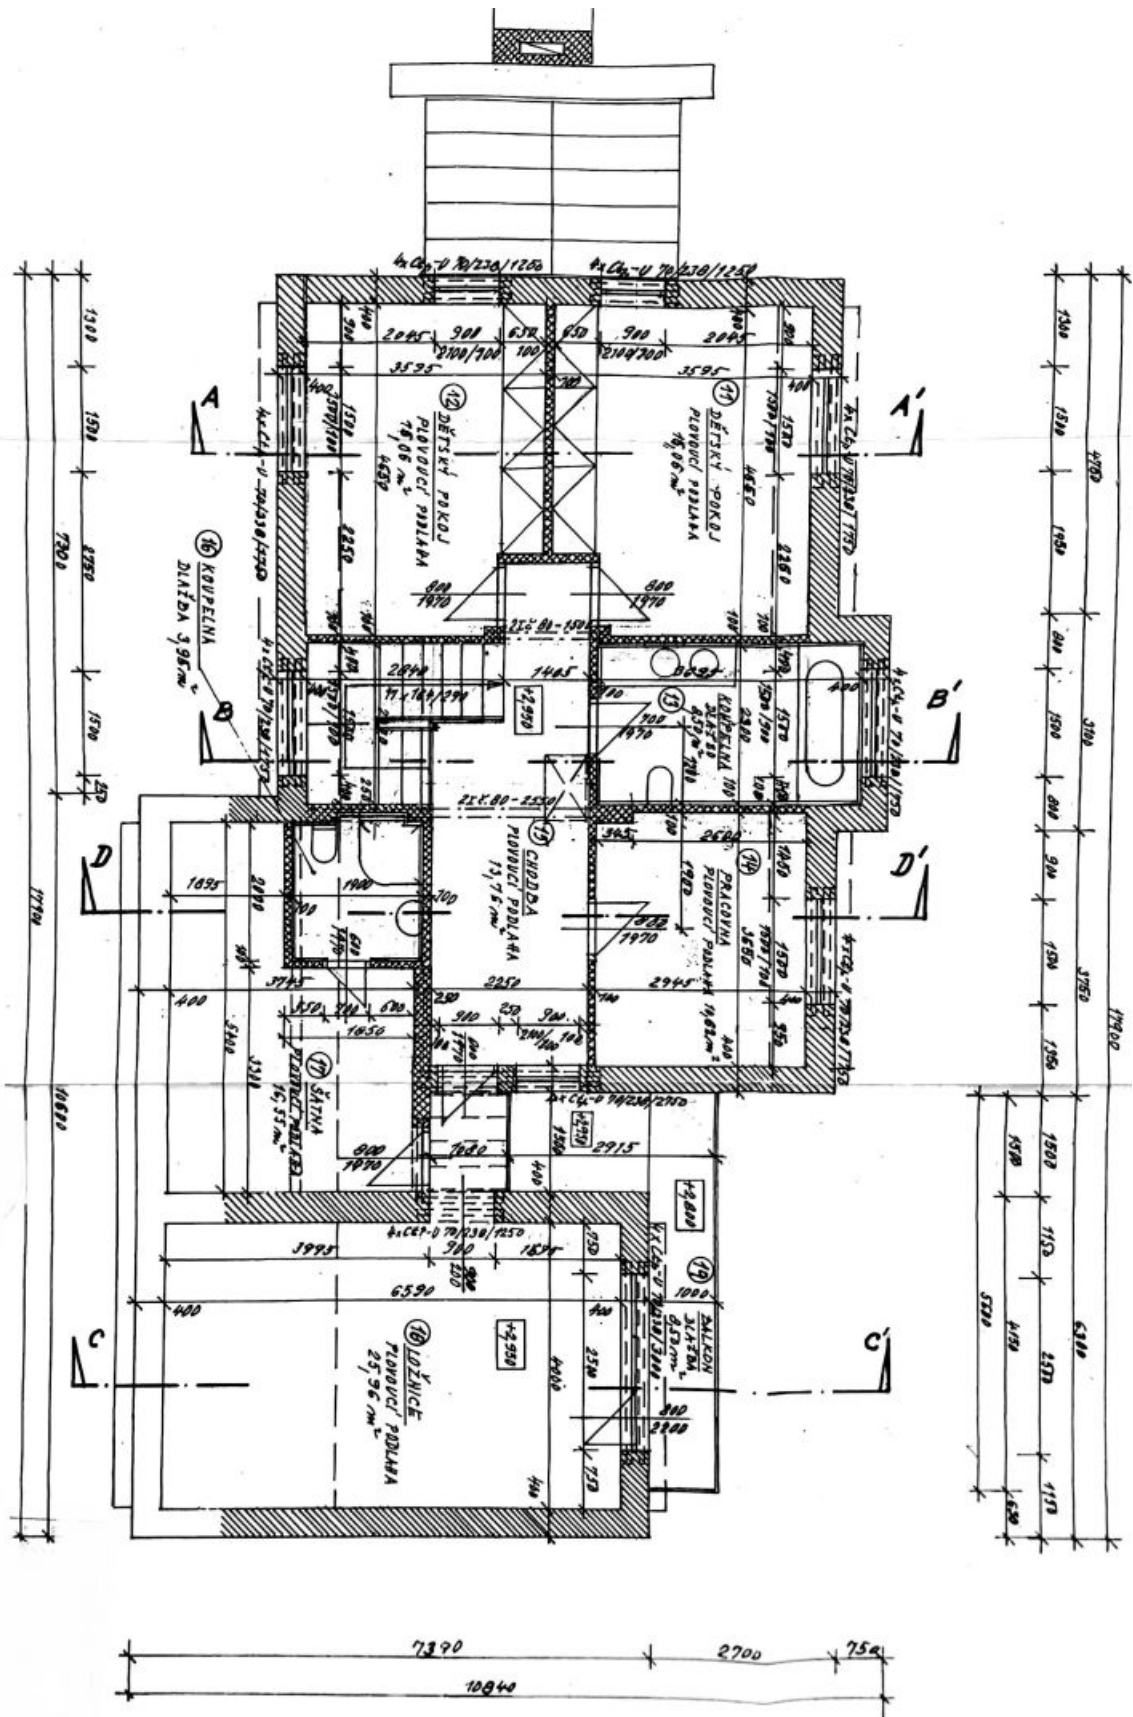

The ground floor is wheelchair accessible. It consists of an entrance hall with direct access to the one-car garage, a bedroom with en-suite bathroom, separate toilet, and a living room with kitchen and dining area. The 1st floor features 3 bedrooms, a study, 2 bathrooms, and a walk-in wardrobe. The attic is used as a storage space.

Interior 250 m² built-up area 154 m², garden 771 m², plot 925 m².

House Six-bedroom (7+kk)

250 m², Prague 4, Kunratice, Nad Šeberákem

Sold

House Six-bedroom (7+kk)

250 m², Prague 4, Kunratice, Nad Šeberákem

Sold

House Six-bedroom (7+kk)

250 m², Prague 4, Kunratice, Nad Šeberákem

Sold