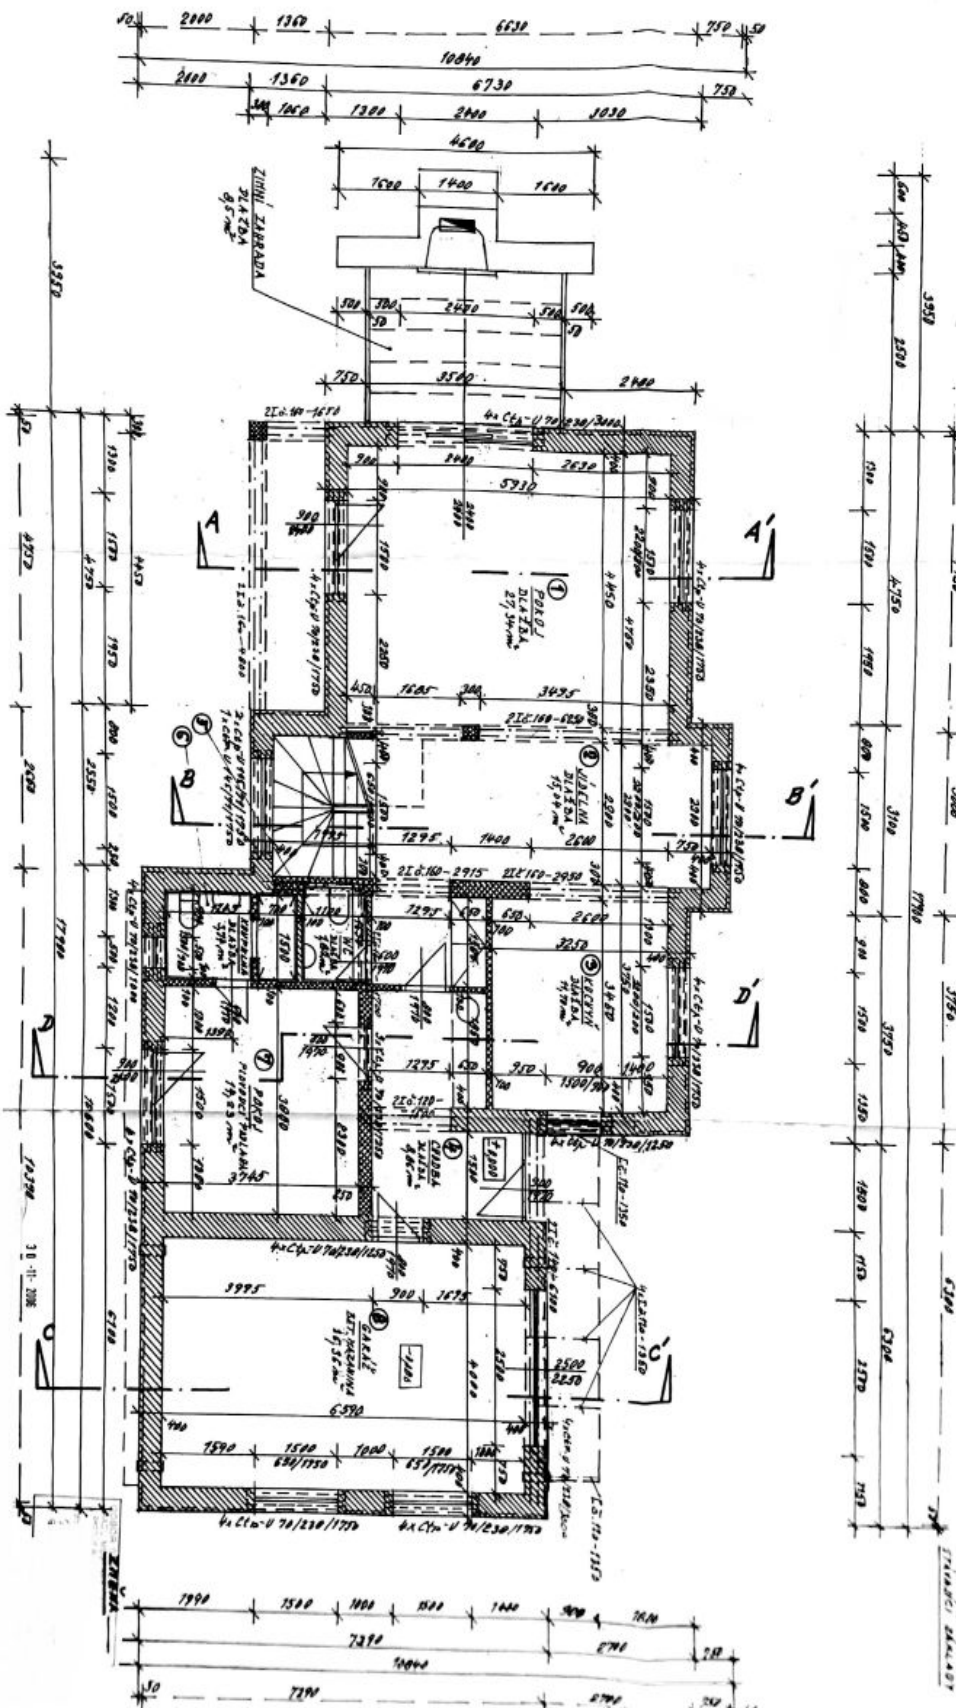

The ground floor is wheelchair accessible. It consists of an entrance hall with direct access to the one-car garage, a bedroom with en-suite bathroom, separate toilet, and a living room with kitchen and dining area. The 1st floor features 3 bedrooms, a study, 2 bathrooms, and a walk-in wardrobe. The attic is used as a storage space.

Interior 250 m² built-up area 154 m², garden 771 m², plot 925 m².

House Six-bedroom (7+kk)

250 m², Prague 4, Kunratice, Nad Šeberákem

Sold

House Six-bedroom (7+kk)

250 m², Prague 4, Kunratice, Nad Šeberákem

Sold

House Six-bedroom (7+kk)

250 m², Prague 4, Kunratice, Nad Šeberákem

Sold