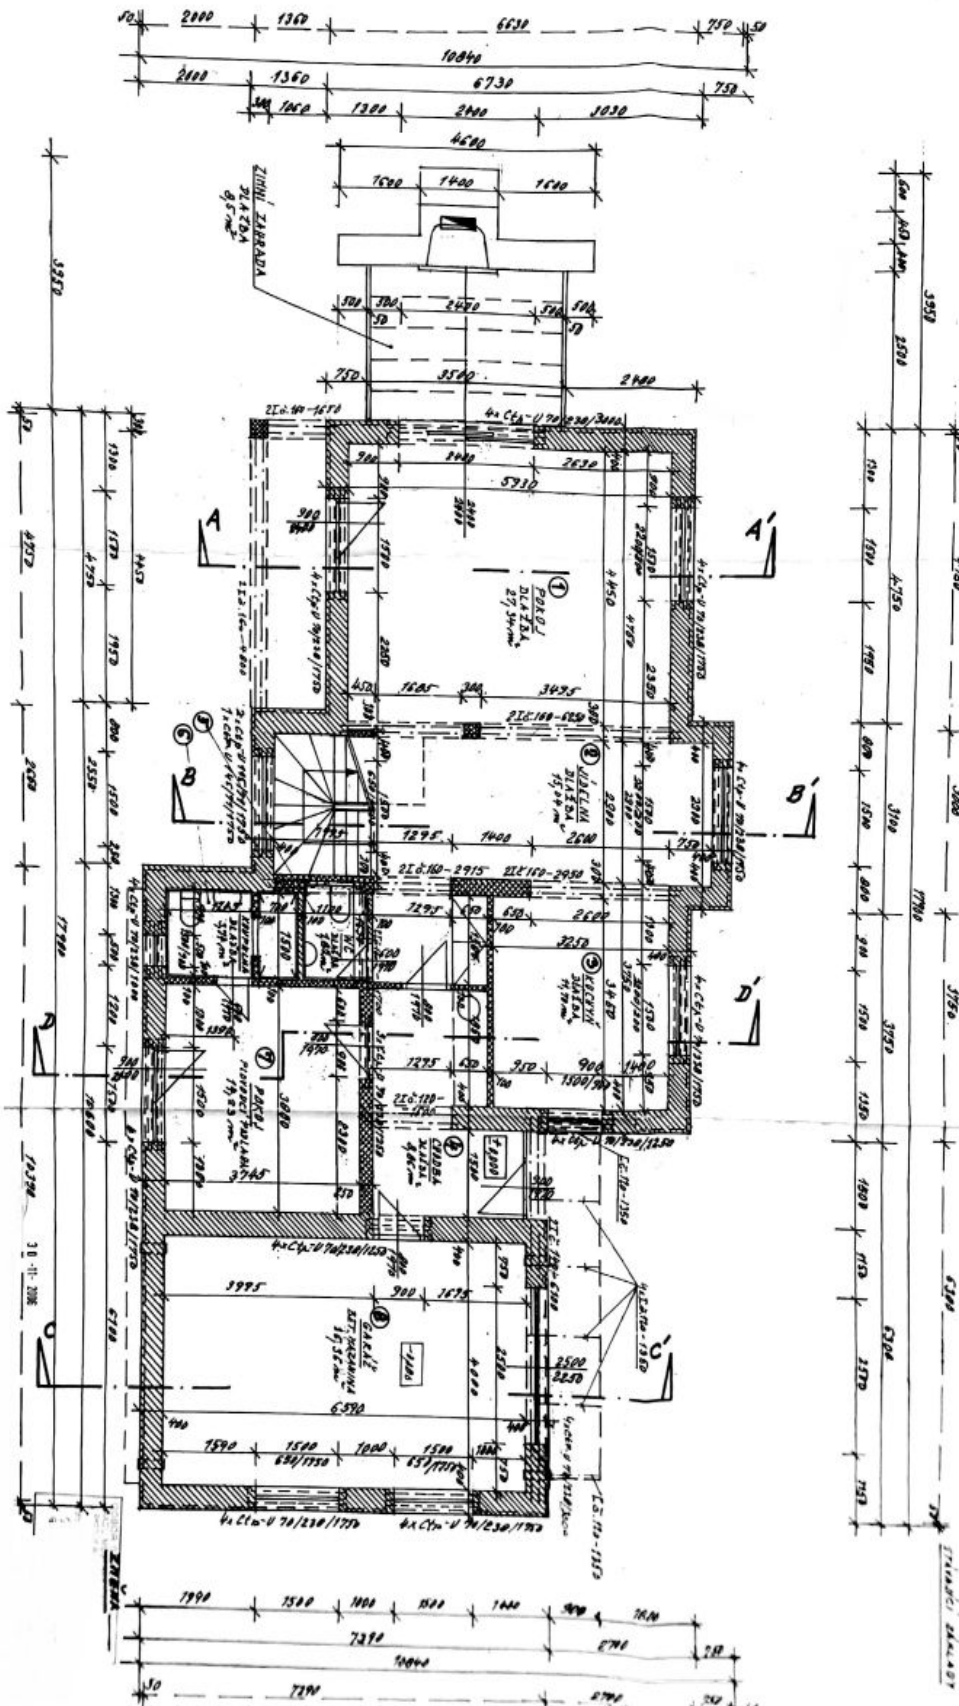

The ground floor is wheelchair accessible. It consists of an entrance hall with direct access to the one-car garage, a bedroom with en-suite bathroom, separate toilet, and a living room with kitchen and dining area. The 1st floor features 3 bedrooms, a study, 2 bathrooms, and a walk-in wardrobe. The attic is used as a storage space.

Interior 250 m² built-up area 154 m², garden 771 m², plot 925 m².

House Six-bedroom (7+kk)

250 m², Praha 4, Kunratice, Nad Šeberákem

Sold

House Six-bedroom (7+kk)

250 m², Praha 4, Kunratice, Nad Šeberákem

Sold

House Six-bedroom (7+kk)

250 m², Praha 4, Kunratice, Nad Šeberákem

Sold