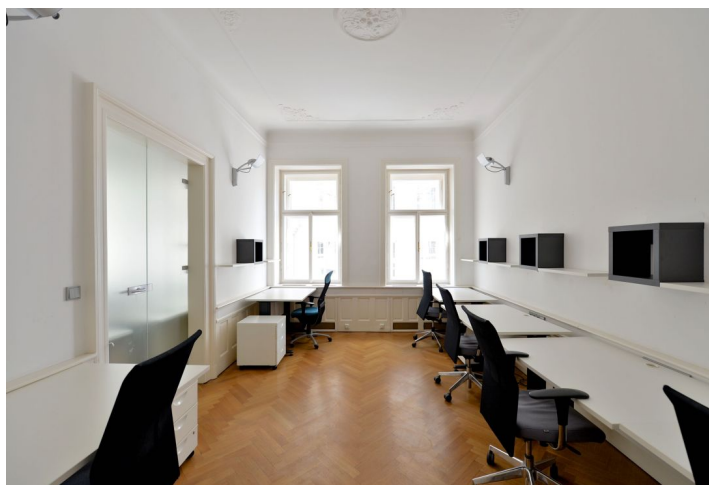

Office building

Prague 1, Staré Město, Žatecká

Rented