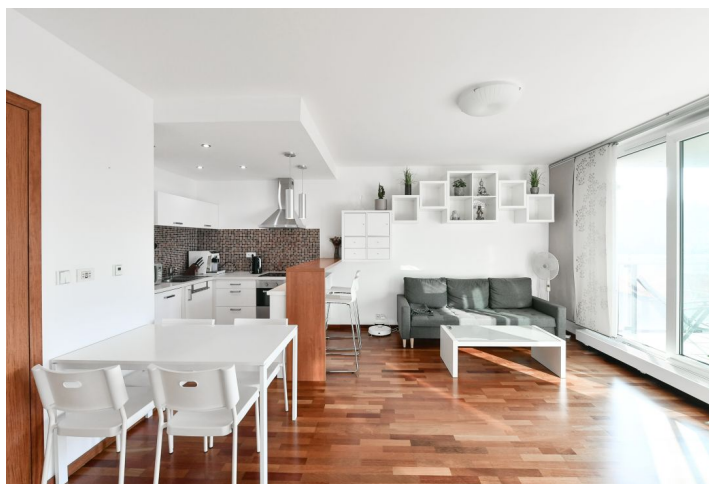

Apartment One-bedroom (2+kk)

Rented

58 m², Praha 2, Vinohrady, Italská