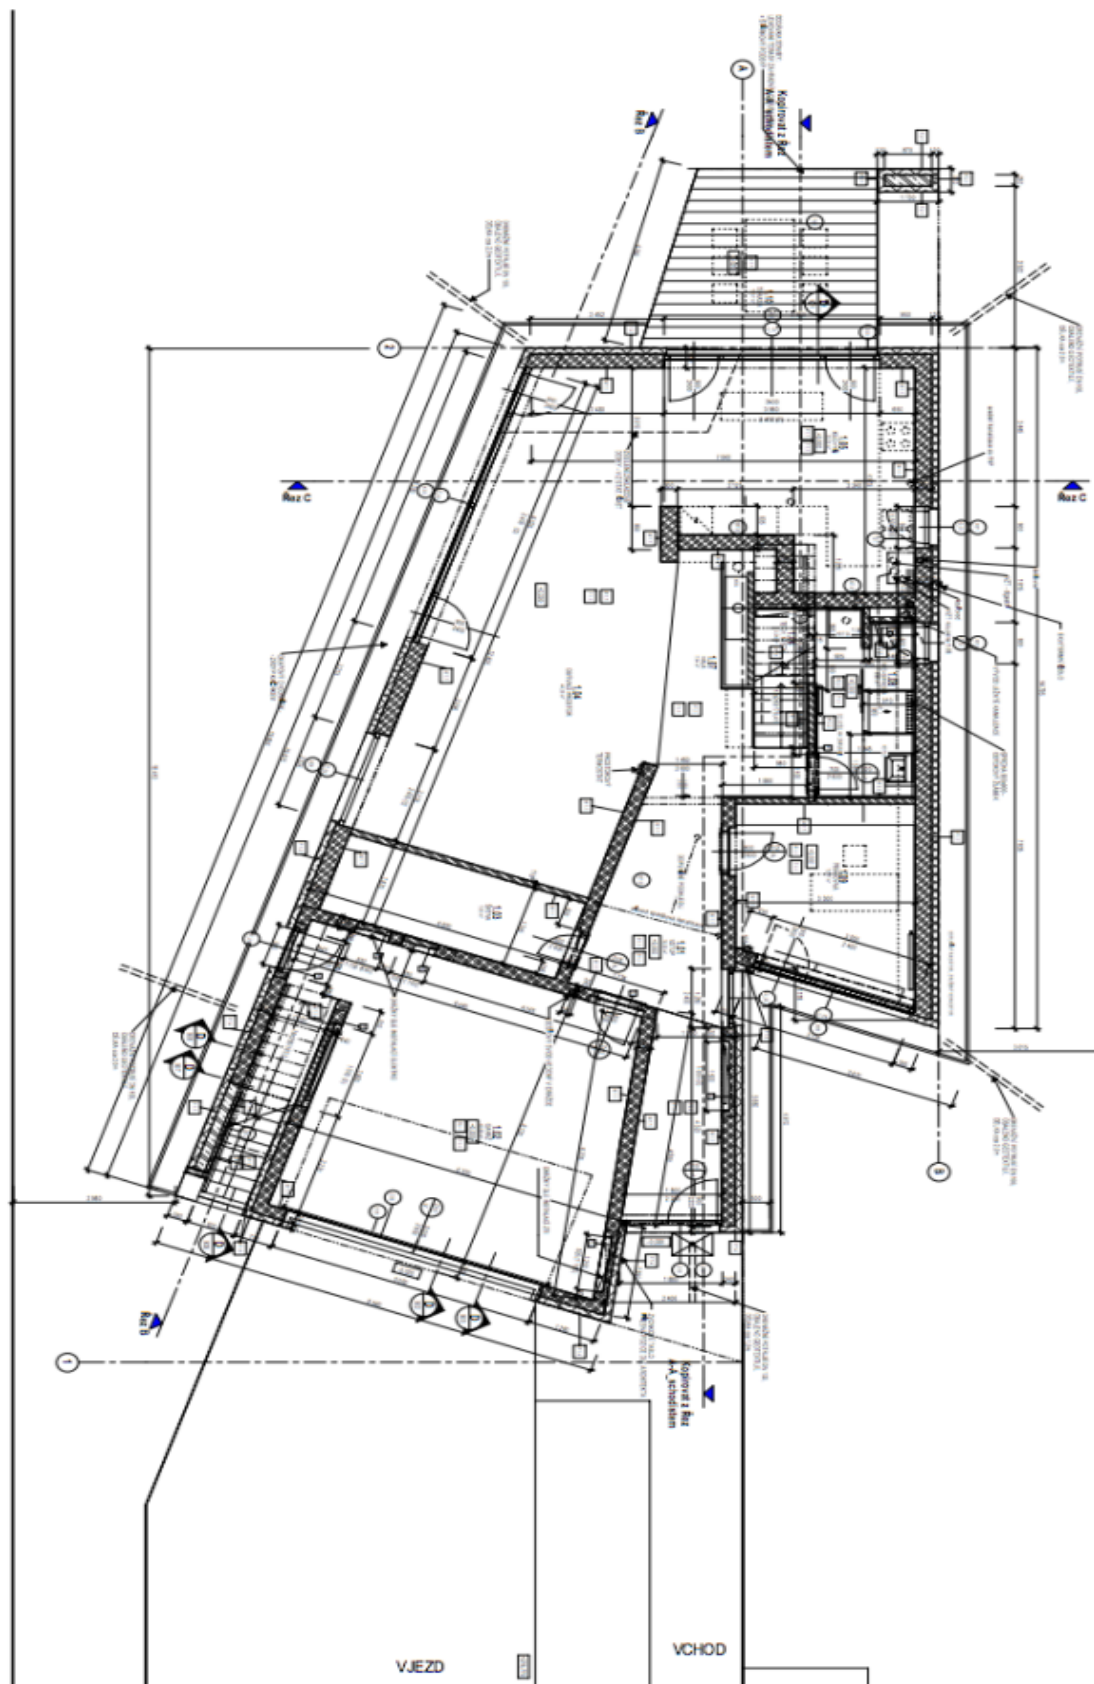

The ground floor features an open plan living room with a fully fitted kitchen, dining area and access to the terrace and garden, guest bedroom, walk-in closet with utility area, shower bathroom, and entrance hall with direct access to the garage. The upper floor includes three separate air-conditioned bedrooms, en-suite shower bathroom, family bathroom with bathtub, and a spacious gallery with access to a large terrace with stairs leading to the garden.

House Four-bedroom (5+kk)

251 m², Prague 10, Horní Měcholupy, U Golfu

Rented

House Four-bedroom (5+kk)

251 m², Prague 10, Horní Měcholupy, U Golfu

Rented