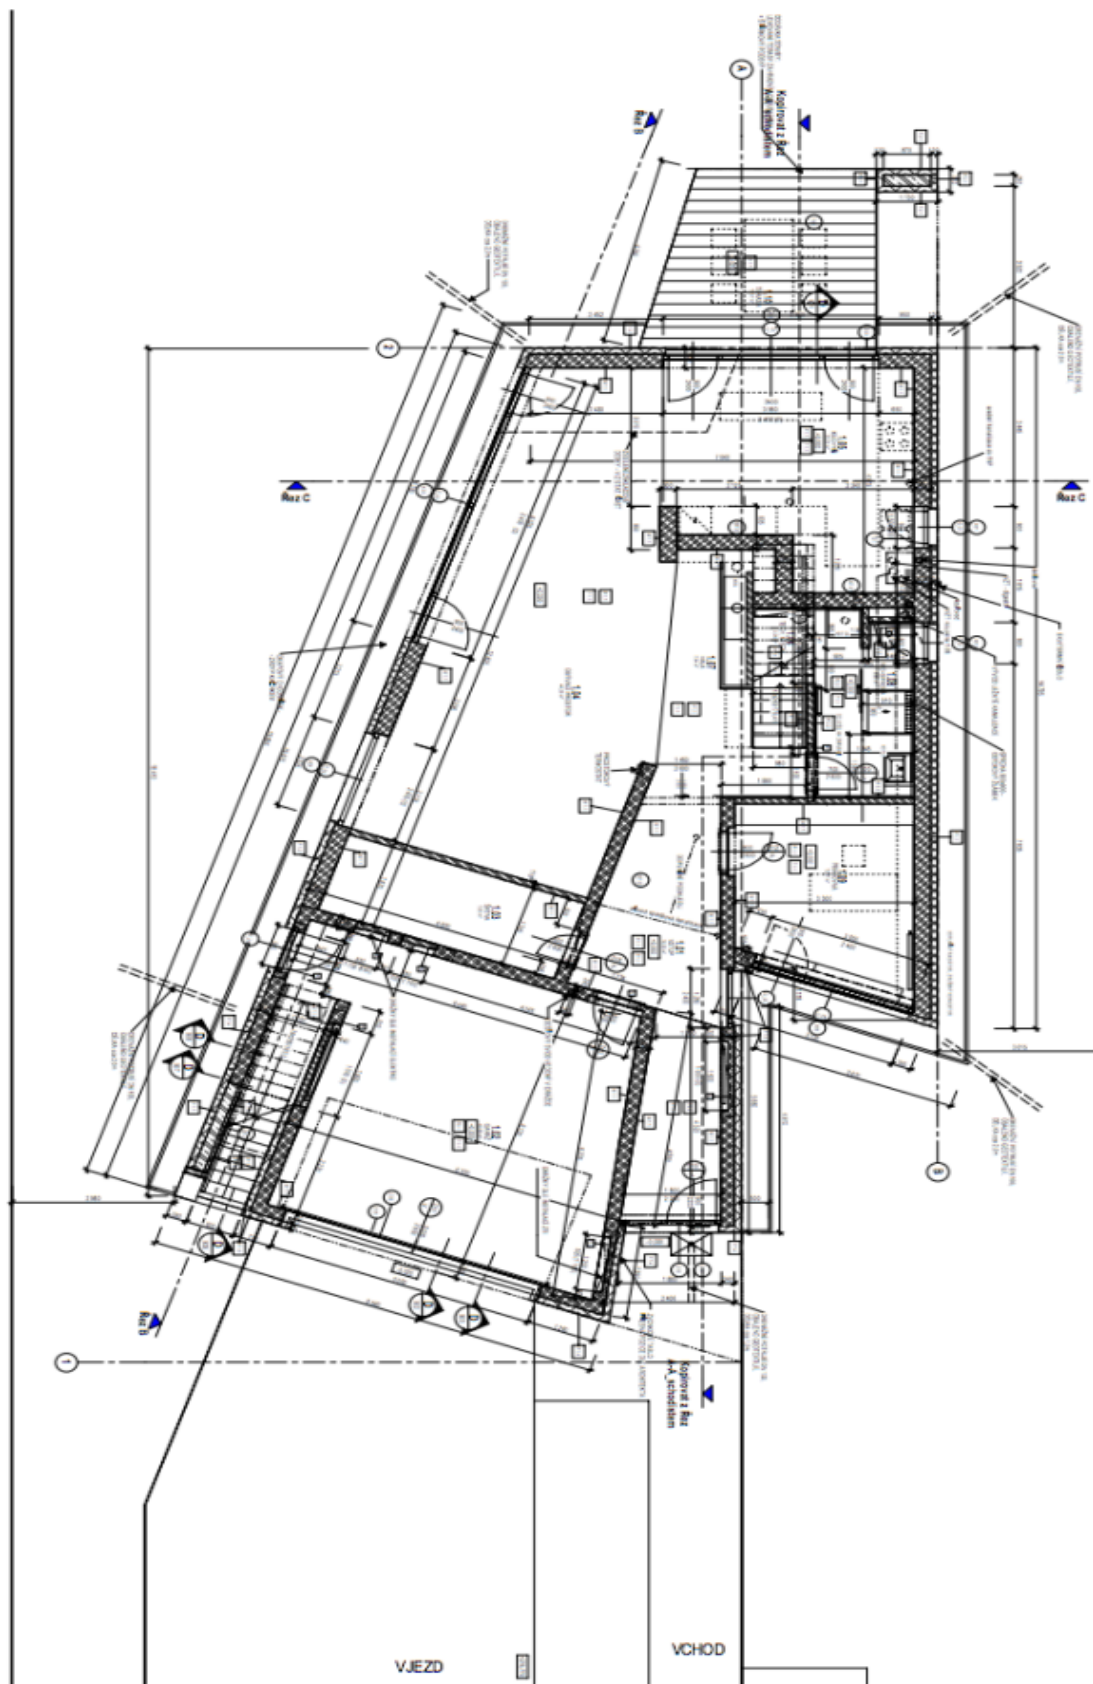

The ground floor features an open plan living room with a fully fitted kitchen, dining area and access to the terrace and garden, guest bedroom, walk-in closet with utility area, shower bathroom, and entrance hall with direct access to the garage. The upper floor includes three separate air-conditioned bedrooms, en-suite shower bathroom, family bathroom with bathtub, and a spacious gallery with access to a large terrace with stairs leading to the garden.

House Four-bedroom (5+kk)

251 m², Prague 10, Horní Měcholupy, U Golfu

Rented

House Four-bedroom (5+kk)

251 m², Prague 10, Horní Měcholupy, U Golfu

Rented