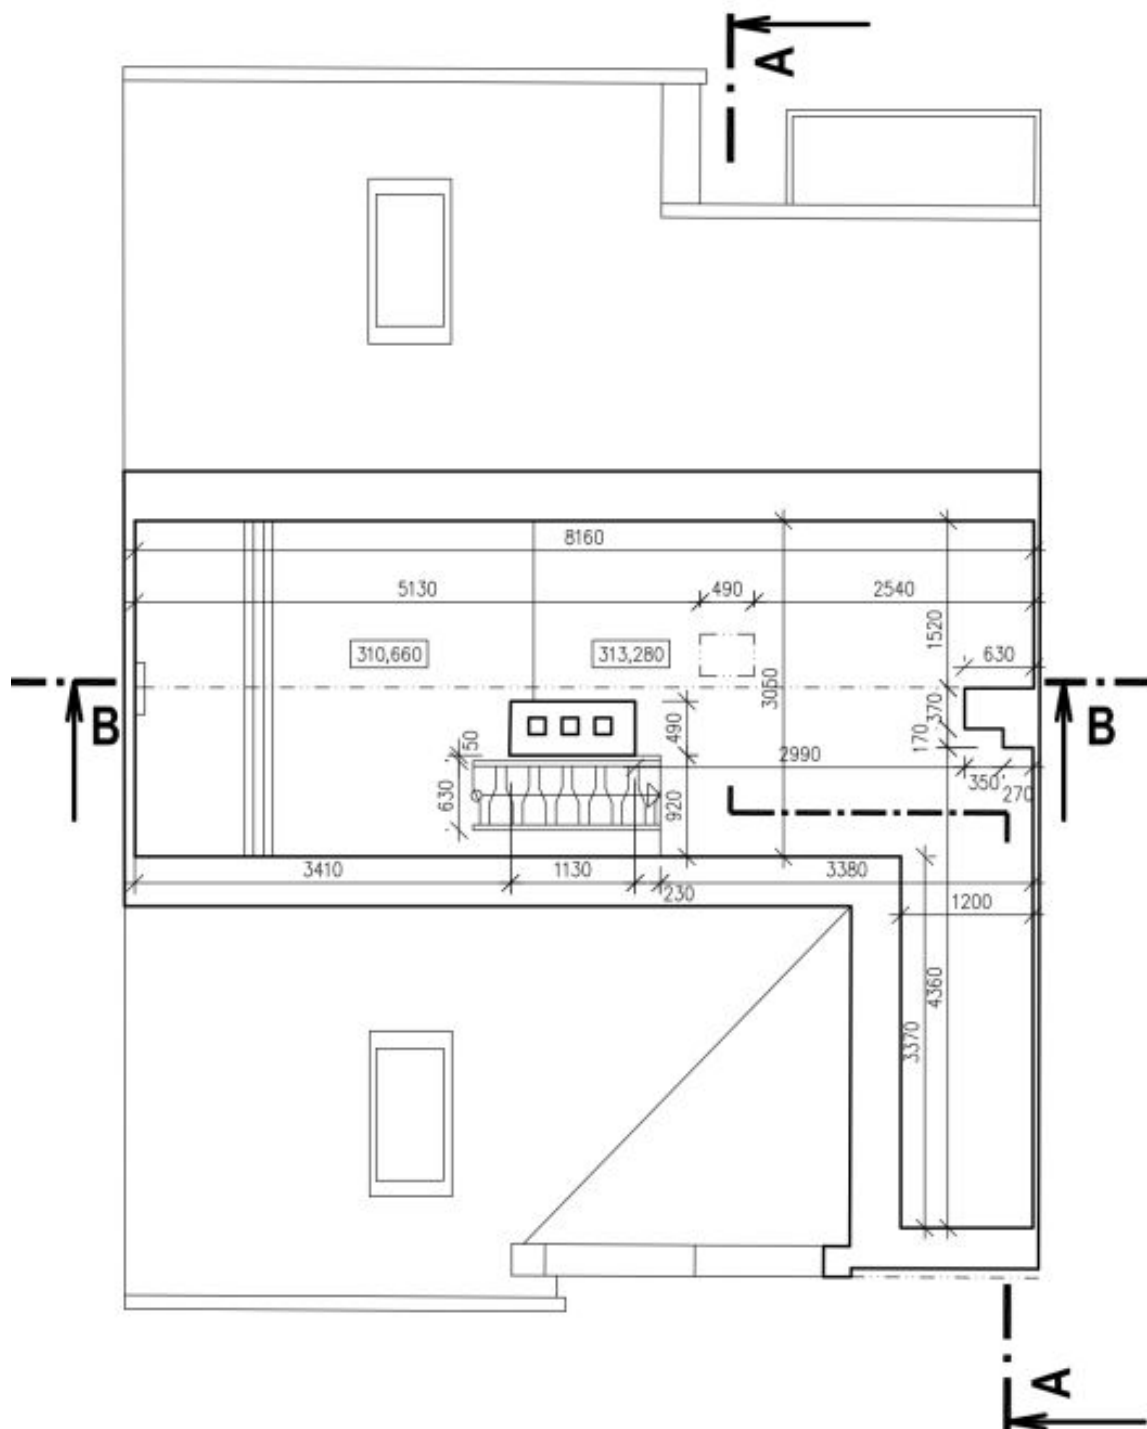

The ground floor consists of a living room with a working **fireplace**, fully fitted kitchen, guest toilet, entry hall, **garden access**. On the first floor there is a master bedroom with a shower bathroom and **balcony**, one more bedroom, toilet. Second floor consists of a one regular bedroom, one large attic bedroom with an additional sleeping gallery (could be used as an office, playroom or a guest bedroom), shower bathroom with toilet and small bathtub. In the basement there is a laundry / boiler room, storage space. The reconstruction of the house took place in 1991 and 2004.

Interior 236 m², balcony 2 m², built- up area 134 m², garden 119 m², land 253 m².

House Four-bedroom (5+1)

238 m², Praha 6, Dejvice

Ask for price

House Four-bedroom (5+1)

238 m², Praha 6, Dejvice

Ask for price

House Four-bedroom (5+1)

238 m², Praha 6, Dejvice

Ask for price

House Four-bedroom (5+1)

238 m², Praha 6, Dejvice

Ask for price