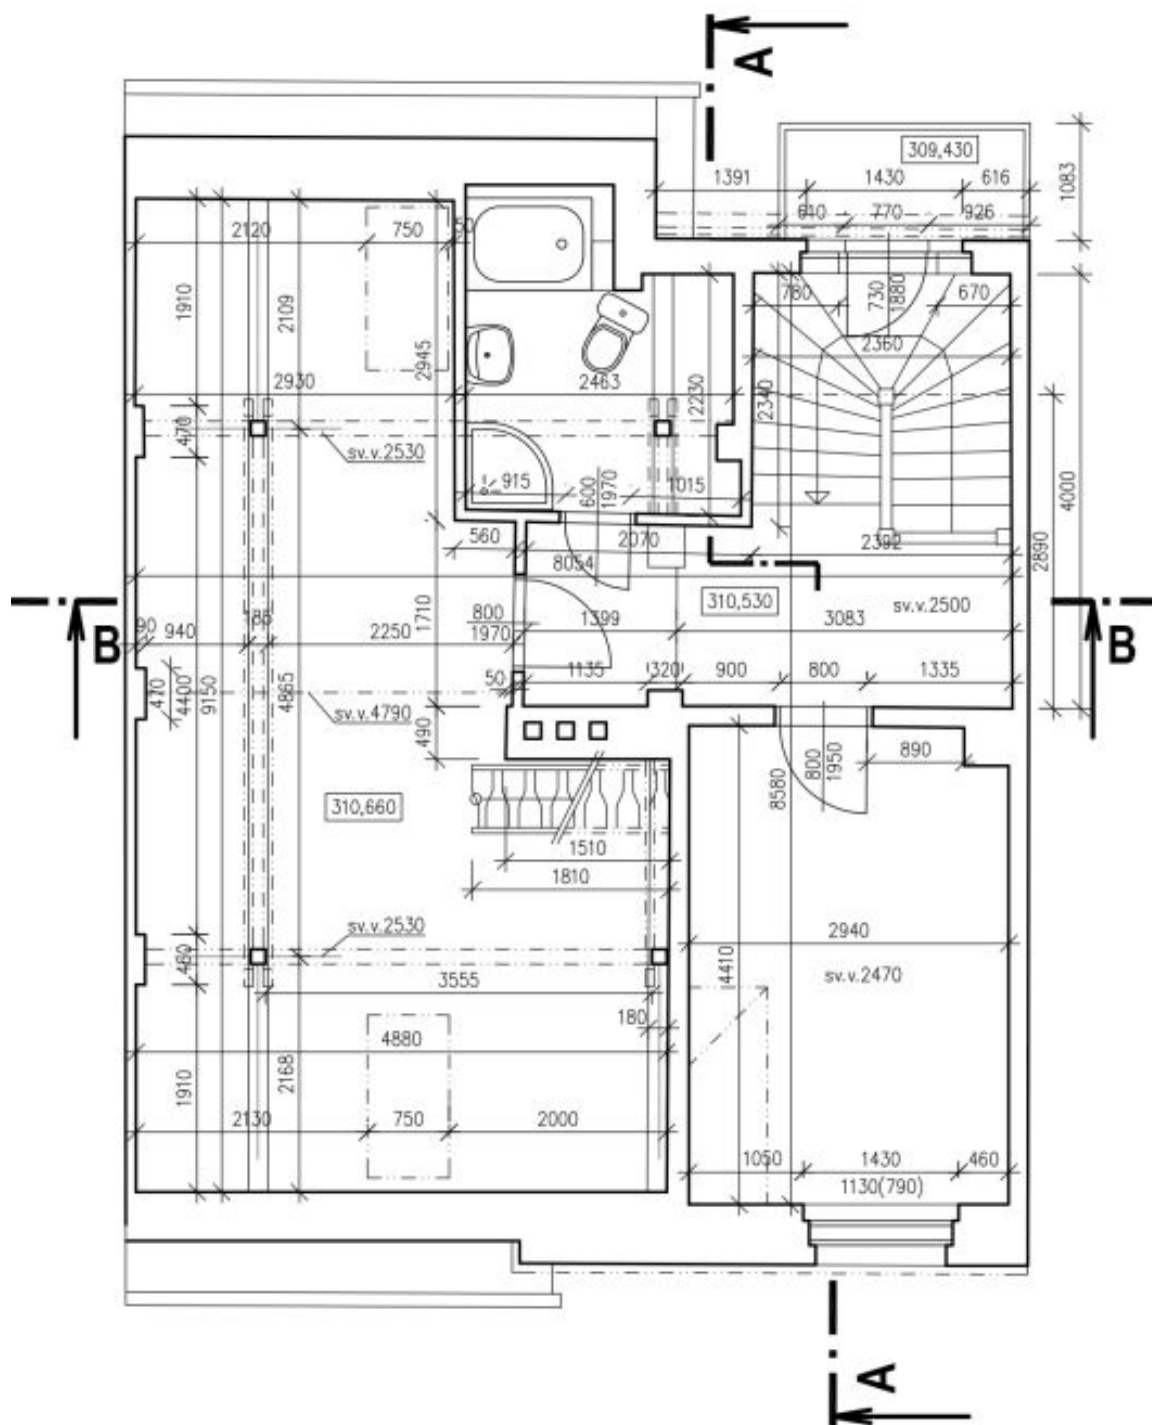

House Four-bedroom (5+1)

Ask for price

238 m², Praha 6, Dejvice

House Four-bedroom (5+1)

238 m², Praha 6, Dejvice

[Ask for price](#)

Total area	238 m ²
Plot	253 m ²
Foot print	124 m ²
Garden	119 m ²
Floor area	236 m ²
Balcony	2 m ²
Parking	Parking on the plot.
Cellar	Yes
PENB	G
Reference number	22704

The ground floor consists of a living room with a working **fireplace**, fully fitted kitchen, guest toilet, entry hall, **garden access**. On the first floor there is a master bedroom with a shower bathroom and **balcony**, one more bedroom, toilet. Second floor consists of a one regular bedroom, one large attic bedroom with an additional sleeping gallery (could be used as an office, playroom or a guest bedroom), shower bathroom with toilet and small bathtub. In the basement there is a laundry / boiler room, storage space. The reconstruction of the house took place in 1991 and 2004.

Interior 236 m², balcony 2 m², built- up area 134 m², garden 119 m², land 253 m².

House Four-bedroom (5+1)

238 m², Praha 6, Dejvice

Ask for price

House Four-bedroom (5+1)

238 m², Praha 6, Dejvice

Ask for price

House Four-bedroom (5+1)

238 m², Praha 6, Dejvice

Ask for price

House Four-bedroom (5+1)

238 m², Praha 6, Dejvice

Ask for price