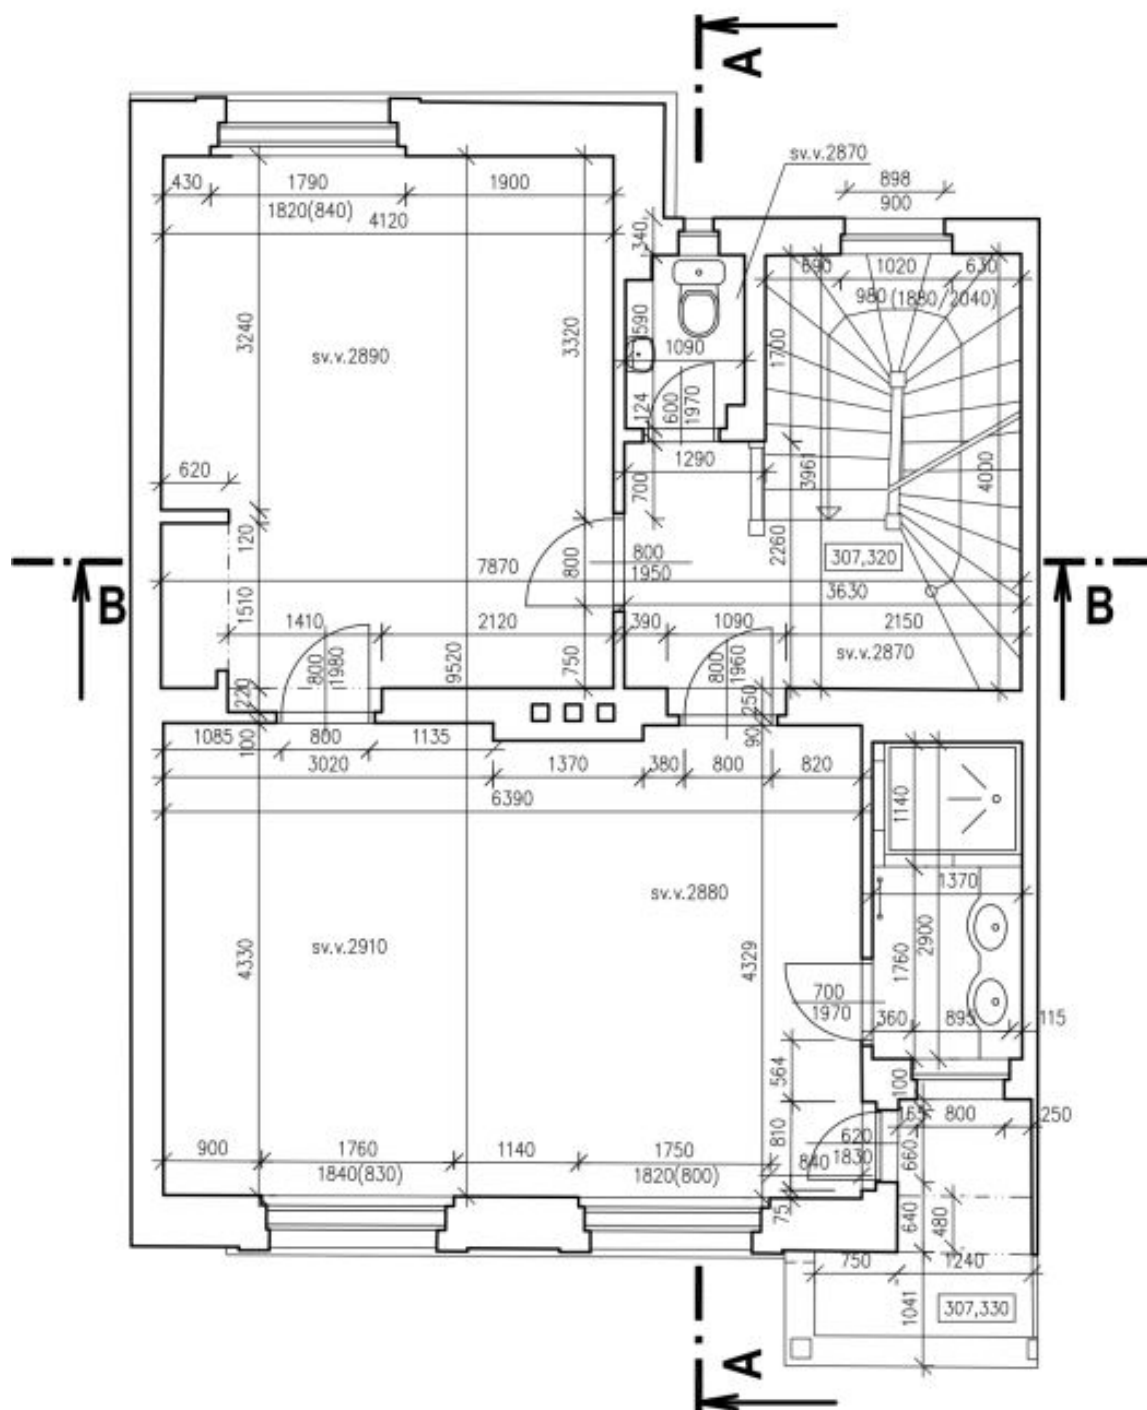

House Four-bedroom (5+1)

Ask for price

238 m², Praha 6, Dejvice

House Four-bedroom (5+1)

238 m², Praha 6, Dejvice

[Ask for price](#)

Total area	238 m ²
Plot	253 m ²
Foot print	124 m ²
Garden	119 m ²
Floor area	236 m ²
Balcony	2 m ²
Parking	Parking on the plot.
Cellar	Yes
PENB	G
Reference number	22704

The ground floor consists of a living room with a working **fireplace**, fully fitted kitchen, guest toilet, entry hall, **garden access**. On the first floor there is a master bedroom with a shower bathroom and **balcony**, one more bedroom, toilet. Second floor consists of a one regular bedroom, one large attic bedroom with an additional sleeping gallery (could be used as an office, playroom or a guest bedroom), shower bathroom with toilet and small bathtub. In the basement there is a laundry / boiler room, storage space. The reconstruction of the house took place in 1991 and 2004.

Interior 236 m², balcony 2 m², built- up area 134 m², garden 119 m², land 253 m².

House Four-bedroom (5+1)

238 m², Praha 6, Dejvice

Ask for price

House Four-bedroom (5+1)

238 m², Praha 6, Dejvice

Ask for price

House Four-bedroom (5+1)

238 m², Praha 6, Dejvice

Ask for price

House Four-bedroom (5+1)

238 m², Praha 6, Dejvice

Ask for price