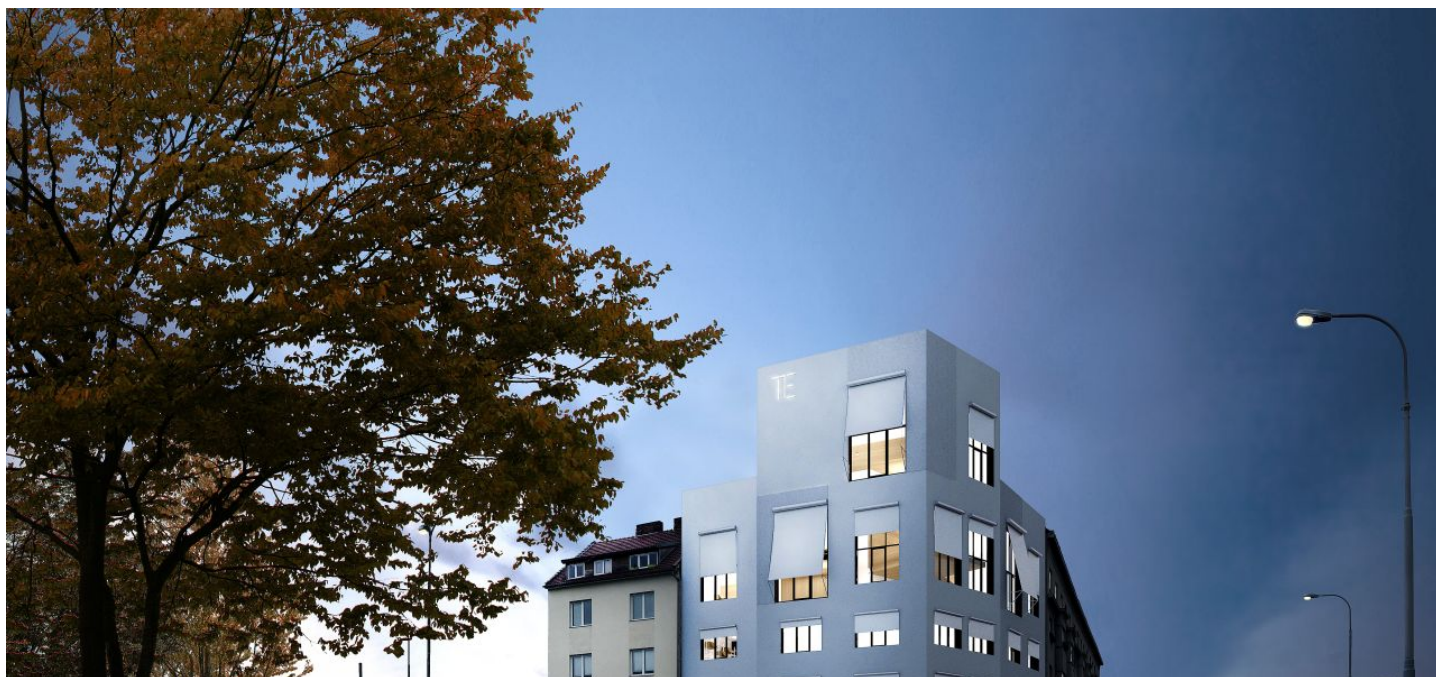

Apartment One-bedroom (2+kk)

Sold

42 m², Brno-město, Brno - střed, Mlýnská