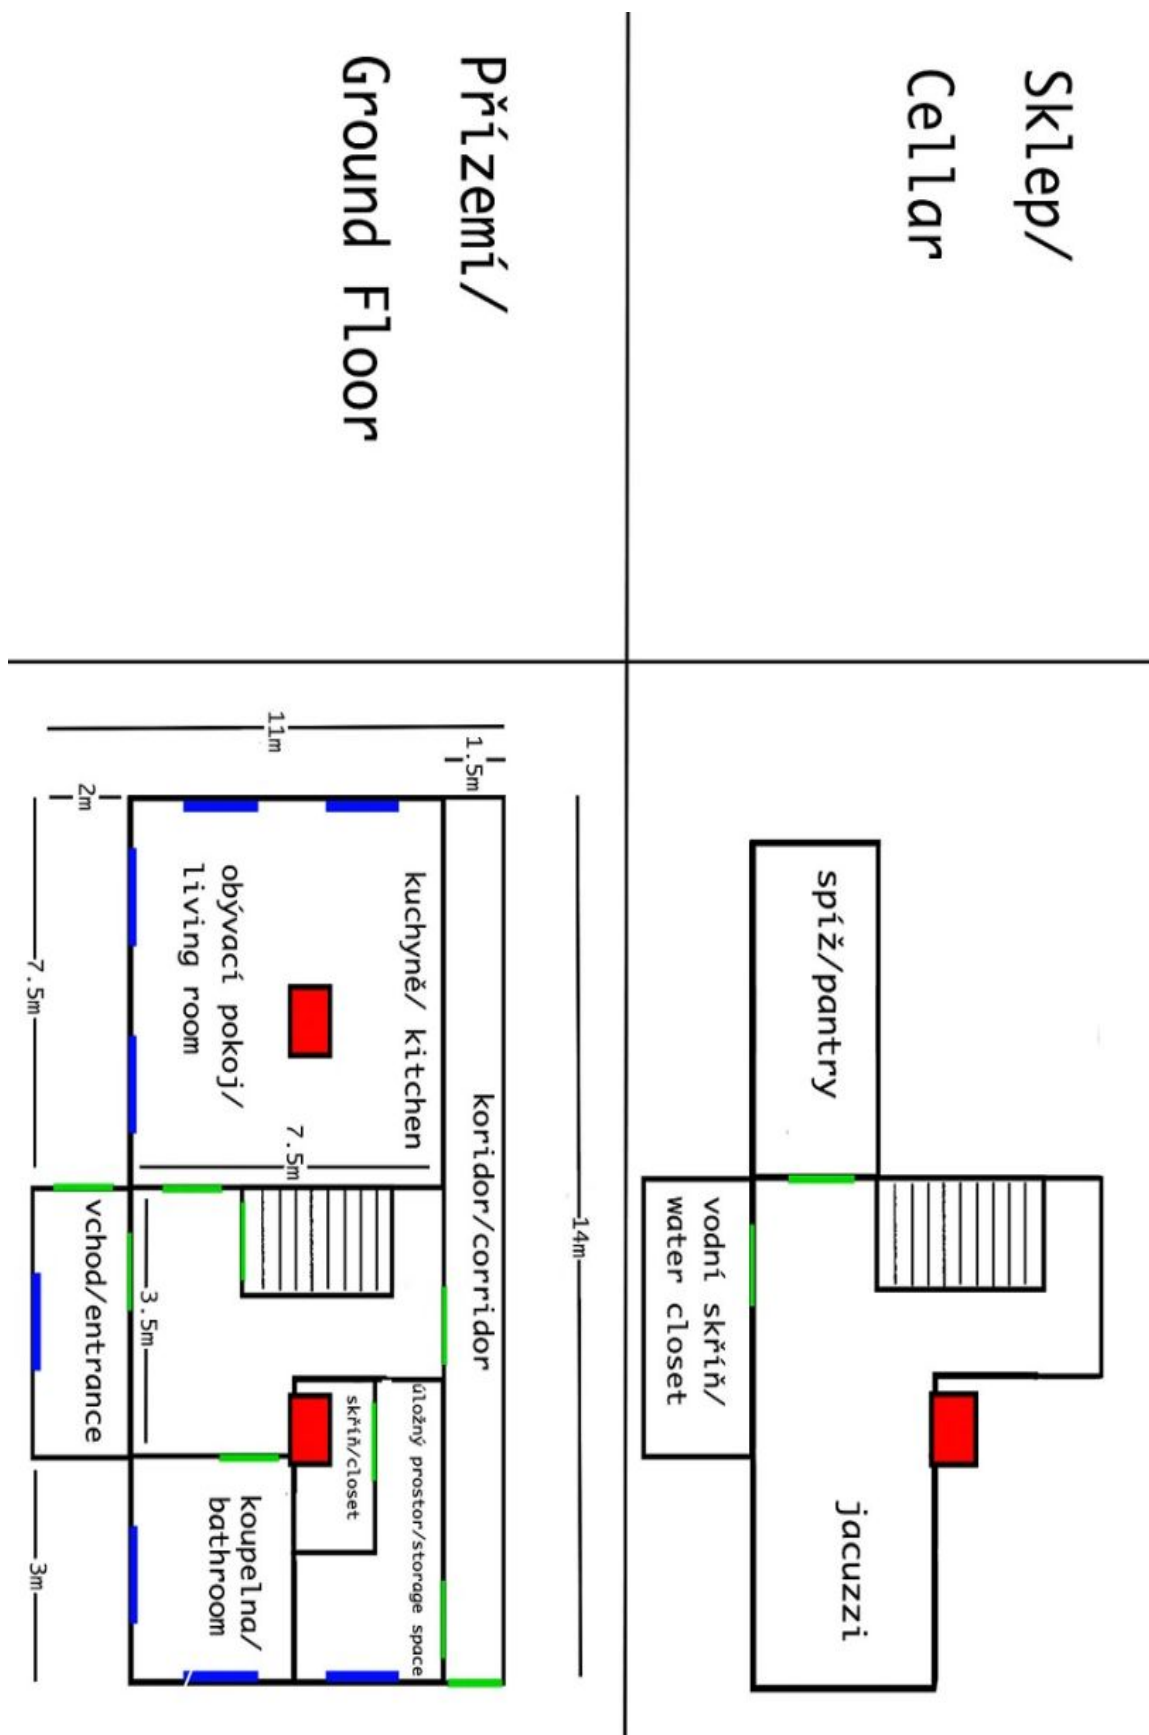

Interior 120 m<sup>2</sup>, built-up area of 125 m<sup>2</sup>, garden 915 m<sup>2</sup>, plot 1 040 m<sup>2</sup>.

# House Five-bedroom (6+kk)

120 m<sup>2</sup>, Semily, Rokytnice nad Jizerou, Horní Rokytnice

Sold