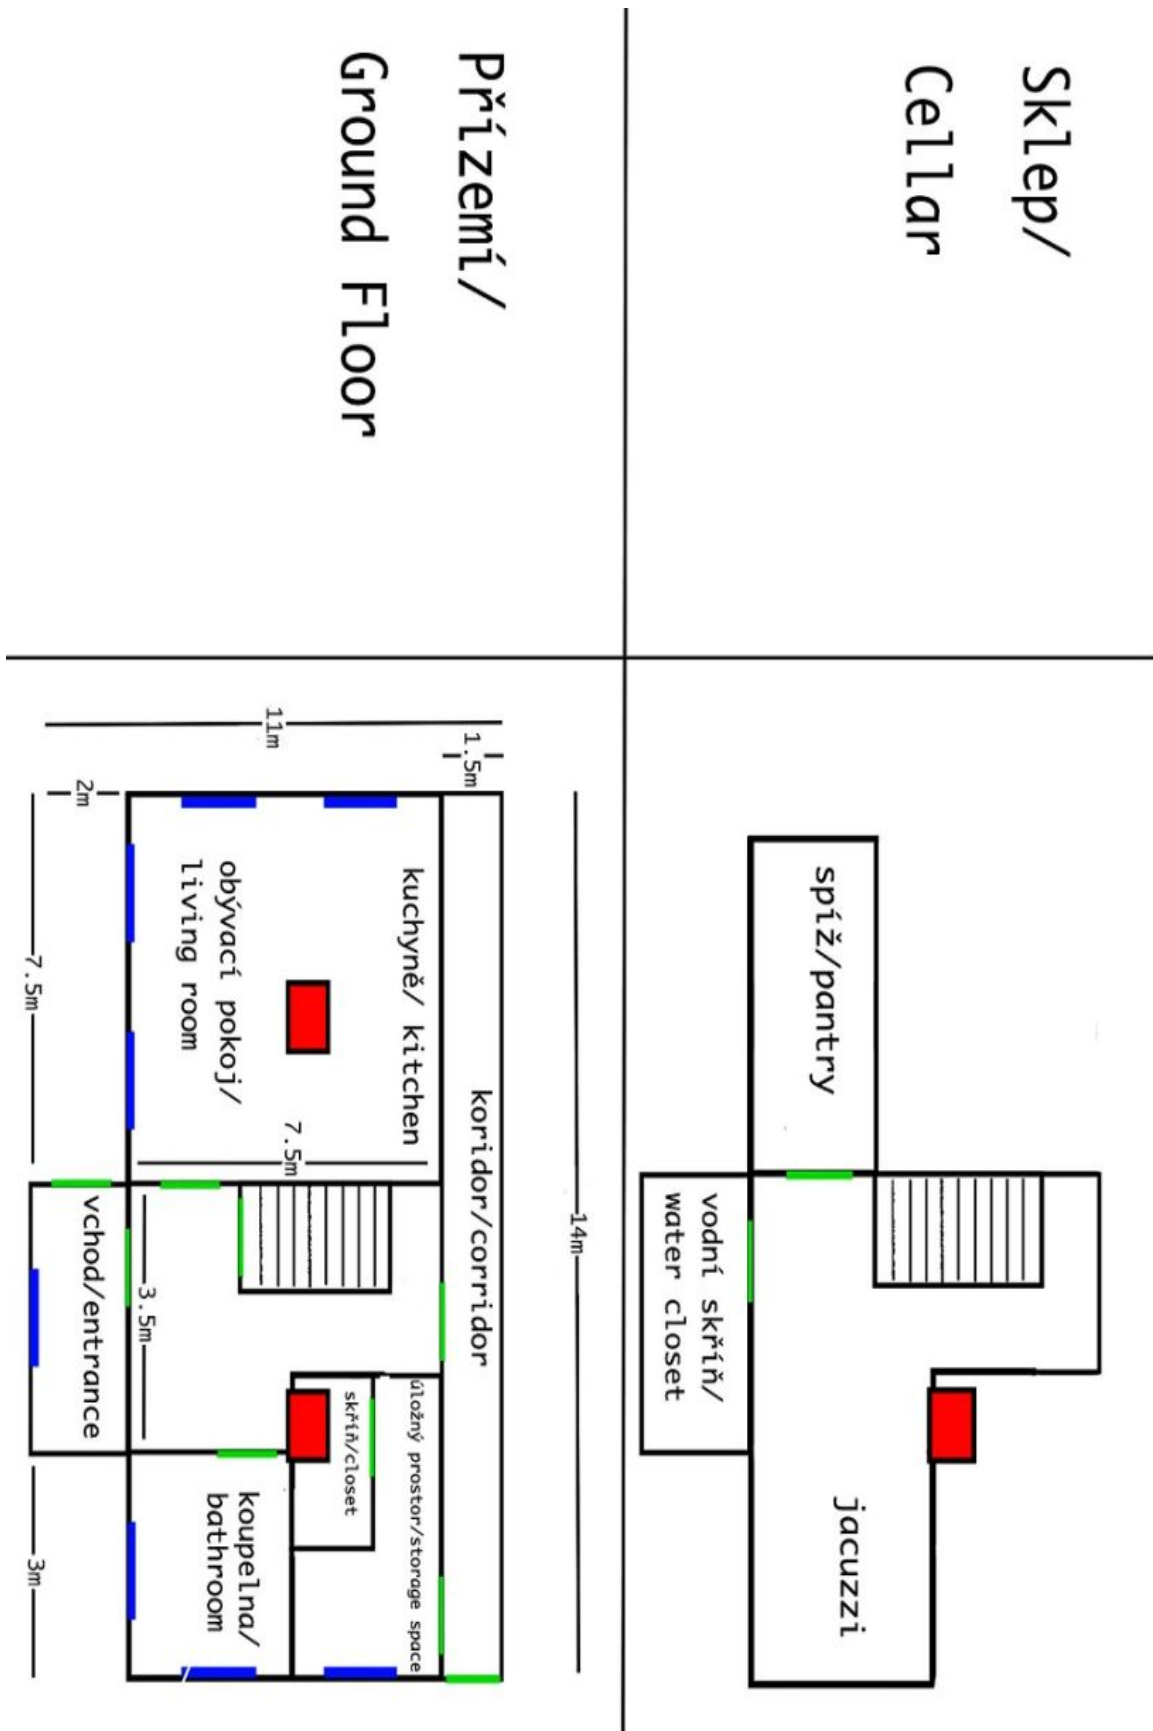

Interior 120 m², built-up area of 125 m², garden 915 m², plot 1 040 m².

House Five-bedroom (6+kk)

120 m², Semily, Rokytnice nad Jizerou, Horní Rokytnice

Sold

House Five-bedroom (6+kk)

Sold

120 m², Semily, Rokytnice nad Jizerou, Horní Rokytnice