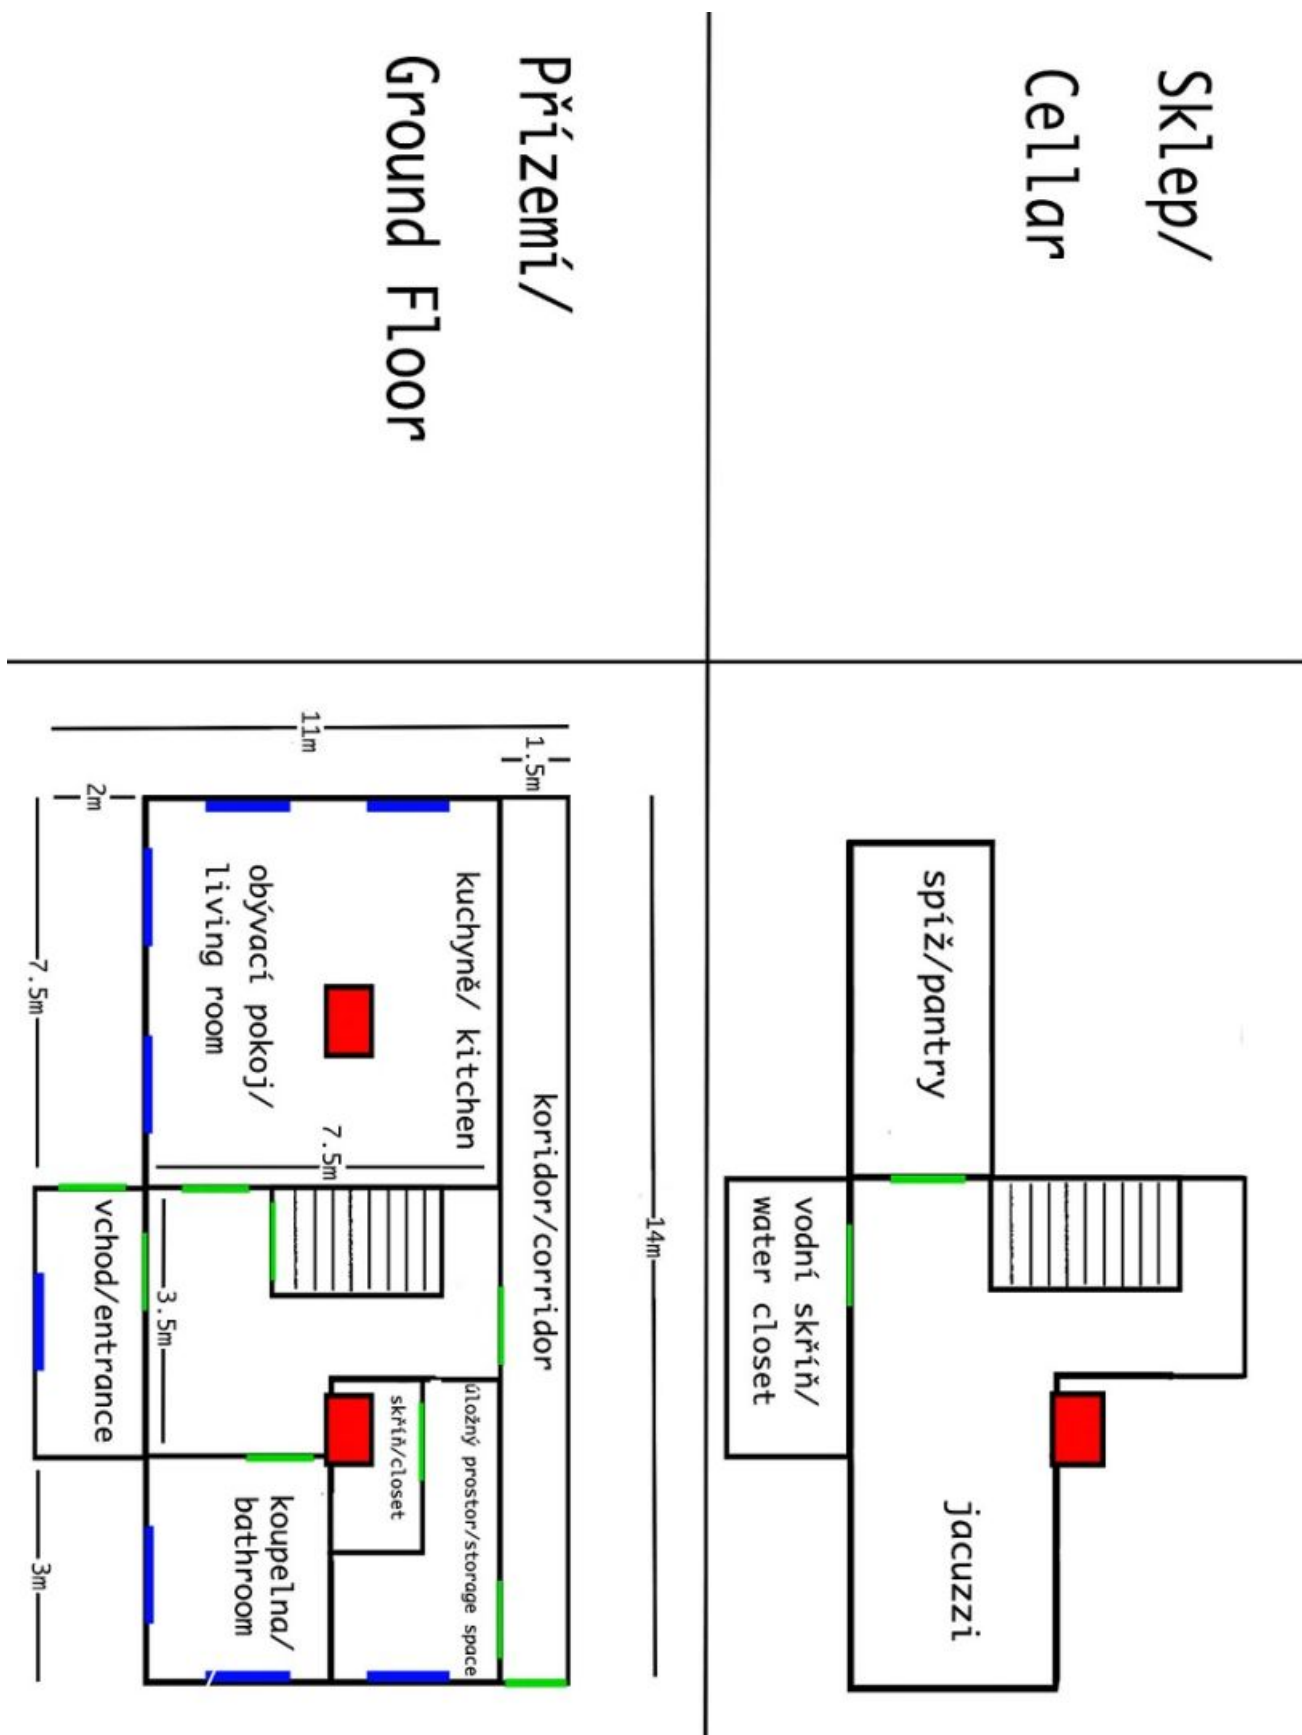

Interior 120 m², built-up area of 125 m², garden 915 m², plot 1 040 m².

House Five-bedroom (6+kk)

120 m², Semily, Rokytnice nad Jizerou, Horní Rokytnice

Sold

House Five-bedroom (6+kk)

120 m², Semily, Rokytnice nad Jizerou, Horní Rokytnice