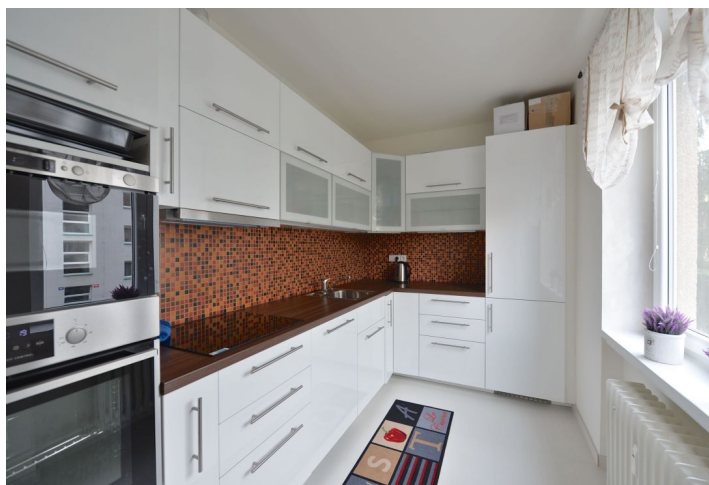

Apartment One-bedroom (2+kk)

Sold

54 m², Prague 3, Žižkov, Na Vrcholu

Apartment One-bedroom (2+kk)

Sold54 m², Prague 3, Žižkov, Na Vrcholu

Total area	54 m ²
Parking	-
Cellar	Yes
PENB	G
Reference number	22760