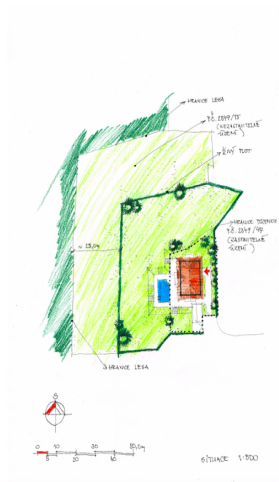

# Land

6 460 m<sup>2</sup>, Praha 4, Kunratice, Nad Akáty

Sold

## Land

Sold

6 460 m<sup>2</sup>, Praha 4, Kunratice, Nad Akáty

Price per sq. m.	2 322 CZK
Total area	6 460 m <sup>2</sup>
Land type	Housing
Reference number	22812

Attractive **6 460 sq. m. plot overlooking a nearby forest**, located at the end of a dead end street in an attractive residential area of Kunratice, Prague 4. Possibility of building a small family house with floor area of 277 sq. m. in an **exceptionally quiet location**, providing **complete privacy**. The plot is slightly sloping towards the south, connections to all utilities are brought to the boundary. The Kunratický forest is just a few steps away, two ponds are also within quick reach, as well as complete amenities. Currently applied for the change of the zoning for a building plot.