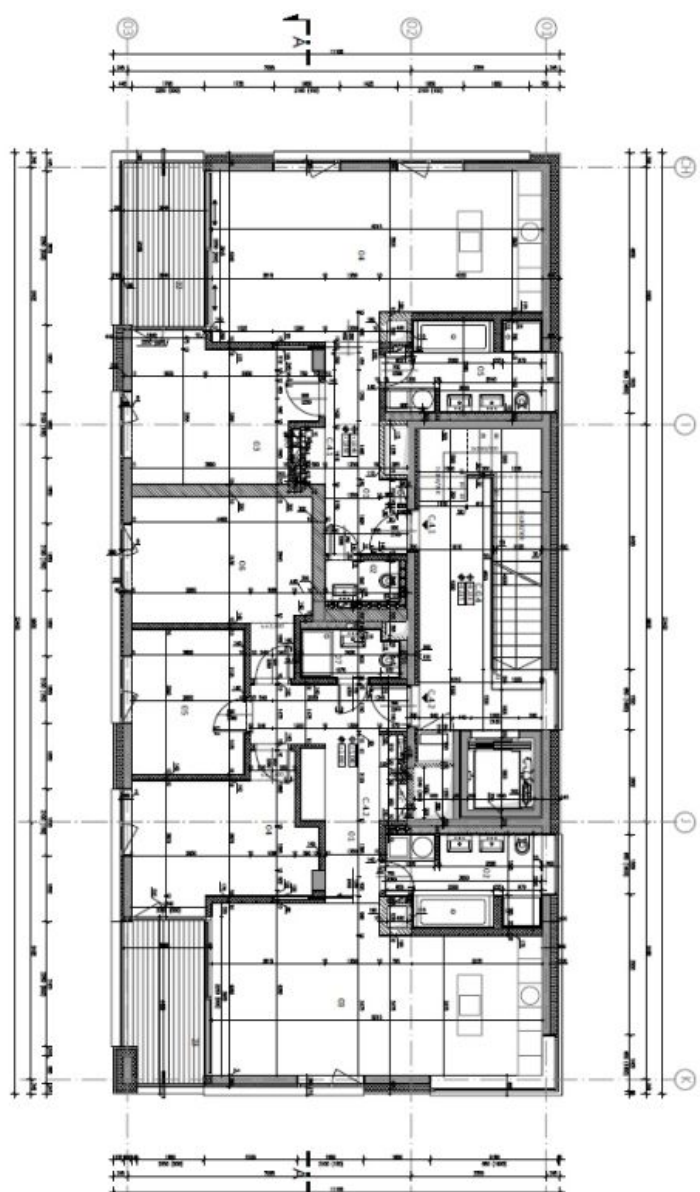

## Apartment One-bedroom (2+kk)

Rented

70 m<sup>2</sup>, Prague 6, Střešovice, U Laboratoře

Total area	78 m <sup>2</sup>
Floor area*	70 m <sup>2</sup>
Terrace	8 m <sup>2</sup>
Parking	On-site garage parking.
Garage	Yes
Cellar	Yes
Service price	Common building charges, water, and heating CZK 13,000/month. Electricity is billed separately.
PENB	B
Reference number	22906
Available from	Immediately

The interior features a comfortable living room with a fully fitted open plan kitchen, one bedroom, a bathroom, an additional toilet, and an entrance hall.

High quality materials, **oak floors**, tropical wood on the terrace, underfloor heating, built-in wardrobes, **capillary cooling system in the ceilings and ventilation with heat recovery**, aluminum windows with triple glazing, alarm. **Cellar**, elevator, camera system. **One parking space** in the underground garage is included in the price.

\* Area of the unit according to the Civil Code. The area consists of the sum total area of the entire unit bounded by perimeter walls.

**SVOBODA & WILLIAMS**  
ARCHITECTS

Číslo	Název	Objekt	Podlaží	Podlažní plocha [m <sup>2</sup> ]	Objem [m <sup>3</sup> ]	Objemová hustota [kg/m <sup>3</sup> ]	Objemová hmotnost [kg]
1	Stěny	1.0	1.0	1000	1000	2500	2500000
2	Podlahy	1.0	1.0	1000	1000	2500	2500000
3	Stropy	1.0	1.0	1000	1000	2500	2500000
4	Okna	1.0	1.0	1000	1000	2500	2500000
5	... (other materials)	...	...	...	...	...	...