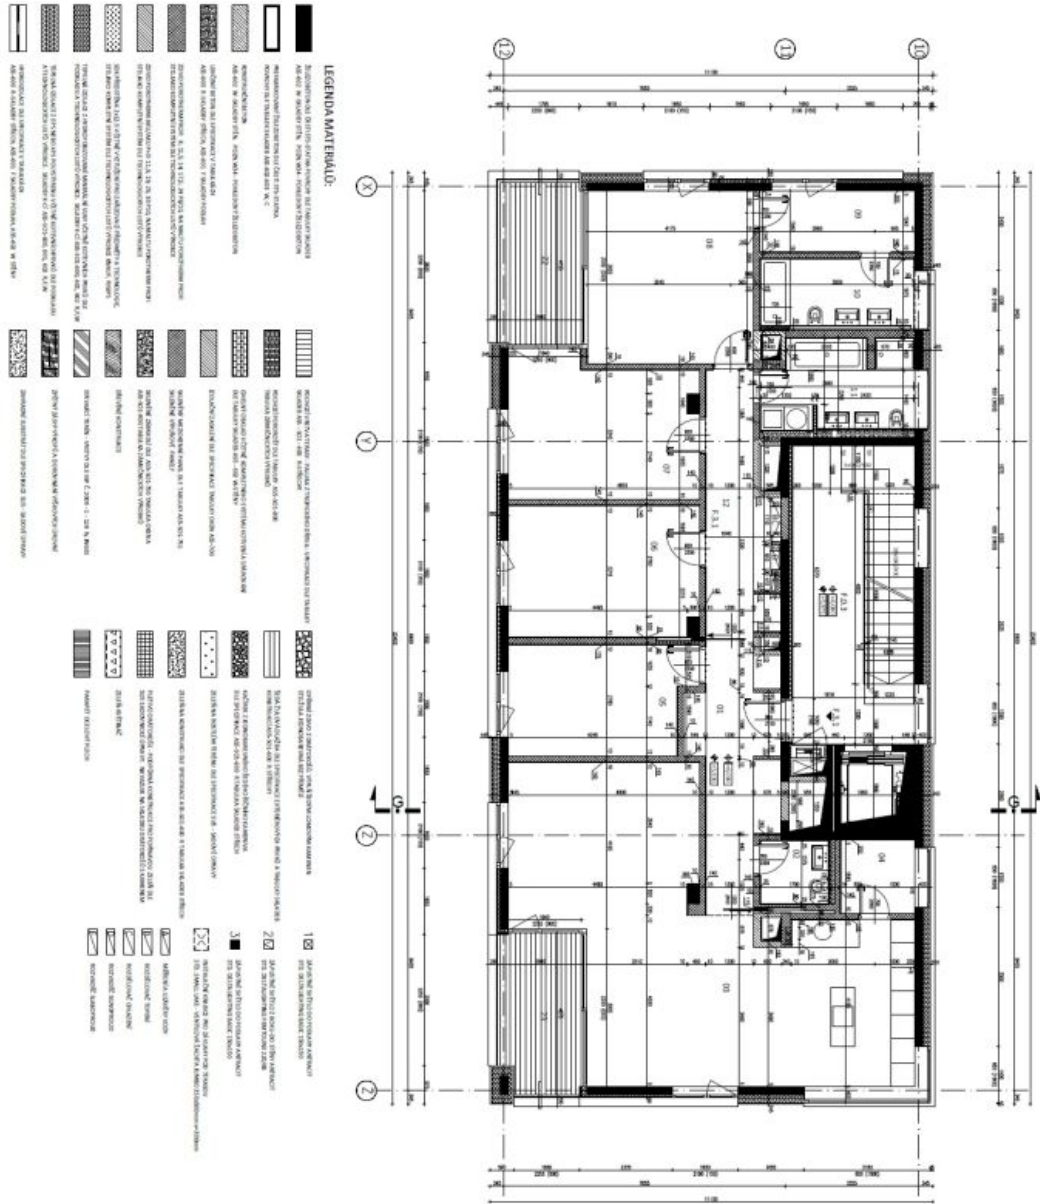

Apartment Four-bedroom (5+kk)

166 m², Praha 6, Střešovice, U Laboratoře

Rented

Podrobný popis materiálu a jeho vlastností.

Číslo	Název	Popis	Barva	Textura
1	Základ	beton	šedá	hladká
2	Stěna	keramická	šedá	hladká
3	Strop	beton	šedá	hladká
4	Podlaha	keramická	šedá	hladká
5	Okno	aluminiové	šedá	hladká
6	Dveře	aluminiové	šedá	hladká
7	Vodní potrubí	plast	šedá	hladká
8	Kanalizační potrubí	plast	šedá	hladká
9	Větrací otvor	aluminiové	šedá	hladká
10	Ochrana před vniknutím vzduchu	aluminiové	šedá	hladká
11	Ochrana před pády	aluminiové	šedá	hladká
12	Ochrana před ohněm	keramická	šedá	hladká
13	Ochrana před vlhkostí	keramická	šedá	hladká
14	Ochrana před korozí	aluminiové	šedá	hladká
15	Ochrana před plísní	keramická	šedá	hladká
16	Ochrana před nečistotami	keramická	šedá	hladká
17	Ochrana před nečistotami	keramická	šedá	hladká
18	Ochrana před nečistotami	keramická	šedá	hladká
19	Ochrana před nečistotami	keramická	šedá	hladká
20	Ochrana před nečistotami	keramická	šedá	hladká