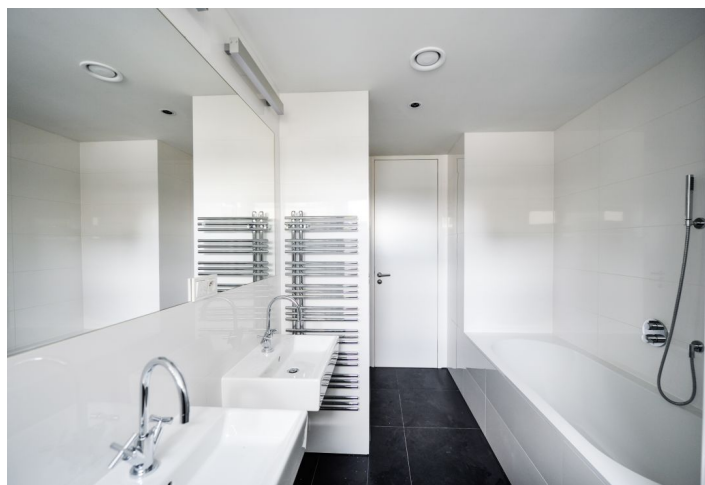

Apartment One-bedroom (2+kk)

Rented

70 m², Prague 6, Střešovice, U Laboratoře