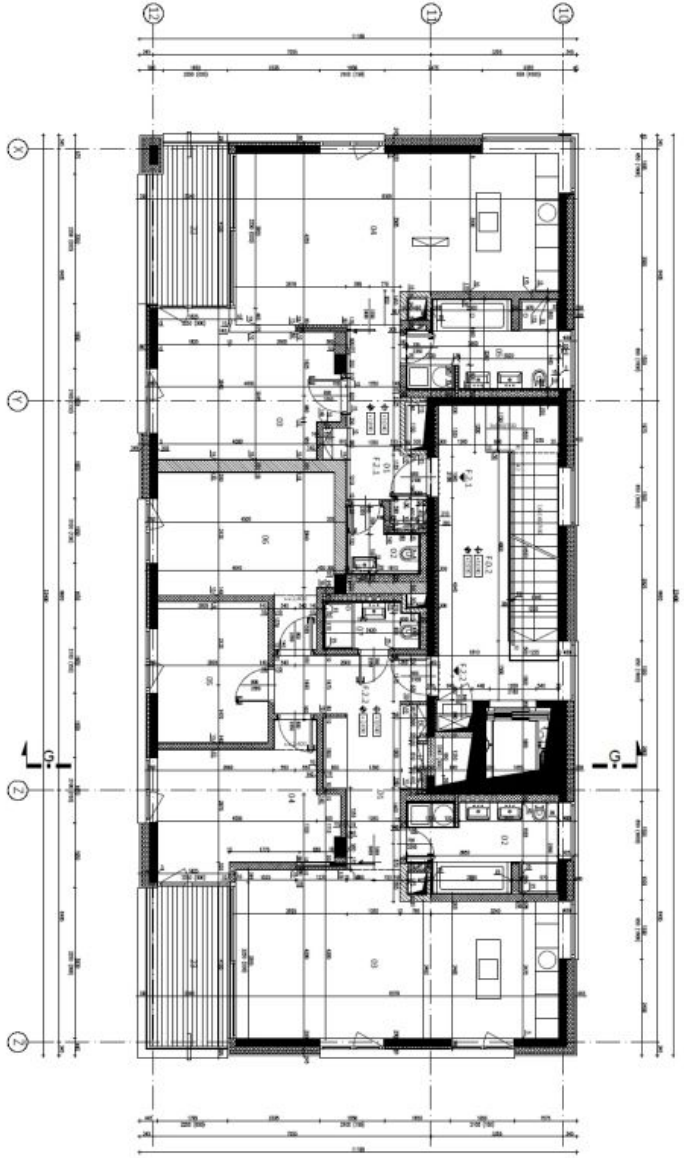

Apartment One-bedroom (2+kk)

70 m², Prague 6, Střešovice, U Laboratoře

Rented