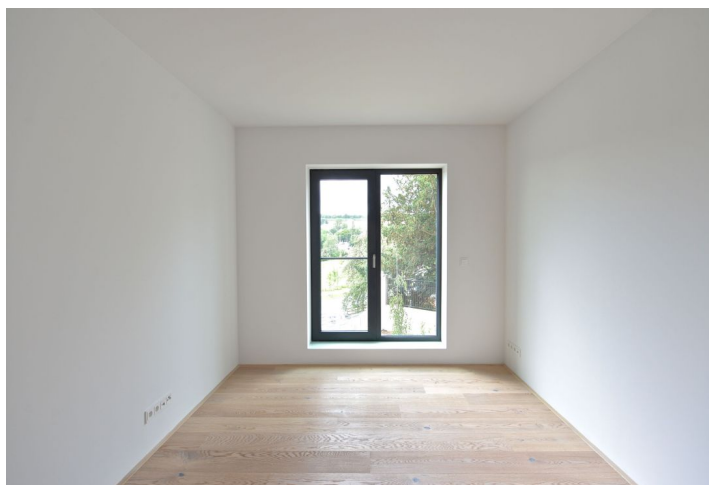

Apartment Three-bedroom (4+kk)

Rented

97 m², Prague 6, Střešovice, U Laboratoře