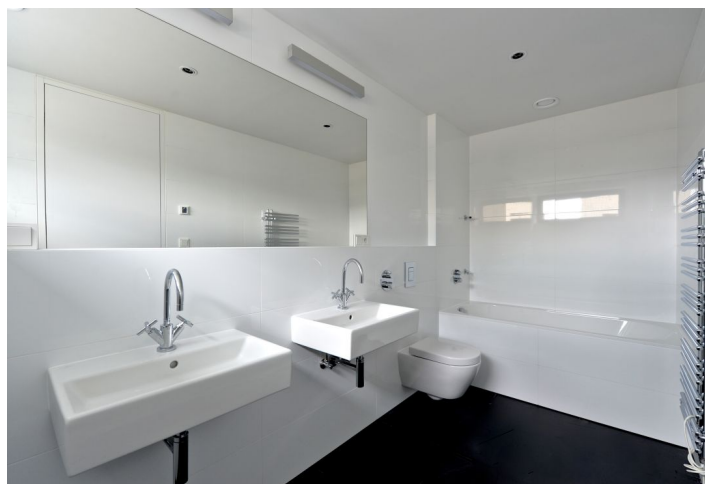

Apartment Three-bedroom (4+kk)

Rented

97 m², Prague 6, Střešovice, U Laboratoře