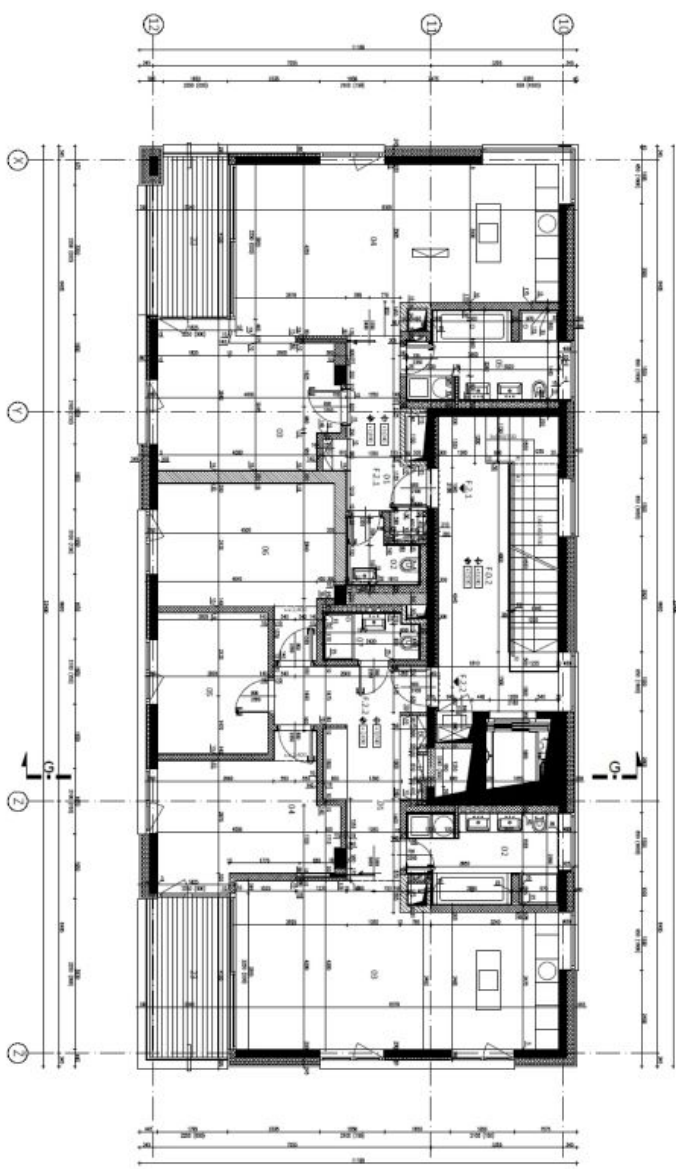

Apartment Three-bedroom (4+kk)

Rented

97 m², Praha 6, Střešovice, U Laboratoře

PRŮMĚRNÉ ROZMĚRY PŘEDMĚTŮ

Číslo	Název předmětu	Průměr	Průměr	Průměr
1	1. ložnice	3,20	3,20	3,20
2	2. ložnice	3,20	3,20	3,20
3	3. ložnice	3,20	3,20	3,20
4	Kuchyně	2,80	2,80	2,80
5	Obývací pokoj	3,20	3,20	3,20
6	Jídelna	2,80	2,80	2,80
7	Koupelna	2,80	2,80	2,80
8	WC	2,00	2,00	2,00
9	Chodba	2,00	2,00	2,00
10	Šatna	2,00	2,00	2,00
11	Předsíň	2,00	2,00	2,00
12	Balkon	2,00	2,00	2,00
13	Terace	2,00	2,00	2,00