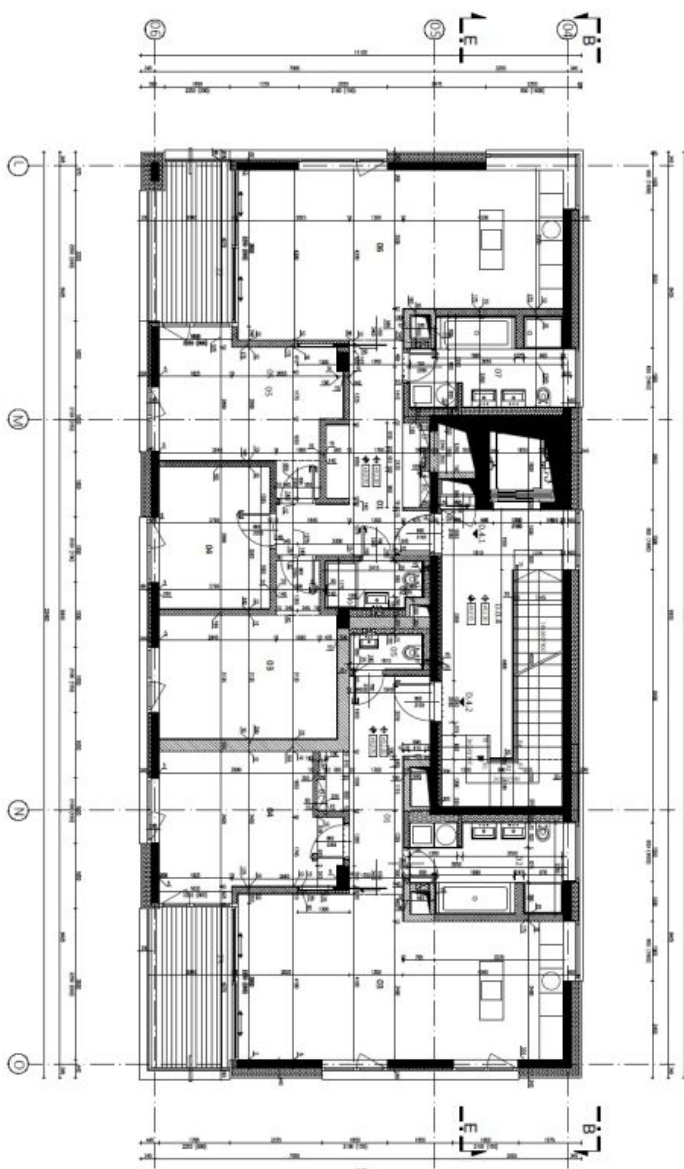

LEGENDA MATERIÁLŮ:

	1. LAMINOVANÉ DŘEVNÉ DESKY (VÝŠKA 22MM) - VÝŠKA 22MM
	2. LAMINOVANÉ DŘEVNÉ DESKY (VÝŠKA 22MM) - VÝŠKA 22MM
	3. LAMINOVANÉ DŘEVNÉ DESKY (VÝŠKA 22MM) - VÝŠKA 22MM
	4. LAMINOVANÉ DŘEVNÉ DESKY (VÝŠKA 22MM) - VÝŠKA 22MM
	5. LAMINOVANÉ DŘEVNÉ DESKY (VÝŠKA 22MM) - VÝŠKA 22MM
	6. LAMINOVANÉ DŘEVNÉ DESKY (VÝŠKA 22MM) - VÝŠKA 22MM
	7. LAMINOVANÉ DŘEVNÉ DESKY (VÝŠKA 22MM) - VÝŠKA 22MM
	8. LAMINOVANÉ DŘEVNÉ DESKY (VÝŠKA 22MM) - VÝŠKA 22MM
	9. LAMINOVANÉ DŘEVNÉ DESKY (VÝŠKA 22MM) - VÝŠKA 22MM
	10. LAMINOVANÉ DŘEVNÉ DESKY (VÝŠKA 22MM) - VÝŠKA 22MM
	11. LAMINOVANÉ DŘEVNÉ DESKY (VÝŠKA 22MM) - VÝŠKA 22MM
	12. LAMINOVANÉ DŘEVNÉ DESKY (VÝŠKA 22MM) - VÝŠKA 22MM
	13. LAMINOVANÉ DŘEVNÉ DESKY (VÝŠKA 22MM) - VÝŠKA 22MM
	14. LAMINOVANÉ DŘEVNÉ DESKY (VÝŠKA 22MM) - VÝŠKA 22MM
	15. LAMINOVANÉ DŘEVNÉ DESKY (VÝŠKA 22MM) - VÝŠKA 22MM
	16. LAMINOVANÉ DŘEVNÉ DESKY (VÝŠKA 22MM) - VÝŠKA 22MM
	17. LAMINOVANÉ DŘEVNÉ DESKY (VÝŠKA 22MM) - VÝŠKA 22MM
	18. LAMINOVANÉ DŘEVNÉ DESKY (VÝŠKA 22MM) - VÝŠKA 22MM
	19. LAMINOVANÉ DŘEVNÉ DESKY (VÝŠKA 22MM) - VÝŠKA 22MM
	20. LAMINOVANÉ DŘEVNÉ DESKY (VÝŠKA 22MM) - VÝŠKA 22MM
	21. LAMINOVANÉ DŘEVNÉ DESKY (VÝŠKA 22MM) - VÝŠKA 22MM
	22. LAMINOVANÉ DŘEVNÉ DESKY (VÝŠKA 22MM) - VÝŠKA 22MM
	23. LAMINOVANÉ DŘEVNÉ DESKY (VÝŠKA 22MM) - VÝŠKA 22MM
	24. LAMINOVANÉ DŘEVNÉ DESKY (VÝŠKA 22MM) - VÝŠKA 22MM
	25. LAMINOVANÉ DŘEVNÉ DESKY (VÝŠKA 22MM) - VÝŠKA 22MM
	26. LAMINOVANÉ DŘEVNÉ DESKY (VÝŠKA 22MM) - VÝŠKA 22MM
	27. LAMINOVANÉ DŘEVNÉ DESKY (VÝŠKA 22MM) - VÝŠKA 22MM
	28. LAMINOVANÉ DŘEVNÉ DESKY (VÝŠKA 22MM) - VÝŠKA 22MM
	29. LAMINOVANÉ DŘEVNÉ DESKY (VÝŠKA 22MM) - VÝŠKA 22MM
	30. LAMINOVANÉ DŘEVNÉ DESKY (VÝŠKA 22MM) - VÝŠKA 22MM
	31. LAMINOVANÉ DŘEVNÉ DESKY (VÝŠKA 22MM) - VÝŠKA 22MM
	32. LAMINOVANÉ DŘEVNÉ DESKY (VÝŠKA 22MM) - VÝŠKA 22MM
	33. LAMINOVANÉ DŘEVNÉ DESKY (VÝŠKA 22MM) - VÝŠKA 22MM
	34. LAMINOVANÉ DŘEVNÉ DESKY (VÝŠKA 22MM) - VÝŠKA 22MM
	35. LAMINOVANÉ DŘEVNÉ DESKY (VÝŠKA 22MM) - VÝŠKA 22MM
	36. LAMINOVANÉ DŘEVNÉ DESKY (VÝŠKA 22MM) - VÝŠKA 22MM
	37. LAMINOVANÉ DŘEVNÉ DESKY (VÝŠKA 22MM) - VÝŠKA 22MM
	38. LAMINOVANÉ DŘEVNÉ DESKY (VÝŠKA 22MM) - VÝŠKA 22MM
	39. LAMINOVANÉ DŘEVNÉ DESKY (VÝŠKA 22MM) - VÝŠKA 22MM
	40. LAMINOVANÉ DŘEVNÉ DESKY (VÝŠKA 22MM) - VÝŠKA 22MM
	41. LAMINOVANÉ DŘEVNÉ DESKY (VÝŠKA 22MM) - VÝŠKA 22MM
	42. LAMINOVANÉ DŘEVNÉ DESKY (VÝŠKA 22MM) - VÝŠKA 22MM
	43. LAMINOVANÉ DŘEVNÉ DESKY (VÝŠKA 22MM) - VÝŠKA 22MM
	44. LAMINOVANÉ DŘEVNÉ DESKY (VÝŠKA 22MM) - VÝŠKA 22MM
	45. LAMINOVANÉ DŘEVNÉ DESKY (VÝŠKA 22MM) - VÝŠKA 22MM
	46. LAMINOVANÉ DŘEVNÉ DESKY (VÝŠKA 22MM) - VÝŠKA 22MM
	47. LAMINOVANÉ DŘEVNÉ DESKY (VÝŠKA 22MM) - VÝŠKA 22MM
	48. LAMINOVANÉ DŘEVNÉ DESKY (VÝŠKA 22MM) - VÝŠKA 22MM
	49. LAMINOVANÉ DŘEVNÉ DESKY (VÝŠKA 22MM) - VÝŠKA 22MM
	50. LAMINOVANÉ DŘEVNÉ DESKY (VÝŠKA 22MM) - VÝŠKA 22MM

svoboda&williams
ARCHITECTS

svoboda&williams
ARCHITECTS