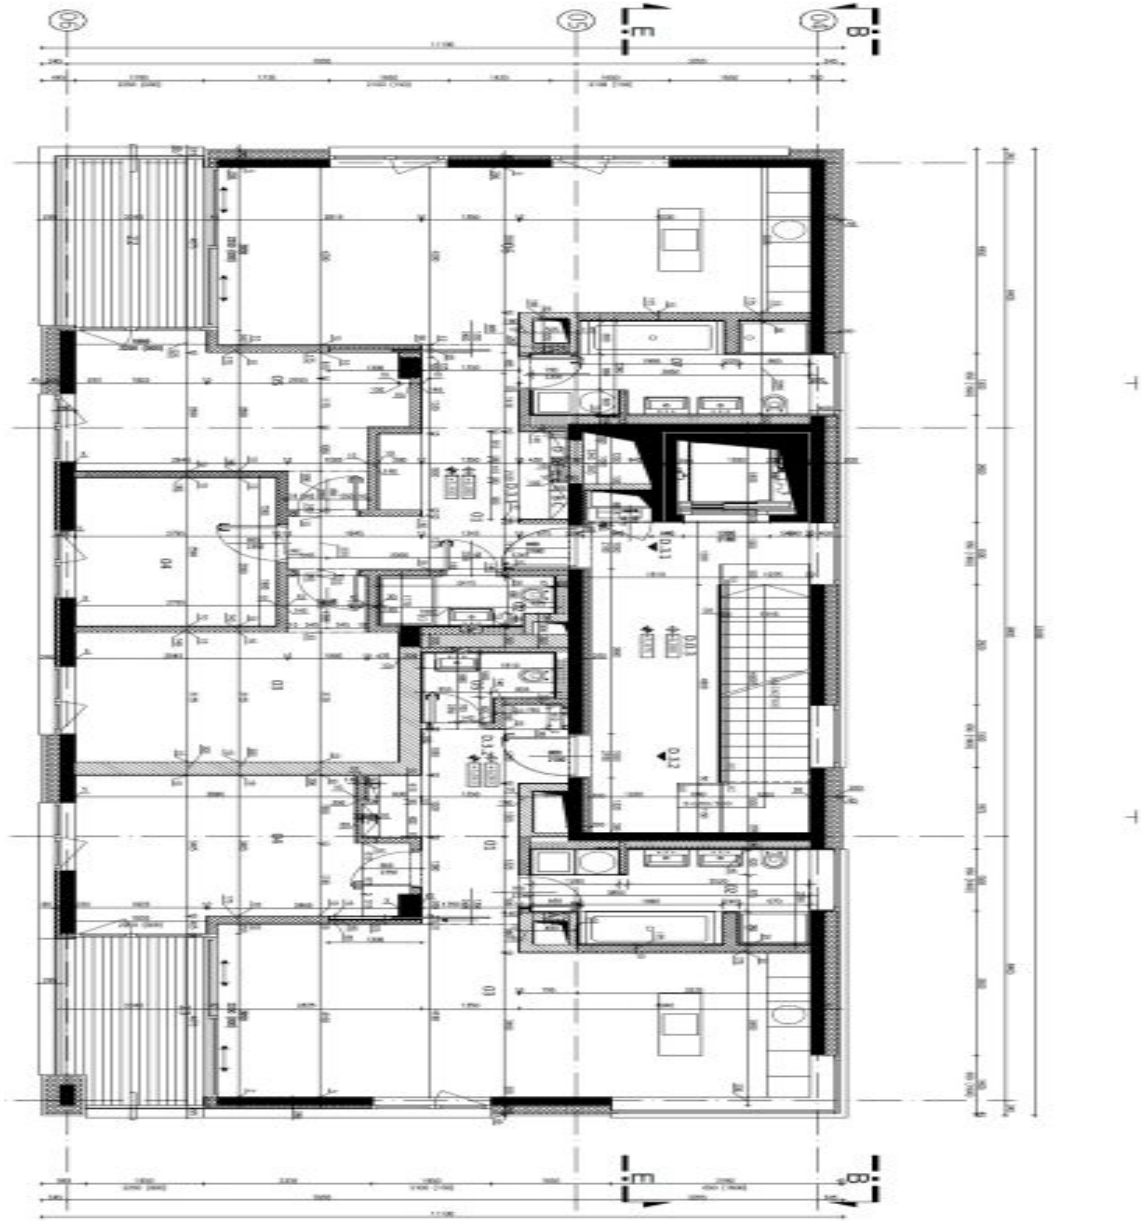

Apartment Three-bedroom (4+kk)

102 m², Prague 6, Střešovice, U Laboratoře

Rented

Podle vnitřního dispozice, ideálního, včetně vnitřní, včetně a typů se čísel