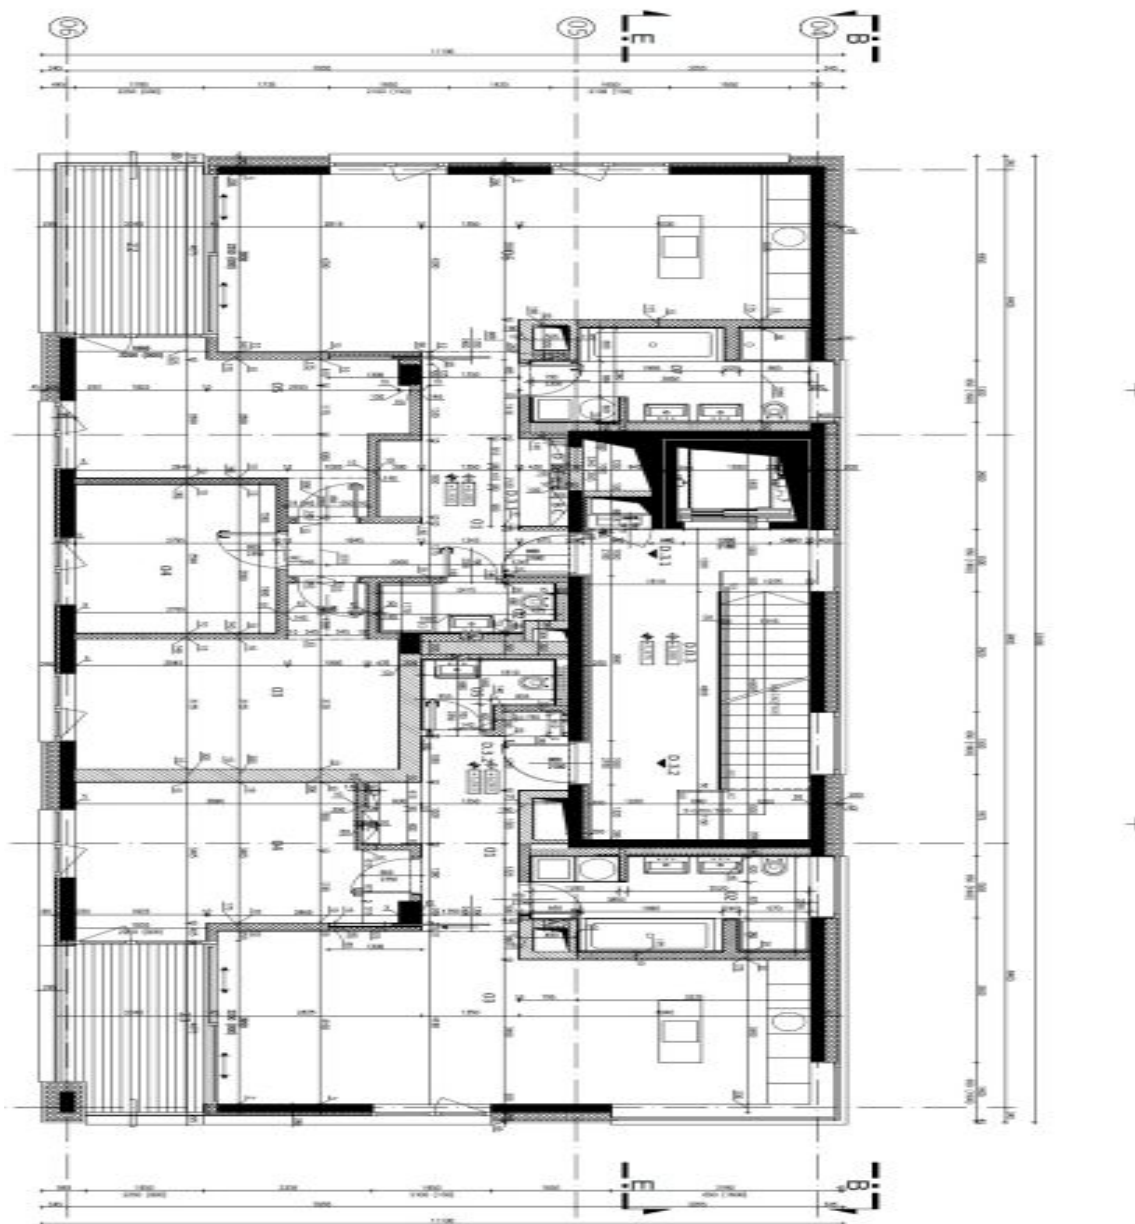

Apartment Three-bedroom (4+kk)

102 m², Praha 6, Střešovice, U Laboratoře

Rented

MĚŘENÍ		MĚŘENÍ		MĚŘENÍ	
Číslo	Název	Číslo	Název	Číslo	Název
01	Obývací pokoj	02	Kuchyň	03	Ložnice
04	Ložnice	05	Ložnice	06	Koupelna
07	WC	08	WC	09	WC
10	WC	11	WC	12	WC
13	WC	14	WC	15	WC
16	WC	17	WC	18	WC
19	WC	20	WC	21	WC
22	WC	23	WC	24	WC
25	WC	26	WC	27	WC
28	WC	29	WC	30	WC
31	WC	32	WC	33	WC
34	WC	35	WC	36	WC
37	WC	38	WC	39	WC
40	WC	41	WC	42	WC
43	WC	44	WC	45	WC
46	WC	47	WC	48	WC
49	WC	50	WC	51	WC
52	WC	53	WC	54	WC
55	WC	56	WC	57	WC
58	WC	59	WC	60	WC
61	WC	62	WC	63	WC
64	WC	65	WC	66	WC
67	WC	68	WC	69	WC
70	WC	71	WC	72	WC
73	WC	74	WC	75	WC
76	WC	77	WC	78	WC
79	WC	80	WC	81	WC
82	WC	83	WC	84	WC
85	WC	86	WC	87	WC
88	WC	89	WC	90	WC
91	WC	92	WC	93	WC
94	WC	95	WC	96	WC
97	WC	98	WC	99	WC
100	WC	101	WC	102	WC