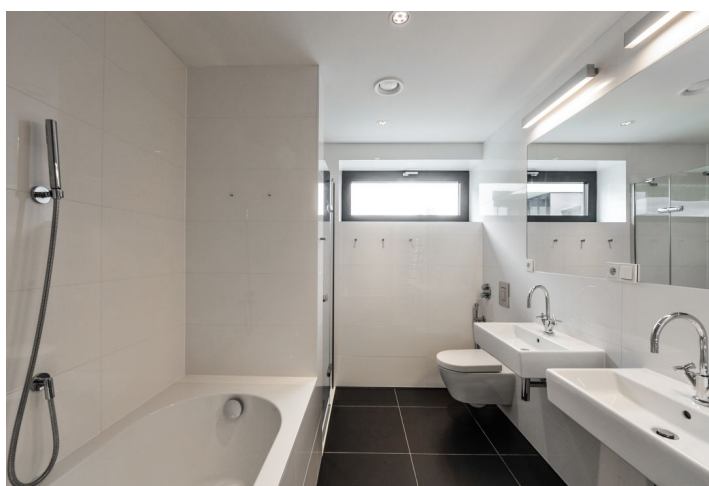

Apartment Three-bedroom (4+kk)

Rented

102 m², Praha 6, Střešovice, U Laboratoře