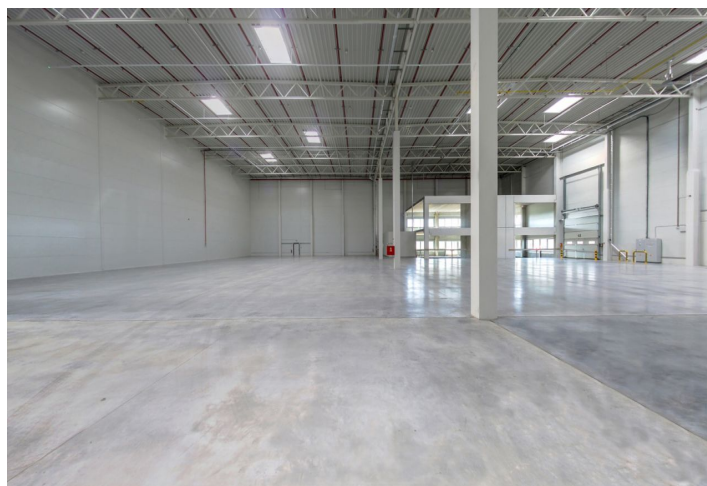

Industrial park

154 237 m², Praha-východ, Zeleneč, Mstětice

Ask for price