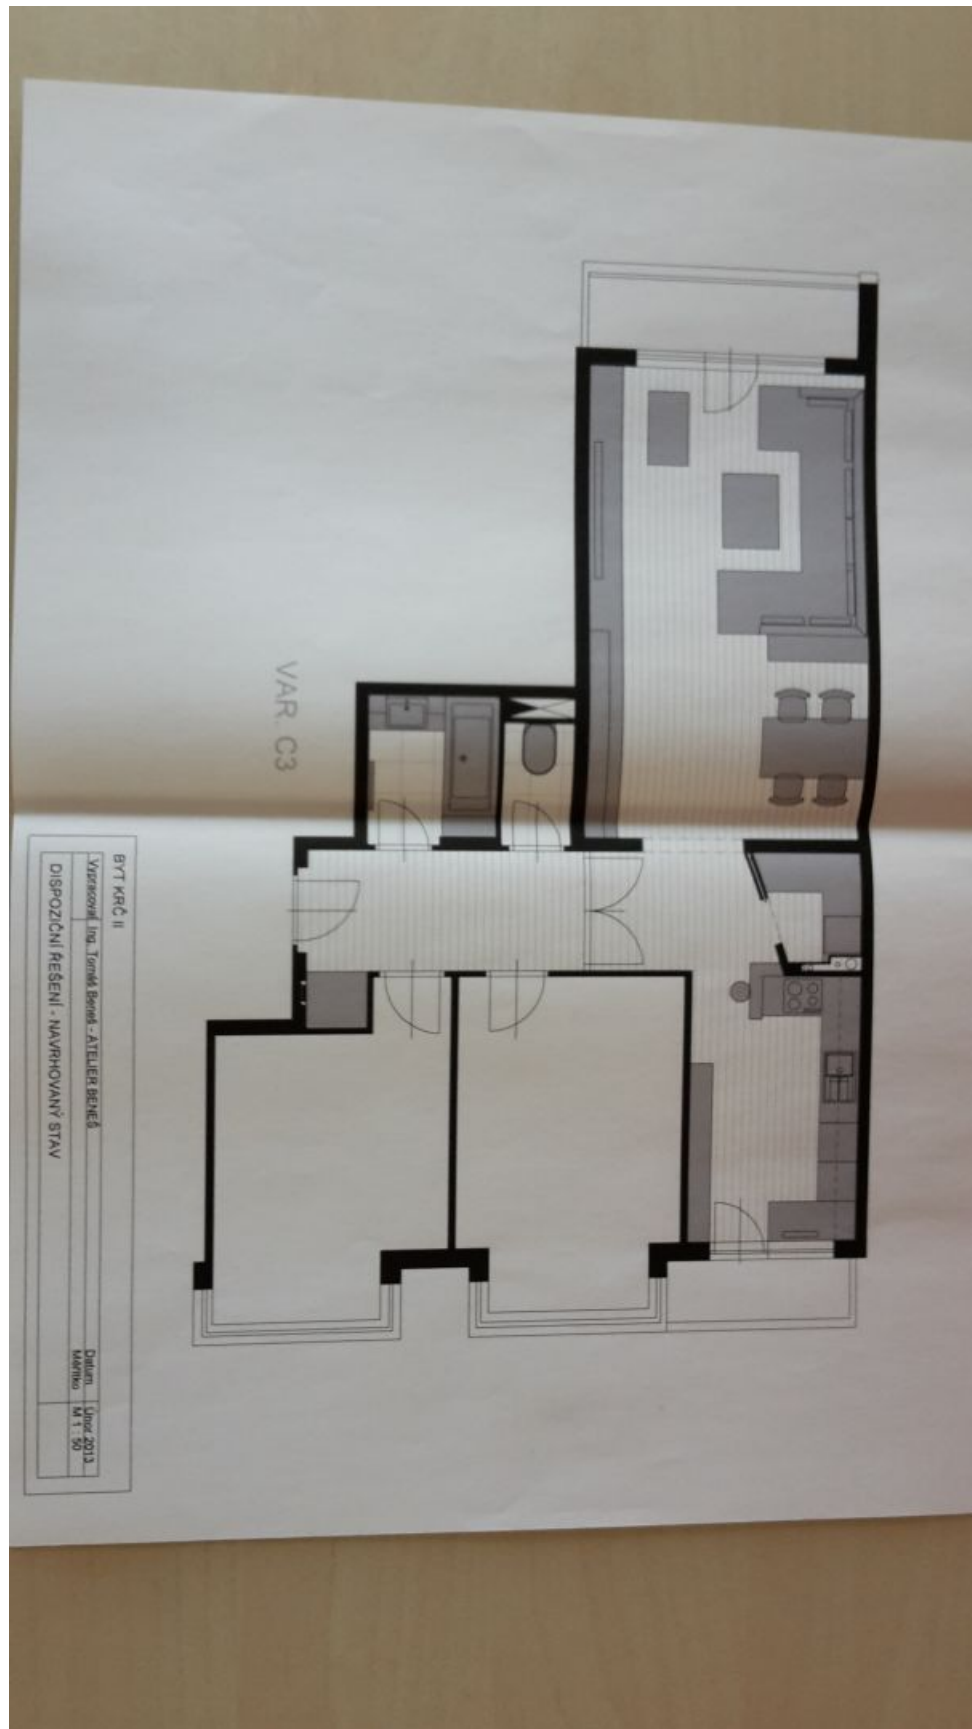

The interior includes a living room with a dining area and an enclosed balcony facing the green courtyard garden, a fully fitted open plan kitchen with access to the balcony, two separate bedrooms, a bathroom with a bathtub, a separate toilet, a storage/laundry room, and a spacious entry hall with built-in storage.

Green views, laminate floors, washing machine, dryer, dishwasher, microwave oven, coffee maker, basic dishes and kitchenware, TV, UPC for the Internet, cable TV connection, audio entry phone, pram and bike storage, security. Interior 89 m², enclosed balcony 5 m², balcony 2 m². One garage parking space included.

* Area of the unit according to the Civil Code. The area consists of the sum total area of the entire unit bounded by perimeter walls.

Apartment Two-bedroom (3+kk)

89 m², Prague 4, Kunratice, Velké Kunratické

Rented

Apartment Two-bedroom (3+kk)

Rented

89 m², Prague 4, Kunratice, Velké Kunratické

ZU.C2/04.04.2

BYT 3+1	
PLOCHA BYTU:	
CELKOVÁ	94,20 m²
UŽITNÁ	91,5 m²
TERASA	0,0 m²
BALKÓN	2,66 m²
LODŽIE	4,78 m²

ZELENÝ ÚDOLÍ