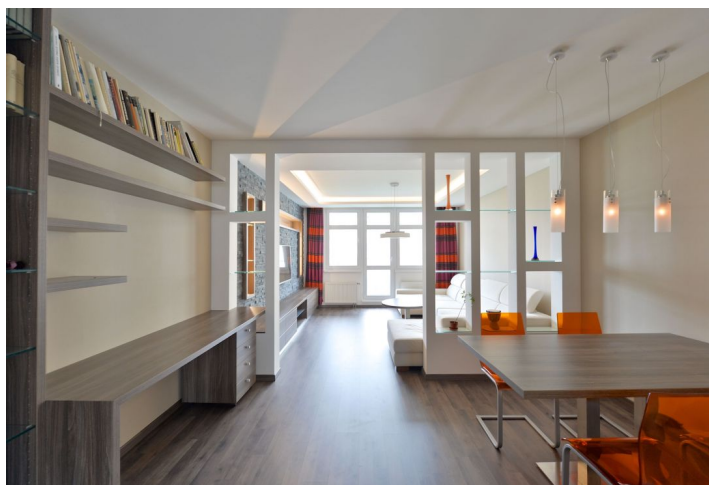

Apartment Two-bedroom (3+kk)

Rented

89 m², Prague 4, Kunratice, Velké Kunratické