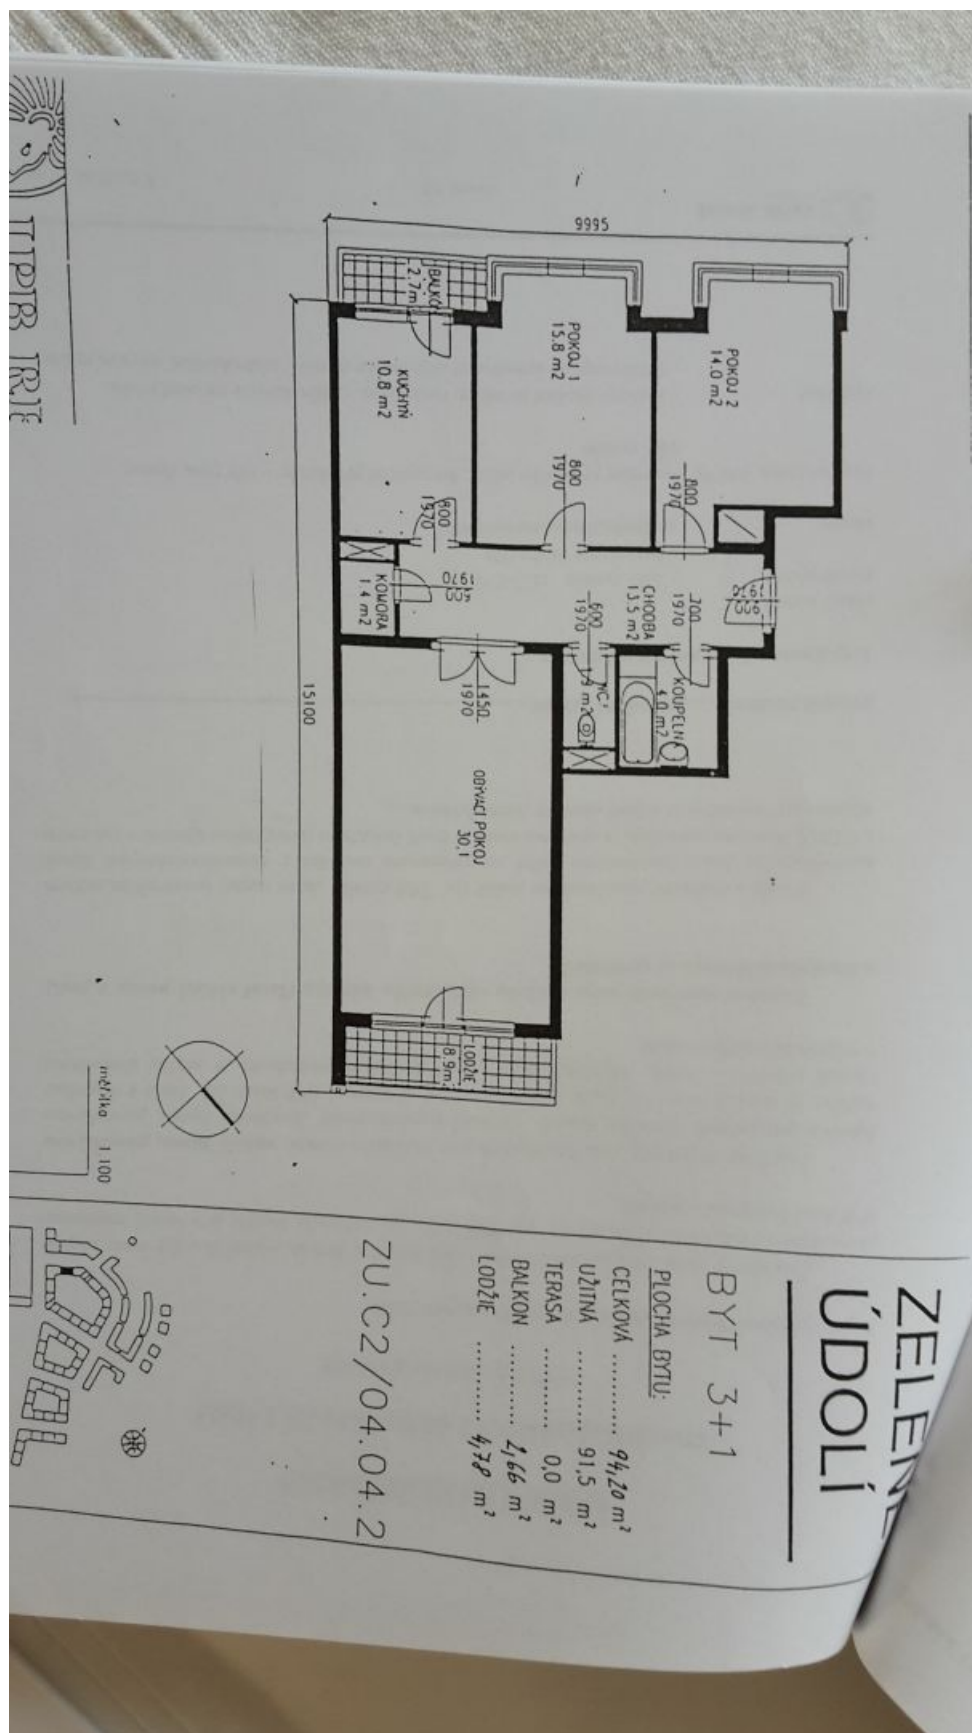

The interior includes a living room with a dining area and an enclosed balcony facing the green courtyard garden, a fully fitted open plan kitchen with access to the balcony, two separate bedrooms, a bathroom with a bathtub, a separate toilet, a storage/laundry room, and a spacious entry hall with built-in storage.

Green views, laminate floors, washing machine, dryer, dishwasher, microwave oven, coffee maker, basic dishes and kitchenware, TV, UPC for the Internet, cable TV connection, audio entry phone, pram and bike storage, security. Interior 89 m², enclosed balcony 5 m², balcony 2 m². One garage parking space included.

* Area of the unit according to the Civil Code. The area consists of the sum total area of the entire unit bounded by perimeter walls.

Apartment Two-bedroom (3+kk)

89 m², Prague 4, Kunratice, Velké Kunratické

Rented

Apartment Two-bedroom (3+kk)

Rented

89 m², Prague 4, Kunratice, Velké Kunratické

ZU.C2/04.04.2

BYT 3+1	
PLOCHA BYTU:	
CELKOVÁ	94,20 m²
UŽITNÁ	91,5 m²
TERASA	0,0 m²
BALKÓN	2,66 m²
LODŽIE	4,78 m²

ZELENÝ ÚDOLÍ