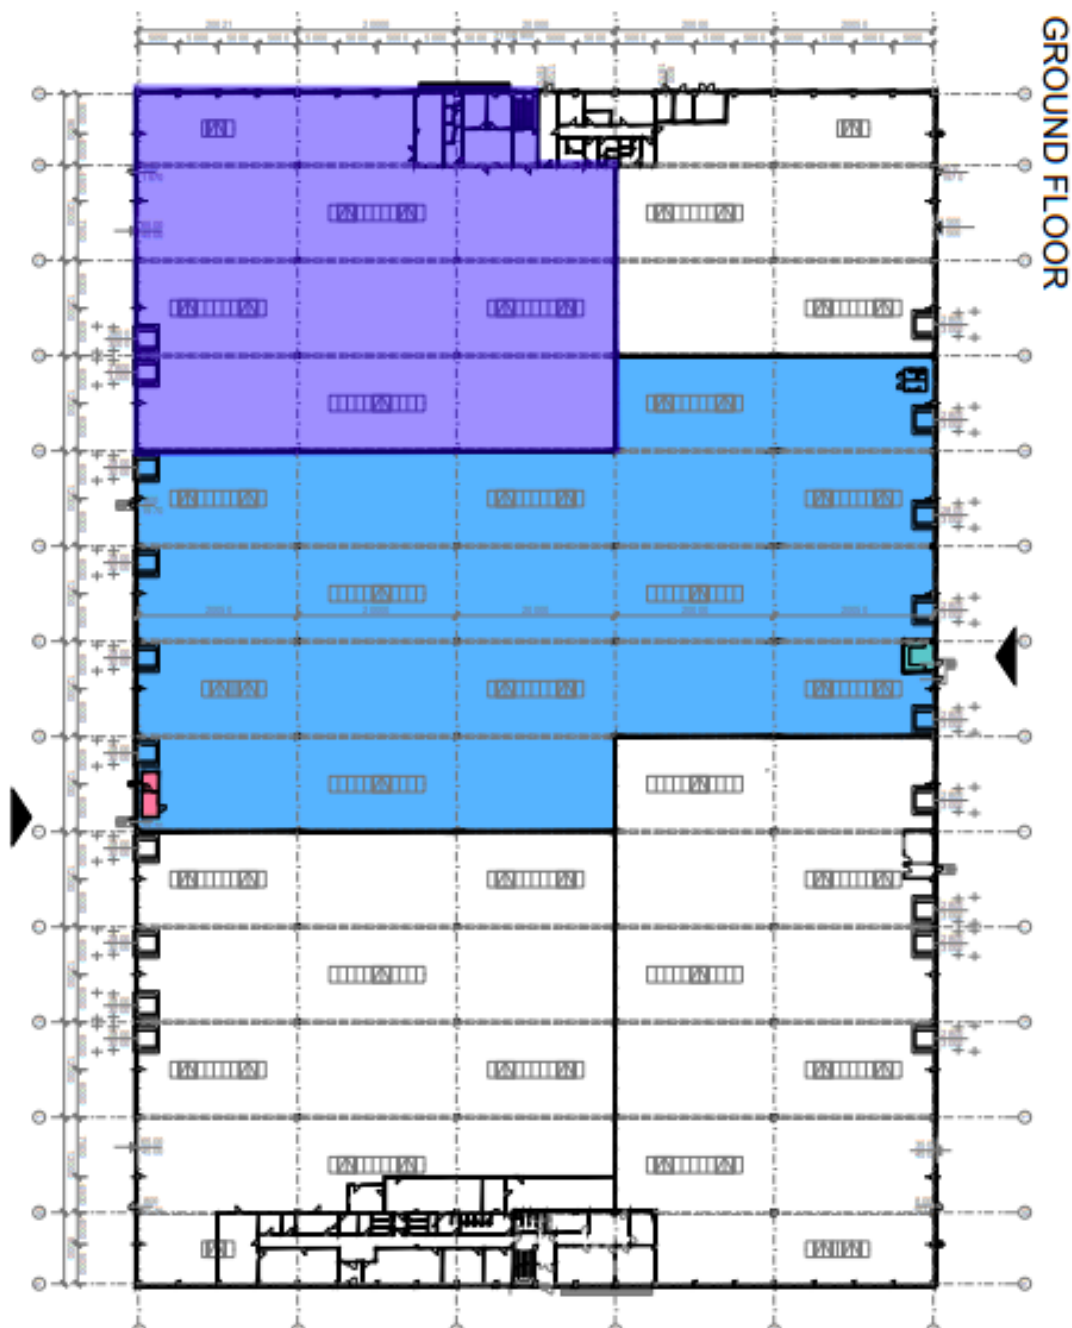

## Warehouse space

2 616 m<sup>2</sup>, Praha-východ, Klecany, Parkerova

Ask for price

## Warehouse space

2 616 m<sup>2</sup>, Praha-východ, Klecany, Parkerova

**Ask for price**

|                                |                               |
|--------------------------------|-------------------------------|
| <b>Total area</b>              | 2 616 m <sup>2</sup>          |
| <b>Available area for rent</b> | 2 616 m <sup>2</sup>          |
| <b>Ceiling height</b>          | 10 m                          |
| <b>Floor loading capacity</b>  | 5 t/m <sup>2</sup>            |
| <b>Column grid structure</b>   | —                             |
| <b>Structure</b>               | Reinforced concrete structure |
| <b>PENB</b>                    | C                             |
| <b>Reference number</b>        | 23409                         |

### Warehouse/Industrial space:

- Flexible layout with units from 960 sq.m.
- Min.1 loading dock per 850 sq.m
- Floor loading capacity 5 T/sq.m
- Clear height 10 m
- Truck yard 35 m
- Column grid structure 20x12 m
- Sprinkler system

# Warehouse space

2 616 m<sup>2</sup>, Praha-východ, Klecany, Parkerova

Ask for price