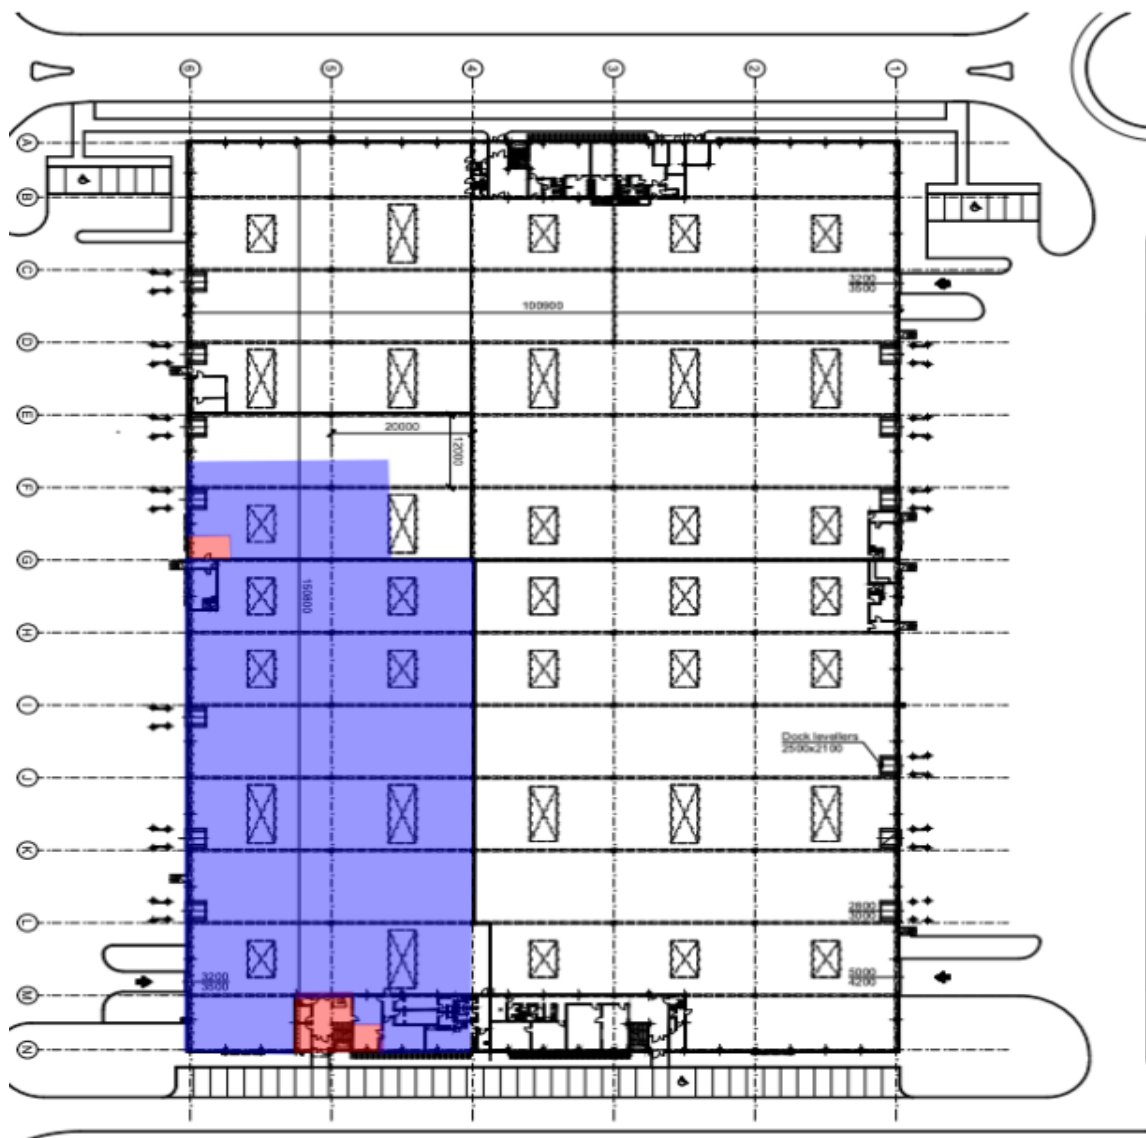

Industrial space

2 615 m², Praha-východ, Klecany, Parkerova

Ask for price

WH
3,553 sqm
OFF
136 sqm

Units details
Building DC03