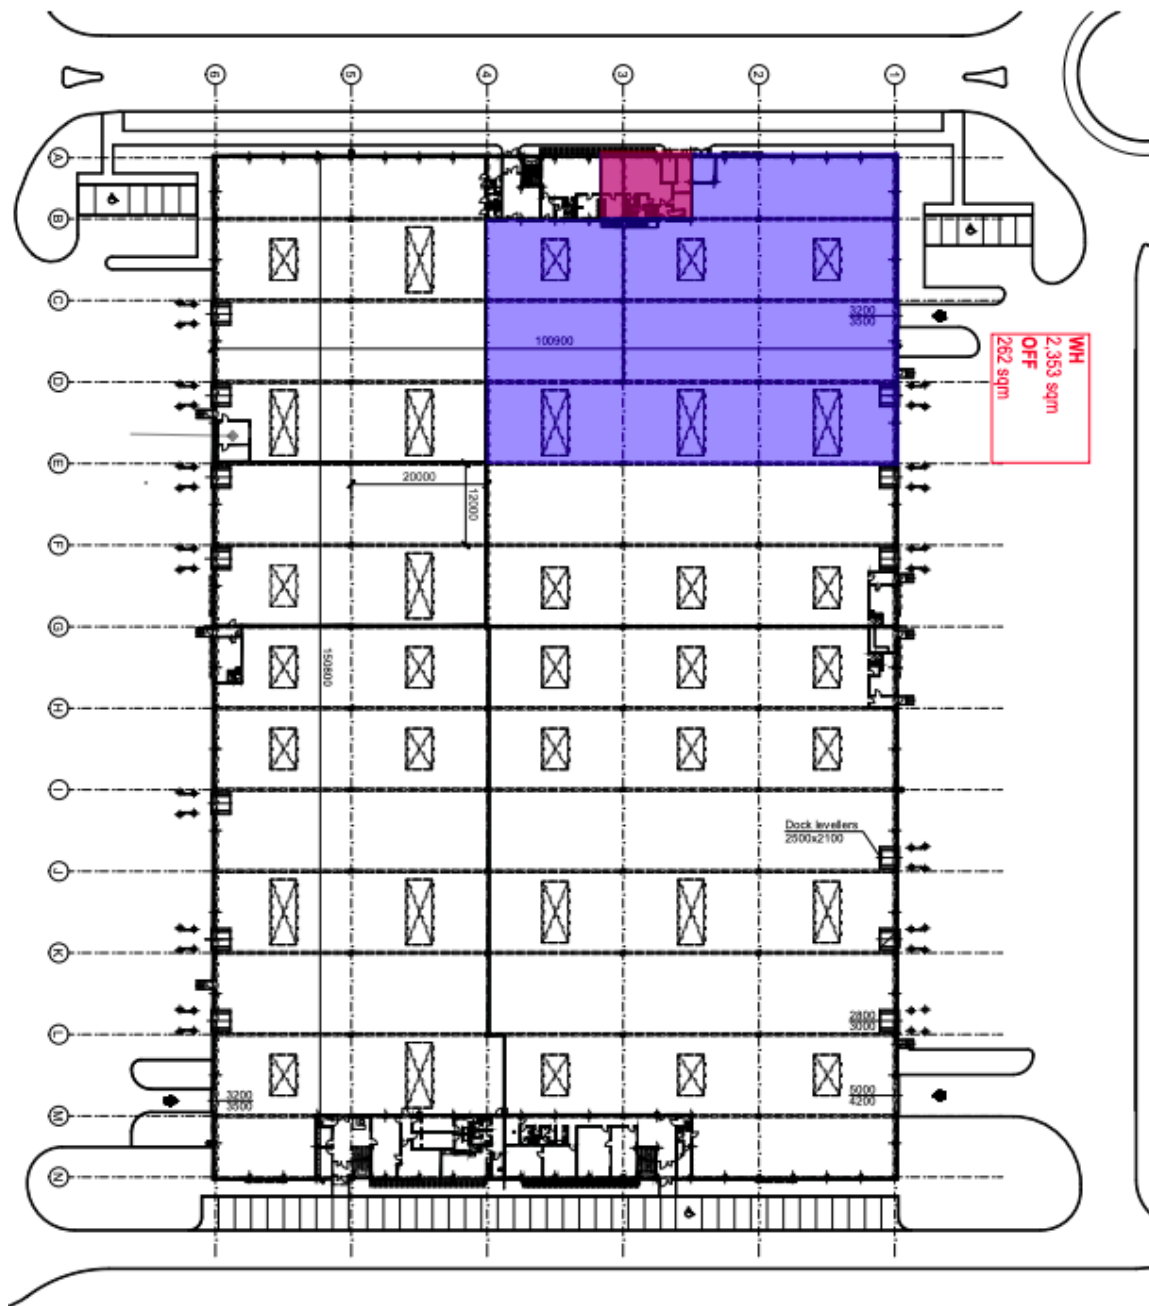

## Industrial space

2 615 m<sup>2</sup>, Praha-východ, Klecany, Parkerova

**Ask for price**

<b>Total area</b>	2 615 m <sup>2</sup>
<b>Available area for rent</b>	2 615 m <sup>2</sup>
<b>Office area</b>	262 m <sup>2</sup>
<b>Ceiling height</b>	10 m
<b>Floor loading capacity</b>	5 t/m <sup>2</sup>
<b>Column grid structure</b>	—
<b>Structure</b>	Reinforced concrete structure
<b>PENB</b>	B
<b>Reference number</b>	23417

### Industrial/Warehouse space:

- Flexible layout with units from 960 sq.m.
- Min.1 loading dock per 850 sq.m
- Floor loading capacity 5 T/sq.m
- Clear height 10 m
- Truck yard 35 m
- Column grid structure 20x12 m
- Sprinkler system

## Industrial space

2 615 m<sup>2</sup>, Praha-východ, Klecany, Parkerova

Ask for price