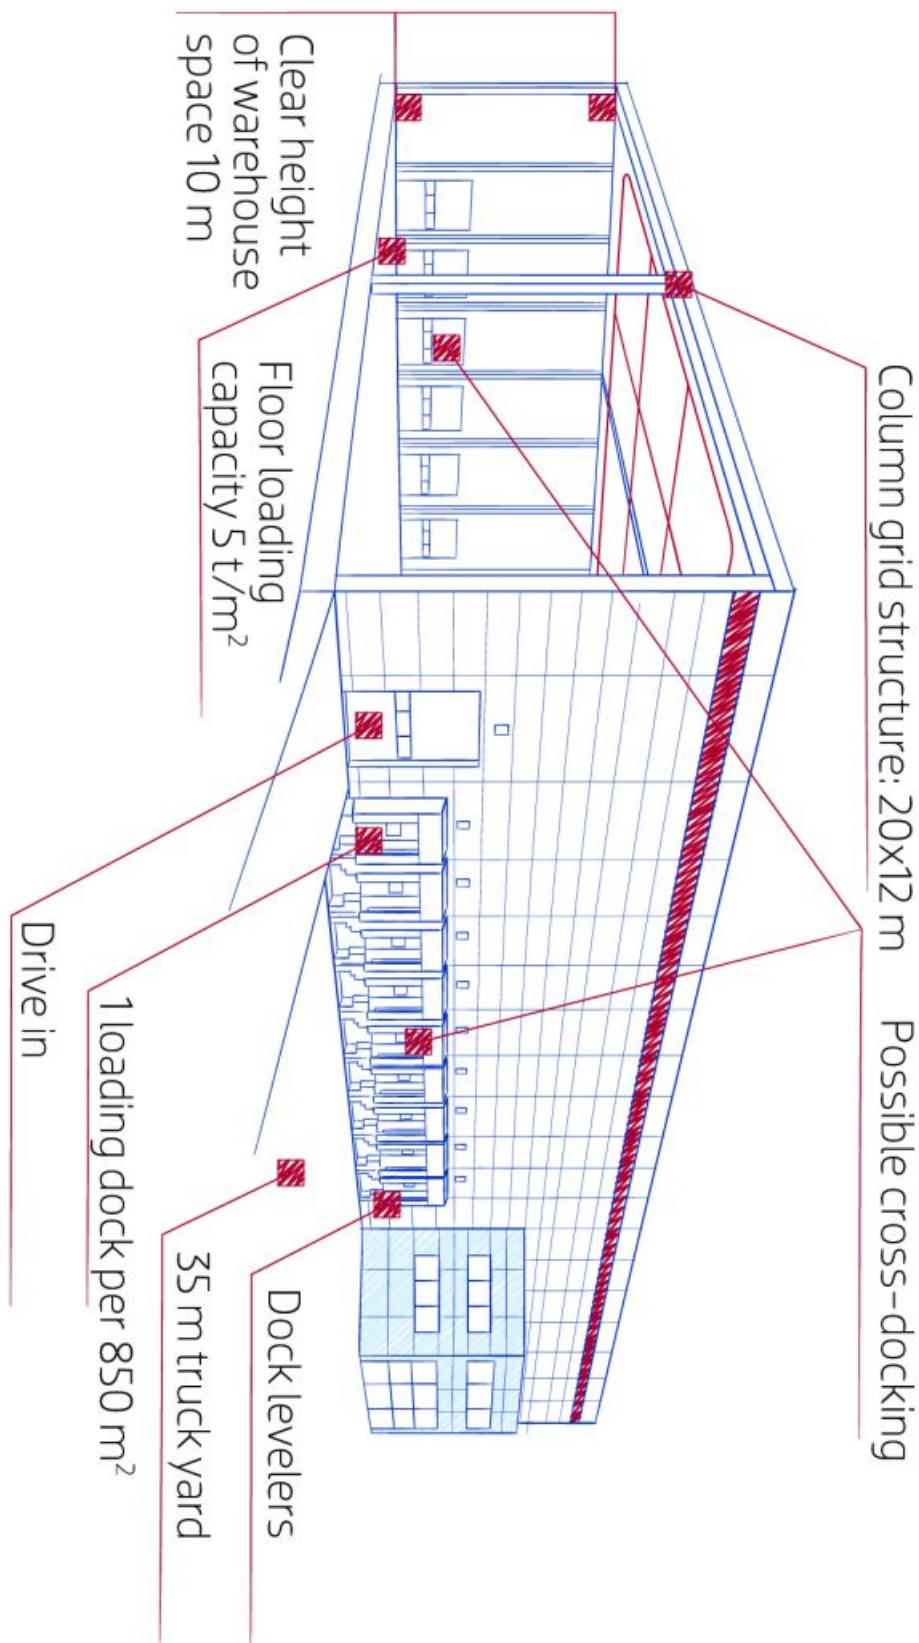

## Industrial space

2 615 m<sup>2</sup>, Praha-východ, Klecany, Parkerova

**Ask for price**

<b>Total area</b>	2 615 m <sup>2</sup>
<b>Available area for rent</b>	2 615 m <sup>2</sup>
<b>Office area</b>	262 m <sup>2</sup>
<b>Ceiling height</b>	10 m
<b>Floor loading capacity</b>	5 t/m <sup>2</sup>
<b>Column grid structure</b>	—
<b>Structure</b>	Reinforced concrete structure
<b>PENB</b>	B
<b>Reference number</b>	23417

### Industrial/Warehouse space:

- Flexible layout with units from 960 sq.m.
- Min.1 loading dock per 850 sq.m
- Floor loading capacity 5 T/sq.m
- Clear height 10 m
- Truck yard 35 m
- Column grid structure 20x12 m
- Sprinkler system

## Industrial space

2 615 m<sup>2</sup>, Praha-východ, Klecany, Parkerova

Ask for price