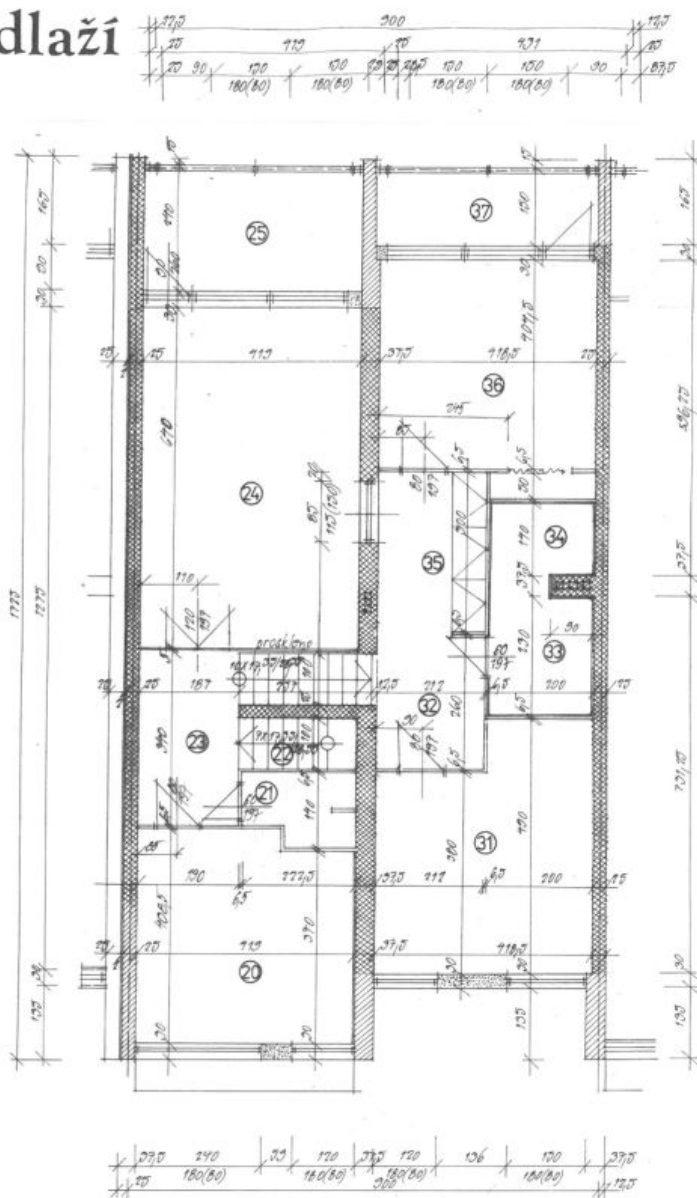

The current layout was created by joining two original houses – the lounge and small bedrooms were extended and the owners connected the space by a wide brick staircase. Currently the home consists of 4 bedrooms, 3 bathrooms, dressing rooms and an eat-in kitchen with terrace and garden access. On the ground floor is a separate studio (1+kk), also with doors leading directly to the garden. The house has a basement, **garage for one big car**, outdoor parking, and plenty of storage space. The cozy garden with wooden shed is protected on all sides by mature greenery and provides plenty of privacy (as well as a roof terrace).

# House Four-bedroom (5+1)

295 m<sup>2</sup>, Praha 6, Břevnov, Zličinská

Sold

## House Four-bedroom (5+1)

295 m², Praha 6, Břevnov, Zličinská

Sold