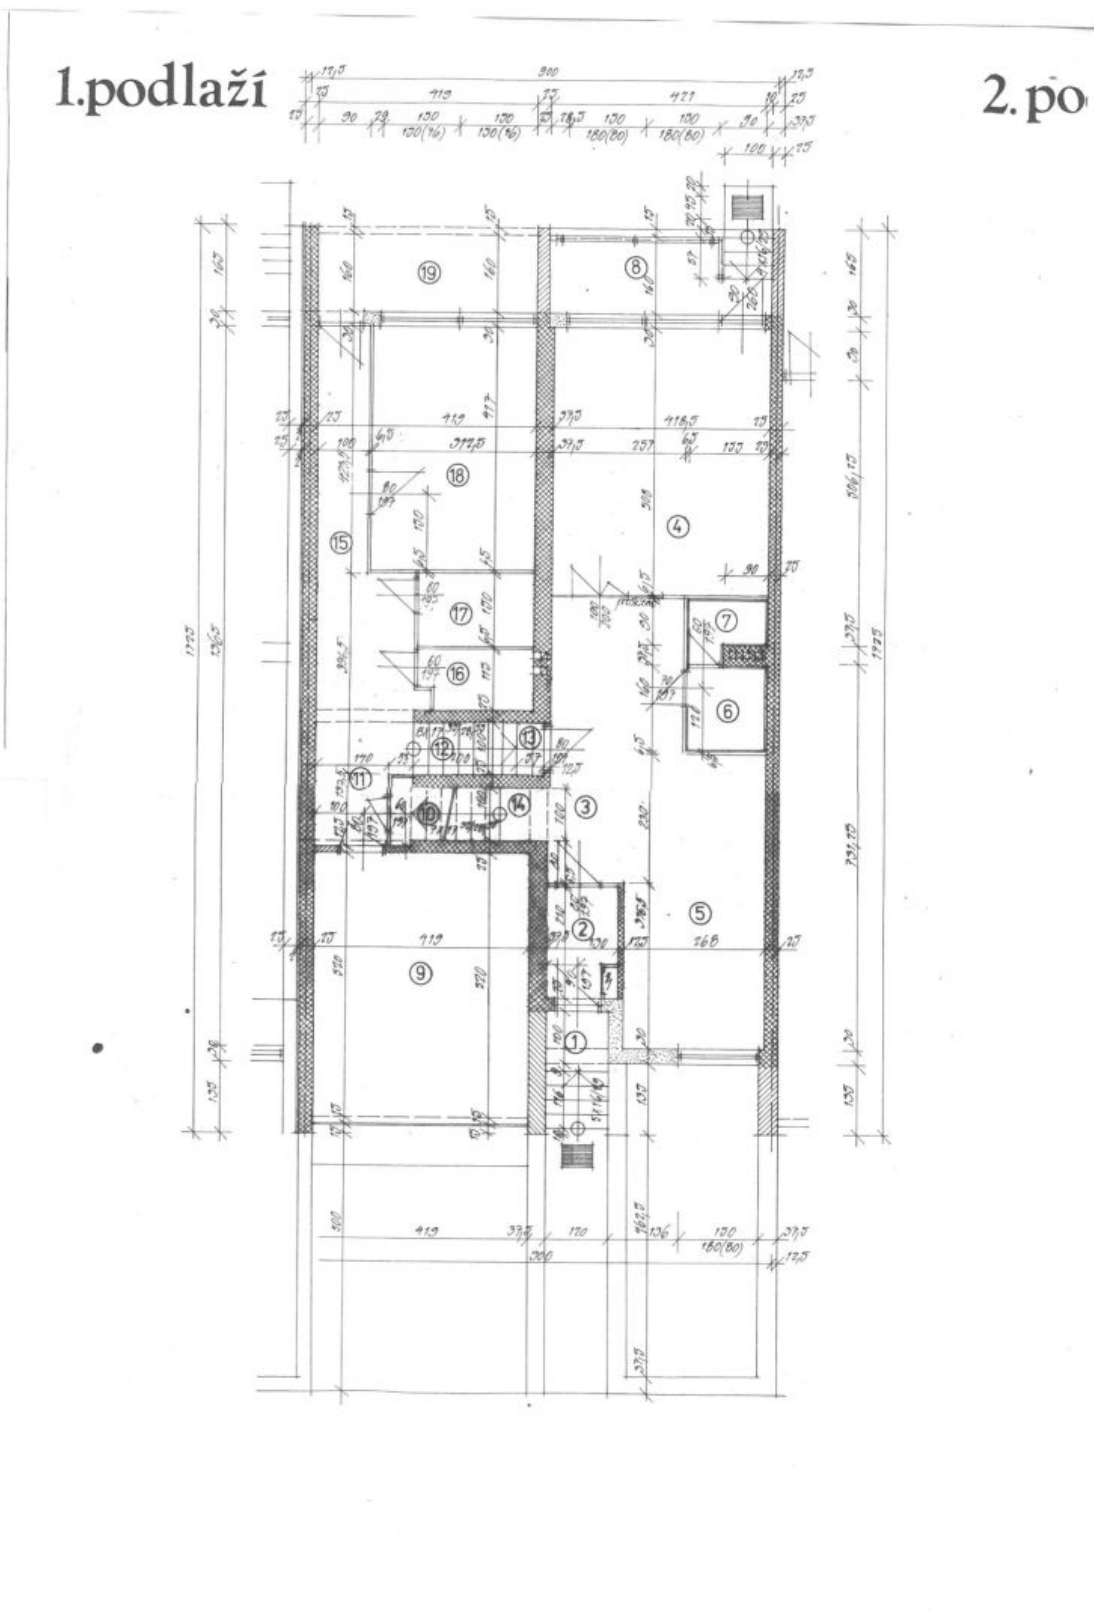

House Four-bedroom (5+1)

295 m², Praha 6, Břevnov, Zličinská

Sold