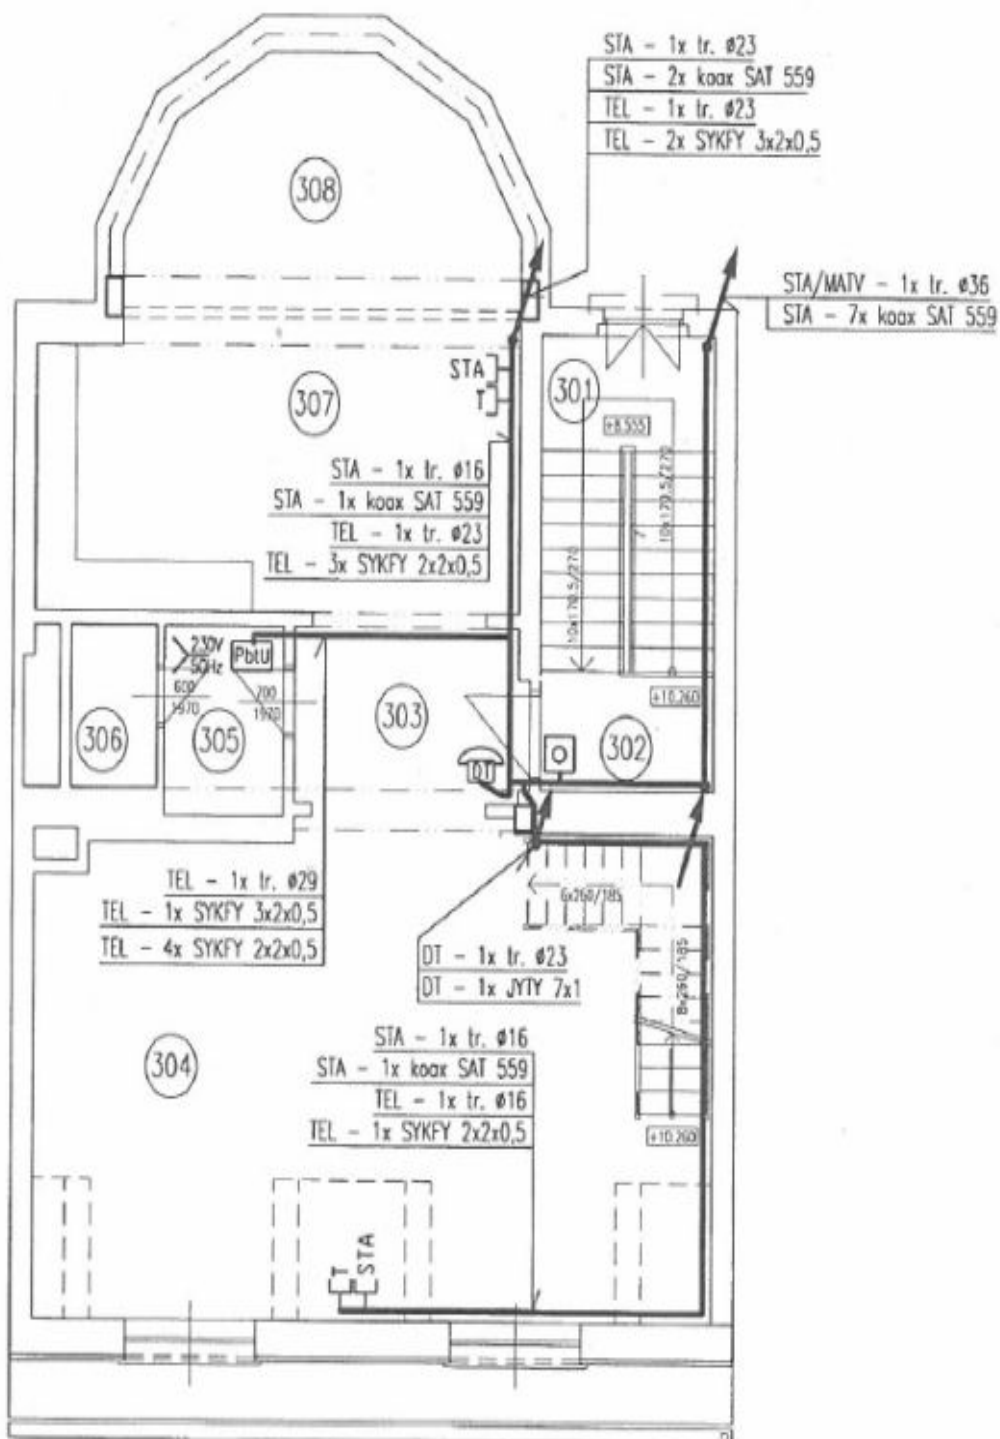

House Eight-bedroom (9+kk)

Rented

370 m², Prague 6, Dejvice, Fetrovská

House Eight-bedroom (9+kk)

Rented370 m², Prague 6, Dejvice, Fetrovská

Plot	419 m ²
Foot print	212 m ²
Garden	207 m ²
Parking	Garage for up to four cars.
Garage	Yes
Cellar	-
PENB	D
Reference number	23720
Available from	Immediately

The ground floor features a **40 m² studio**, the first and second floors offer **two 2-bedroom flats of 95 m²** (one with access to the garden). The top two floors are occupied by a recently reconstructed **generous 3-bedroom penthouse of 140 m², with a terrace**. The house has a **garage for 3-4 cars**. The building can be used as a family house or as a villa featuring several apartments.

House Eight-bedroom (9+kk)

Rented

370 m², Prague 6, Dejvice, Fetrovská

House Eight-bedroom (9+kk)

Rented

370 m², Prague 6, Dejvice, Fetrovská

House Eight-bedroom (9+kk)

Rented

370 m², Prague 6, Dejvice, Fetrovská

House Eight-bedroom (9+kk)

370 m², Prague 6, Dejvice, Fetrovská

Rented

House Eight-bedroom (9+kk)

Rented

370 m², Prague 6, Dejvice, Fetrovská