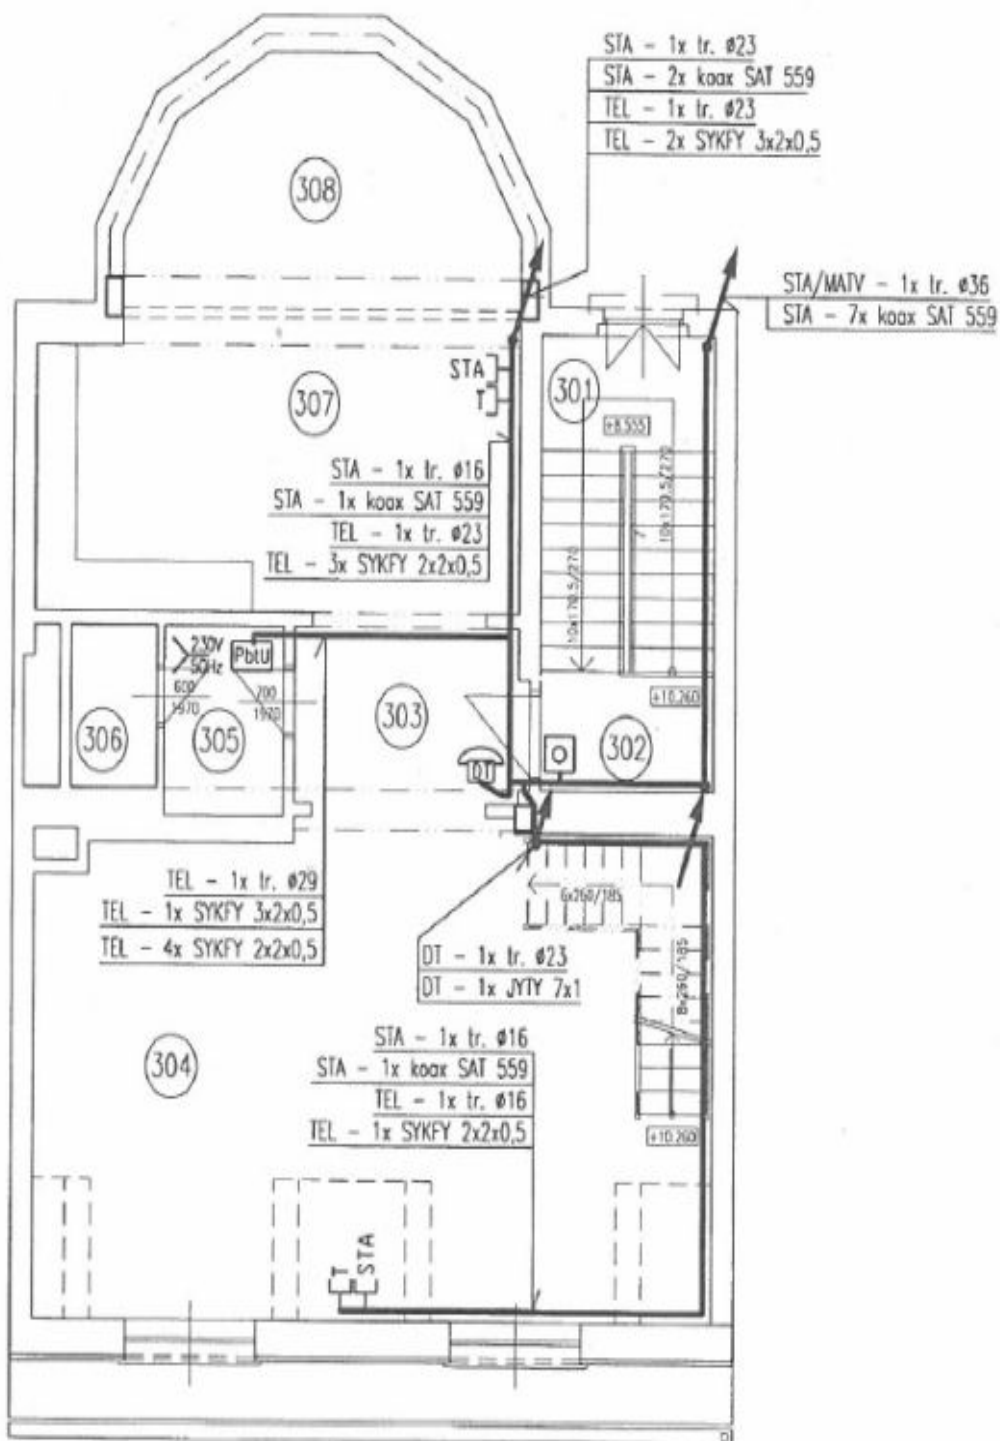

The ground floor features a **40 m² studio**, the first and second floors offer **two 2-bedroom flats of 95 m²** (one with access to the garden). The top two floors are occupied by a recently reconstructed **generous 3-bedroom penthouse of 140 m², with a terrace**. The house has a **garage for 3-4 cars**. The building can be used as a family house or as a villa featuring several apartments.

House Eight-bedroom (9+kk)

370 m², Prague 6, Dejvice, Fetrovská

Rented

House Eight-bedroom (9+kk)

Rented

370 m², Prague 6, Dejvice, Fetrovská

House Eight-bedroom (9+kk)

Rented

370 m², Prague 6, Dejvice, Fetrovská

House Eight-bedroom (9+kk)

Rented

370 m², Prague 6, Dejvice, Fetrovská

House Eight-bedroom (9+kk)

370 m², Prague 6, Dejvice, Fetrovská

Rented