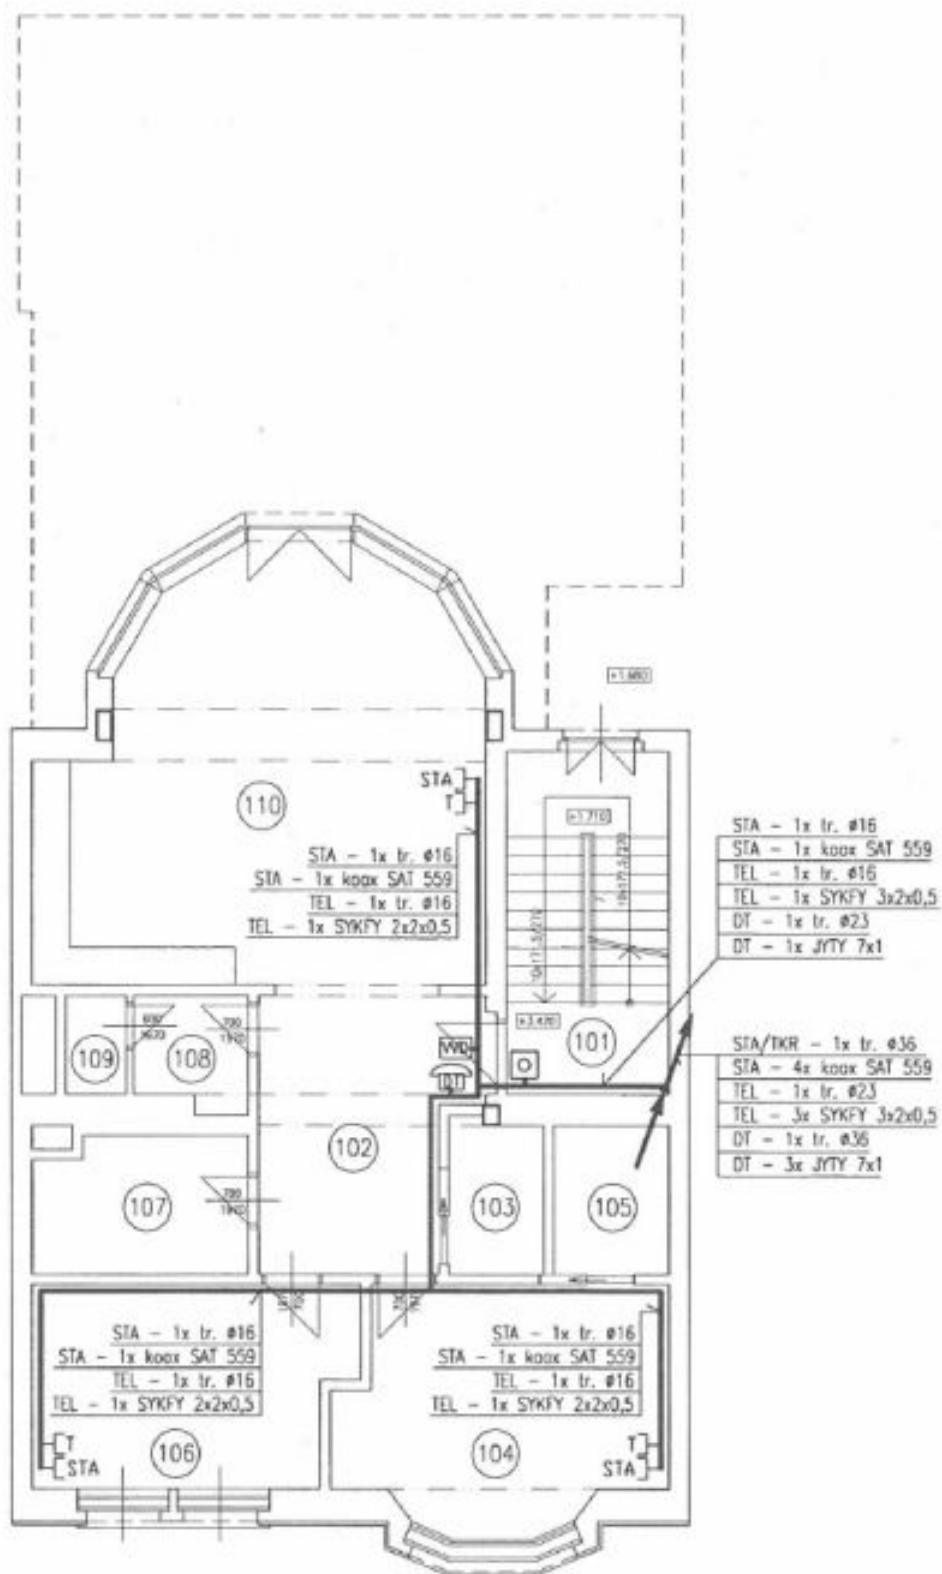

The ground floor features a **40 m² studio**, the first and second floors offer **two 2-bedroom flats of 95 m²** (one with access to the garden). The top two floors are occupied by a recently reconstructed **generous 3-bedroom penthouse of 140 m², with a terrace**. The house has a **garage for 3-4 cars**. The building can be used as a family house or as a villa featuring several apartments.

House Eight-bedroom (9+kk)

Rented

370 m², Prague 6, Dejvice, Fetrovská

House Eight-bedroom (9+kk)

Rented

370 m², Prague 6, Dejvice, Fetrovská

House Eight-bedroom (9+kk)

Rented

370 m², Prague 6, Dejvice, Fetrovská

House Eight-bedroom (9+kk)

370 m², Prague 6, Dejvice, Fetrovská

Rented

House Eight-bedroom (9+kk)

Rented

370 m², Prague 6, Dejvice, Fetrovská