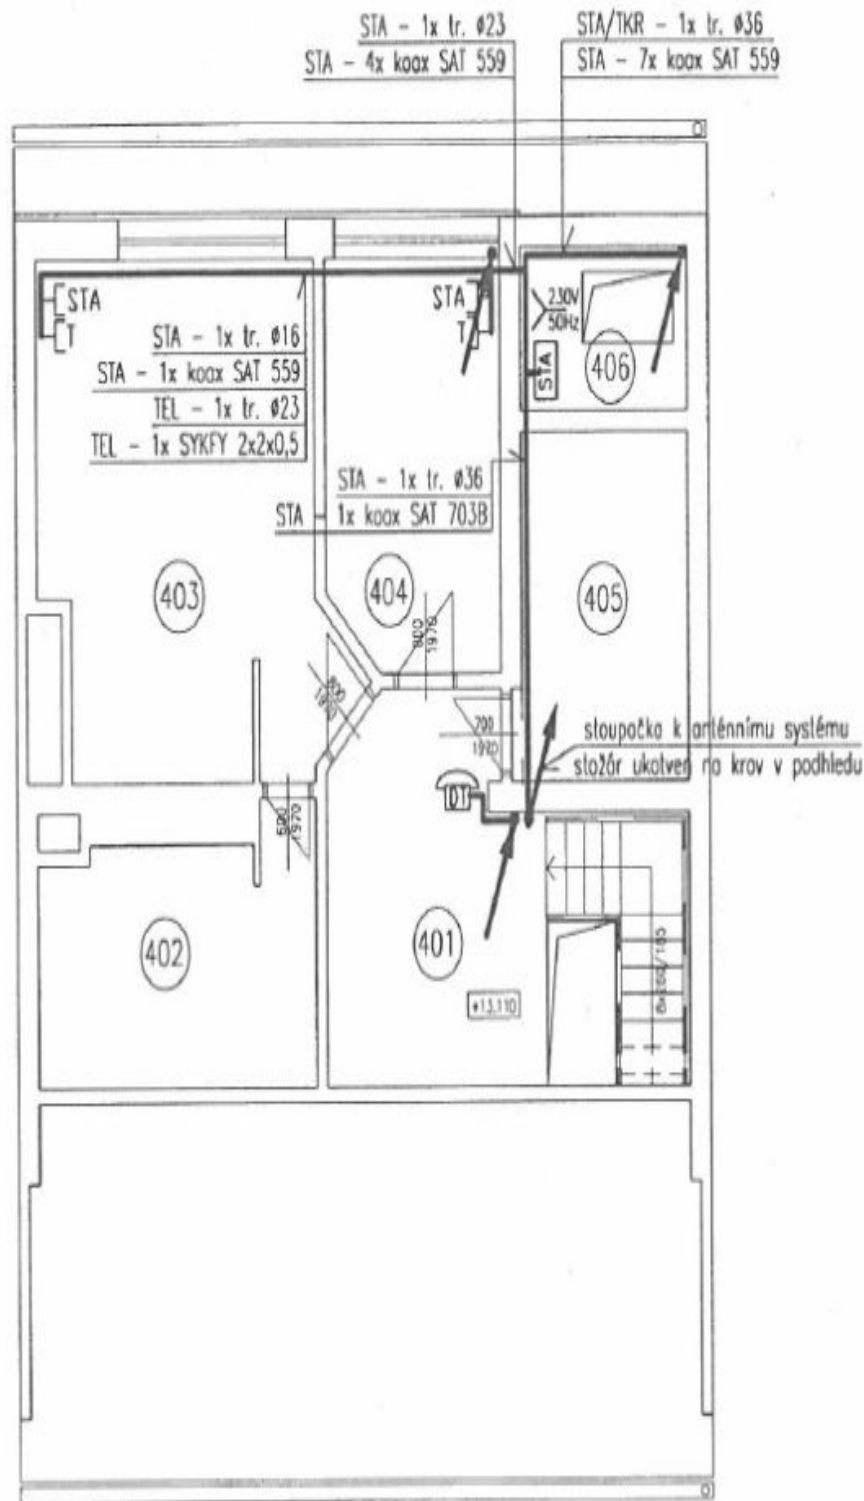

The ground floor features a **40 m² studio**, the first and second floors offer **two 2-bedroom flats of 95 m²** (one with access to the garden). The top two floors are occupied by a recently reconstructed **generous 3-bedroom penthouse of 140 m², with a terrace**. The house has a **garage for 3-4 cars**. The building can be used as a family house or as a villa featuring several apartments.

The interior of the penthouse was designed by **Atelier SAD architectural studio** and includes eg. **doors with internal hinges**, staircase with bent wooden railings, and Erco brand lighting. The bathrooms in the house have Hoesch, Hansgrohe, Duravit and Dornbracht bathroom fixtures, the kitchen is equipped with **Miele** and Bosch appliances. Solid wood parquet floors, wooden floating floors, built-in wardrobes and storage, three gas boilers, blinds. Two additional parking spaces on the plot. Utilities are billed separately.

House Eight-bedroom (9+kk)

Rented

370 m², Praha 6, Dejvice, Fetrovská

House Eight-bedroom (9+kk)

Rented

370 m², Praha 6, Dejvice, Fetrovská

House Eight-bedroom (9+kk)

370 m², Praha 6, Dejvice, Fetrovská