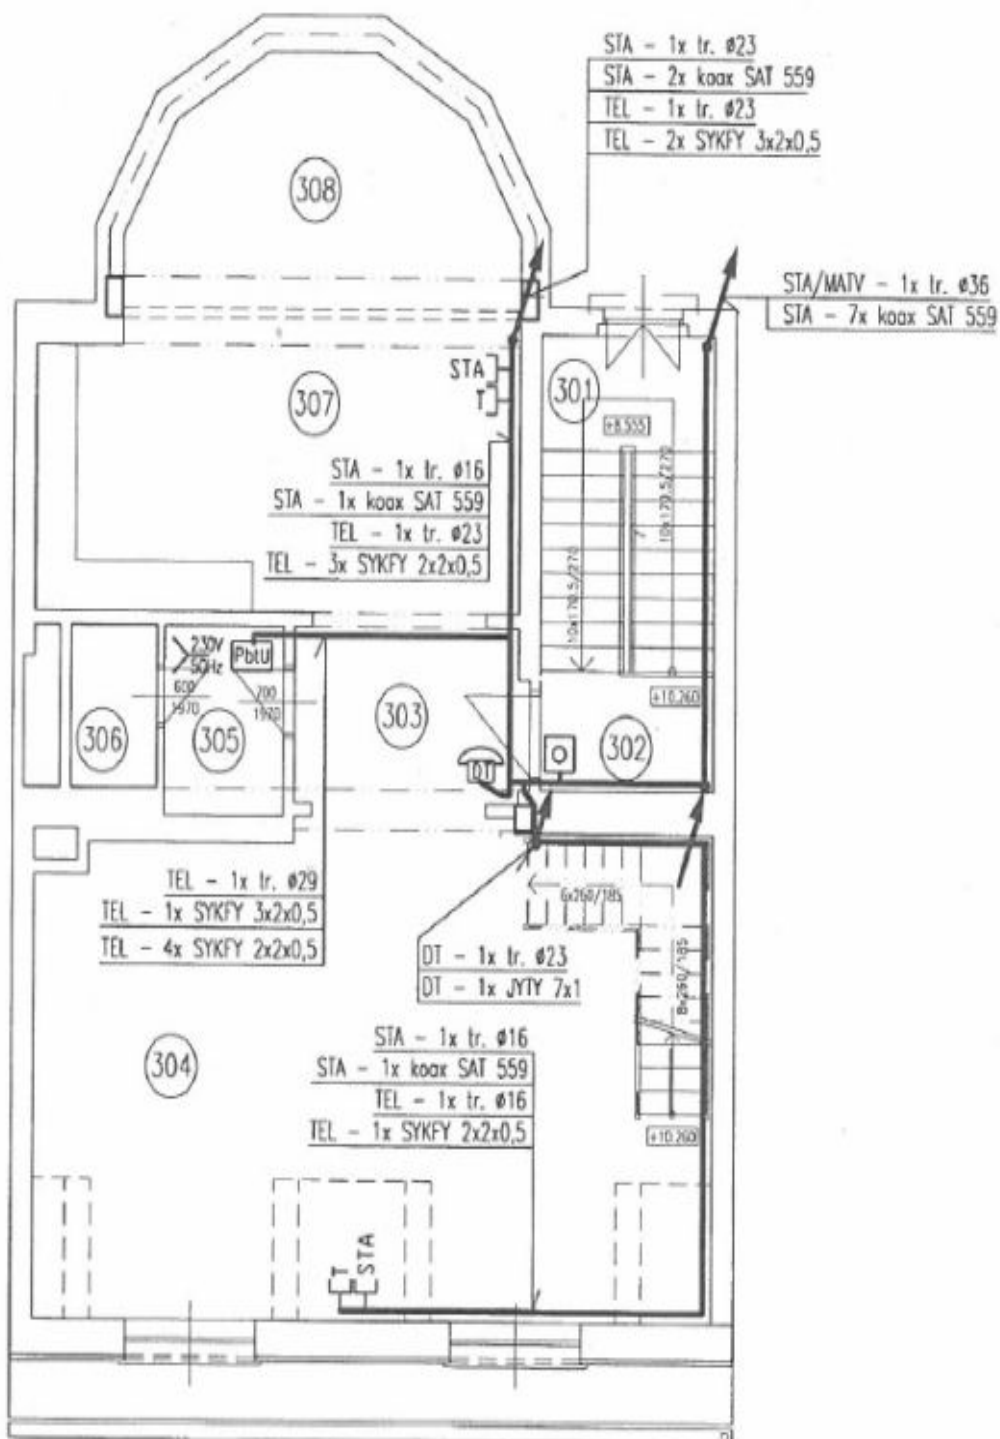

House Eight-bedroom (9+kk)

Rented

370 m², Prague 6, Dejvice, Fetrovská

House Eight-bedroom (9+kk)

Rented370 m², Prague 6, Dejvice, Fetrovská

Plot	419 m ²
Foot print	212 m ²
Garden	207 m ²
Parking	Garage for up to four cars.
Garage	Yes
Cellar	-
PENB	D
Reference number	23720
Available from	Immediately

The ground floor features a **40 m² studio**, the first and second floors offer **two 2-bedroom flats of 95 m²** (one with access to the garden). The top two floors are occupied by a recently reconstructed **generous 3-bedroom penthouse of 140 m², with a terrace**. The house has a **garage for 3-4 cars**. The building can be used as a family house or as a villa featuring several apartments.

House Eight-bedroom (9+kk)

Rented

370 m², Prague 6, Dejvice, Fetrovská

House Eight-bedroom (9+kk)

Rented

370 m², Prague 6, Dejvice, Fetrovská

House Eight-bedroom (9+kk)

Rented

370 m², Prague 6, Dejvice, Fetrovská

House Eight-bedroom (9+kk)

Rented

370 m², Prague 6, Dejvice, Fetrovská