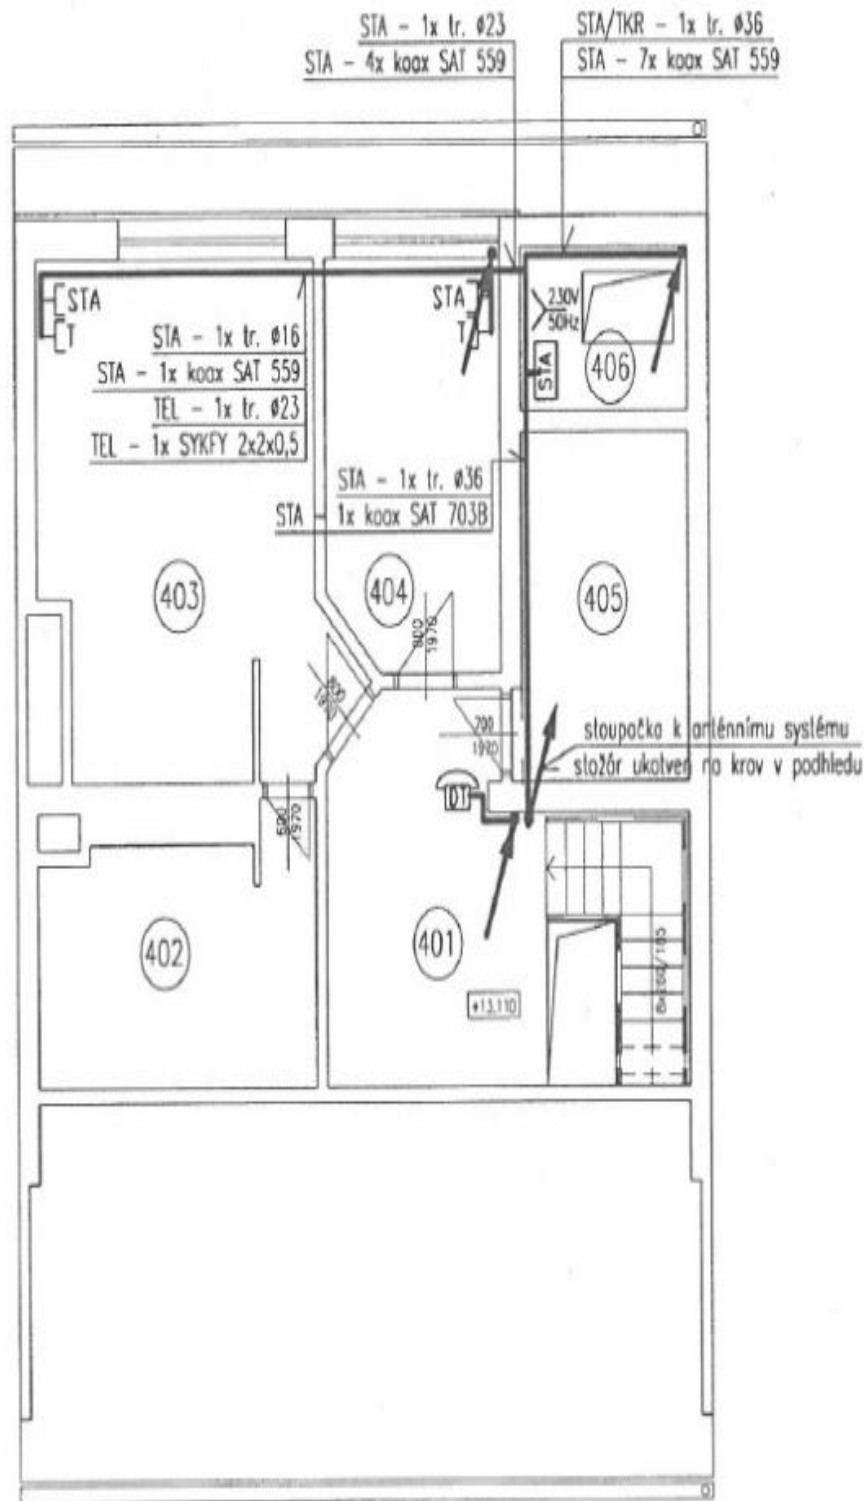

The ground floor features a **40 m² studio**, the first and second floors offer **two 2-bedroom flats of 95 m²** (one with access to the garden). The top two floors are occupied by a recently reconstructed **generous 3-bedroom penthouse of 140 m², with a terrace**. The house has a **garage for 3-4 cars**. The building can be used as a family house or as a villa featuring several apartments.

The interior of the penthouse was designed by **Atelier SAD architectural studio** and includes eg. **doors with internal hinges**, staircase with bent wooden railings, and Erco brand lighting. The bathrooms in the house have Hoesch, Hansgrohe, Duravit and Dornbracht bathroom fixtures, the kitchen is equipped with **Miele** and Bosch appliances. Solid wood parquet floors, wooden floating floors, built-in wardrobes and storage, three gas boilers, blinds. Two additional parking spaces on the plot. Utilities are billed separately.

House Eight-bedroom (9+kk)

Rented

370 m², Prague 6, Dejvice, Fetrovská

House Eight-bedroom (9+kk)

Rented

370 m², Prague 6, Dejvice, Fetrovská

House Eight-bedroom (9+kk)

Rented

370 m², Prague 6, Dejvice, Fetrovská

House Eight-bedroom (9+kk)

370 m², Prague 6, Dejvice, Fetrovská

Rented

House Eight-bedroom (9+kk)

Rented

370 m², Prague 6, Dejvice, Fetrovská