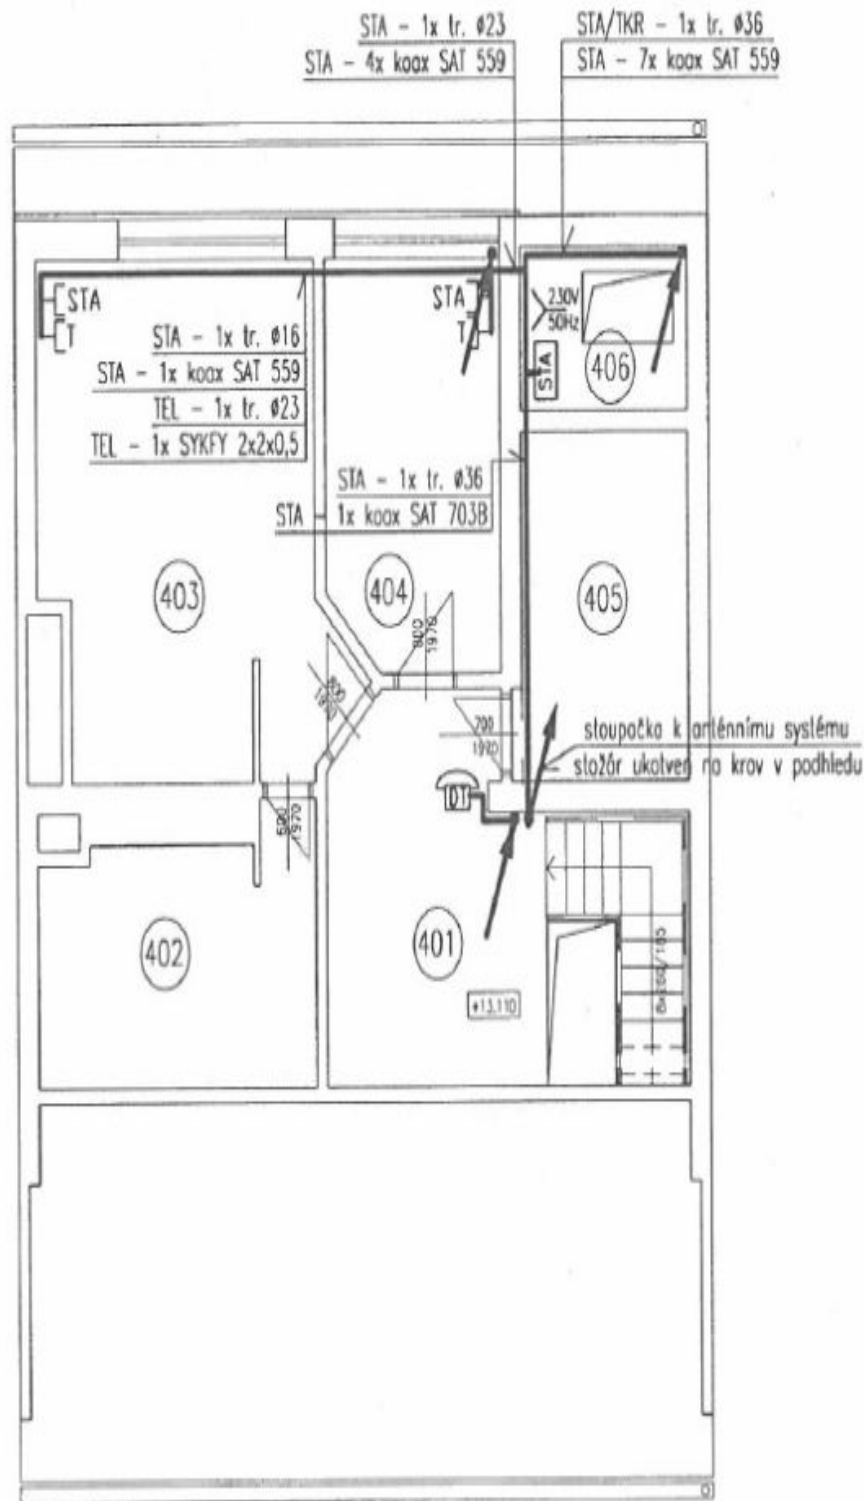

The ground floor features a **40 m² studio**, the first and second floors offer **two 2-bedroom flats of 95 m²** (one with access to the garden). The top two floors are occupied by a recently reconstructed **generous 3-bedroom penthouse of 140 m², with a terrace**. The house has a **garage for 3-4 cars**. The building can be used as a family house or as a villa featuring several apartments.

The interior of the penthouse was designed by **Atelier SAD architectural studio** and includes eg. **doors with internal hinges**, staircase with bent wooden railings, and Erco brand lighting. The bathrooms in the house have Hoesch, Hansgrohe, Duravit and Dornbracht bathroom fixtures, the kitchen is equipped with **Miele** and Bosch appliances. Solid wood parquet floors, wooden floating floors, built-in wardrobes and storage, three gas boilers, blinds. Two additional parking spaces on the plot. Utilities are billed separately.

House Eight-bedroom (9+kk)

370 m², Prague 6, Dejvice, Fetrovská

Rented

House Eight-bedroom (9+kk)

Rented

370 m², Prague 6, Dejvice, Fetrovská

House Eight-bedroom (9+kk)

Rented

370 m², Prague 6, Dejvice, Fetrovská

House Eight-bedroom (9+kk)

Rented

370 m², Prague 6, Dejvice, Fetrovská

House Eight-bedroom (9+kk)

370 m², Prague 6, Dejvice, Fetrovská

Rented