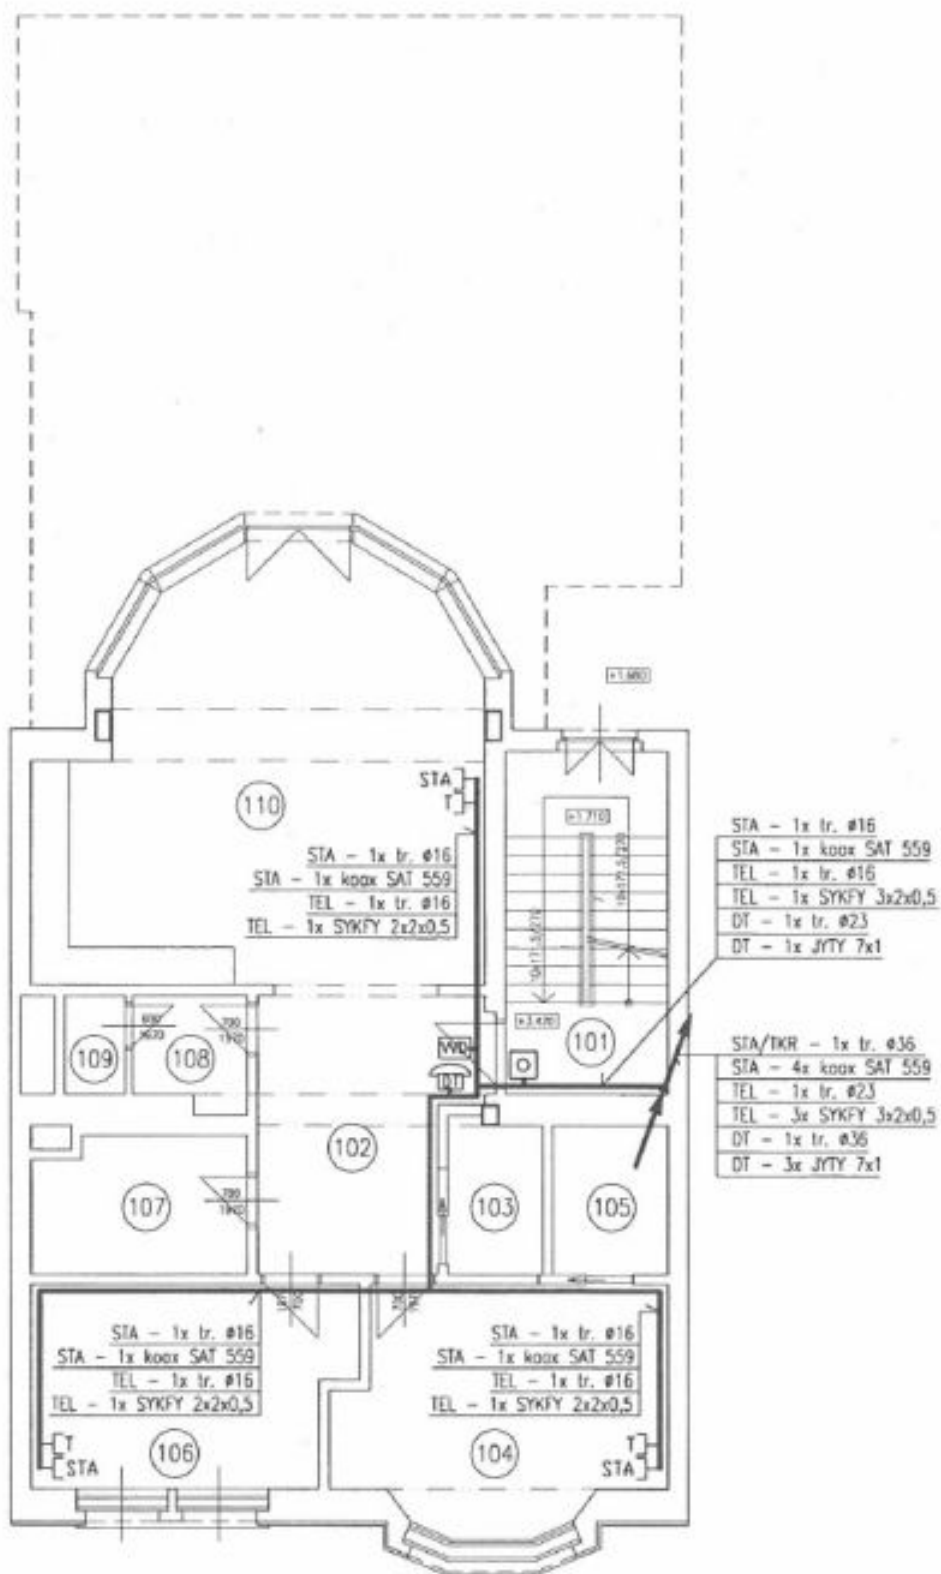

The ground floor features a **40 m² studio**, the first and second floors offer **two 2-bedroom flats of 95 m²** (one with access to the garden). The top two floors are occupied by a recently reconstructed **generous 3-bedroom penthouse of 140 m², with a terrace**. The house has a **garage for 3-4 cars**. The building can be used as a family house or as a villa featuring several apartments.

House Eight-bedroom (9+kk)

370 m², Prague 6, Dejvice, Fetrovská

Rented

House Eight-bedroom (9+kk)

Rented

370 m², Prague 6, Dejvice, Fetrovská

House Eight-bedroom (9+kk)

Rented

370 m², Prague 6, Dejvice, Fetrovská

House Eight-bedroom (9+kk)

Rented

370 m², Prague 6, Dejvice, Fetrovská

House Eight-bedroom (9+kk)

370 m², Prague 6, Dejvice, Fetrovská

Rented