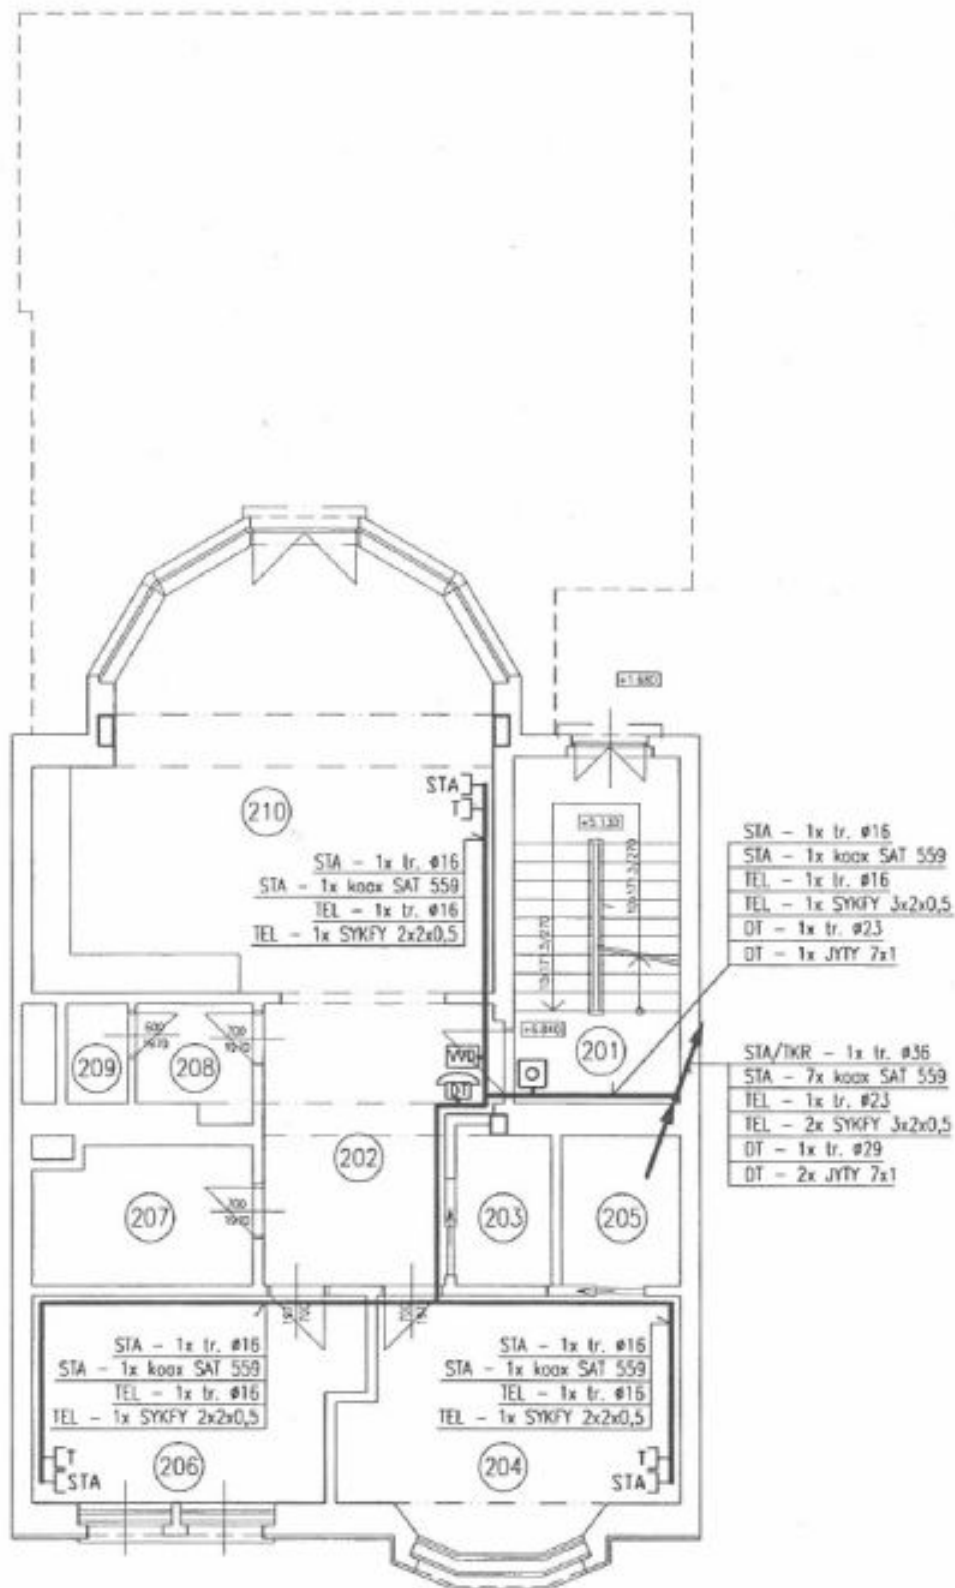

The ground floor features a **40 m² studio**, the first and second floors offer **two 2-bedroom flats of 95 m²** (one with access to the garden). The top two floors are occupied by a recently reconstructed **generous 3-bedroom penthouse of 140 m², with a terrace**. The house has a **garage for 3-4 cars**. The building can be used as a family house or as a villa featuring several apartments.

House Eight-bedroom (9+kk)

Rented

370 m², Prague 6, Dejvice, Fetrovská

House Eight-bedroom (9+kk)

Rented

370 m², Prague 6, Dejvice, Fetrovská

House Eight-bedroom (9+kk)

Rented

370 m², Prague 6, Dejvice, Fetrovská

House Eight-bedroom (9+kk)

Rented

370 m², Prague 6, Dejvice, Fetrovská