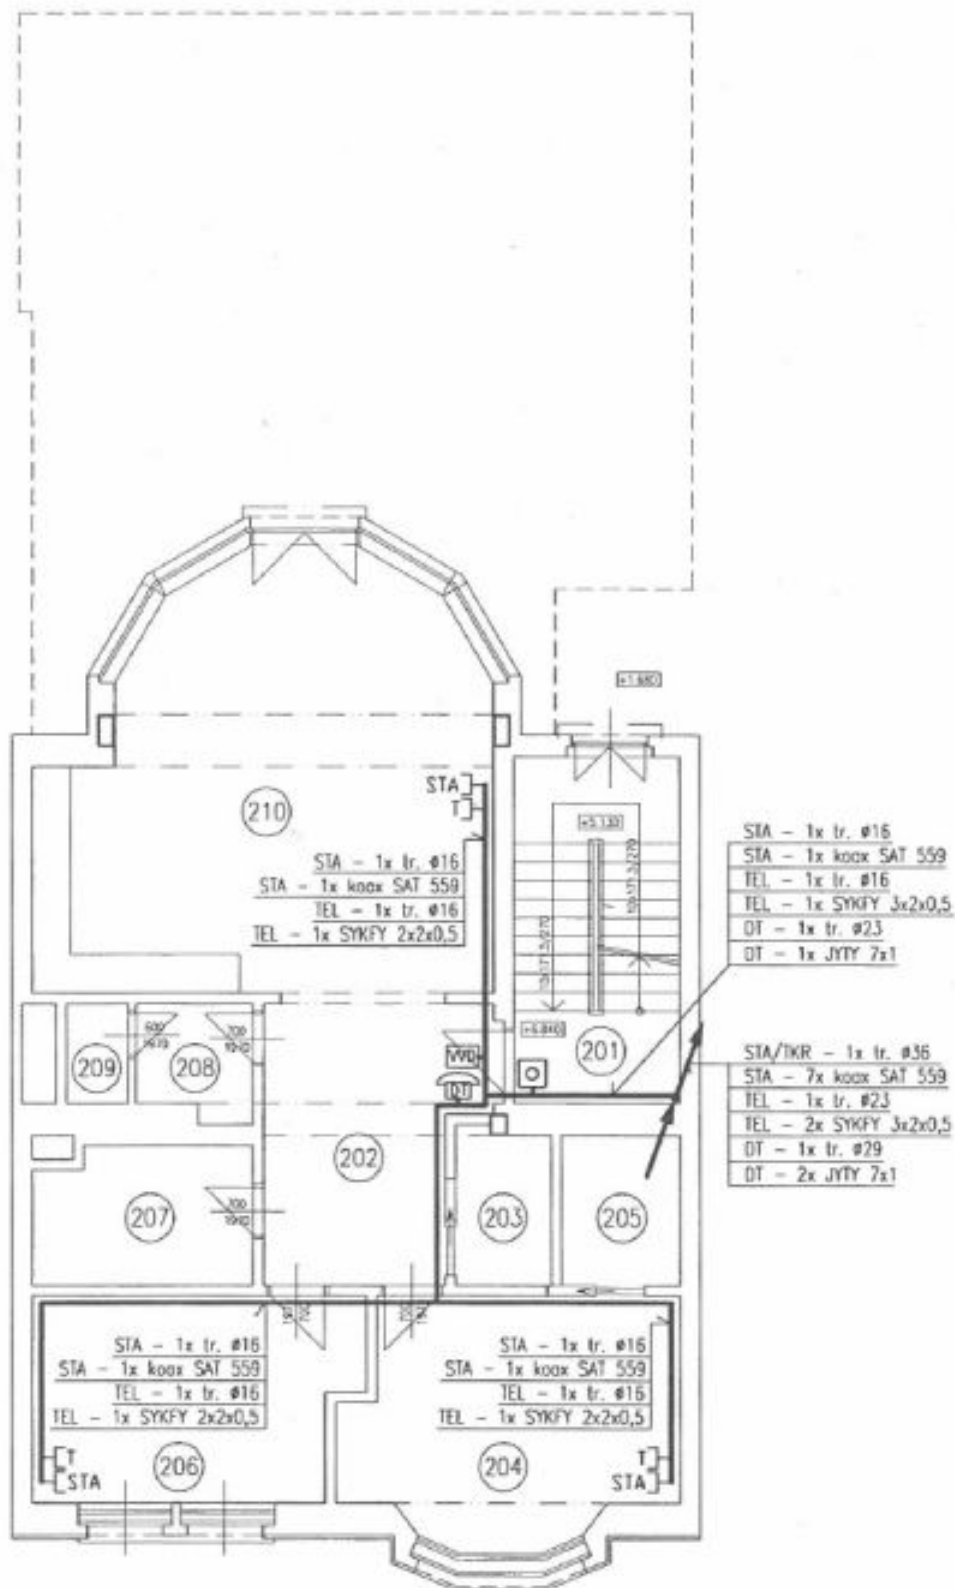

The ground floor features a **40 m² studio**, the first and second floors offer **two 2-bedroom flats of 95 m²** (one with access to the garden). The top two floors are occupied by a recently reconstructed **generous 3-bedroom penthouse of 140 m², with a terrace**. The house has a **garage for 3-4 cars**. The building can be used as a family house or as a villa featuring several apartments.

House Eight-bedroom (9+kk)

Rented

370 m², Praha 6, Dejvice, Fetrovská

House Eight-bedroom (9+kk)

Rented

370 m², Praha 6, Dejvice, Fetrovská

House Eight-bedroom (9+kk)

370 m², Praha 6, Dejvice, Fetrovská

Rented

House Eight-bedroom (9+kk)

Rented

370 m², Praha 6, Dejvice, Fetrovská