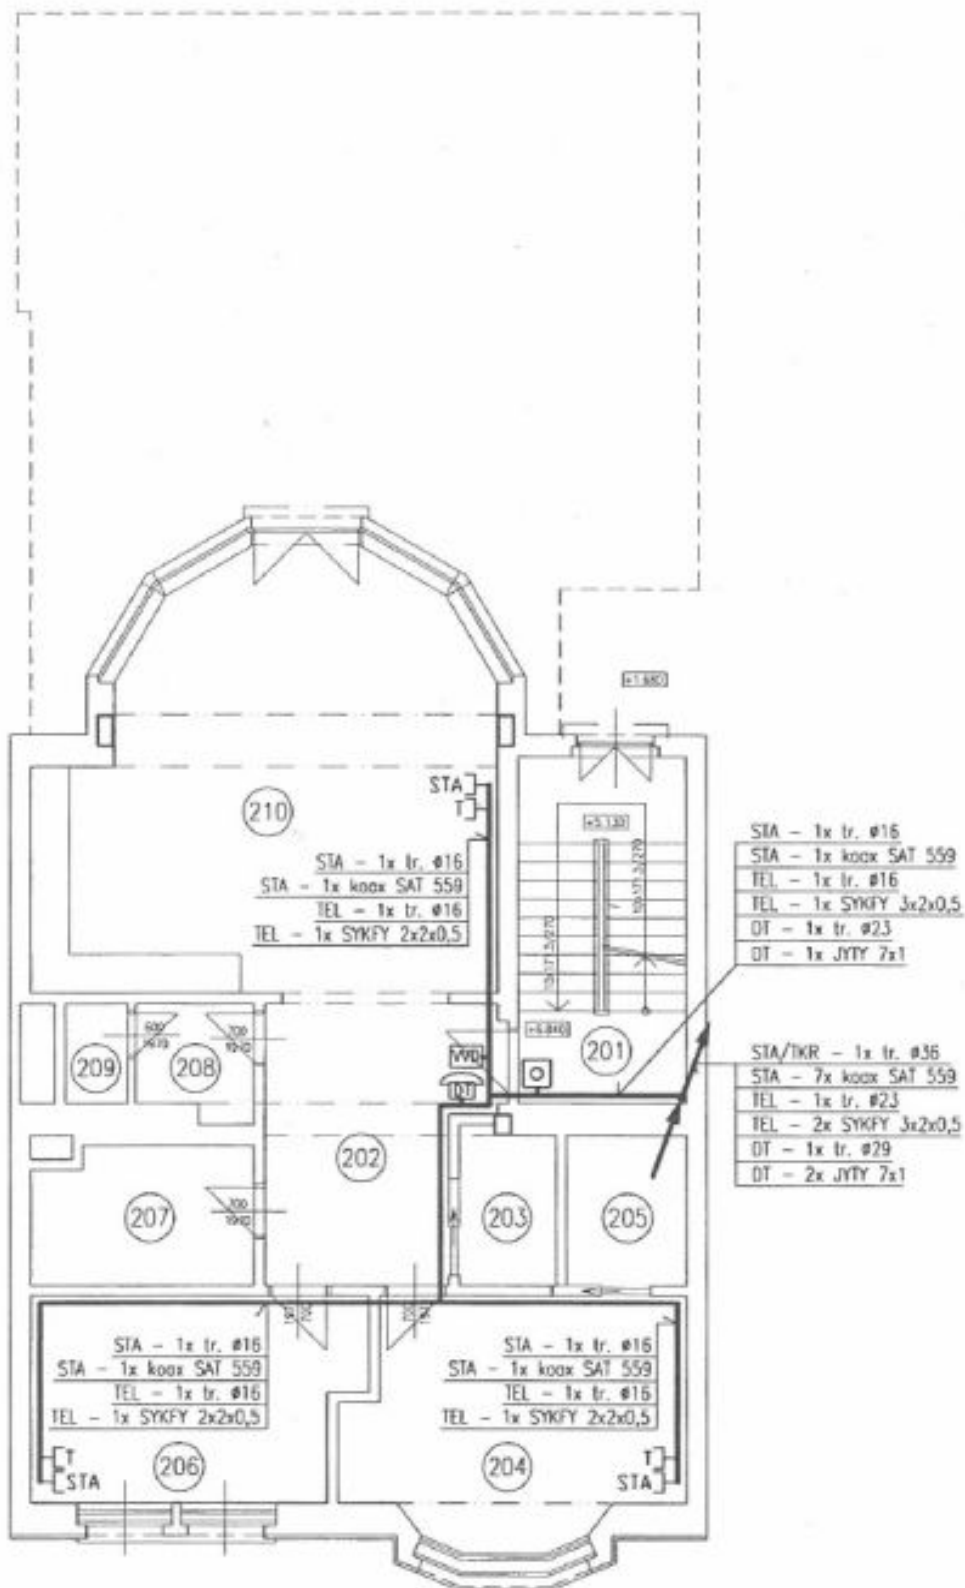

The ground floor features a **40 m² studio**, the first and second floors offer **two 2-bedroom flats of 95 m²** (one with access to the garden). The top two floors are occupied by a recently reconstructed **generous 3-bedroom penthouse of 140 m², with a terrace**. The house has a **garage for 3-4 cars**. The building can be used as a family house or as a villa featuring several apartments.

House Eight-bedroom (9+kk)

370 m², Prague 6, Dejvice, Fetrovská

Rented

House Eight-bedroom (9+kk)

Rented

370 m², Prague 6, Dejvice, Fetrovská

House Eight-bedroom (9+kk)

Rented

370 m², Prague 6, Dejvice, Fetrovská

House Eight-bedroom (9+kk)

Rented

370 m², Prague 6, Dejvice, Fetrovská

House Eight-bedroom (9+kk)

Rented

370 m², Prague 6, Dejvice, Fetrovská