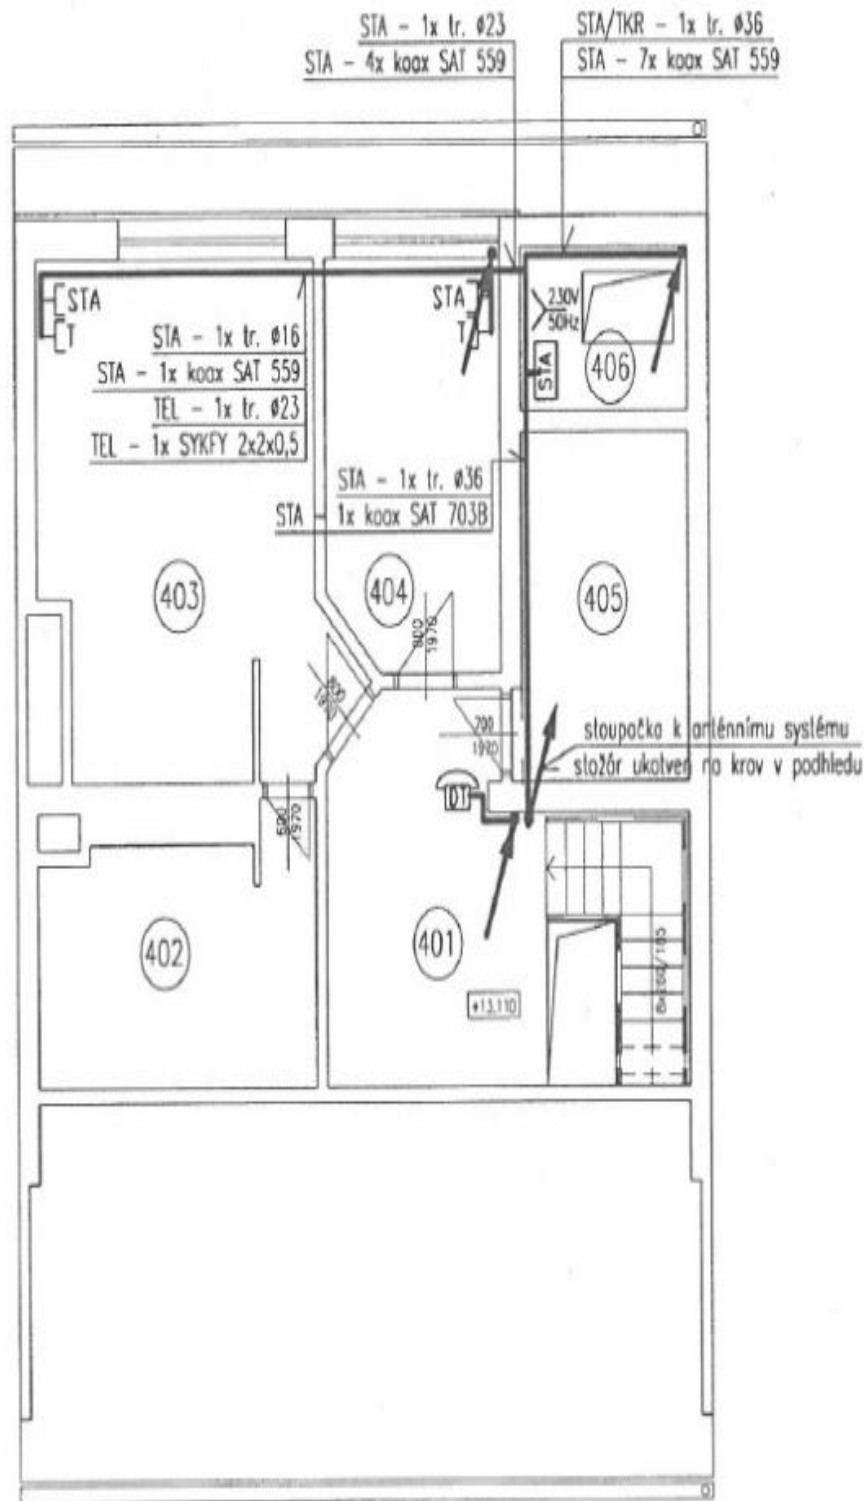

The ground floor features a **40 m² studio**, the first and second floors offer **two 2-bedroom flats of 95 m²** (one with access to the garden). The top two floors are occupied by a recently reconstructed **generous 3-bedroom penthouse of 140 m², with a terrace**. The house has a **garage for 3-4 cars**. The building can be used as a family house or as a villa featuring several apartments.

The interior of the penthouse was designed by **Atelier SAD architectural studio** and includes eg. **doors with internal hinges**, staircase with bent wooden railings, and Erco brand lighting. The bathrooms in the house have Hoesch, Hansgrohe, Duravit and Dornbracht bathroom fixtures, the kitchen is equipped with **Miele** and Bosch appliances. Solid wood parquet floors, wooden floating floors, built-in wardrobes and storage, three gas boilers, blinds. Two additional parking spaces on the plot. Utilities are billed separately.

House Eight-bedroom (9+kk)

Rented

370 m², Prague 6, Dejvice, Fetrovská

House Eight-bedroom (9+kk)

Rented

370 m², Prague 6, Dejvice, Fetrovská

House Eight-bedroom (9+kk)

Rented

370 m², Prague 6, Dejvice, Fetrovská

House Eight-bedroom (9+kk)

Rented

370 m², Prague 6, Dejvice, Fetrovská