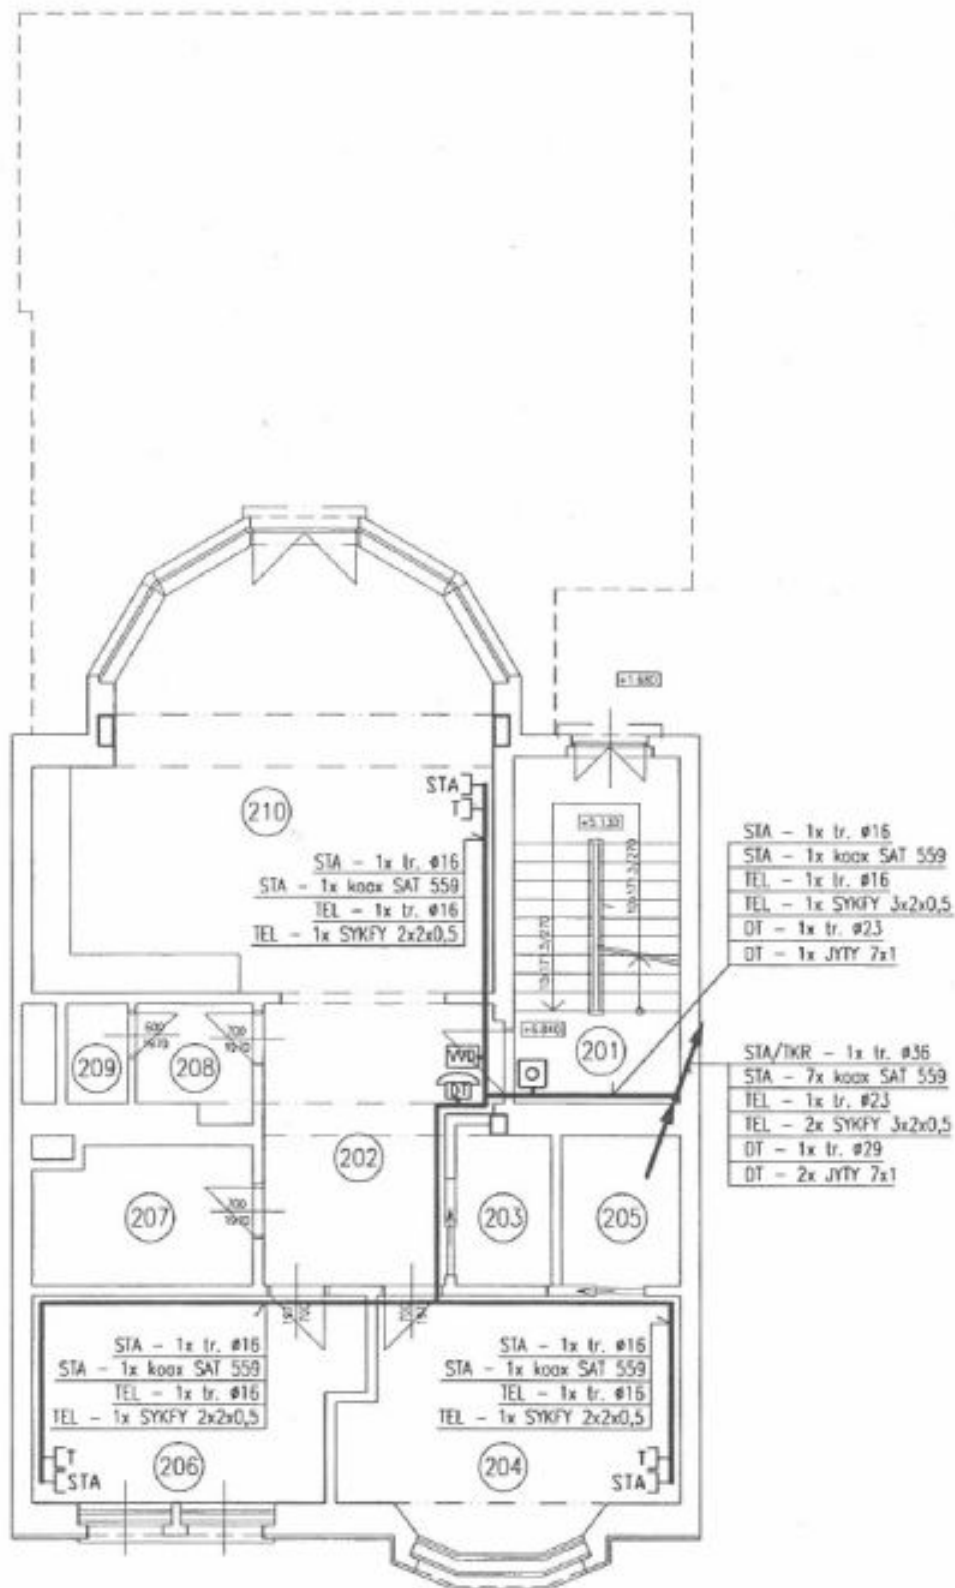

The ground floor features a **40 m² studio**, the first and second floors offer **two 2-bedroom flats of 95 m²** (one with access to the garden). The top two floors are occupied by a recently reconstructed **generous 3-bedroom penthouse of 140 m², with a terrace**. The house has a **garage for 3-4 cars**. The building can be used as a family house or as a villa featuring several apartments.

House Eight-bedroom (9+kk)

Rented

370 m², Prague 6, Dejvice, Fetrovská

House Eight-bedroom (9+kk)

Rented

370 m², Prague 6, Dejvice, Fetrovská

House Eight-bedroom (9+kk)

Rented

370 m², Prague 6, Dejvice, Fetrovská

House Eight-bedroom (9+kk)

370 m², Prague 6, Dejvice, Fetrovská

Rented

House Eight-bedroom (9+kk)

Rented

370 m², Prague 6, Dejvice, Fetrovská