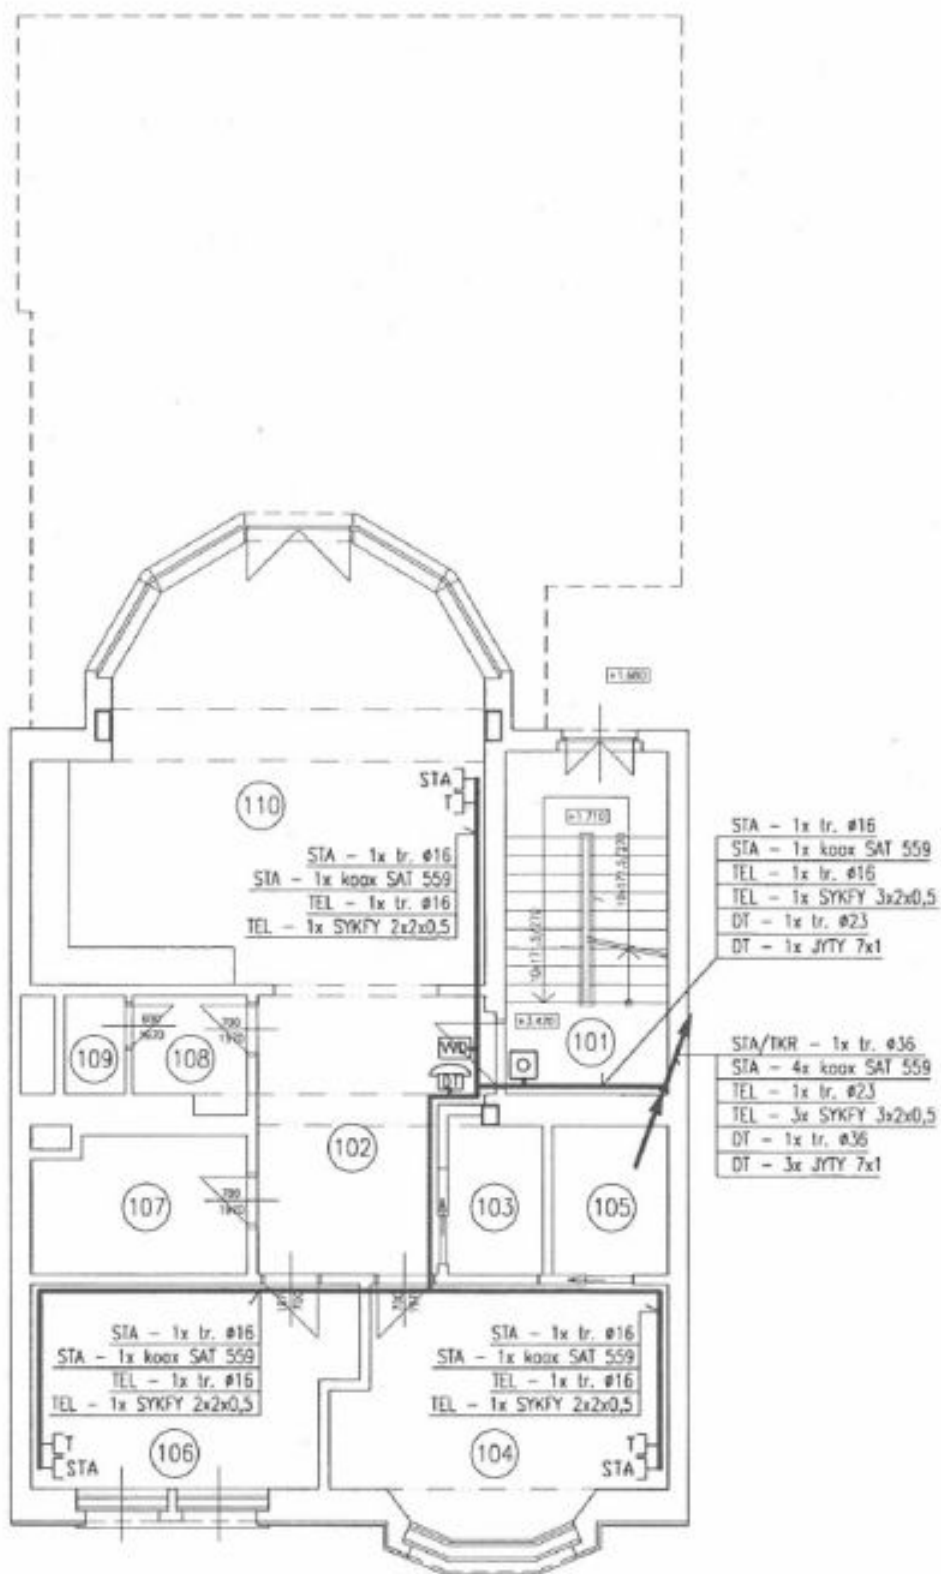

The ground floor features a **40 m² studio**, the first and second floors offer **two 2-bedroom flats of 95 m²** (one with access to the garden). The top two floors are occupied by a recently reconstructed **generous 3-bedroom penthouse of 140 m², with a terrace**. The house has a **garage for 3-4 cars**. The building can be used as a family house or as a villa featuring several apartments.

House Eight-bedroom (9+kk)

Rented

370 m², Praha 6, Dejvice, Fetrovská

House Eight-bedroom (9+kk)

Rented

370 m², Praha 6, Dejvice, Fetrovská

House Eight-bedroom (9+kk)

370 m², Praha 6, Dejvice, Fetrovská

Rented

House Eight-bedroom (9+kk)

Rented

370 m², Praha 6, Dejvice, Fetrovská