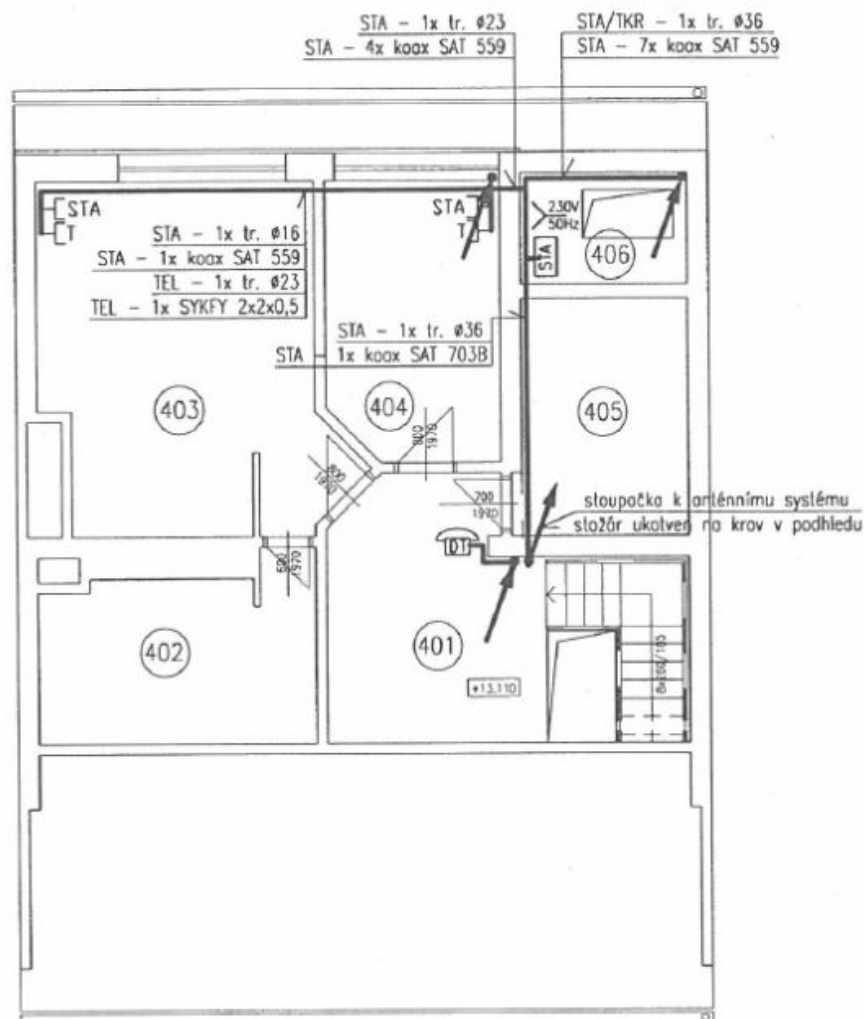

The ground floor features a **40 m² studio**, the first and second floors offer **two 2-bedroom flats of 95 m²** (one with access to the garden). The top two floors are occupied by a recently reconstructed **generous 3-bedroom penthouse of 140 m², with a terrace**. The house has a **garage for 3-4 cars**. The building can be used as a family house or as a villa featuring several apartments.

House Eight-bedroom (9+kk)

370 m², Prague 6, Dejvice, Fetrovská

Rented

House Eight-bedroom (9+kk)

Rented

370 m², Prague 6, Dejvice, Fetrovská

House Eight-bedroom (9+kk)

Rented

370 m², Prague 6, Dejvice, Fetrovská

House Eight-bedroom (9+kk)

Rented

370 m², Prague 6, Dejvice, Fetrovská

House Eight-bedroom (9+kk)

Rented

370 m², Prague 6, Dejvice, Fetrovská