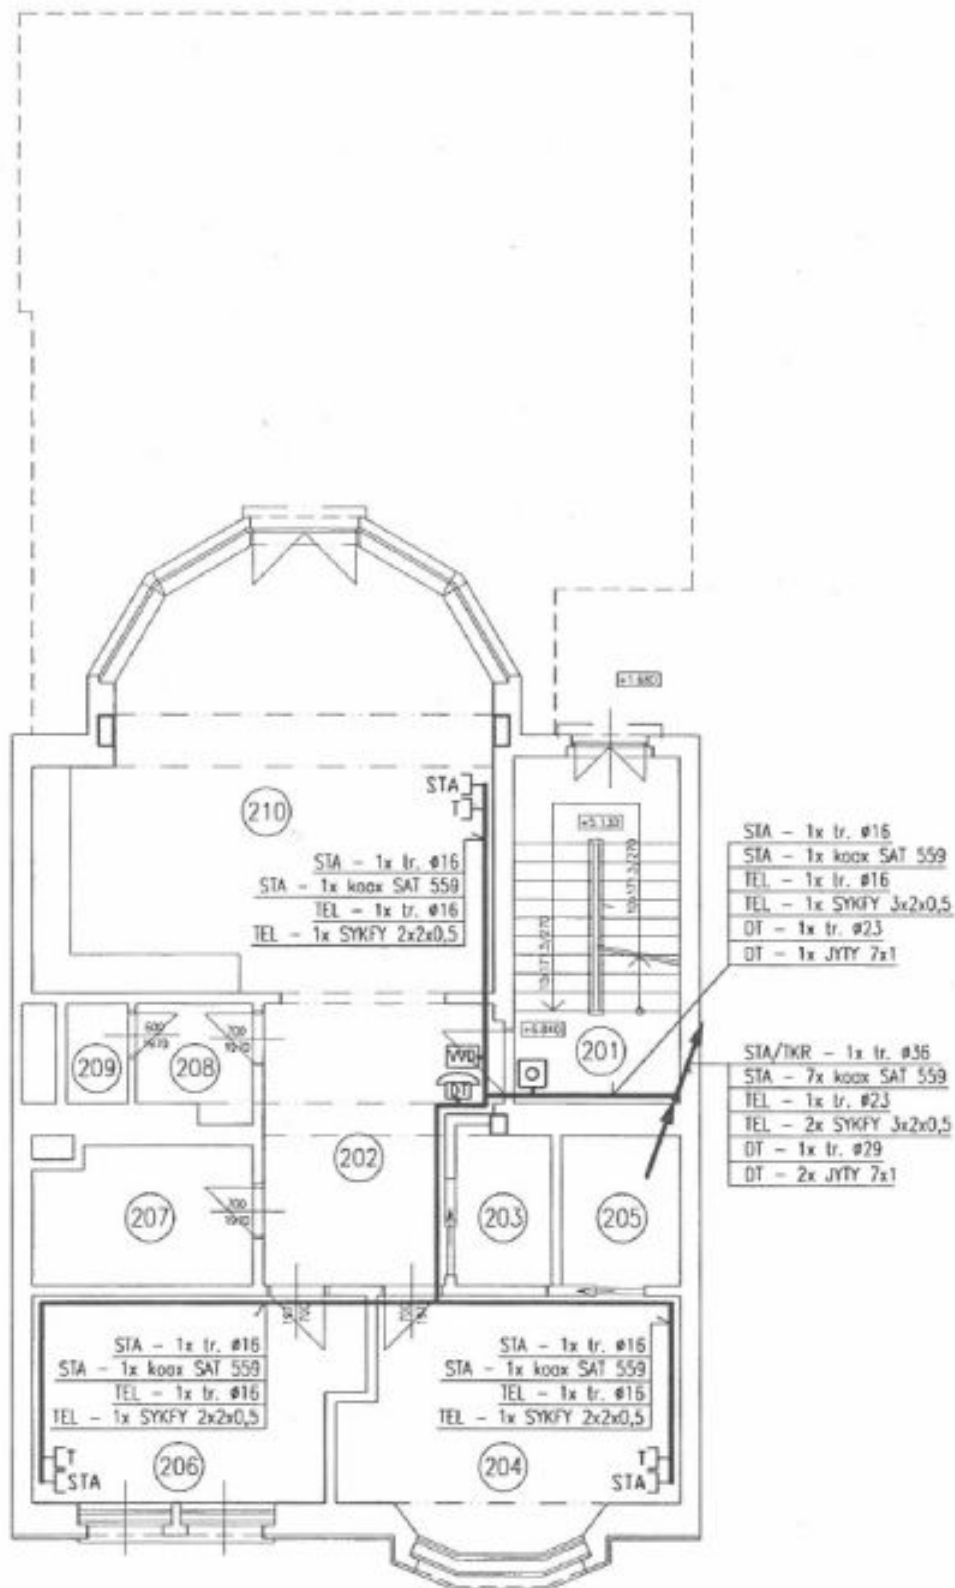

The ground floor features a **40 m² studio**, the first and second floors offer **two 2-bedroom flats of 95 m²** (one with access to the garden). The top two floors are occupied by a recently reconstructed **generous 3-bedroom penthouse of 140 m², with a terrace**. The house has a **garage for 3-4 cars**. The building can be used as a family house or as a villa featuring several apartments.

House Eight-bedroom (9+kk)

370 m², Prague 6, Dejvice, Fetrovská

Rented

House Eight-bedroom (9+kk)

Rented

370 m², Prague 6, Dejvice, Fetrovská

House Eight-bedroom (9+kk)

Rented

370 m², Prague 6, Dejvice, Fetrovská

House Eight-bedroom (9+kk)

Rented

370 m², Prague 6, Dejvice, Fetrovská

House Eight-bedroom (9+kk)

370 m², Prague 6, Dejvice, Fetrovská

Rented