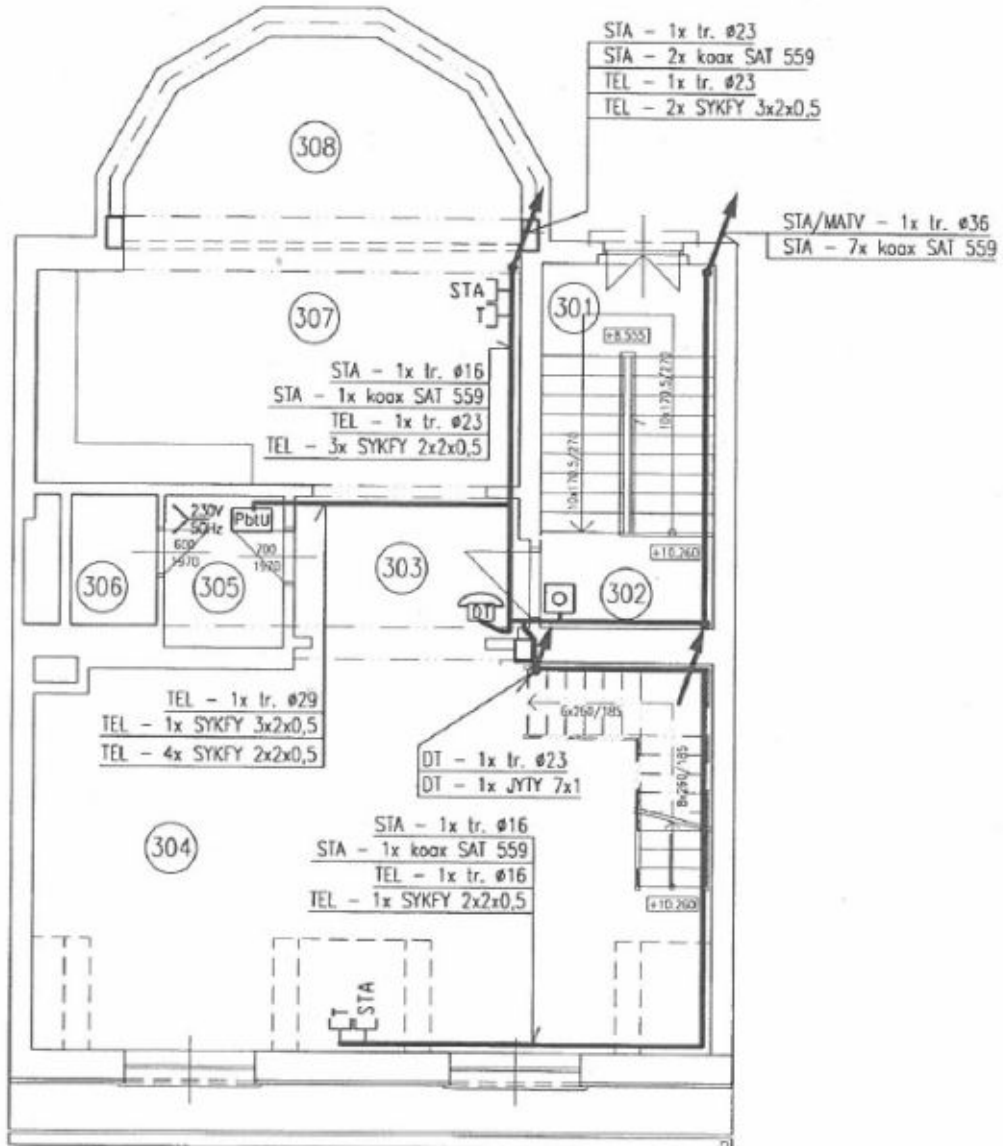

The ground floor features a **40 m² studio**, the first and second floors offer **two 2-bedroom flats of 95 m²** (one with access to the garden). The top two floors are occupied by a recently reconstructed **generous 3-bedroom penthouse of 140 m², with a terrace**. The house has a **garage for 3-4 cars**. The building can be used as a family house or as a villa featuring several apartments.

House Eight-bedroom (9+kk)

370 m², Prague 6, Dejvice, Fetrovská

Rented

House Eight-bedroom (9+kk)

Rented

370 m², Prague 6, Dejvice, Fetrovská

House Eight-bedroom (9+kk)

Rented

370 m², Prague 6, Dejvice, Fetrovská

House Eight-bedroom (9+kk)

Rented

370 m², Prague 6, Dejvice, Fetrovská

House Eight-bedroom (9+kk)

Rented

370 m², Prague 6, Dejvice, Fetrovská