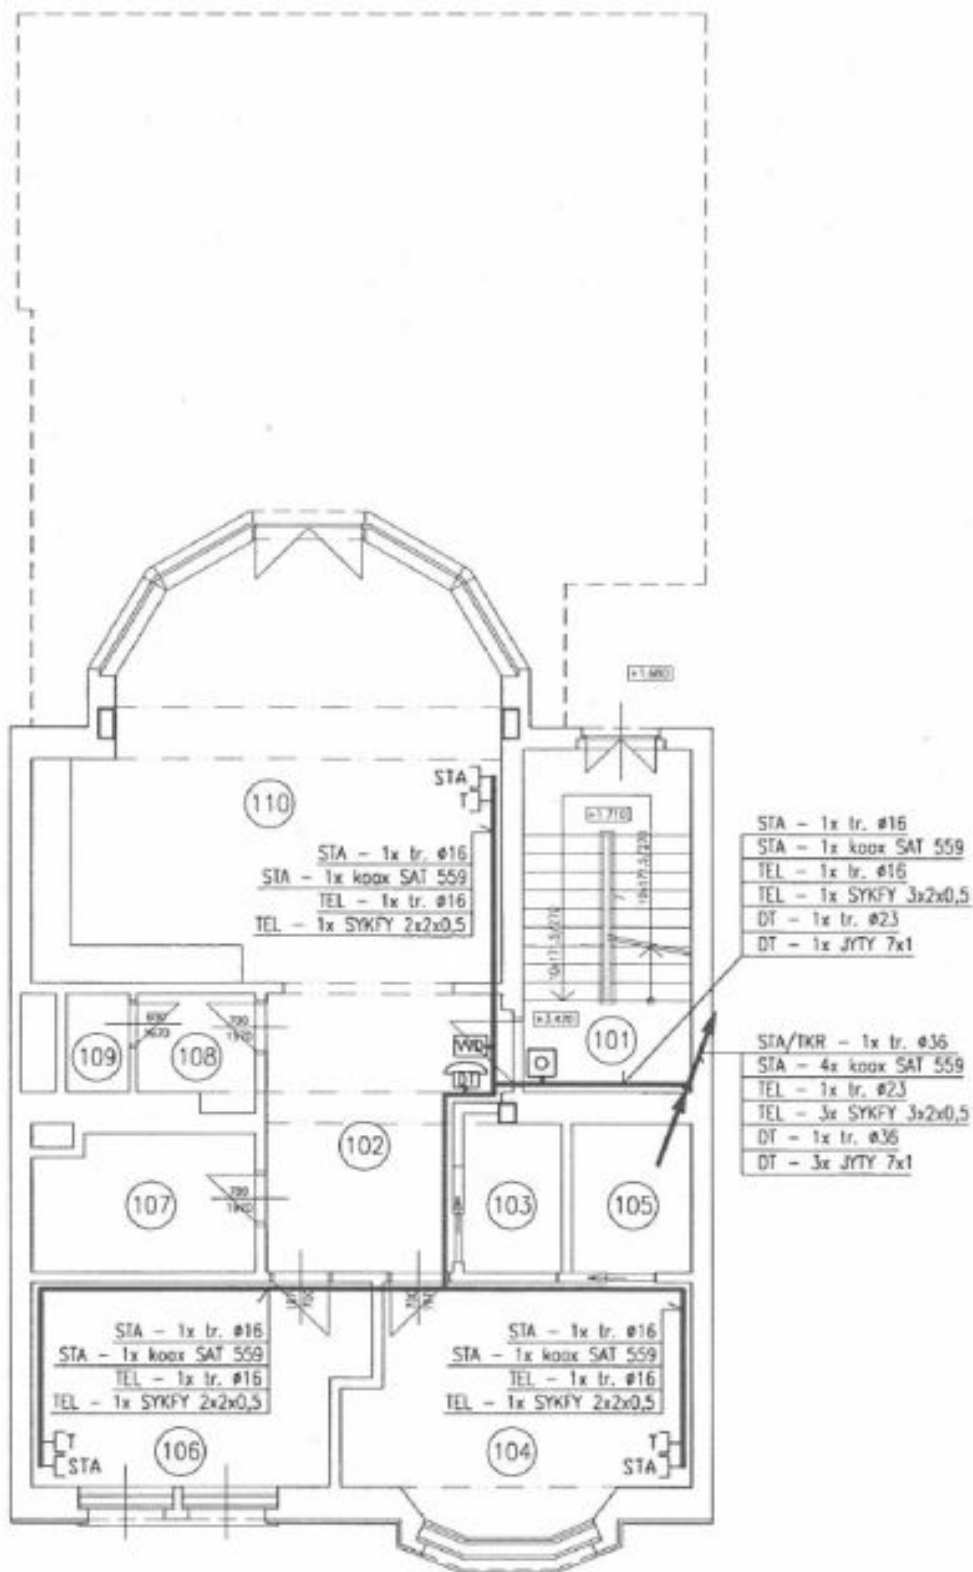

The ground floor features a **40 m² studio**, the first and second floors offer **two 2-bedroom flats of 95 m²** (one with access to the garden). The top two floors are occupied by a recently reconstructed **generous 3-bedroom penthouse of 140 m², with a terrace**. The house has a **garage for 3-4 cars**. The building can be used as a family house or as a villa featuring several apartments.

House Eight-bedroom (9+kk)

370 m², Prague 6, Dejvice, Fetrovská

Rented

House Eight-bedroom (9+kk)

Rented

370 m², Prague 6, Dejvice, Fetrovská

House Eight-bedroom (9+kk)

Rented

370 m², Prague 6, Dejvice, Fetrovská

House Eight-bedroom (9+kk)

Rented

370 m², Prague 6, Dejvice, Fetrovská

House Eight-bedroom (9+kk)

Rented

370 m², Prague 6, Dejvice, Fetrovská