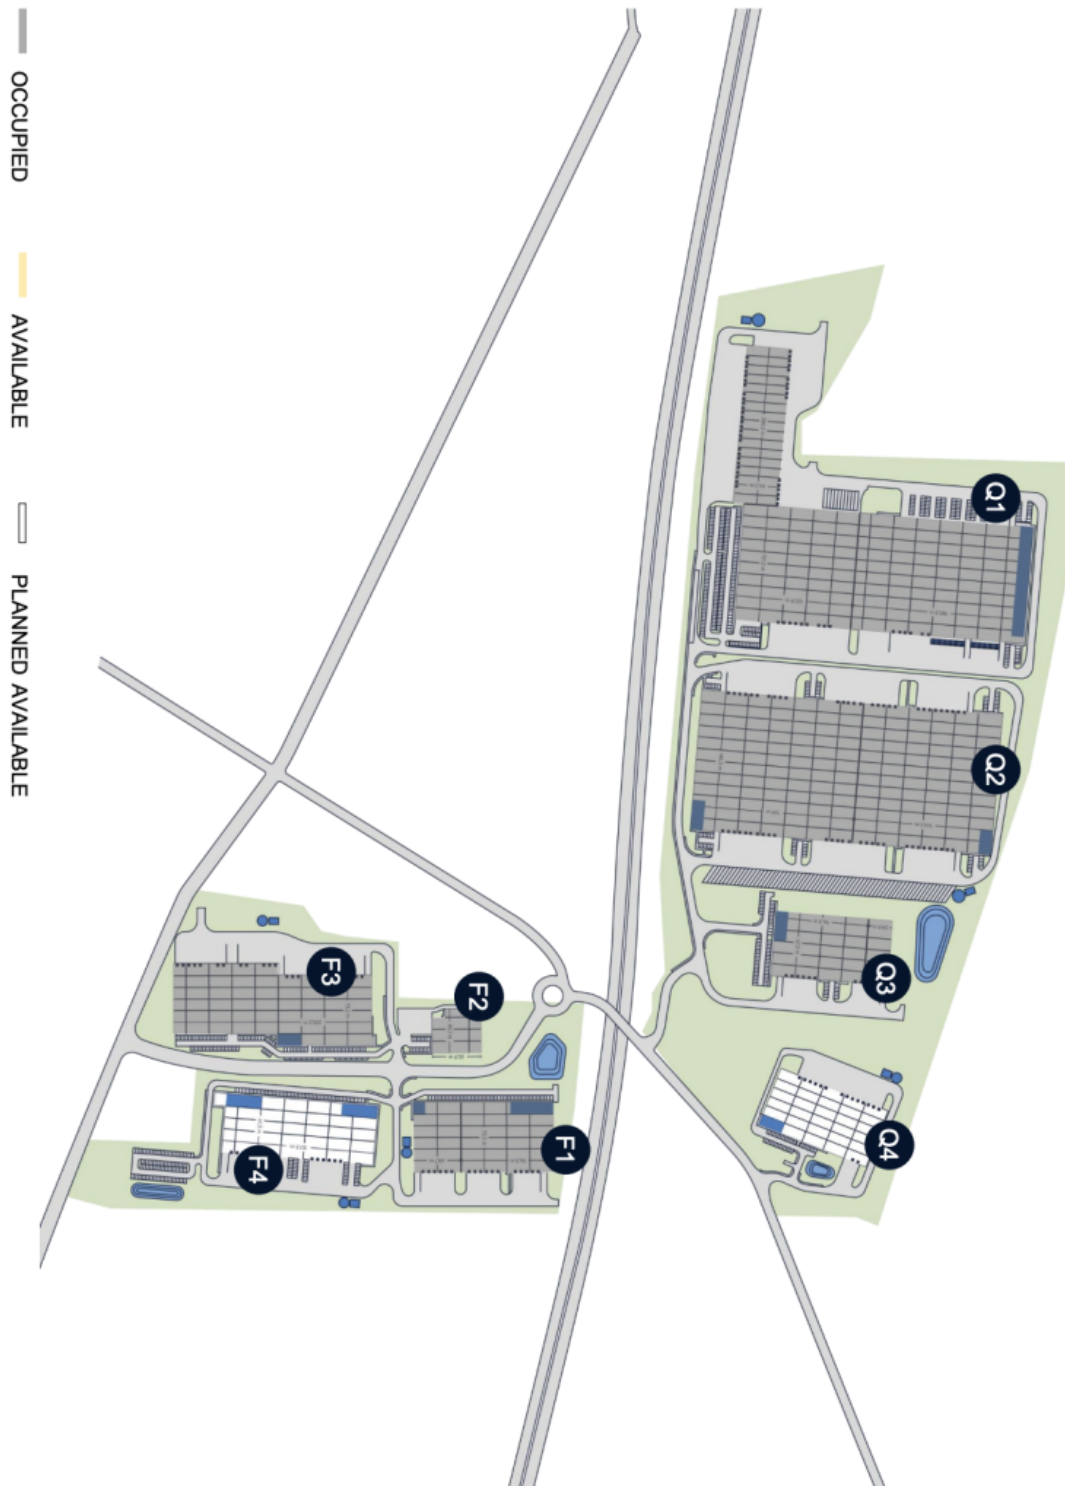

Industrial park

139 266 m², Kladno, Pavlov, Logistická

Ask for price