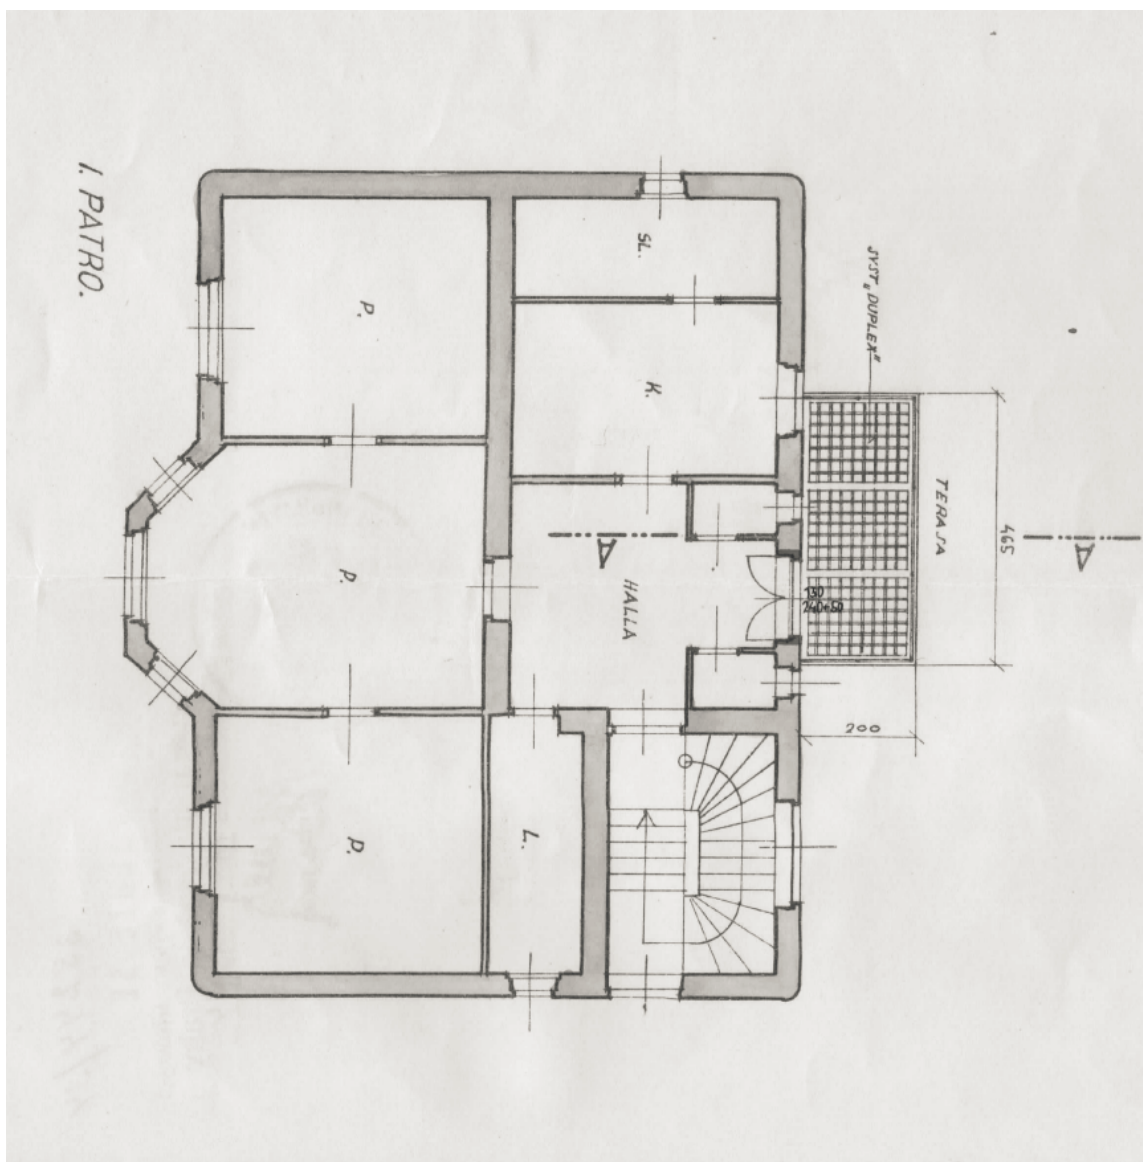

The villa, suitable for complete reconstruction, offers three standard floors, attic rooms and attic storage space. The staircase is located at the corner of the house, each floor has a separate entrance from the landing. Ceilings of the first three floors have a clear height of 3.2 meters, 2.7 meters in attic rooms and 2 m on the top attic floor, right below the ridge beam. The house has the potential for expansion and for **construction of an elevator and underground garage with 8 parking spaces**.

Floor area 427 m², built-up area 187 m², garden 816 m², plot 1 052 m²

House Nine-bedroom (10+1)

427 m², Praha 5, Smíchov, U Nesypky

Ask for price

House Nine-bedroom (10+1)

Ask for price

427 m², Praha 5, Smíchov, U Nesypky

House Nine-bedroom (10+1)

Ask for price

427 m², Praha 5, Smíchov, U Nesypky

House Nine-bedroom (10+1)

427 m², Praha 5, Smíchov, U Nesypky

Ask for price

House Nine-bedroom (10+1)

427 m², Praha 5, Smíchov, U Nesypky