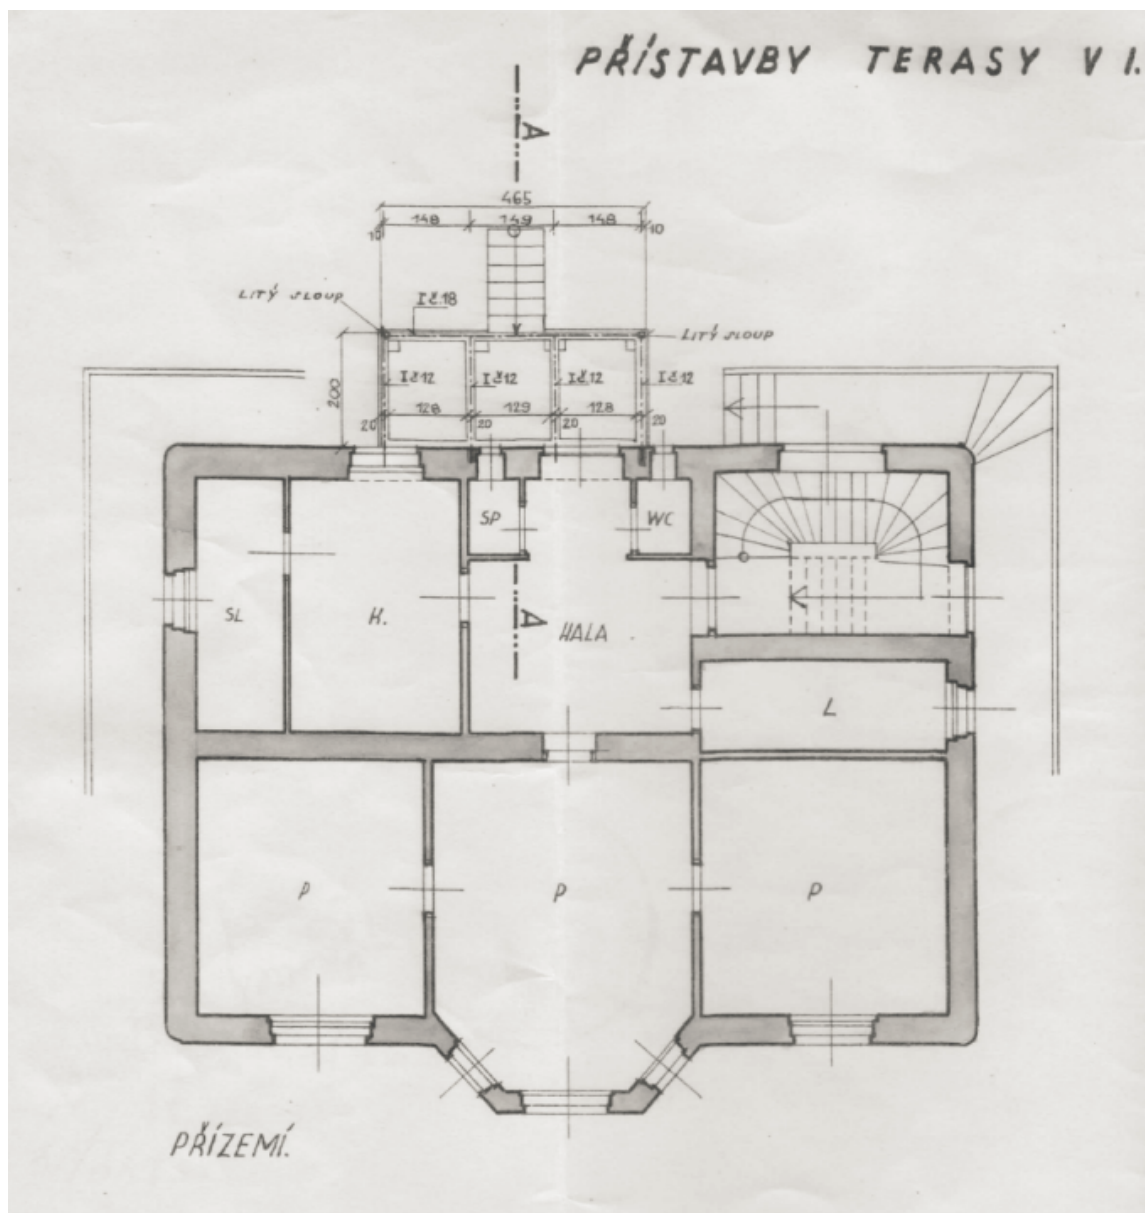

House Nine-bedroom (10+1)

Ask for price

427 m², Praha 5, Smíchov, U Nesypky