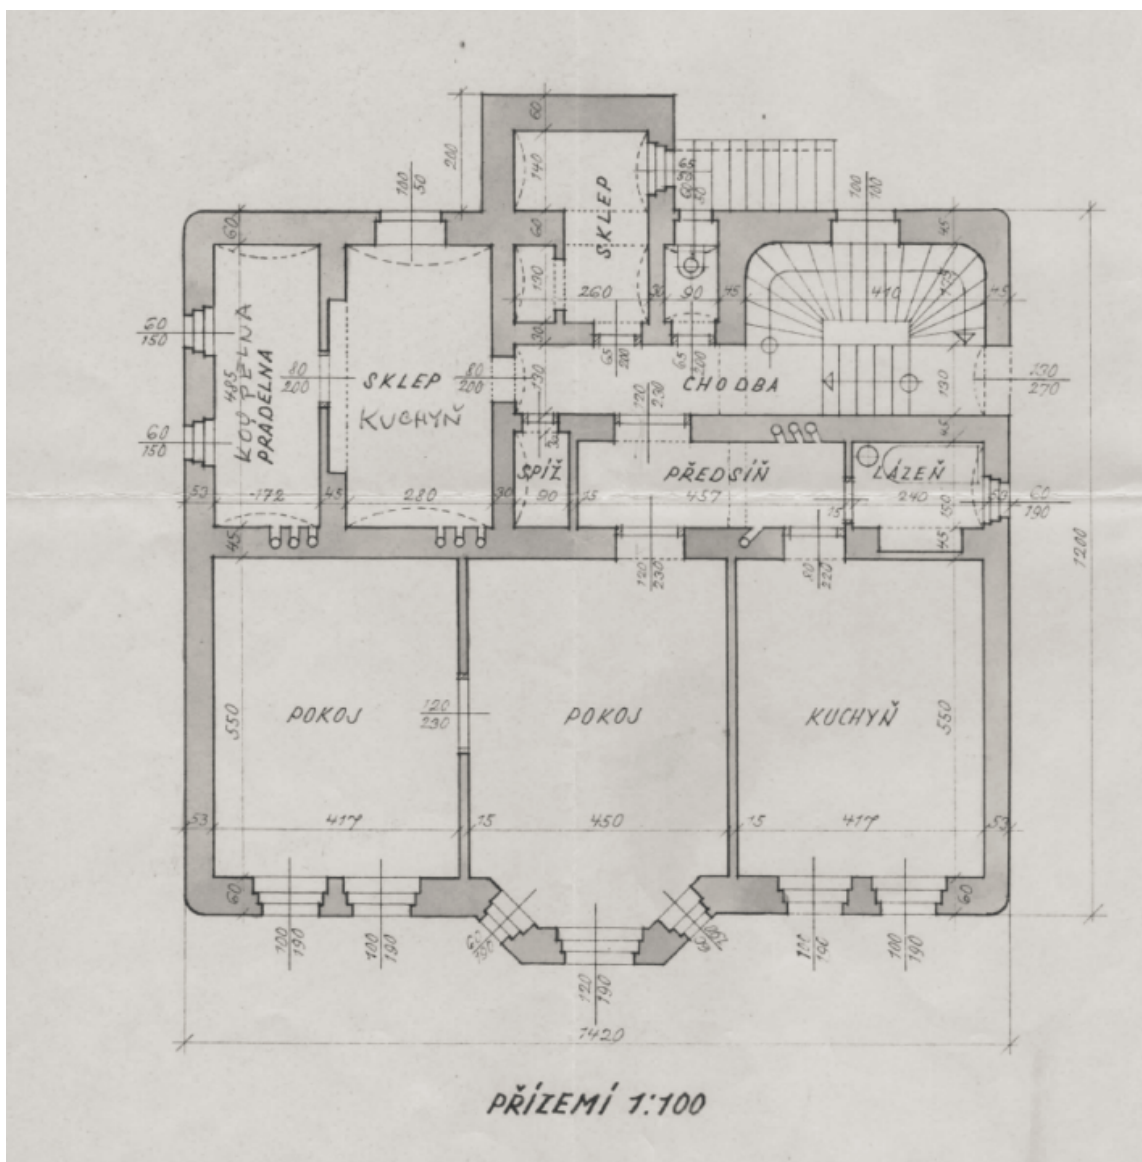

The villa, suitable for complete reconstruction, offers three standard floors, attic rooms and attic storage space. The staircase is located at the corner of the house, each floor has a separate entrance from the landing. Ceilings of the first three floors have a clear height of 3.2 meters, 2.7 meters in attic rooms and 2 m on the top attic floor, right below the ridge beam. The house has the potential for expansion and for **construction of an elevator and underground garage with 8 parking spaces**.

Floor area 427 m², built-up area 187 m², garden 816 m², plot 1 052 m²

House Nine-bedroom (10+1)

427 m², Praha 5, Smíchov, U Nesypky

Ask for price

House Nine-bedroom (10+1)

Ask for price

427 m², Praha 5, Smíchov, U Nesypky

House Nine-bedroom (10+1)

Ask for price

427 m², Praha 5, Smíchov, U Nesypky

House Nine-bedroom (10+1)

427 m², Praha 5, Smíchov, U Nesypky

Ask for price

House Nine-bedroom (10+1)

427 m², Praha 5, Smíchov, U Nesypky