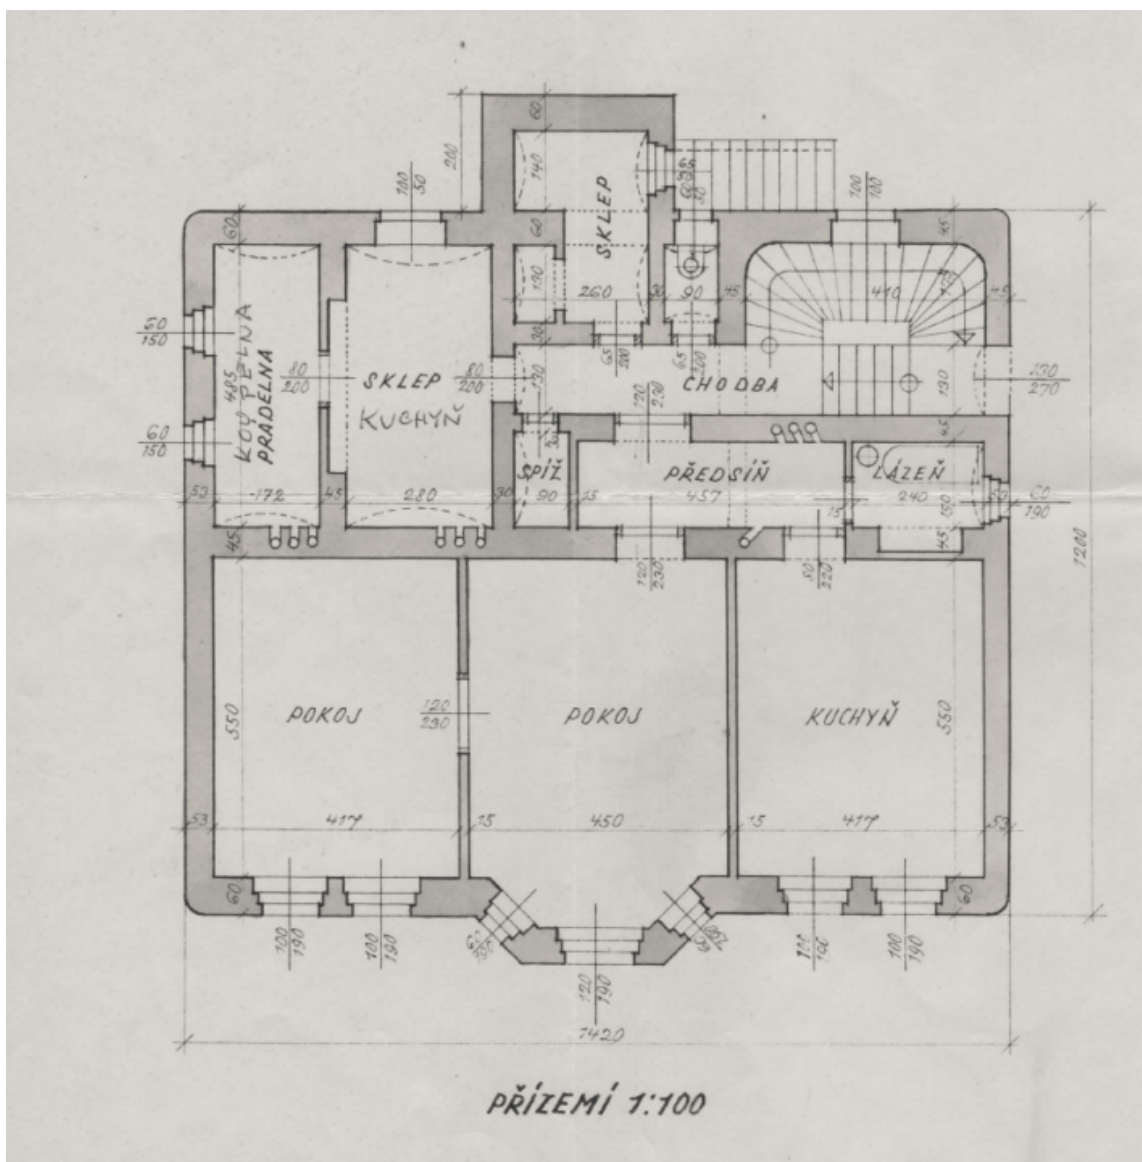

The villa, suitable for complete reconstruction, offers three standard floors, attic rooms and attic storage space. The staircase is located at the corner of the house, each floor has a separate entrance from the landing. Ceilings of the first three floors have a clear height of 3.2 meters, 2.7 meters in attic rooms and 2 m on the top attic floor, right below the ridge beam. The house has the potential for expansion and for **construction of an elevator and underground garage with 8 parking spaces**.

Floor area 427 m², built-up area 187 m², garden 816 m², plot 1 052 m²

House Nine-bedroom (10+1)

427 m², Prague 5, Smíchov, U Nesypky

Ask for price

House Nine-bedroom (10+1)

Ask for price

427 m², Prague 5, Smíchov, U Nesypky

House Nine-bedroom (10+1)

Ask for price

427 m², Prague 5, Smíchov, U Nesypky

House Nine-bedroom (10+1)

427 m², Prague 5, Smíchov, U Nesypky

Ask for price

House Nine-bedroom (10+1)

427 m², Prague 5, Smíchov, U Nesypky