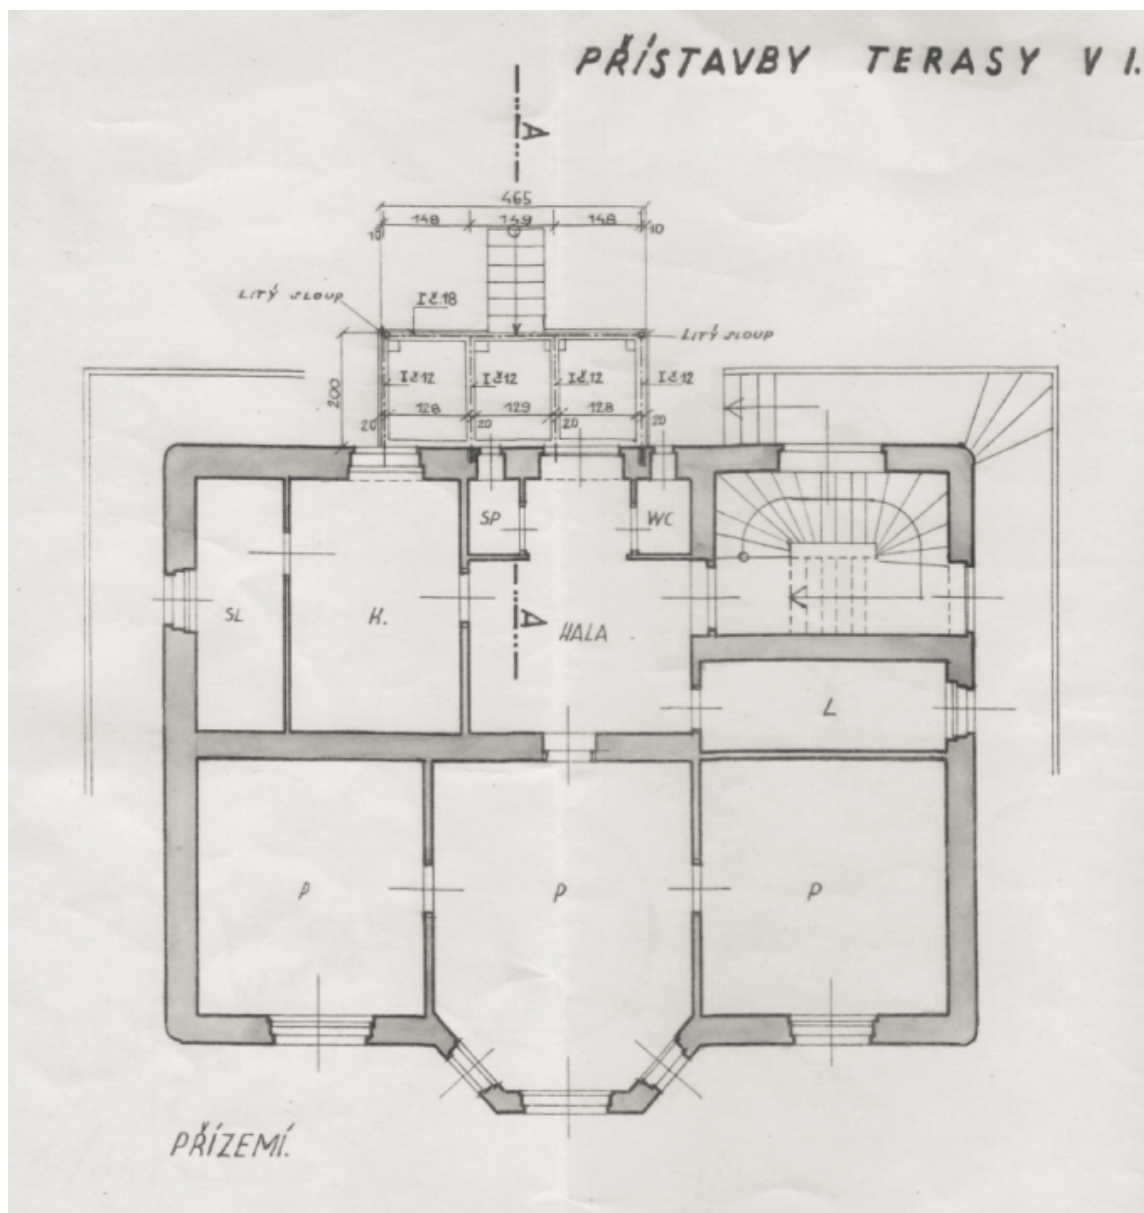

House Nine-bedroom (10+1)

Ask for price

427 m², Prague 5, Smíchov, U Nesypky