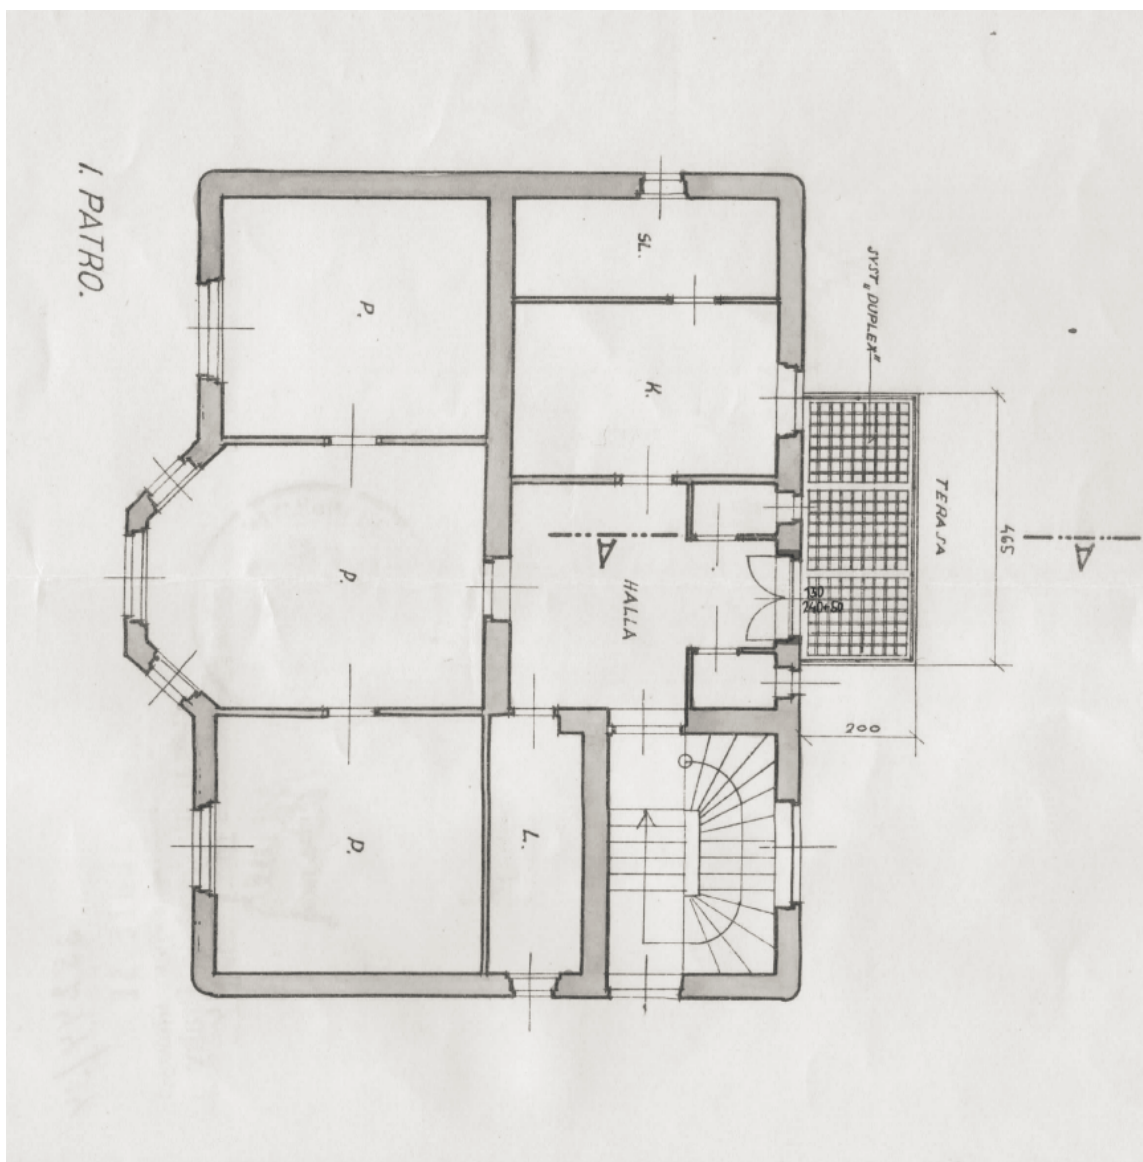

The villa, suitable for complete reconstruction, offers three standard floors, attic rooms and attic storage space. The staircase is located at the corner of the house, each floor has a separate entrance from the landing. Ceilings of the first three floors have a clear height of 3.2 meters, 2.7 meters in attic rooms and 2 m on the top attic floor, right below the ridge beam. The house has the potential for expansion and for **construction of an elevator and underground garage with 8 parking spaces**.

Floor area 427 m², built-up area 187 m², garden 816 m², plot 1 052 m²

House Nine-bedroom (10+1)

427 m², Prague 5, Smíchov, U Nesypky

Ask for price

House Nine-bedroom (10+1)

Ask for price

427 m², Prague 5, Smíchov, U Nesypky

House Nine-bedroom (10+1)

Ask for price

427 m², Prague 5, Smíchov, U Nesypky

House Nine-bedroom (10+1)

427 m², Prague 5, Smíchov, U Nesypky

Ask for price

House Nine-bedroom (10+1)

427 m², Prague 5, Smíchov, U Nesypky