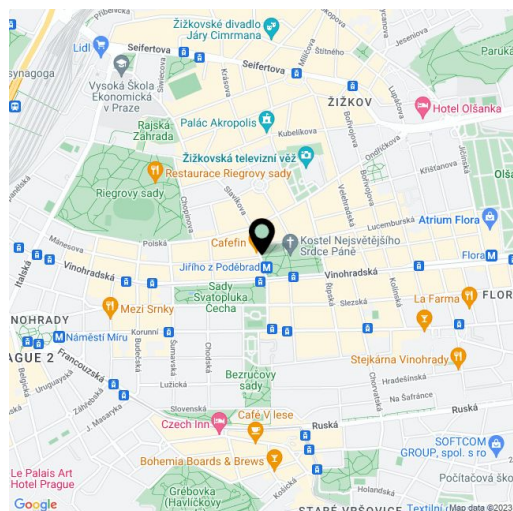

Rented

121 m², Prague 3, Vinohrady, náměstí Jiřího z Poděbrad

Total area	123 m²
Floor area*	121 m²
Balcony	2 m²
Parking	Garage parking near by.
Garage	Yes
Cellar	-
Service price	Services and water: EUR 125/person/month. Gas and electricity will be transferred to the tenant.
PENB	G
Reference number	24042
Available from	Immediately

Boasting views of the Church of the Most Sacred Heart of Our Lord by Jože Plečnik, this attractive, fully renovated apartment with a balcony is on the 1st floor of a completely refurbished Art Nouveau building with an elevator and preserved original features. Conveniently located in a popular Vinohrady residential area by Jiřího z Poděbrad Square with a metro station and tram links, plus full amenities within easy reach, and within walking distance of the lovely Riegrovy Sady Park.

The interior features two separate bedrooms, a living room with a fully fitted open plan kitchen and dining area, an adjacent office with a balcony, a bathroom with a bathtub and toilet, an additional separate toilet, a closet, and a spacious entrance hall.

Air-conditioning, new kitchen, high ceilings, large windows, **hardwood floors**, tiles, built-in wardrobes, security entry door, gas boiler, washer/dryer, dishwasher. The apartment is **unfurnished**, but can be equipped with furniture at a higher rent. One **garage parking** space is included (located a 7 min. walk from the building).

* Size of the unit according to the Housing Act.

The area consists of the sum total of the internal area of every room.