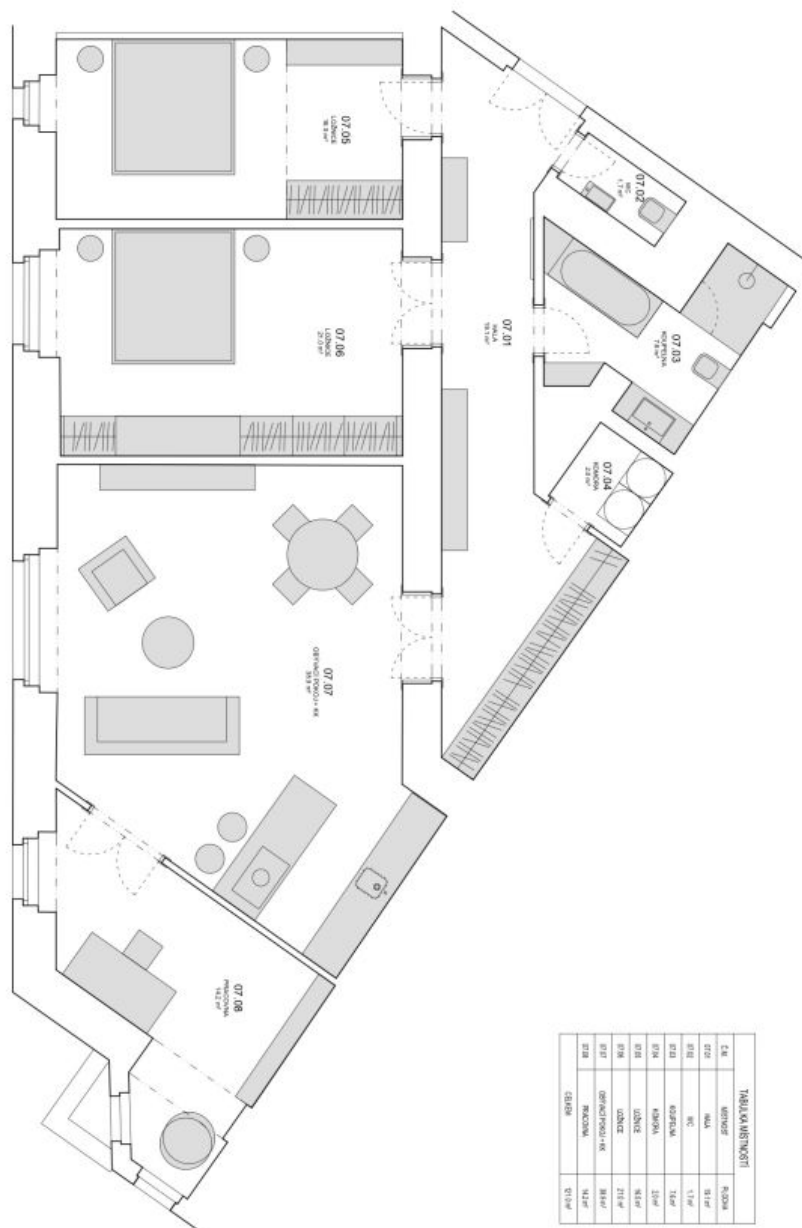

Apartment Three-bedroom (4+kk)

121 m², Prague 3, Vinohrady, náměstí Jiřího z Poděbrad

Rented