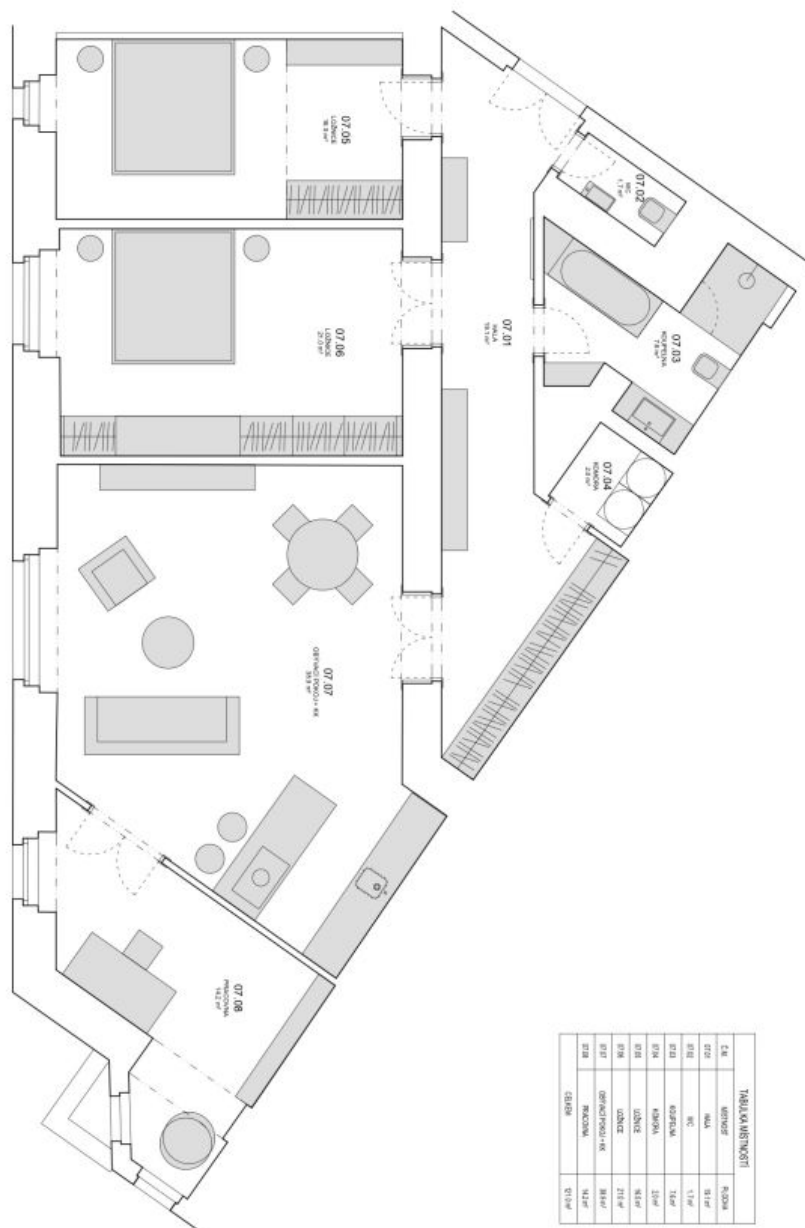

Apartment Three-bedroom (4+kk)

121 m², Prague 3, Vinohrady, náměstí Jiřího z Poděbrad

Rented