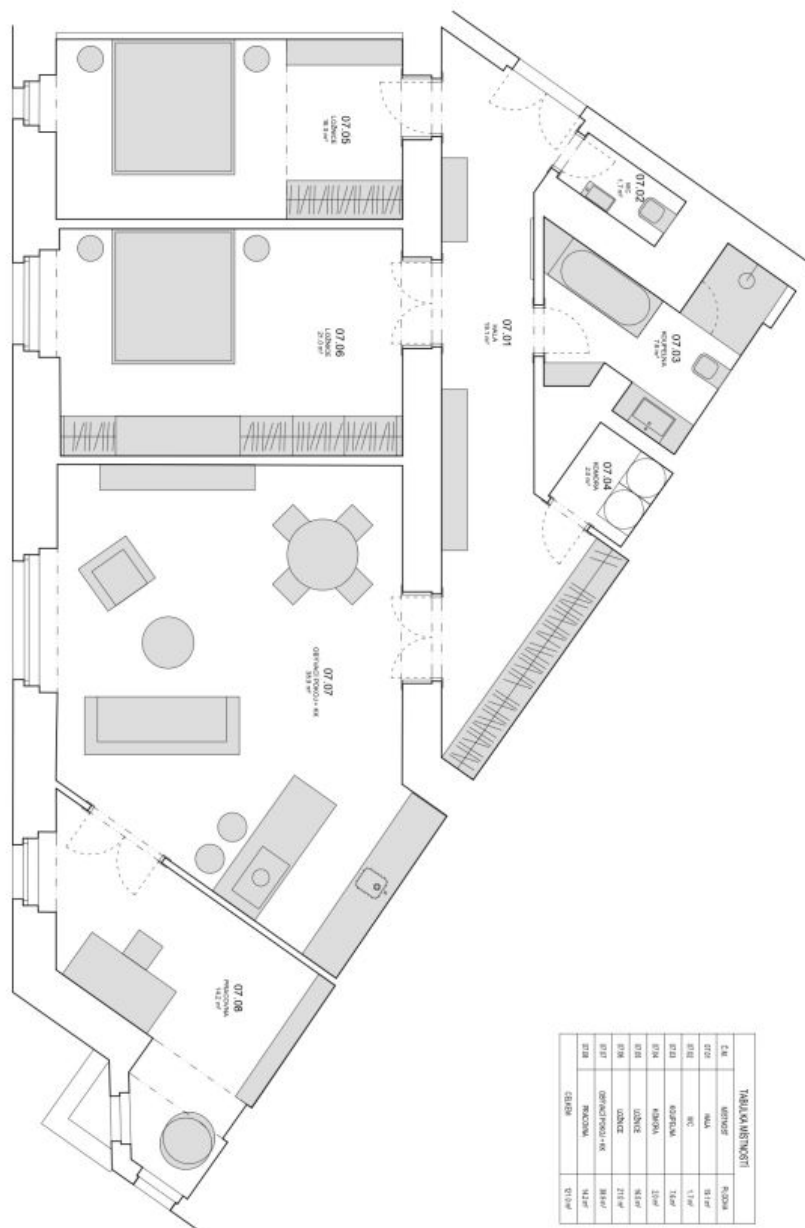

Apartment Three-bedroom (4+kk)

121 m², Praha 3, Vinohrady, náměstí Jiřího z Poděbrad

Rented