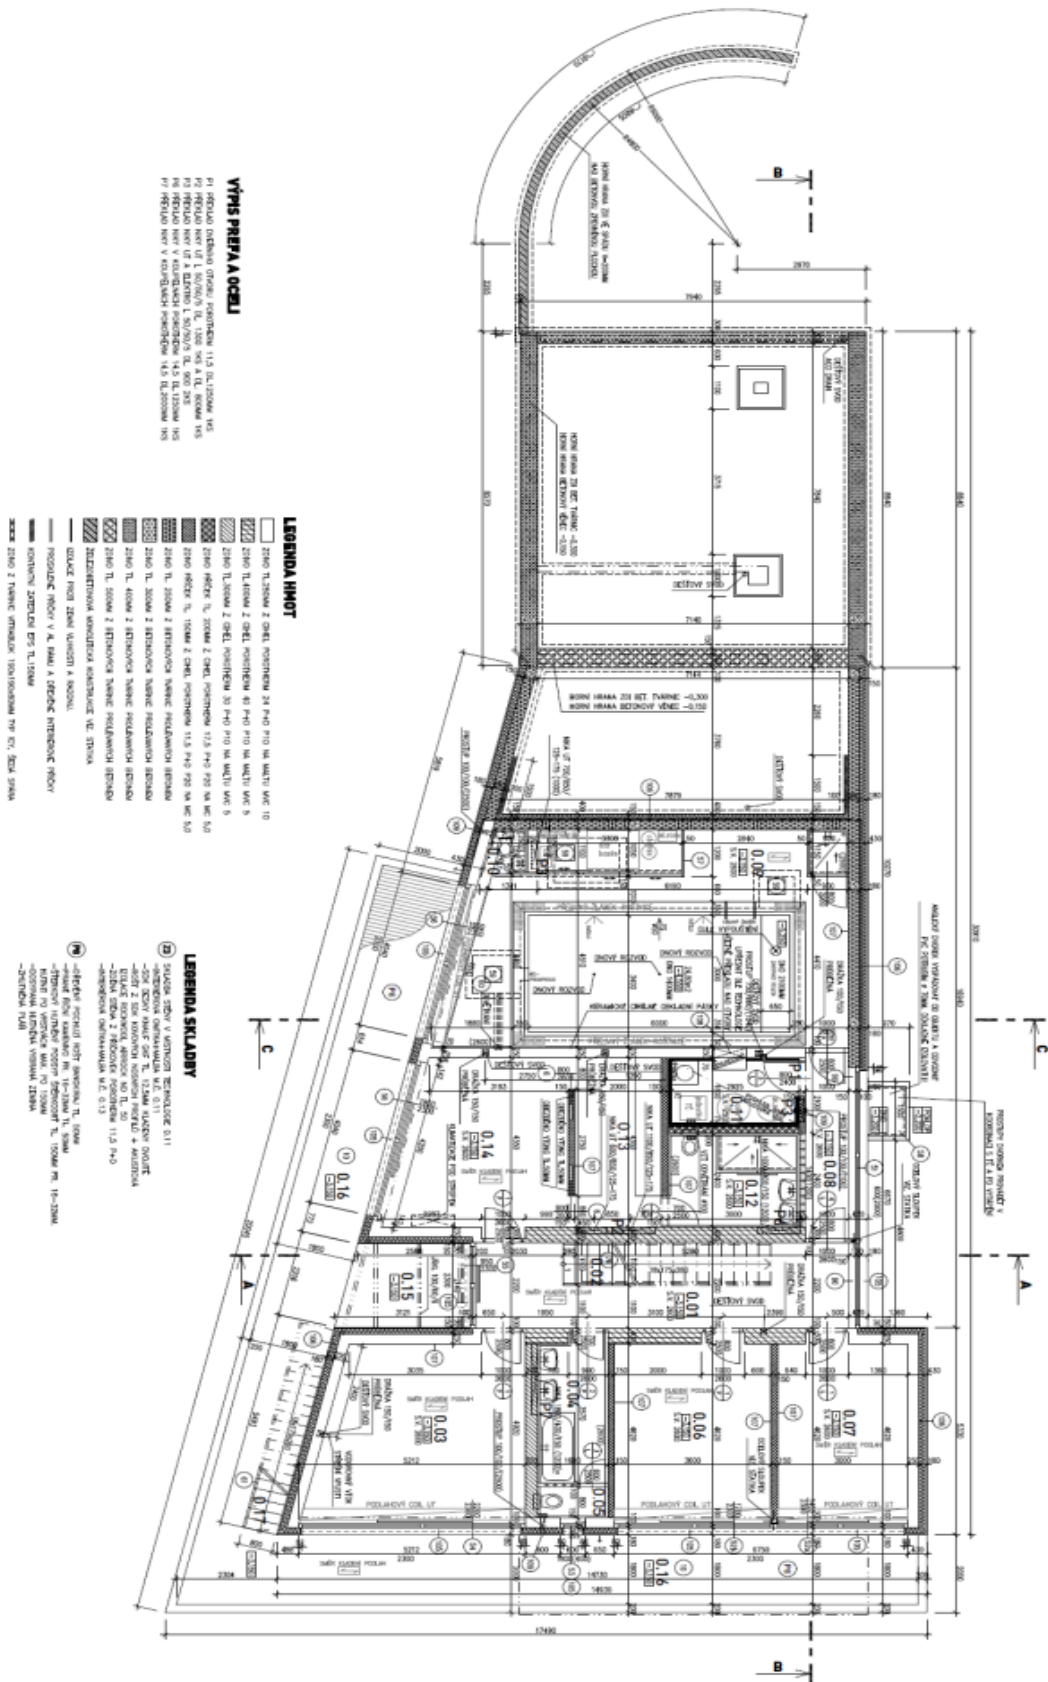

House Five-bedroom (6+kk)

450 m², Praha-západ, Černošice, Žatecká

Ask for price

LEGENDA HMOT

- ☐ ŽELEZO
- ▨ ŽELEZO
- ▩ ŽELEZO
- ▧ ŽELEZO
- ▦ ŽELEZO
- ▥ ŽELEZO
- ▤ ŽELEZO
- ▣ ŽELEZO
- ▢ ŽELEZO
- ŽELEZO
- ŽELEZO
- ▟ ŽELEZO
- ▞ ŽELEZO
- ▝ ŽELEZO
- ▜ ŽELEZO
- ▛ ŽELEZO
- ▚ ŽELEZO
- ▙ ŽELEZO
- ▘ ŽELEZO
- ▗ ŽELEZO
- ▖ ŽELEZO
- ▕ ŽELEZO
- ▔ ŽELEZO
- ▓ ŽELEZO
- ▒ ŽELEZO
- ░ ŽELEZO
- ▐ ŽELEZO
- ▏ ŽELEZO
- ▎ ŽELEZO
- ▍ ŽELEZO
- ▌ ŽELEZO
- ▋ ŽELEZO
- ▊ ŽELEZO
- ▉ ŽELEZO
- █ ŽELEZO
- ▇ ŽELEZO
- ▆ ŽELEZO
- ▅ ŽELEZO
- ▄ ŽELEZO
- ▃ ŽELEZO
- ▂ ŽELEZO
- ▁ ŽELEZO
- ▀ ŽELEZO