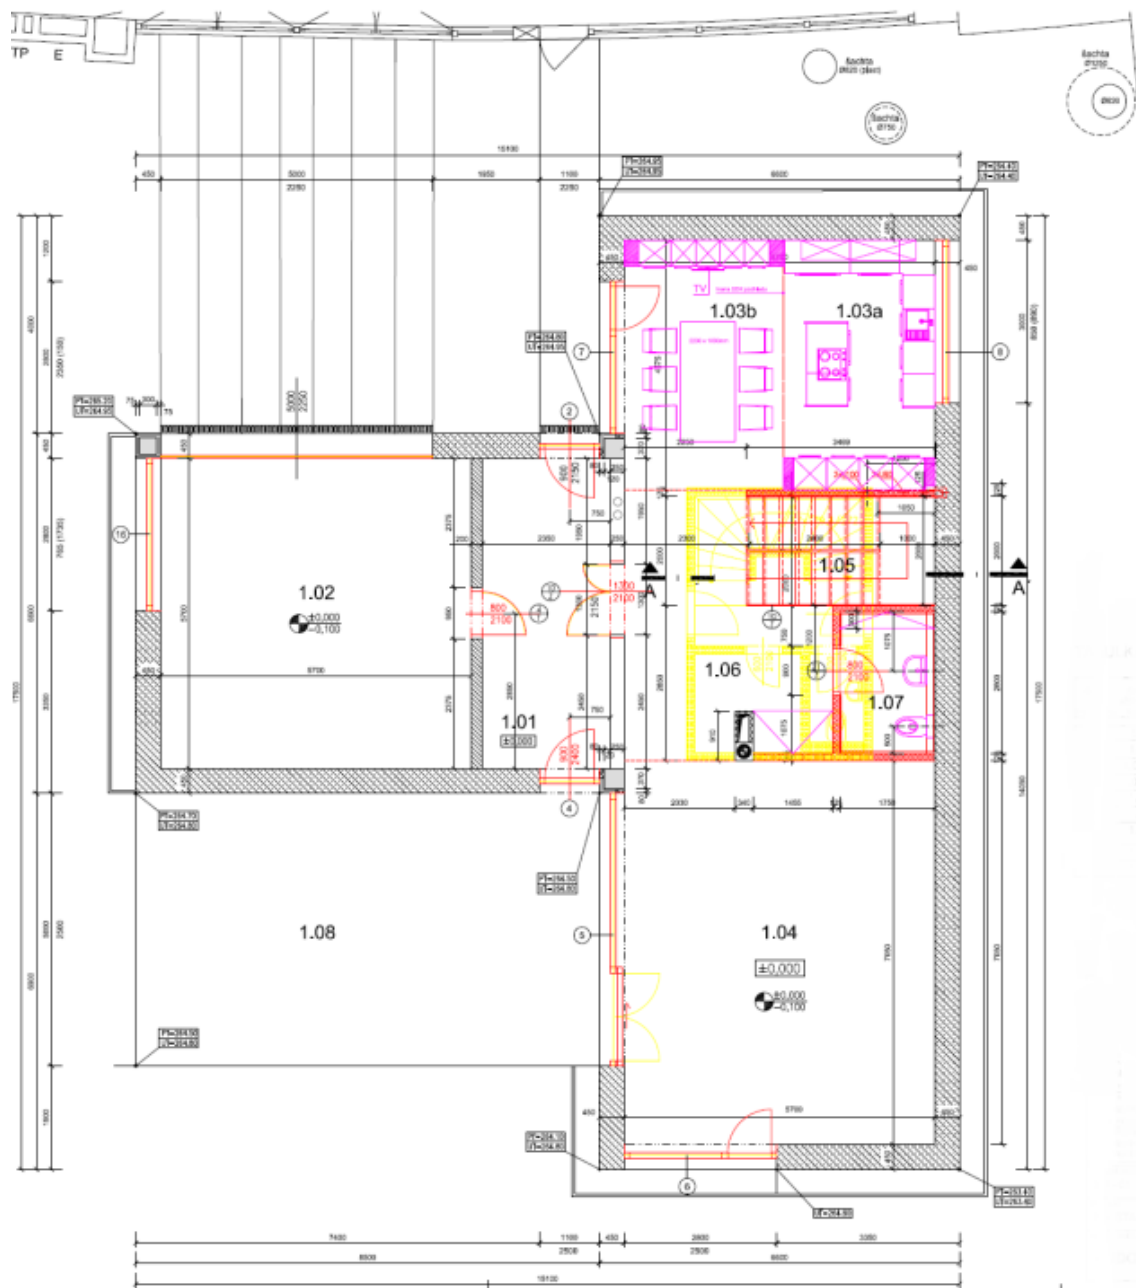

The villa consists of a total of 4 floors, including a partially recessed basement with a guest room, bathroom, toilet, utility room / laundry, and a playroom / storage. On the ground floor there is a living room with access to a spacious terrace, a separate kitchen, guest toilet, and a garage for 2 cars. The first floor includes two children's bedrooms, a shared bathroom with shower, separate toilet, master bedroom with en-suite bathroom (bathtub, shower, toilet) and private dressing room, and a study. The last, second floor consists of a bedroom, gallery, and a terrace.

Usable area 450 m², built-up area 170 m², garden 577 m², plot 747 m².

House Six-bedroom (7+1)

450 m², Prague 6, Dejvice

Ask for price

House Six-bedroom (7+1)

450 m², Prague 6, Dejvice

Ask for price

House Six-bedroom (7+1)

450 m², Prague 6, Dejvice

Ask for price

House Six-bedroom (7+1)

450 m², Prague 6, Dejvice

Ask for price