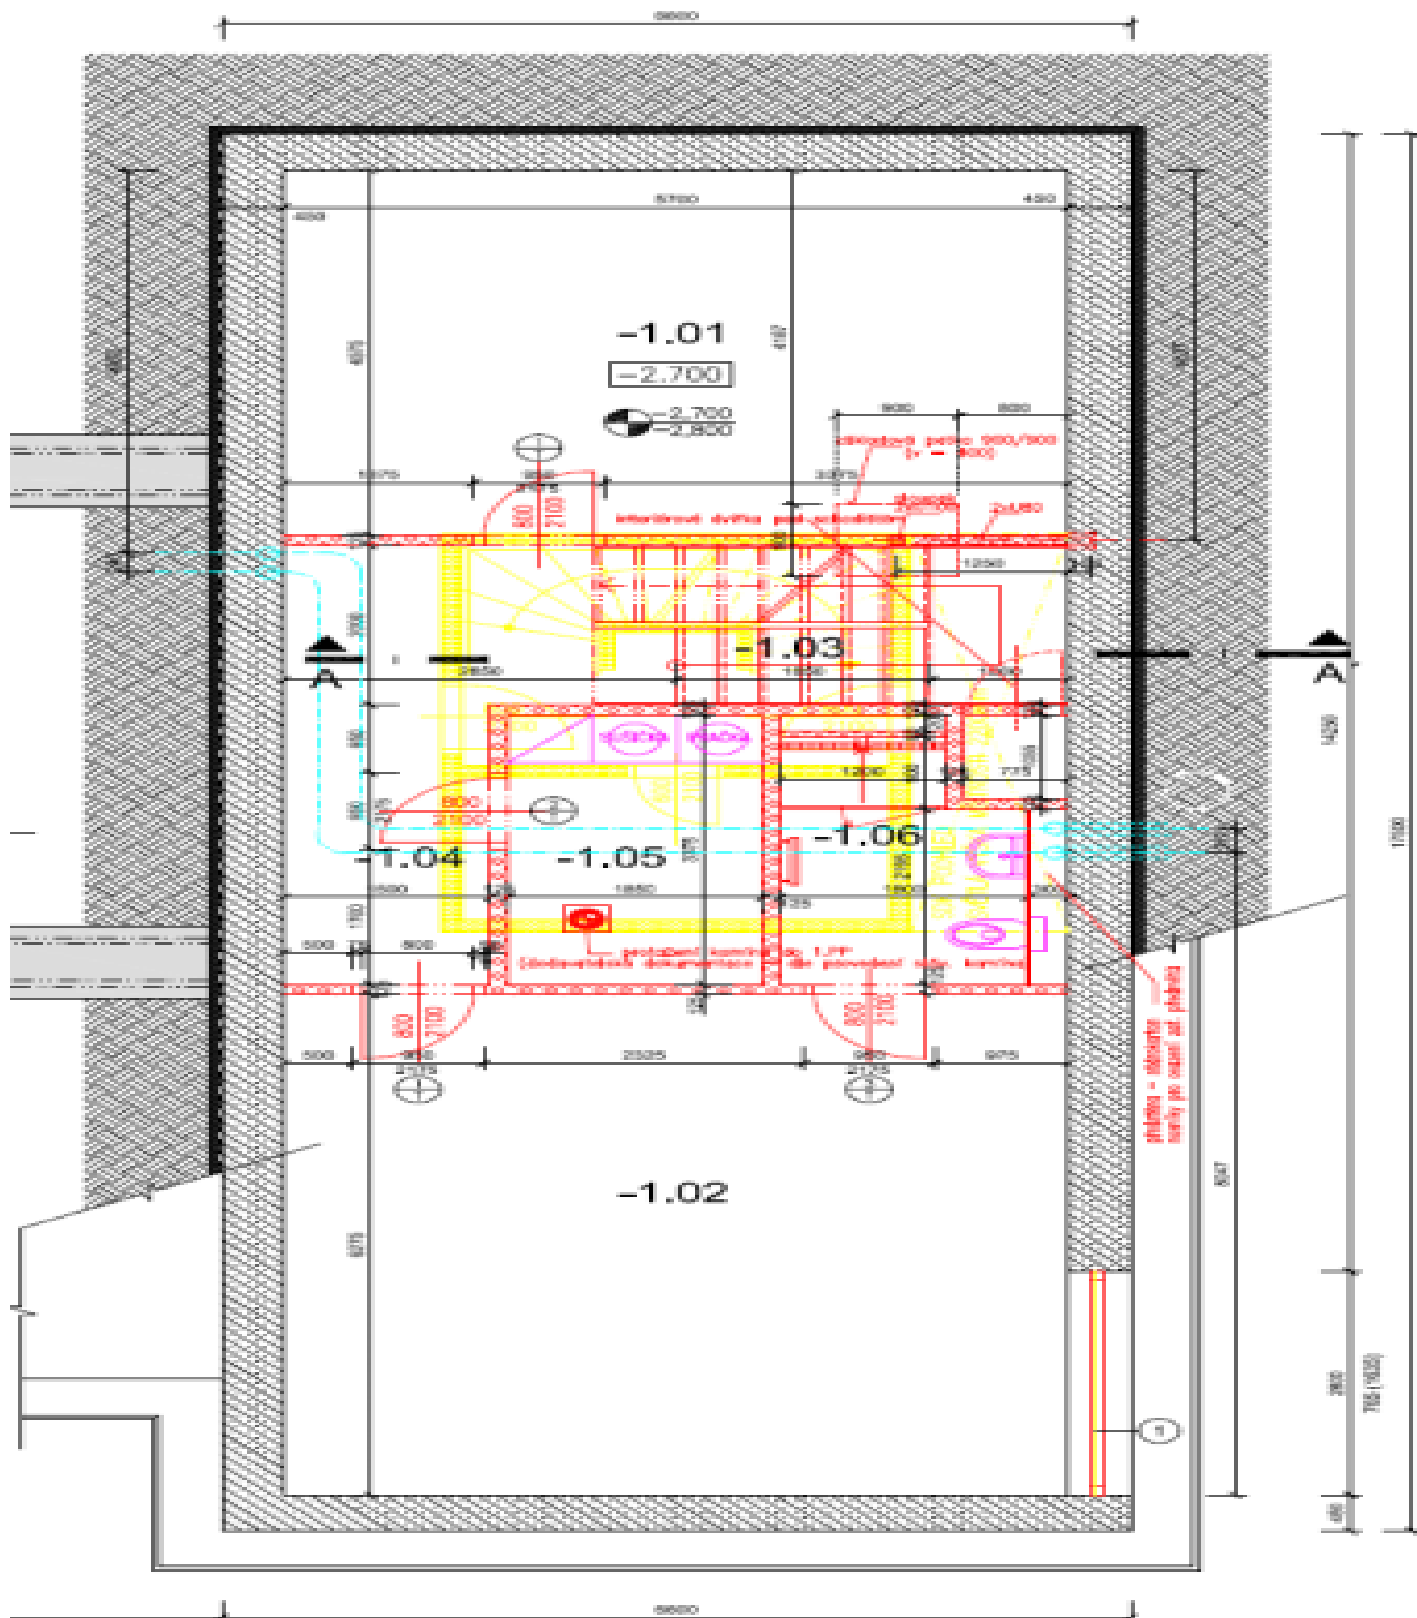

The villa consists of a total of 4 floors, including a partially recessed basement with a guest room, bathroom, toilet, utility room / laundry, and a playroom / storage. On the ground floor there is a living room with access to a spacious terrace, a separate kitchen, guest toilet, and a garage for 2 cars. The first floor includes two children's bedrooms, a shared bathroom with shower, separate toilet, master bedroom with en-suite bathroom (bathtub, shower, toilet) and private dressing room, and a study. The last, second floor consists of a bedroom, gallery, and a terrace.

Usable area 450 m², built-up area 170 m², garden 577 m², plot 747 m².

House Six-bedroom (7+1)

450 m², Prague 6, Dejvice

Ask for price

House Six-bedroom (7+1)

450 m², Prague 6, Dejvice

Ask for price

House Six-bedroom (7+1)

450 m², Prague 6, Dejvice

Ask for price

House Six-bedroom (7+1)

450 m², Prague 6, Dejvice

Ask for price