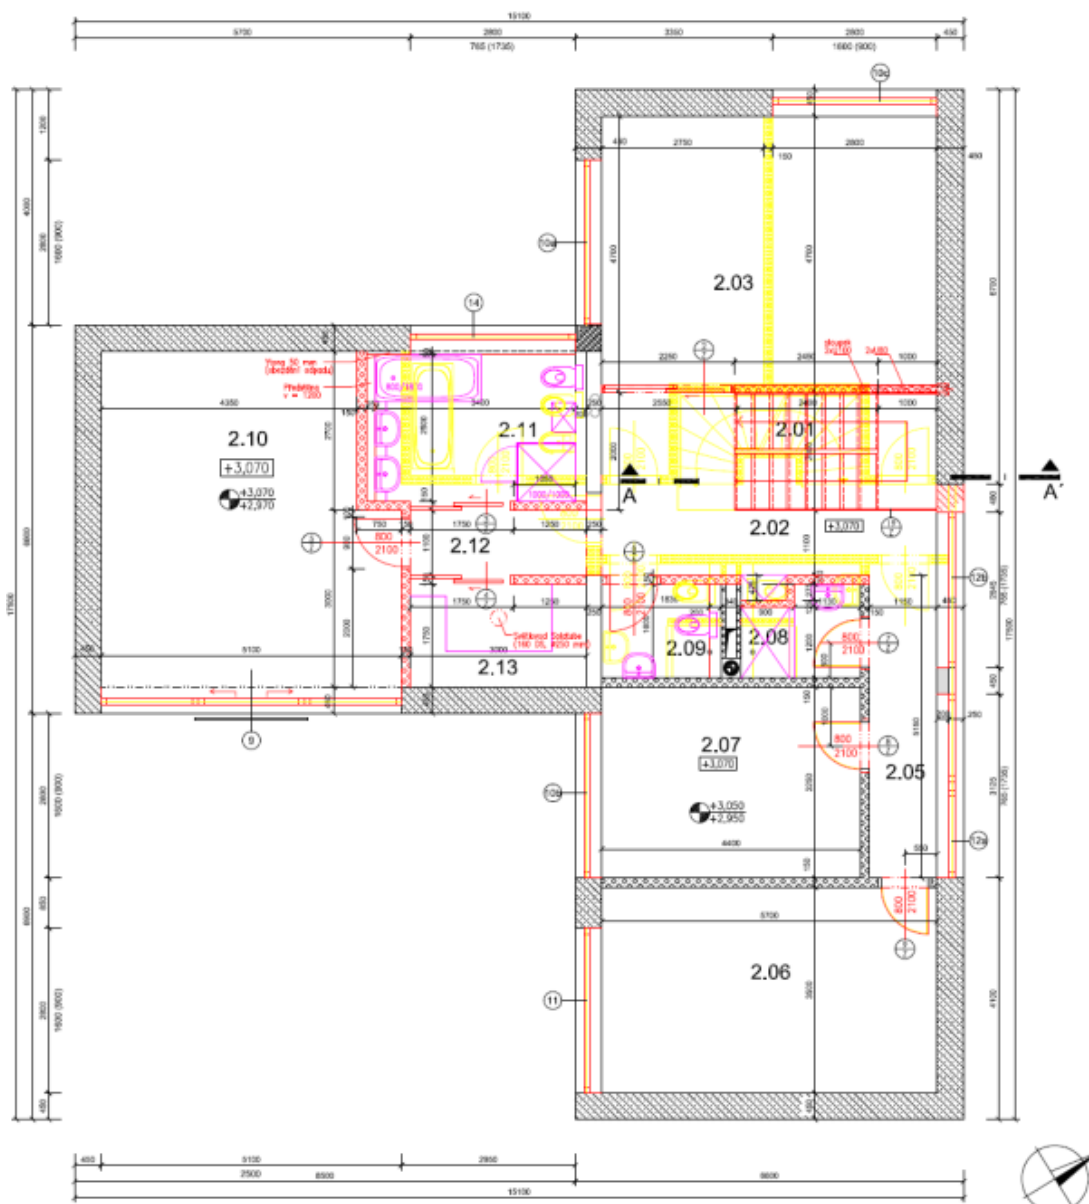

The villa consists of a total of 4 floors, including a partially recessed basement with a guest room, bathroom, toilet, utility room / laundry, and a playroom / storage. On the ground floor there is a living room with access to a spacious terrace, a separate kitchen, guest toilet, and a garage for 2 cars. The first floor includes two children's bedrooms, a shared bathroom with shower, separate toilet, master bedroom with en-suite bathroom (bathtub, shower, toilet) and private dressing room, and a study. The last, second floor consists of a bedroom, gallery, and a terrace.

Usable area 450 m², built-up area 170 m², garden 577 m², plot 747 m².

House Six-bedroom (7+1)

450 m², Prague 6, Dejvice

Ask for price

House Six-bedroom (7+1)

450 m², Prague 6, Dejvice

Ask for price

House Six-bedroom (7+1)

450 m², Prague 6, Dejvice

Ask for price

House Six-bedroom (7+1)

450 m², Prague 6, Dejvice

Ask for price