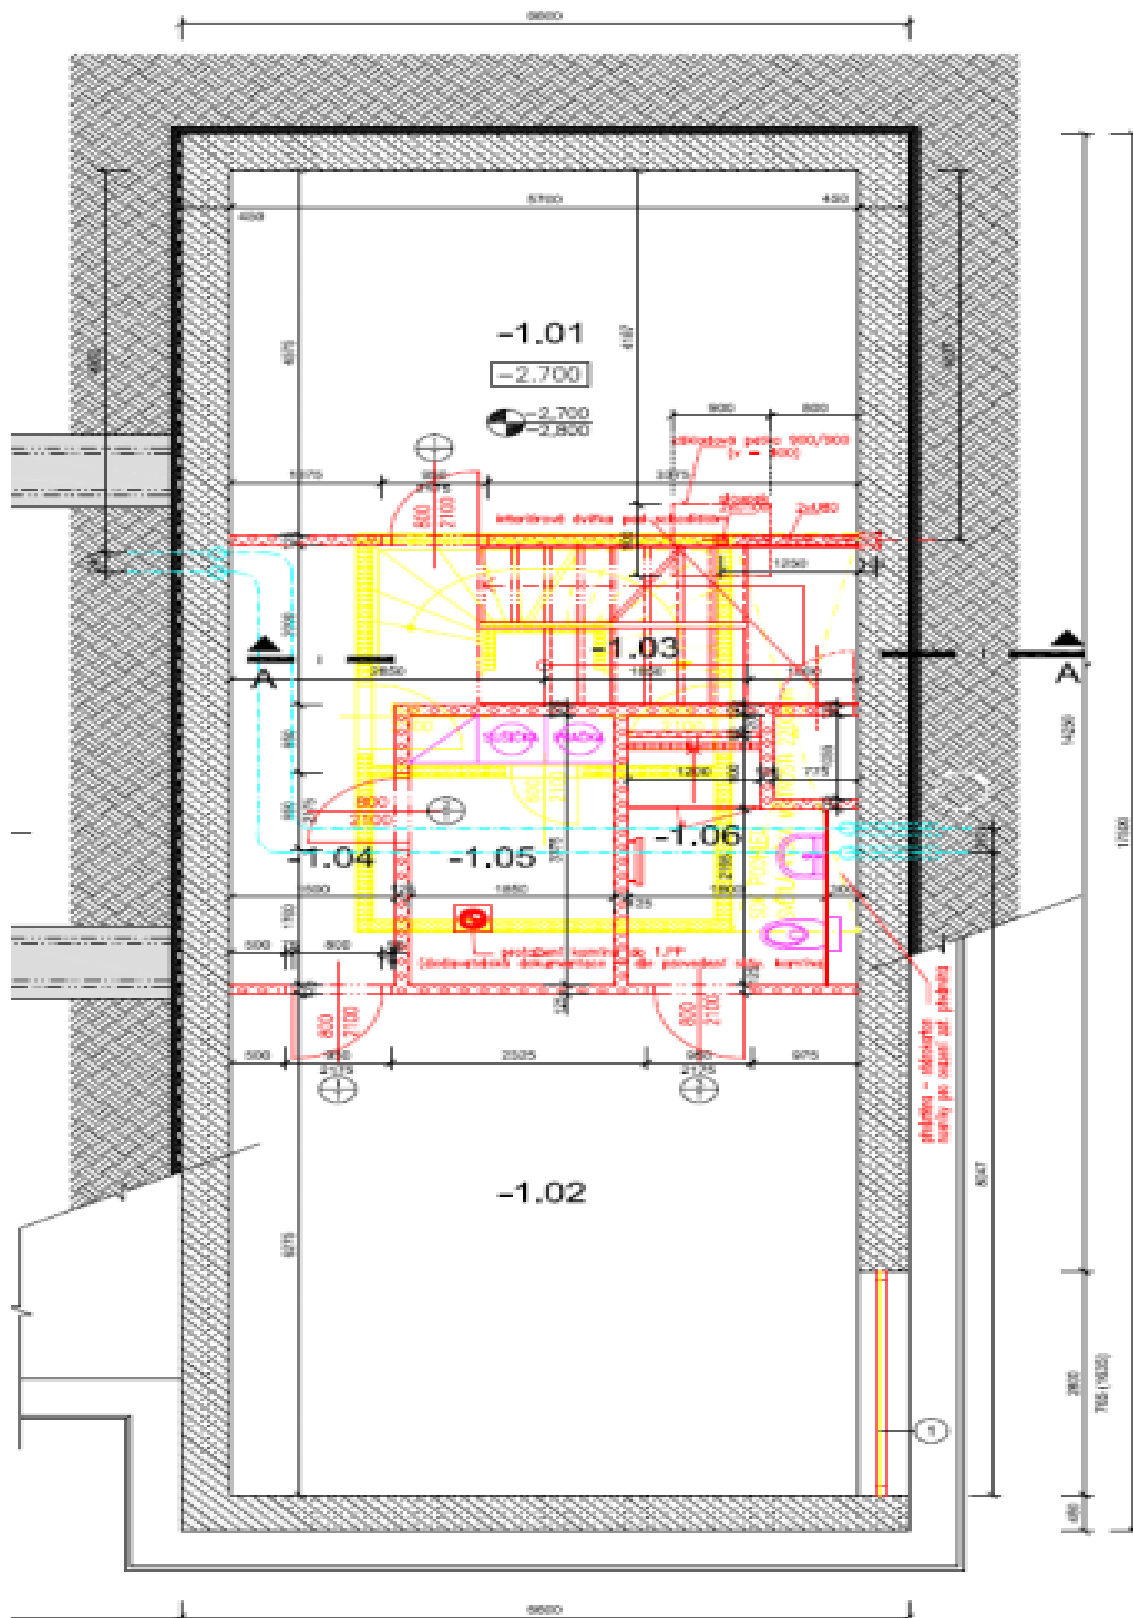

The villa consists of a total of 4 floors, including a partially recessed basement with a guest room, bathroom, toilet, utility room / laundry, and a playroom / storage. On the ground floor there is a living room with access to a spacious terrace, a separate kitchen, guest toilet, and a garage for 2 cars. The first floor includes two children's bedrooms, a shared bathroom with shower, separate toilet, master bedroom with en-suite bathroom (bathtub, shower, toilet) and private dressing room, and a study. The last, second floor consists of a bedroom, gallery, and a terrace.

Usable area 450 m², built-up area 170 m², garden 577 m², plot 747 m².

House Six-bedroom (7+1)

450 m², Prague 6, Dejvice

Ask for price

House Six-bedroom (7+1)

450 m², Prague 6, Dejvice

Ask for price

House Six-bedroom (7+1)

450 m², Prague 6, Dejvice

Ask for price

House Six-bedroom (7+1)

450 m², Prague 6, Dejvice

Ask for price