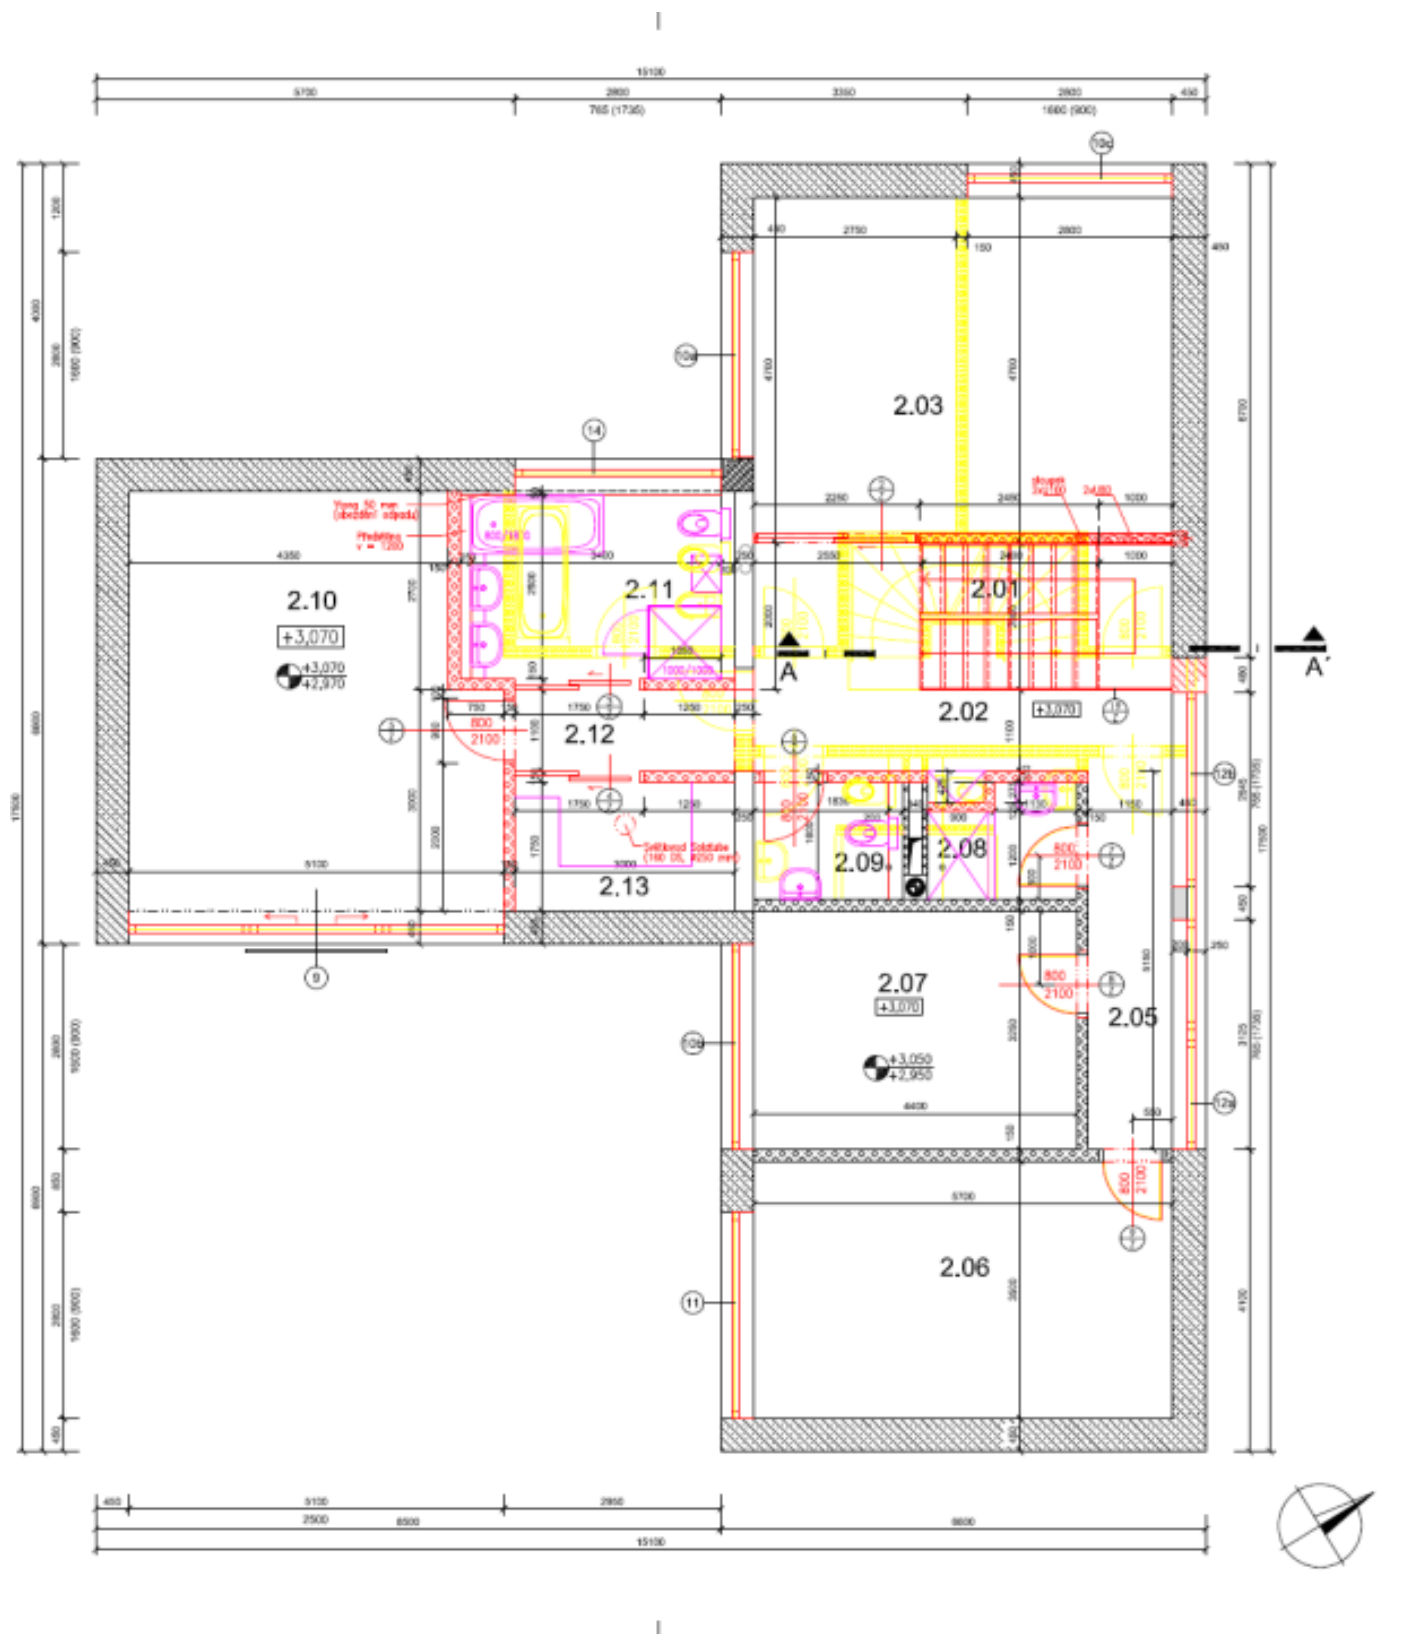

The villa consists of a total of 4 floors, including a partially recessed basement with a guest room, bathroom, toilet, utility room / laundry, and a playroom / storage. On the ground floor there is a living room with access to a spacious terrace, a separate kitchen, guest toilet, and a garage for 2 cars. The first floor includes two children's bedrooms, a shared bathroom with shower, separate toilet, master bedroom with en-suite bathroom (bathtub, shower, toilet) and private dressing room, and a study. The last, second floor consists of a bedroom, gallery, and a terrace.

Usable area 450 m², built-up area 170 m², garden 577 m², plot 747 m².

House Six-bedroom (7+1)

450 m², Prague 6, Dejvice

Ask for price

House Six-bedroom (7+1)

450 m², Prague 6, Dejvice

Ask for price

House Six-bedroom (7+1)

450 m², Prague 6, Dejvice

Ask for price

House Six-bedroom (7+1)

450 m², Prague 6, Dejvice

Ask for price