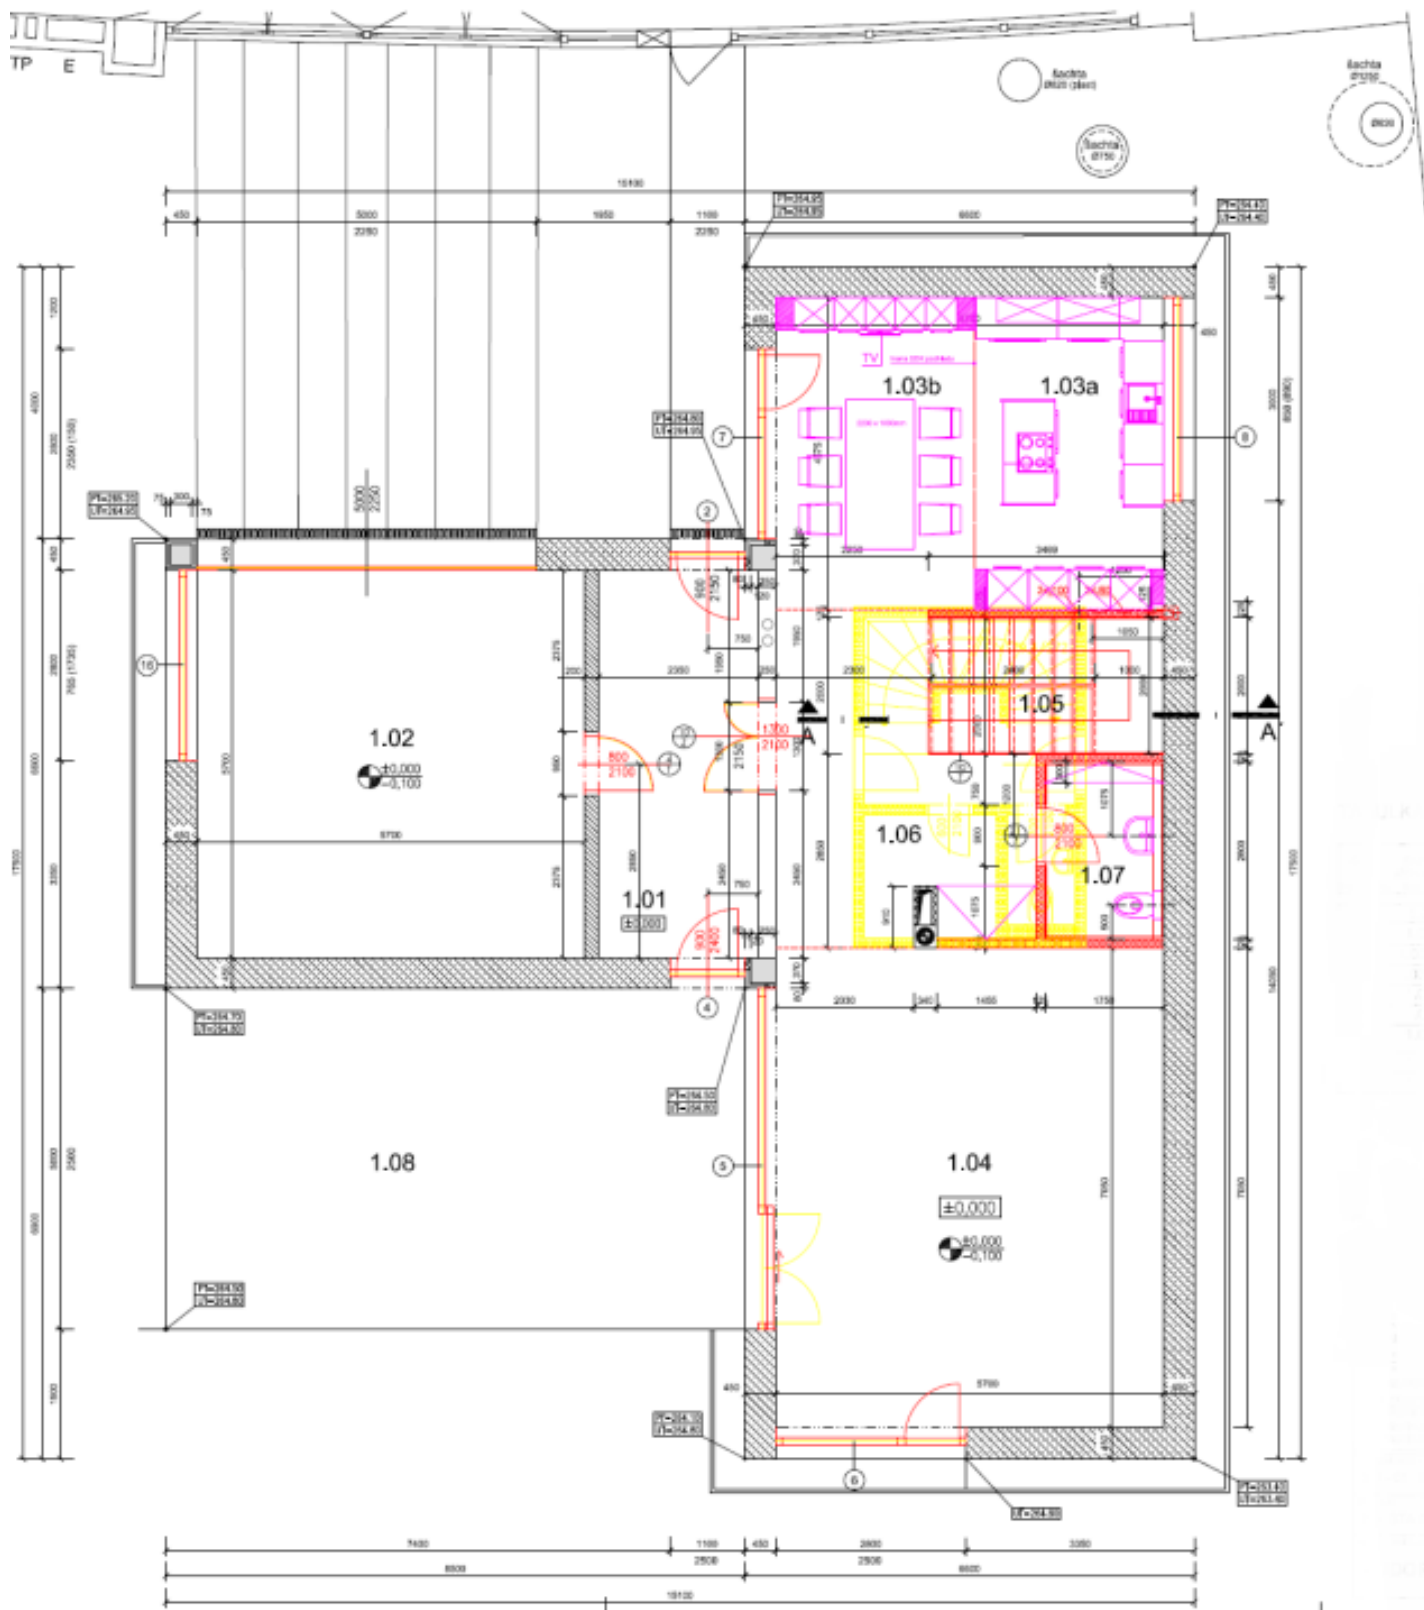

The villa consists of a total of 4 floors, including a partially recessed basement with a guest room, bathroom, toilet, utility room / laundry, and a playroom / storage. On the ground floor there is a living room with access to a spacious terrace, a separate kitchen, guest toilet, and a garage for 2 cars. The first floor includes two children's bedrooms, a shared bathroom with shower, separate toilet, master bedroom with en-suite bathroom (bathtub, shower, toilet) and private dressing room, and a study. The last, second floor consists of a bedroom, gallery, and a terrace.

Usable area 450 m², built-up area 170 m², garden 577 m², plot 747 m².

House Six-bedroom (7+1)

450 m², Prague 6, Dejvice

Ask for price

House Six-bedroom (7+1)

450 m², Prague 6, Dejvice

Ask for price

House Six-bedroom (7+1)

450 m², Prague 6, Dejvice

Ask for price

House Six-bedroom (7+1)

450 m², Prague 6, Dejvice

Ask for price