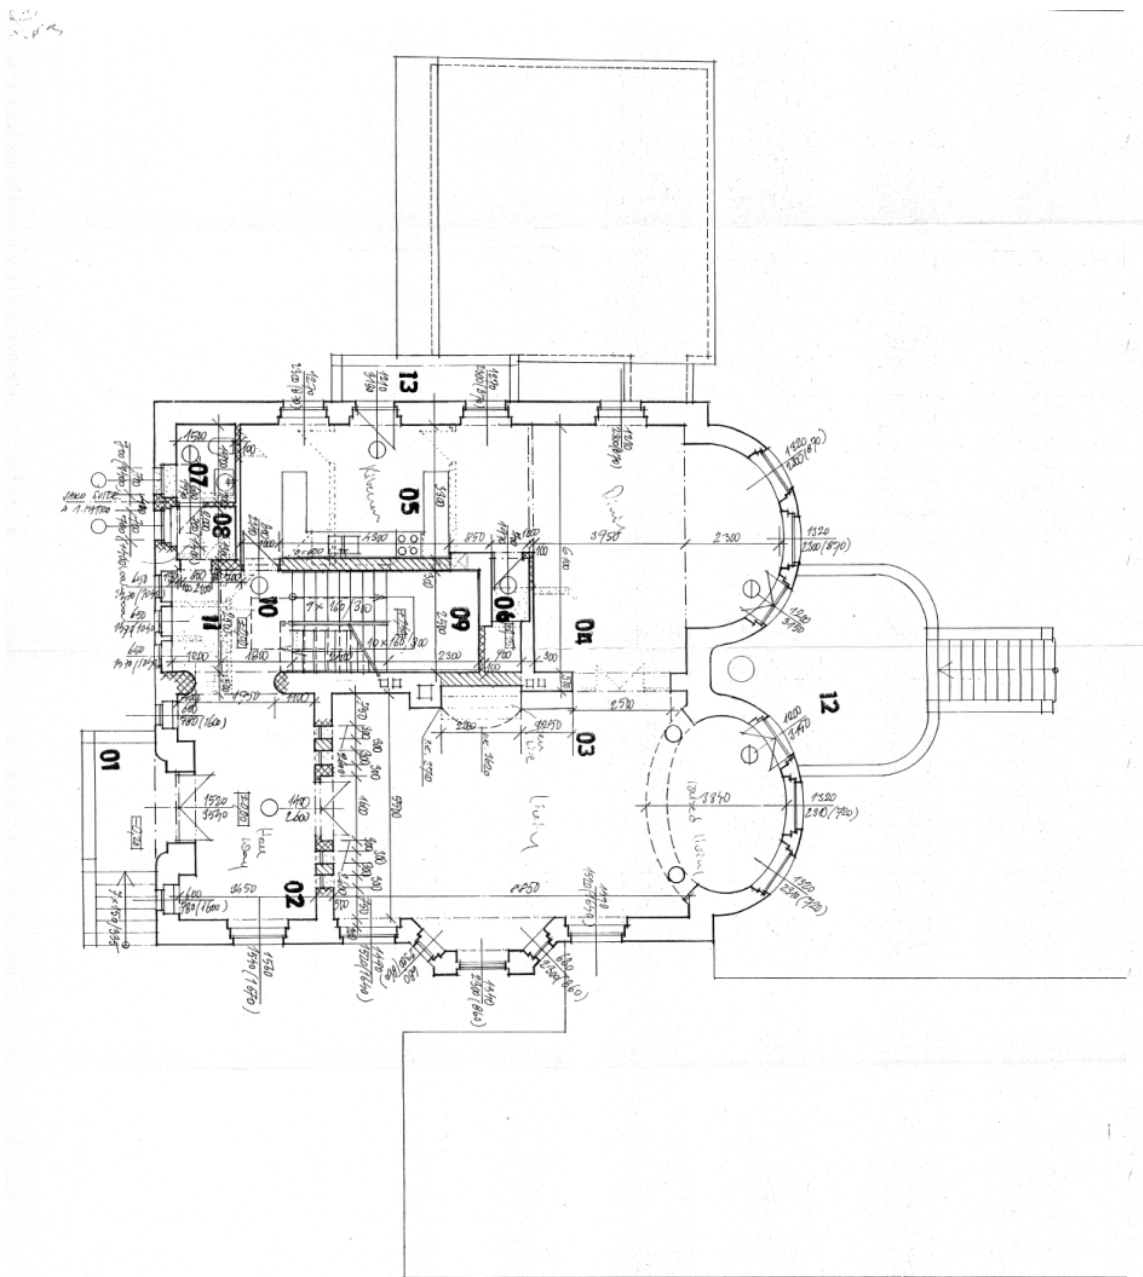

House Six-bedroom (7+1)

850 m², Prague 6, Střešovice, U Laboratoře

Ask for price