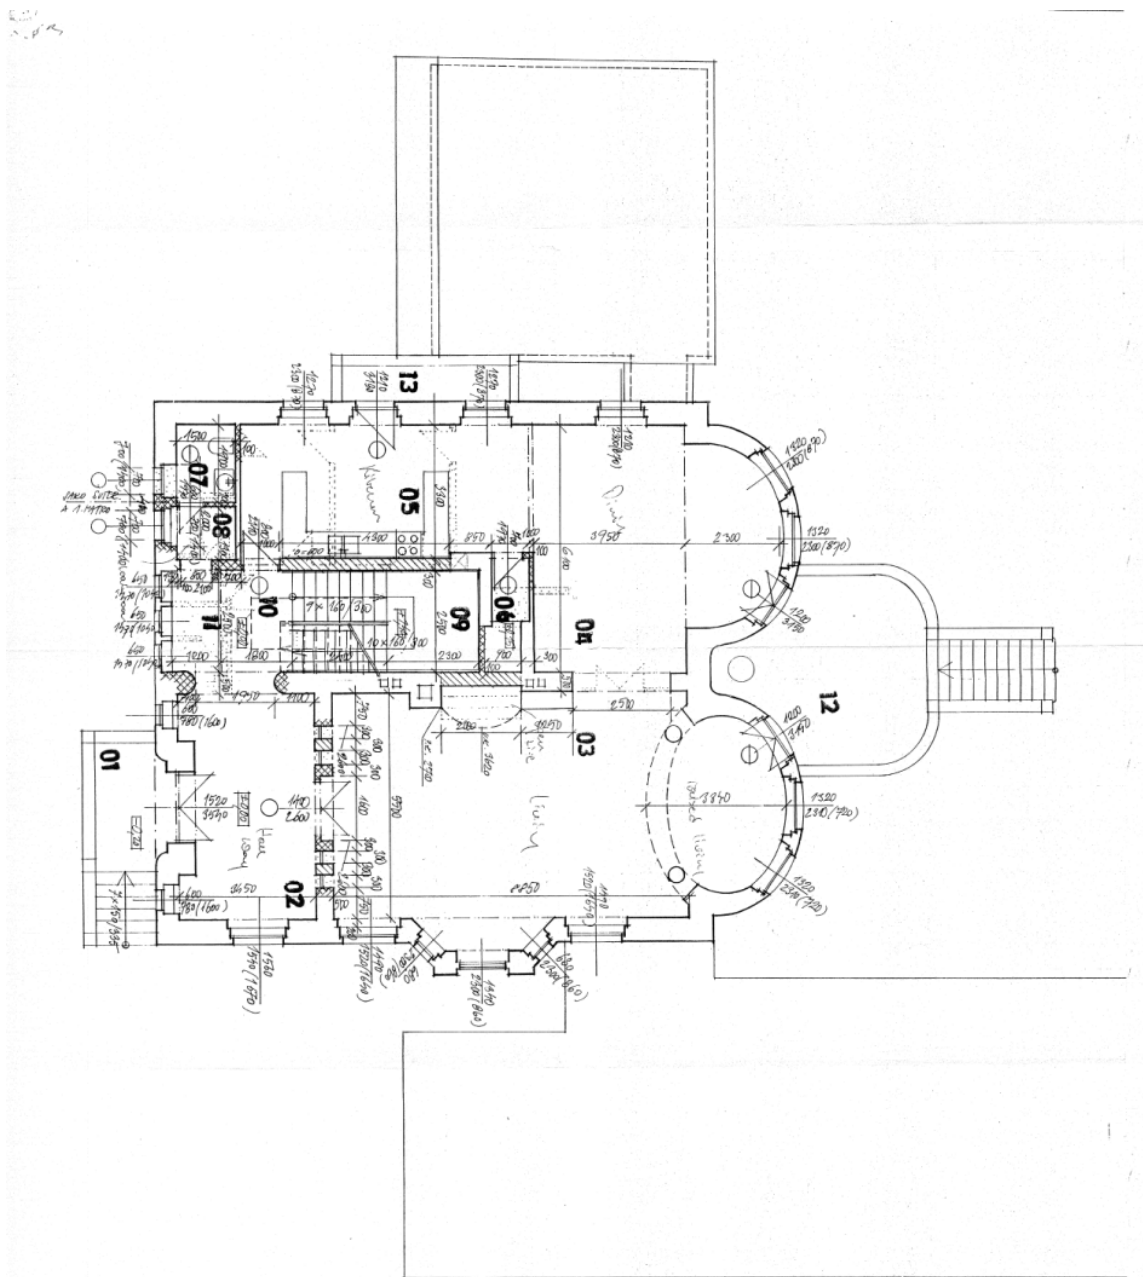

House Six-bedroom (7+1)

850 m², Praha 6, Střešovice, U Laboratoře

Ask for price