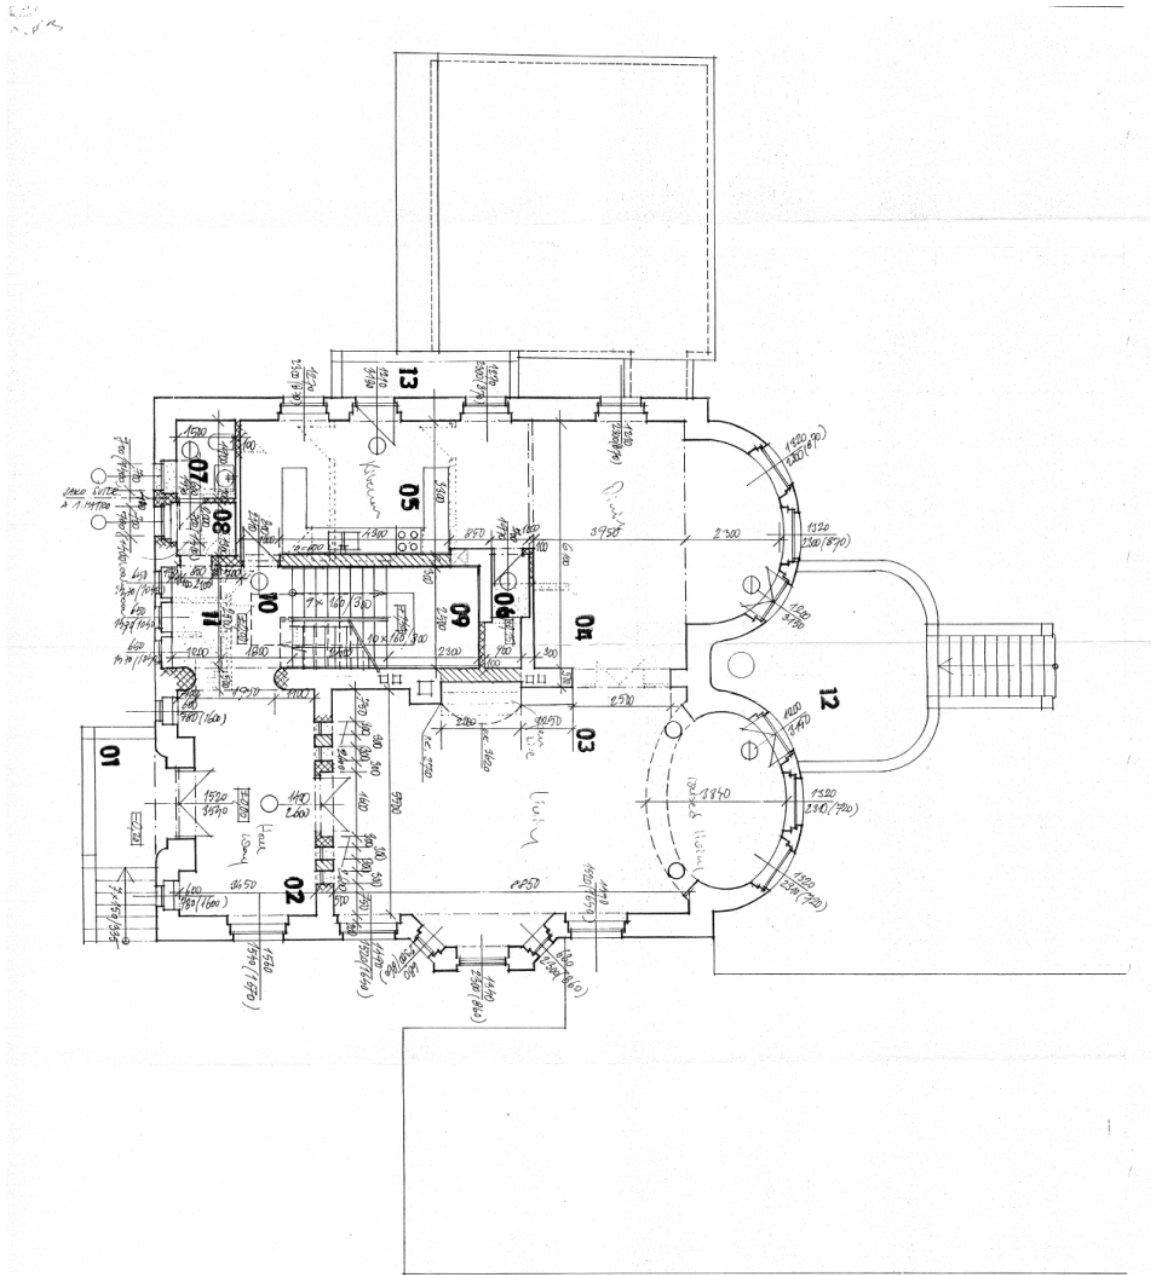

House Six-bedroom (7+1)

850 m², Prague 6, Střešovice, U Laboratoře

Ask for price

House Six-bedroom (7+1)

850 m², Prague 6, Střešovice, U Laboratoře

Ask for price

Plot	1750 m ²
Foot print	150 m ²
Garden	1600 m ²
Parking	2 garage + 2 outdoor parking spaces
Garage	Yes
Cellar	-
PENB	G
Reference number	24294

House Six-bedroom (7+1)

850 m², Prague 6, Střešovice, U Laboratoře

Ask for price

House Six-bedroom (7+1)

Ask for price

850 m², Prague 6, Střešovice, U Laboratoře

House Six-bedroom (7+1)

850 m², Prague 6, Střešovice, U Laboratoře