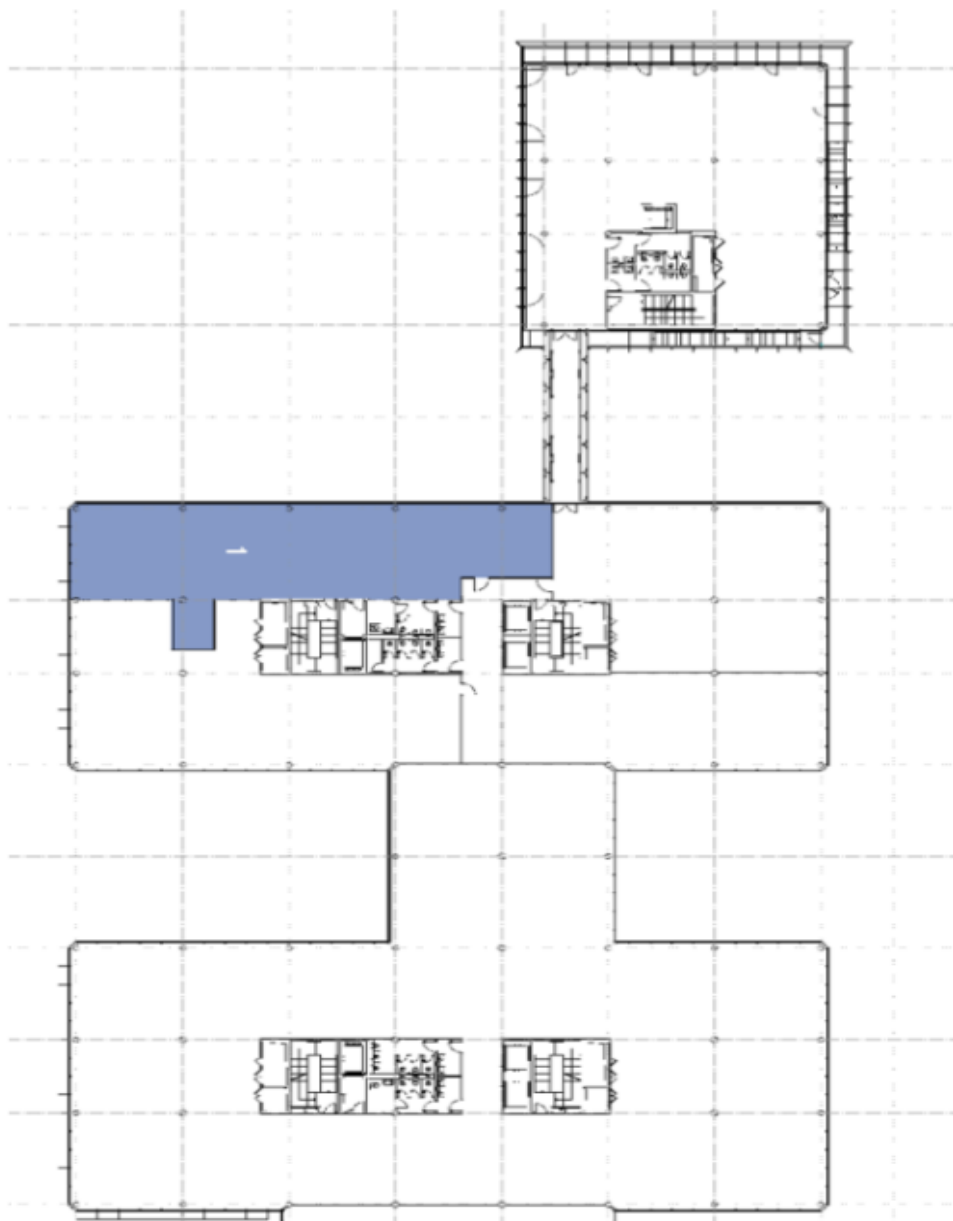

Office space

Prague 4, Chodov, V Parku

€ 15.20 - 15.75 / m² | CZK 383 - 397 / m²

Unit	Size
1	312 m ²

Buildings 01,03
1st Floor (2.NP)