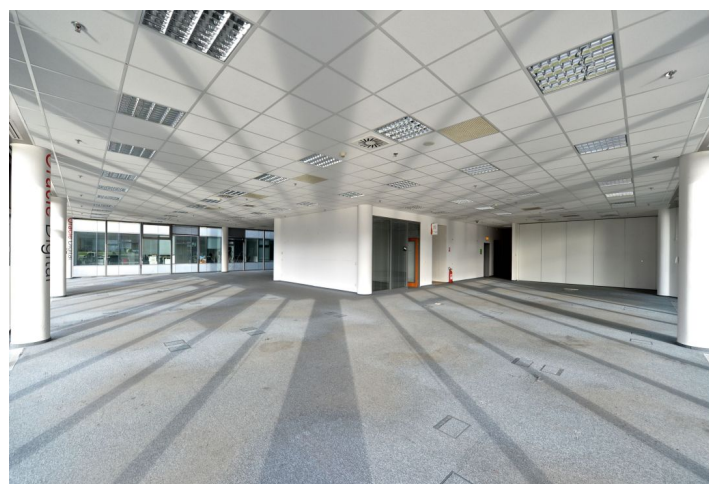

Office space

Prague 4, Chodov, V Parku

€ 15.20 - 15.75 / m² | CZK 383 - 397 / m²

Unit	Size
1	312 m ²

Buildings 01,03
1st Floor (2.NP)