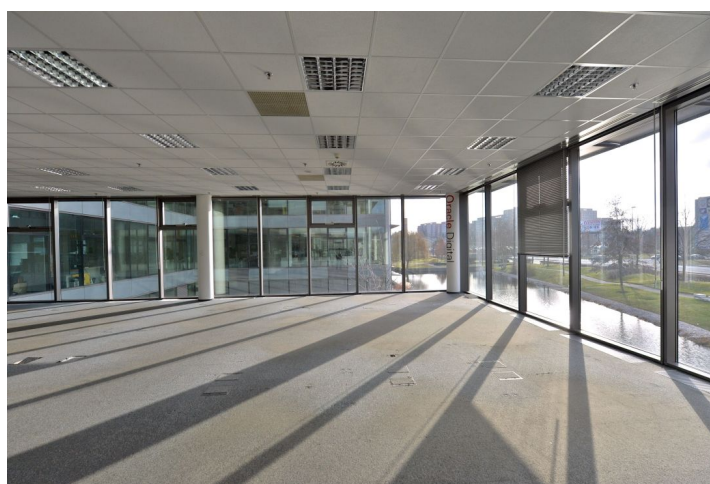

Office space

Prague 4, Chodov, V Parku

€ 15.20 - 15.75 / m² | CZK 383 - 397 / m²

Unit	Size
1	312 m ²

Buildings 01,03
1st Floor (2.NP)