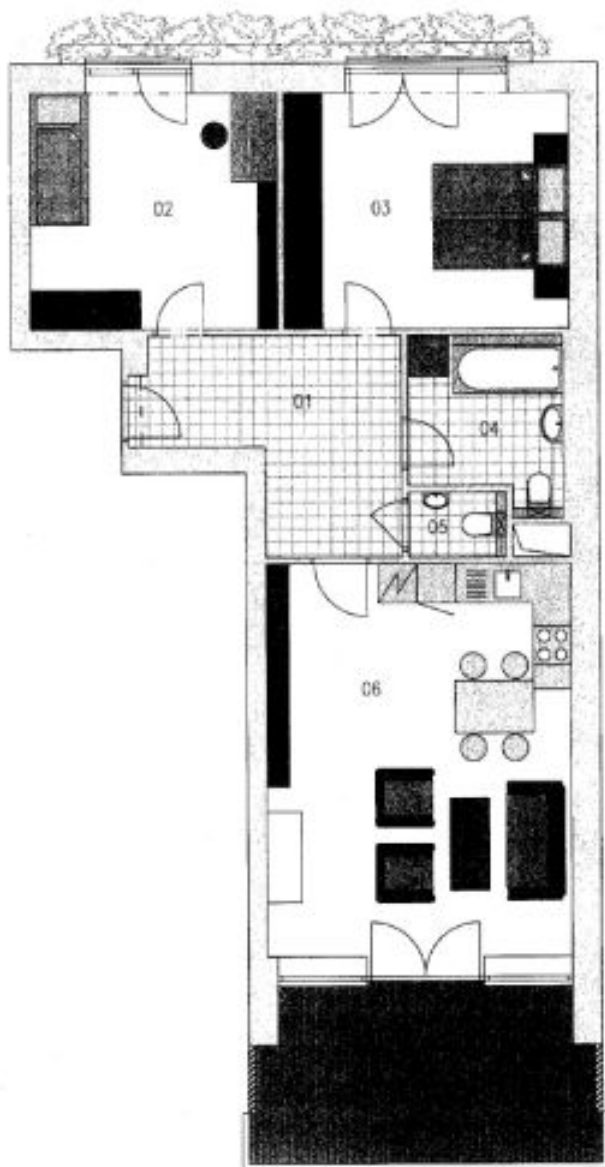

Apartment Two-bedroom (3+kk)

79 m², Praha-západ, Dolní Břežany, náměstí Na Sádkách

Rented