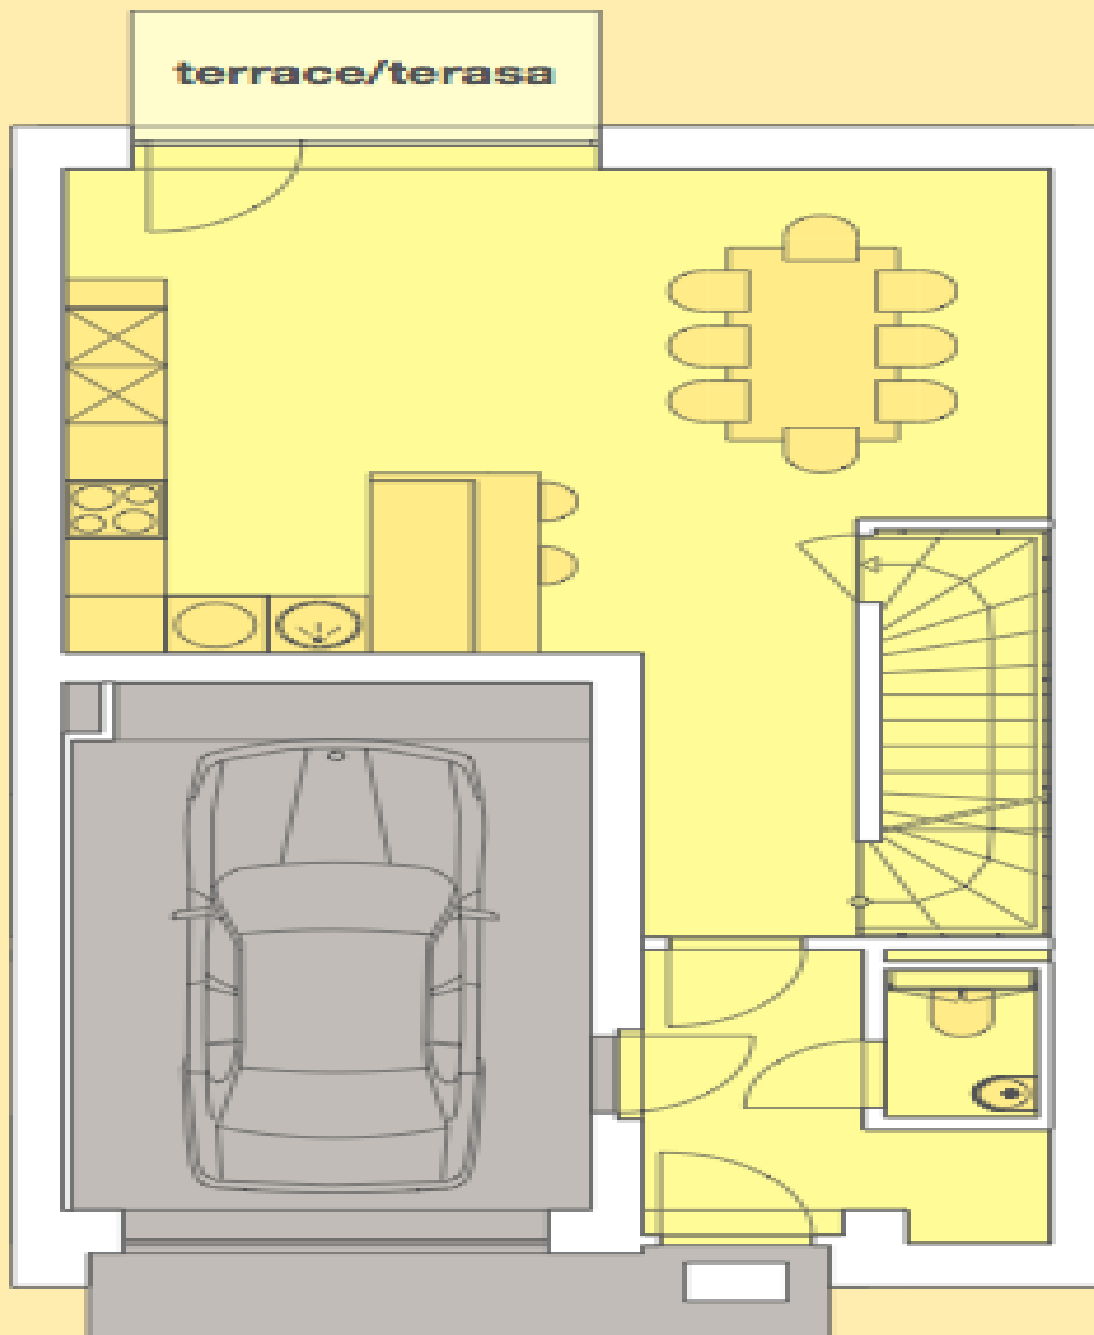

A first-class project situated in a beautifully landscaped protected area in the picturesque "Únětické" valley, 5 km from Prague, and a 10 minute drive to the airport. This residential complex located in the center of the village boasts functionalist-style villas, modern apartments and terraced houses, fully equipped gym for residents' sole use, English speaking kindergarten, florist, dry cleaner, patisserie, café, health and beauty spa and a waterside restaurant. This three-story town house has a spacious eat-in kitchen, living room, 3 bedrooms, one of which is en-suite, 2 bathrooms, and guest toilet. There are 3 terraces, 1 balcony, utility room, storage, and a little garden. Common charges CZK 3.000/month (security service, fitness club pass), utilities are billed separately. Marvelous environment for a peaceful lifestyle! Available from September 2012.

**House Three-bedroom (4+1)**170 m², Praha-západ, Statenice, Statenice**Rented**

Corridor/Chodba:	5,40 m ²
Garage/Garáž:	17,41 m ²
Kitchen and dining area/Kuchyň a jídelna:	32,11 m ²
Storage space/Uložný prostor:	3,23 m ²
Toilet/WC:	1,21 m ²

Ground Floor/Přízemí

**House Three-bedroom (4+1)****Rented**170 m², Praha-západ, Statenice, Statenice

Bedroom/Ložnice:	17,69 m²
Corridor/Chodba + Staircase/Schodiště	10,59 m²
Living room/Obývací pokoj:	27,13 m²
Technical room/Technická místnost:	3,43 m²
Bathroom, Toilet/Koupelna, WC:	3,64 m²
Balcony/Balkon:	3,30 m²

Floor 1/1. patro

**House Three-bedroom (4+1)****Rented**170 m², Praha-západ, Statenice, Statenice

Corridor/Chodba + Staircase/Schodiště:	10,02 m²
Bedroom/Ložnice:	15,61 m²
Bathroom, Toilet/Koupelna, WC:	6,67 m²
Bedroom/Ložnice:	15,40 m²
Terrace/Terasa:	5,19 m²
Terrace/Terasa:	2,93 m²