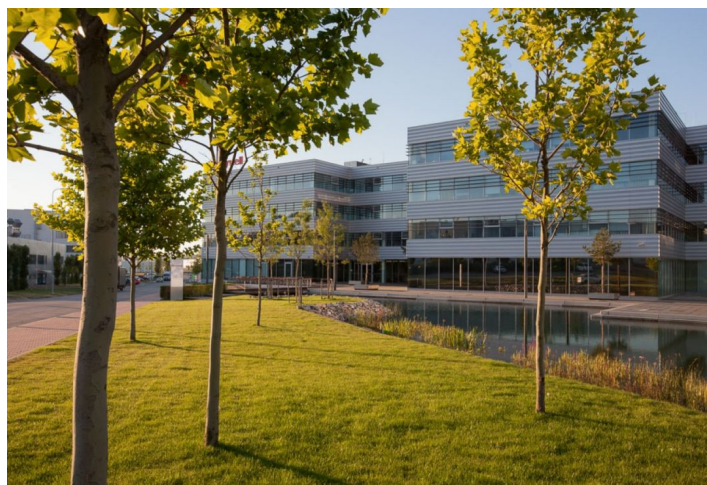

Logistic park

Brno-město, Brno - Slatina, Tuřanka

Ask for price