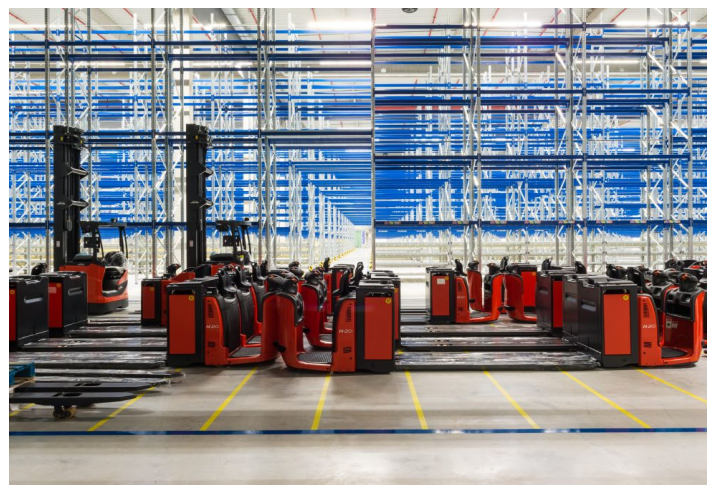

Industrial park

Mělník, Kozomín, Kozomín

Ask for price