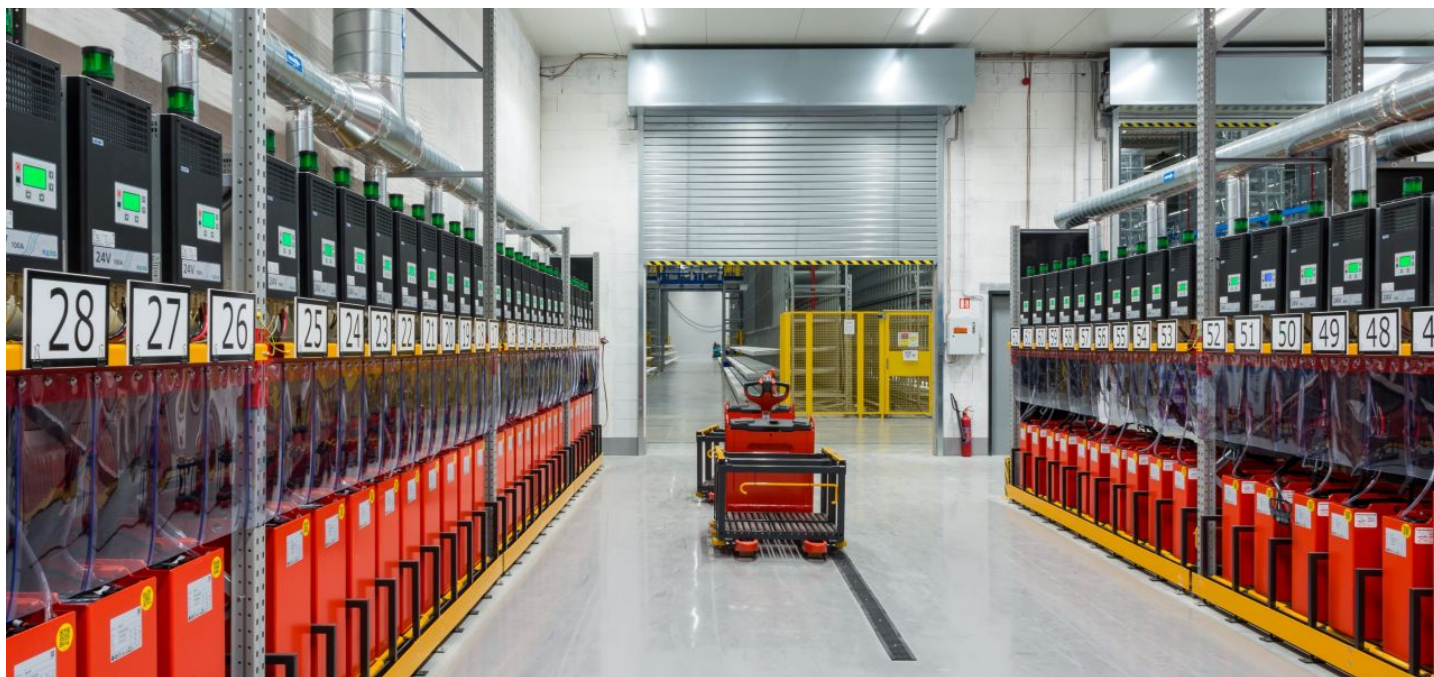

Industrial park

Mělník, Kozomín, Kozomín

Ask for price