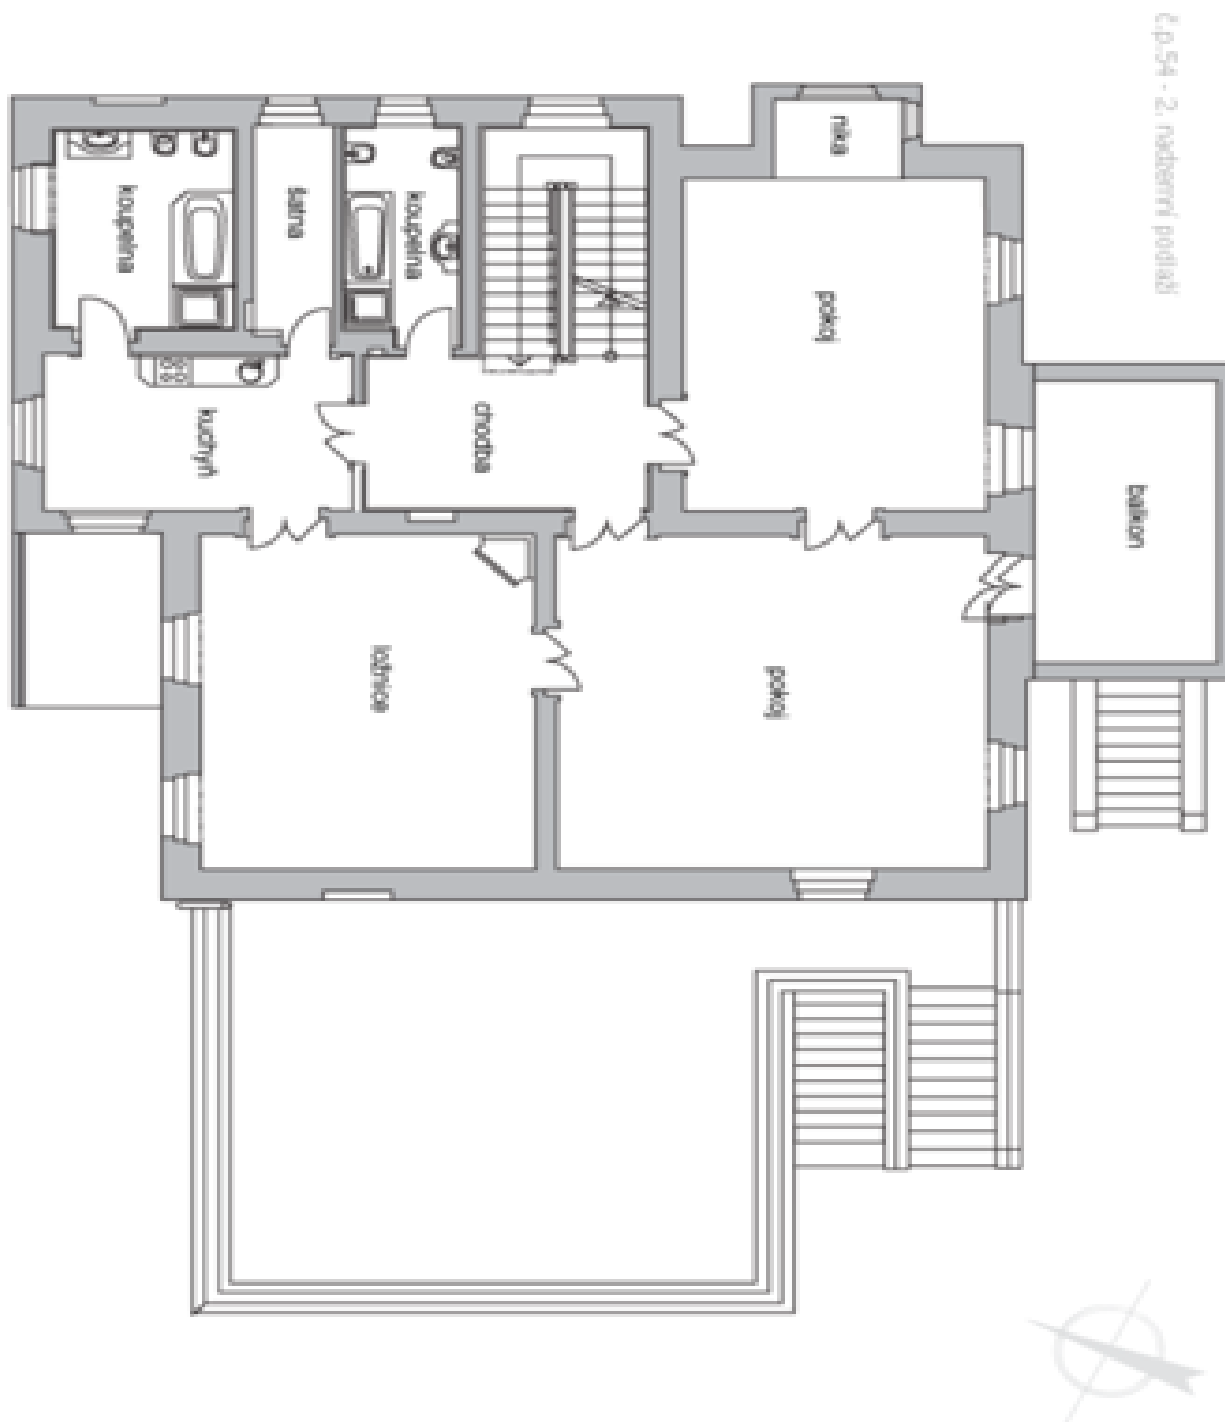

The ground floor features living room, winter garden, study, fully fitted eat-in kitchen with terrace access, hall, utility room, walk-in closet and bathroom. The first floor offers three bedrooms, two bathrooms, fitted kitchen, walk-in closet, terrace and a small winter garden. The second floor includes three attic bedrooms, kitchenette, hall and two bathrooms. There is a basement floor featuring the pool, sauna, bathroom, laundry room, utility area, fitness room, hobby room, wine cellar, storage and garden access.

House Seven-bedroom (8+1)

827 m², Prague 6, Vokovice, Ke dvoru

Ask for price

č.p.54 - 1. podzemní podlaží

House Seven-bedroom (8+1)

827 m², Prague 6, Vokovice, Ke dvoru

Ask for price

č.p.54 - 1. nadzemní podlaží

House Seven-bedroom (8+1)

827 m², Prague 6, Vokovice, Ke dvoru

Ask for price

House Seven-bedroom (8+1)

827 m², Prague 6, Vokovice, Ke dvoru

Ask for price