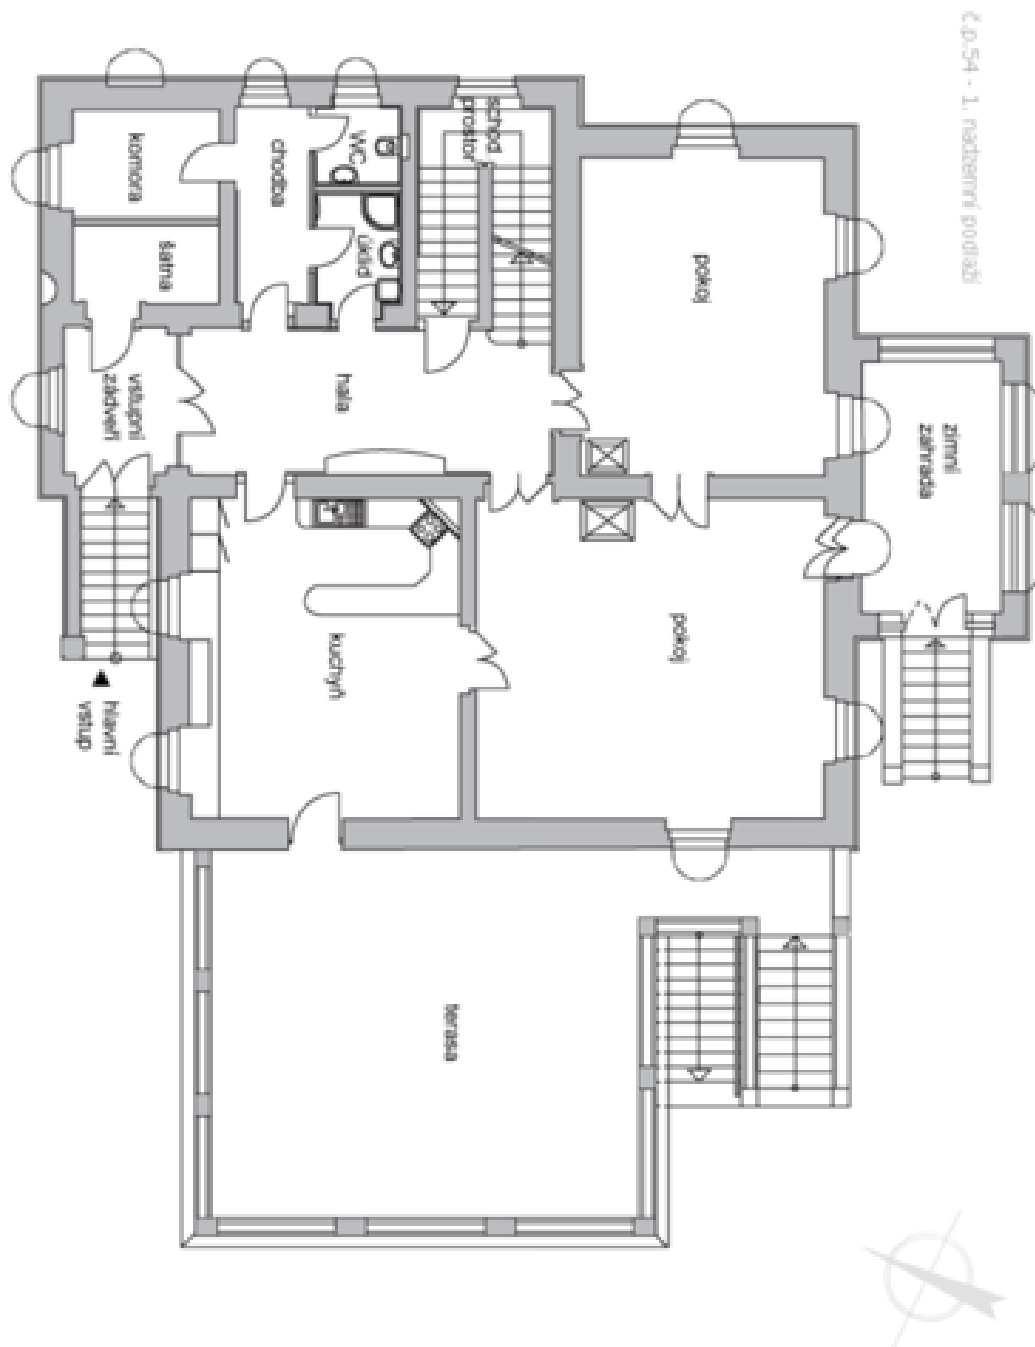

House Seven-bedroom (8+1)

Ask for price

827 m², Praha 6, Vokovice, Ke dvoru

House Seven-bedroom (8+1)

[Ask for price](#)827 m², Praha 6, Vokovice, Ke dvoru

Plot	8 222 m ²
Foot print	308 m ²
Garden	7 914 m ²
Parking	Parking available.
Cellar	Yes
PENB	G
Reference number	25677
Available from	Immediately

The ground floor features living room, winter garden, study, fully fitted eat-in kitchen with terrace access, hall, utility room, walk-in closet and bathroom. The first floor offers three bedrooms, two bathrooms, fitted kitchen, walk-in closet, terrace and a small winter garden. The second floor includes three attic bedrooms, kitchenette, hall and two bathrooms. There is a basement floor featuring the pool, sauna, bathroom, laundry room, utility area, fitness room, hobby room, wine cellar, storage and garden access.

House Seven-bedroom (8+1)

827 m², Praha 6, Vokovice, Ke dvoru

Ask for price

House Seven-bedroom (8+1)

827 m², Praha 6, Vokovice, Ke dvoru

Ask for price

House Seven-bedroom (8+1)

827 m², Praha 6, Vokovice, Ke dvoru

Ask for price

House Seven-bedroom (8+1)

827 m², Praha 6, Vokovice, Ke dvoru

Ask for price