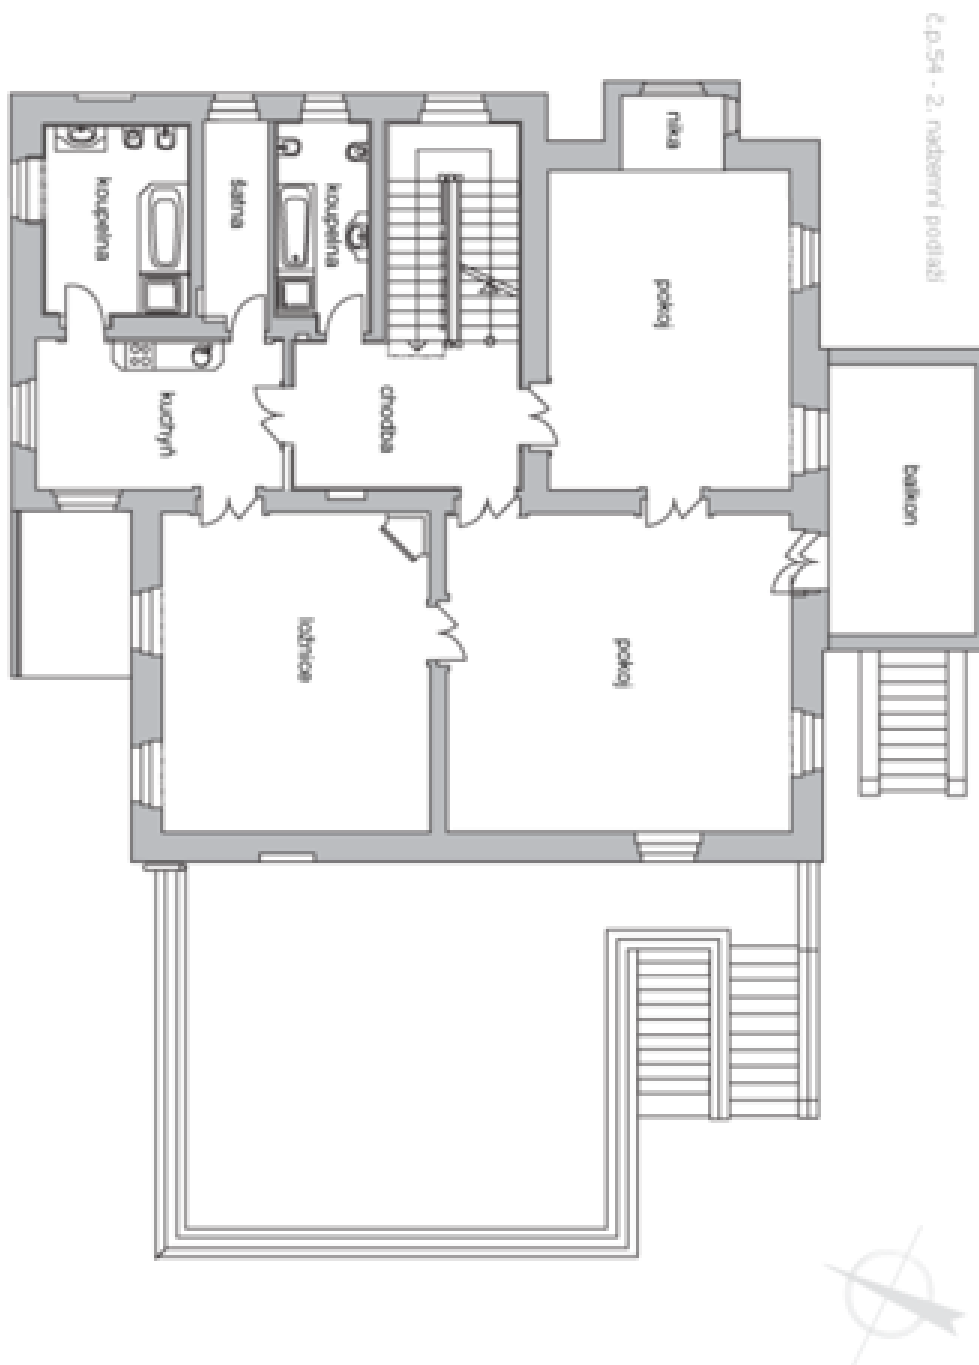

The ground floor features living room, winter garden, study, fully fitted eat-in kitchen with terrace access, hall, utility room, walk-in closet and bathroom. The first floor offers three bedrooms, two bathrooms, fitted kitchen, walk-in closet, terrace and a small winter garden. The second floor includes three attic bedrooms, kitchenette, hall and two bathrooms. There is a basement floor featuring the pool, sauna, bathroom, laundry room, utility area, fitness room, hobby room, wine cellar, storage and garden access.

House Seven-bedroom (8+1)

827 m², Prague 6, Vokovice, Ke dvoru

Ask for price

č.p. S4 - 1. podzemní podlaží

House Seven-bedroom (8+1)

Ask for price

827 m², Prague 6, Vokovice, Ke dvoru

House Seven-bedroom (8+1)

827 m², Prague 6, Vokovice, Ke dvoru

Ask for price

House Seven-bedroom (8+1)

827 m², Prague 6, Vokovice, Ke dvoru

Ask for price