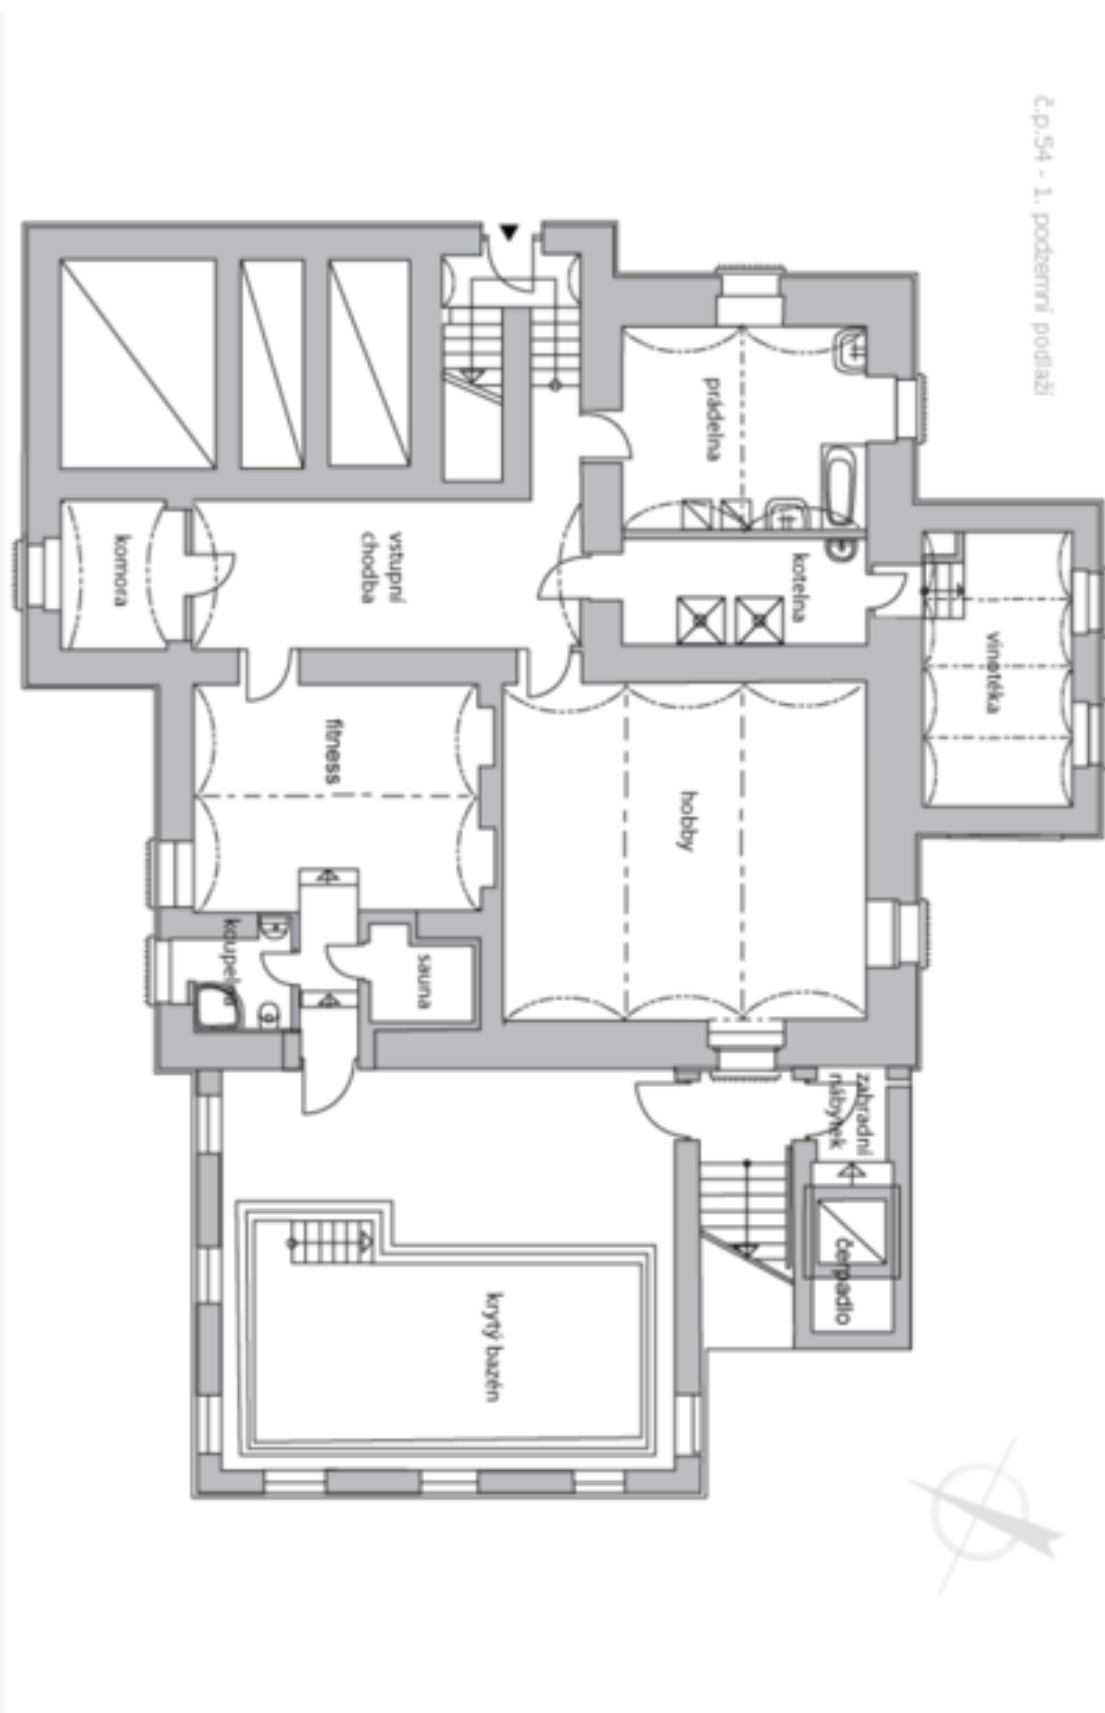

The ground floor features living room, winter garden, study, fully fitted eat-in kitchen with terrace access, hall, utility room, walk-in closet and bathroom. The first floor offers three bedrooms, two bathrooms, fitted kitchen, walk-in closet, terrace and a small winter garden. The second floor includes three attic bedrooms, kitchenette, hall and two bathrooms. There is a basement floor featuring the pool, sauna, bathroom, laundry room, utility area, fitness room, hobby room, wine cellar, storage and garden access.

House Seven-bedroom (8+1)

827 m², Prague 6, Vokovice, Ke dvoru

Ask for price

č.p. S4 - 1. podzemní podlaží

House Seven-bedroom (8+1)

827 m², Prague 6, Vokovice, Ke dvoru

Ask for price

House Seven-bedroom (8+1)

827 m², Prague 6, Vokovice, Ke dvoru

Ask for price

House Seven-bedroom (8+1)

827 m², Prague 6, Vokovice, Ke dvoru

Ask for price