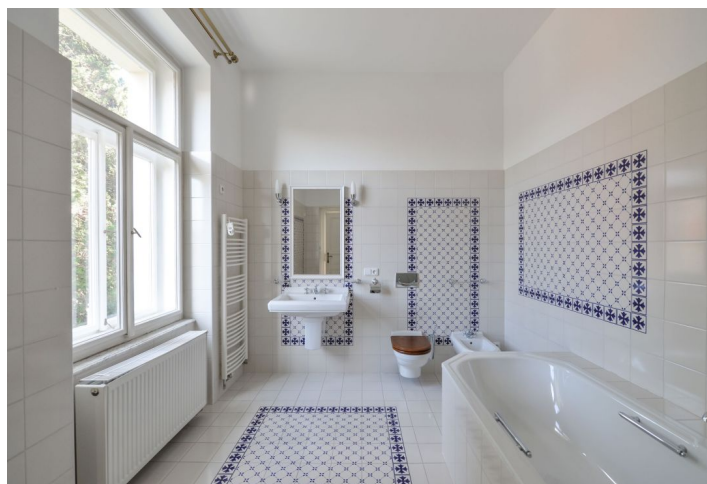

House Seven-bedroom (8+1)

Ask for price

827 m², Prague 6, Vokovice, Ke dvoru