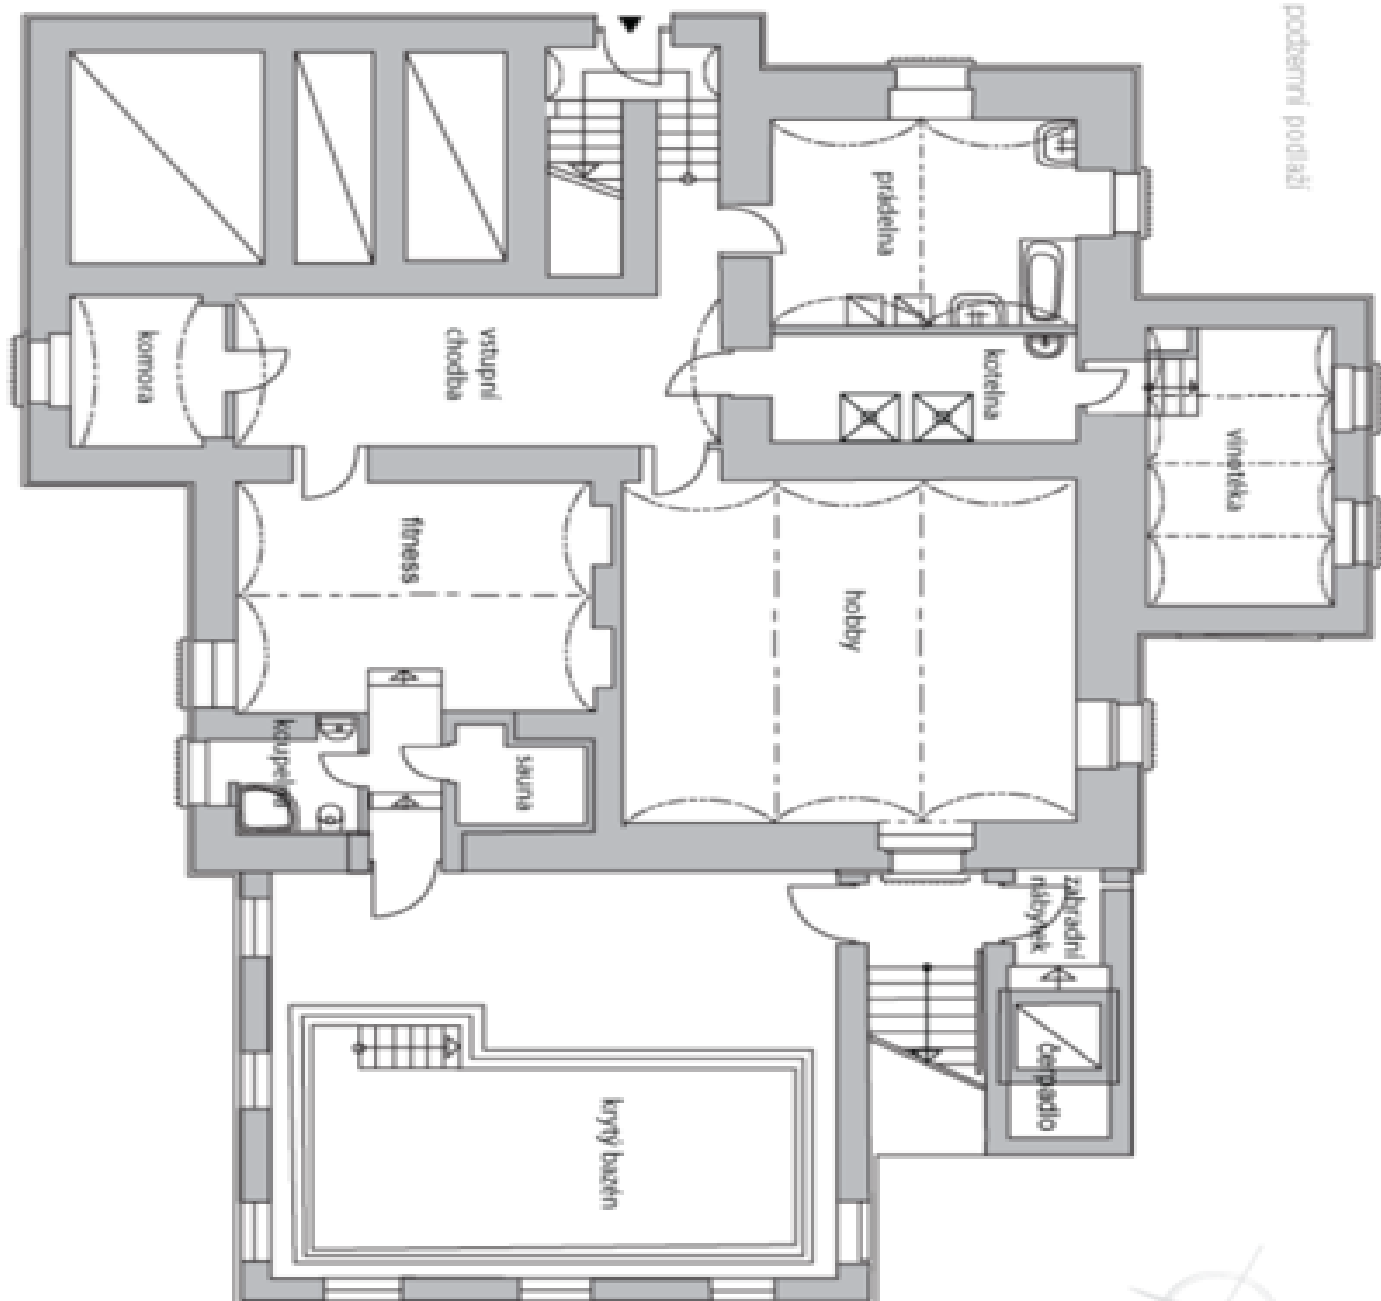

The ground floor features living room, winter garden, study, fully fitted eat-in kitchen with terrace access, hall, utility room, walk-in closet and bathroom. The first floor offers three bedrooms, two bathrooms, fitted kitchen, walk-in closet, terrace and a small winter garden. The second floor includes three attic bedrooms, kitchenette, hall and two bathrooms. There is a basement floor featuring the pool, sauna, bathroom, laundry room, utility area, fitness room, hobby room, wine cellar, storage and garden access.

House Seven-bedroom (8+1)

827 m², Prague 6, Vokovice, Ke dvoru

Ask for price

č.p.54 - 1. podzemní podlaží

House Seven-bedroom (8+1)

827 m², Prague 6, Vokovice, Ke dvoru

Ask for price

č.p.54 - 1. nadzemní podlaží

House Seven-bedroom (8+1)

827 m², Prague 6, Vokovice, Ke dvoru

Ask for price

House Seven-bedroom (8+1)

827 m², Prague 6, Vokovice, Ke dvoru

Ask for price