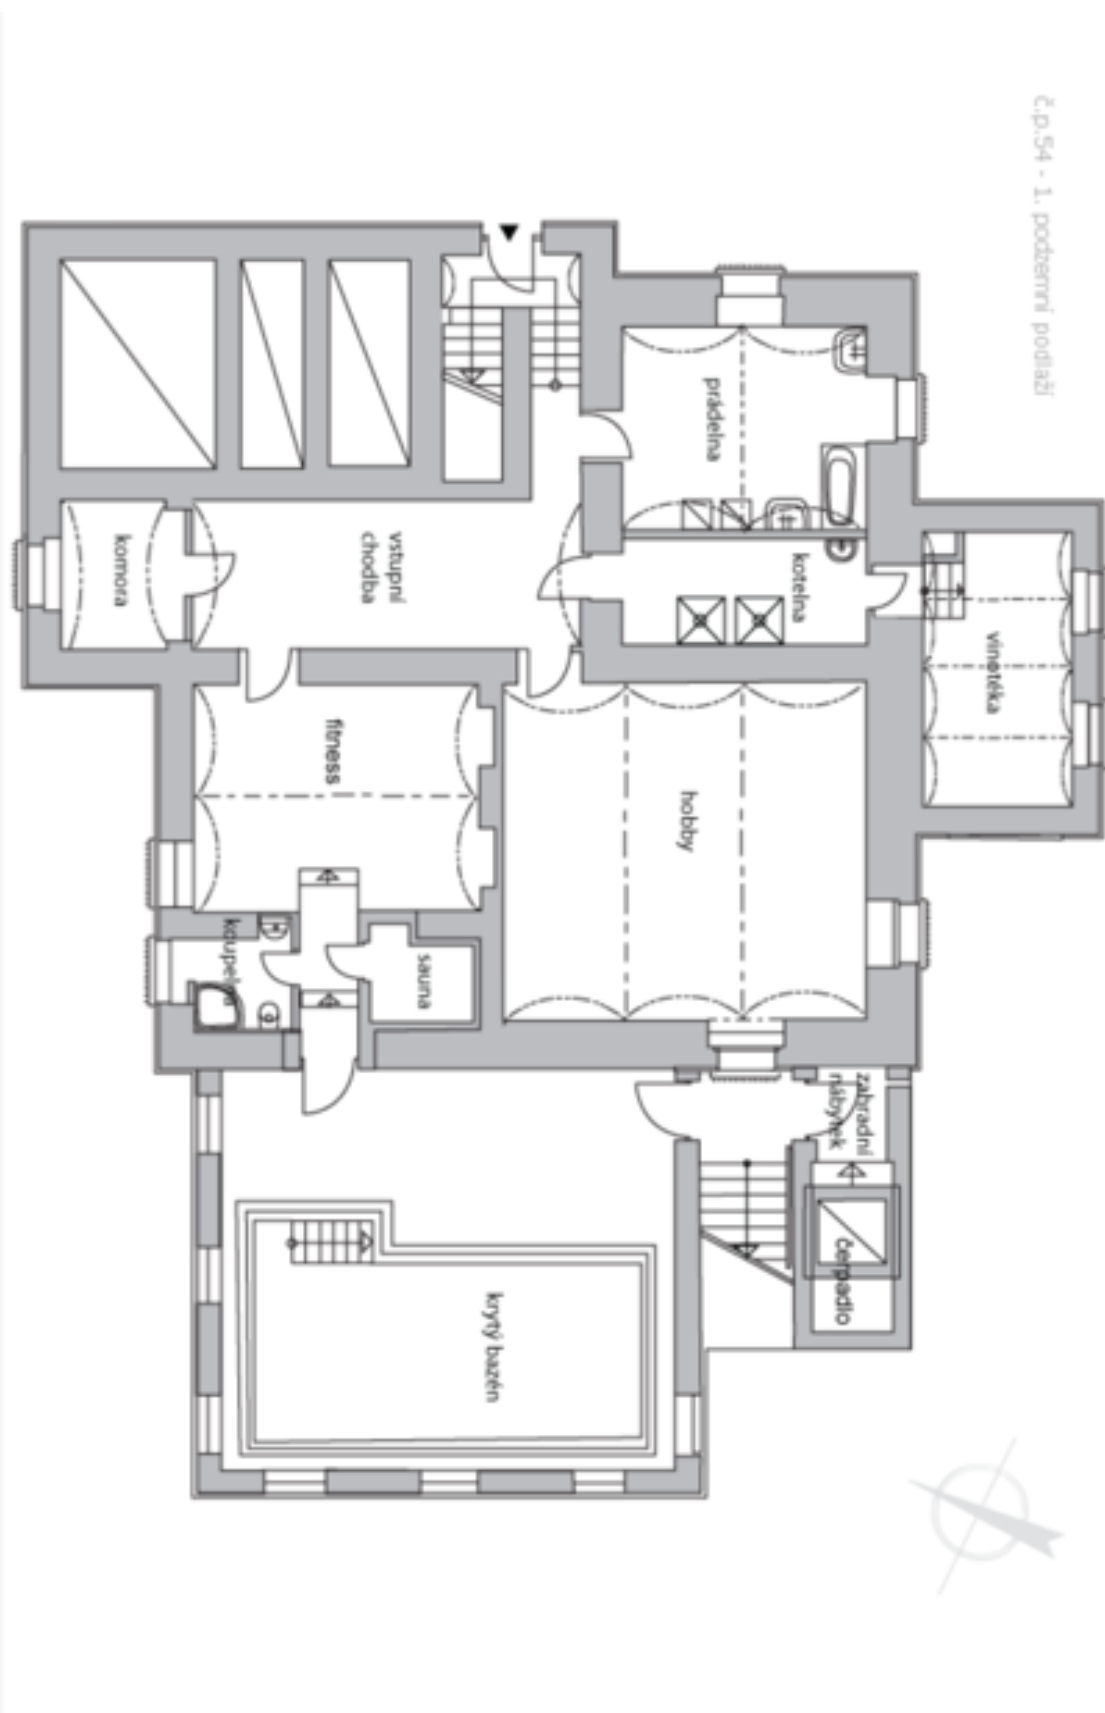

The ground floor features living room, winter garden, study, fully fitted eat-in kitchen with terrace access, hall, utility room, walk-in closet and bathroom. The first floor offers three bedrooms, two bathrooms, fitted kitchen, walk-in closet, terrace and a small winter garden. The second floor includes three attic bedrooms, kitchenette, hall and two bathrooms. There is a basement floor featuring the pool, sauna, bathroom, laundry room, utility area, fitness room, hobby room, wine cellar, storage and garden access.

House Seven-bedroom (8+1)

827 m², Prague 6, Vokovice, Ke dvoru

Ask for price

č.p. S4 - 1. podzemní podlaží

House Seven-bedroom (8+1)

Ask for price

827 m², Prague 6, Vokovice, Ke dvoru

House Seven-bedroom (8+1)

827 m², Prague 6, Vokovice, Ke dvoru

Ask for price

House Seven-bedroom (8+1)

827 m², Prague 6, Vokovice, Ke dvoru

Ask for price