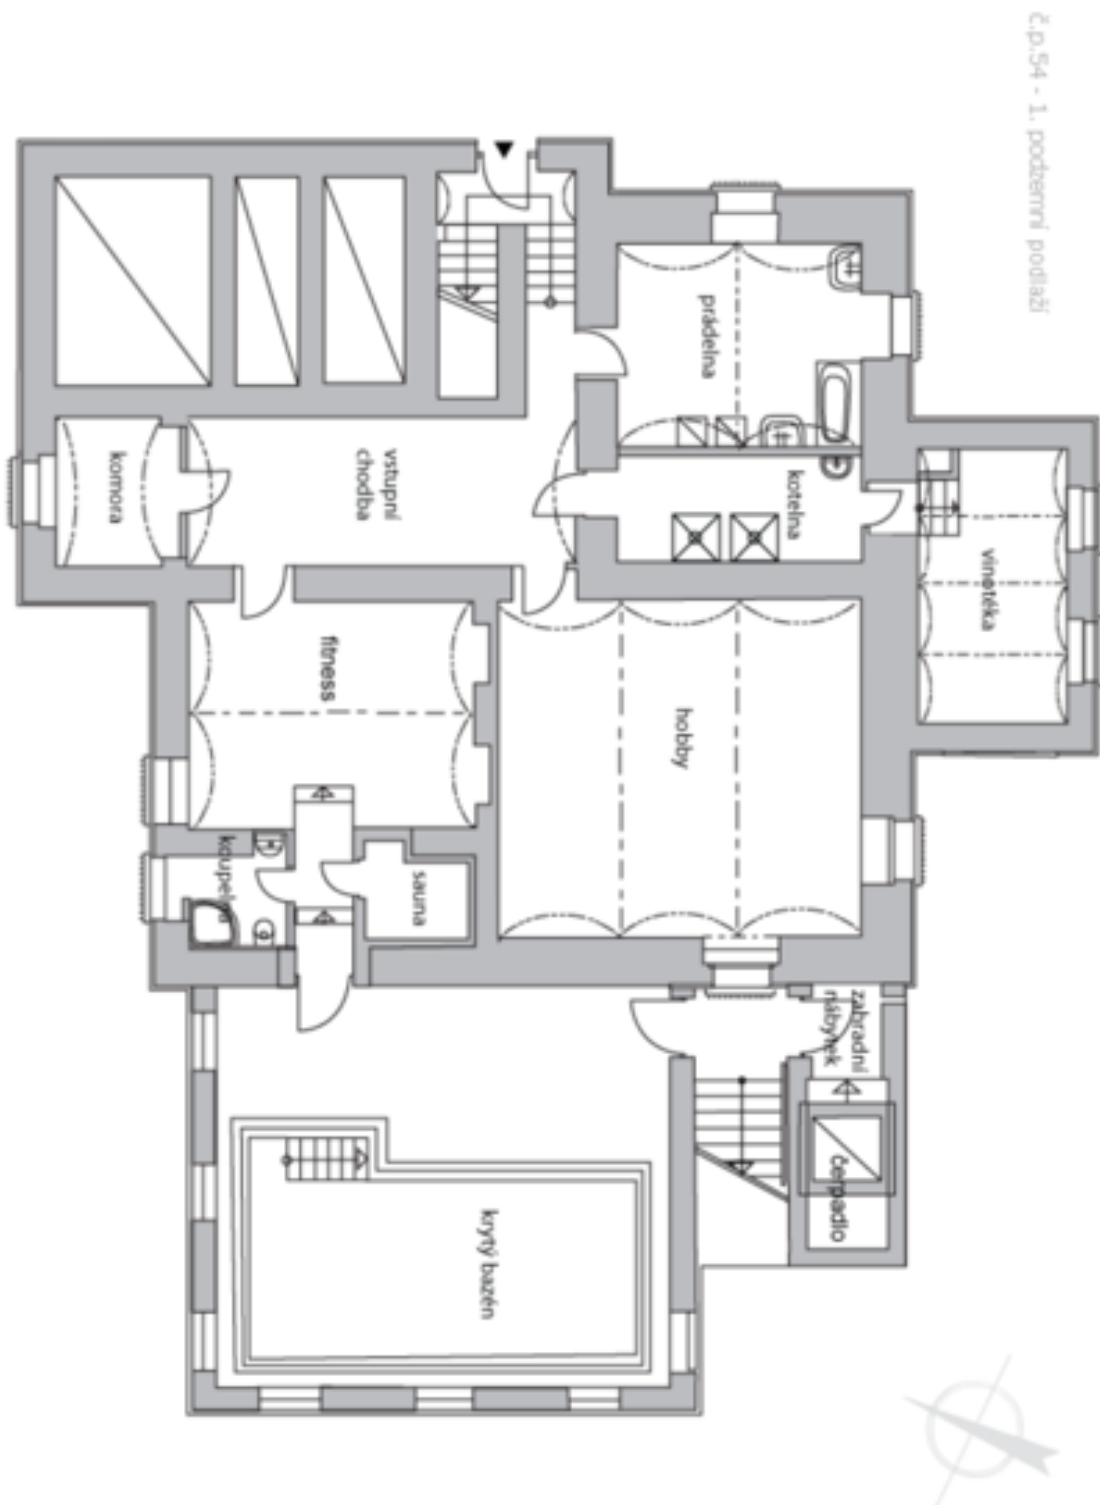

The ground floor features living room, winter garden, study, fully fitted eat-in kitchen with terrace access, hall, utility room, walk-in closet and bathroom. The first floor offers three bedrooms, two bathrooms, fitted kitchen, walk-in closet, terrace and a small winter garden. The second floor includes three attic bedrooms, kitchenette, hall and two bathrooms. There is a basement floor featuring the pool, sauna, bathroom, laundry room, utility area, fitness room, hobby room, wine cellar, storage and garden access.

House Seven-bedroom (8+1)

827 m², Praha 6, Vokovice, Ke dvoru

Ask for price

House Seven-bedroom (8+1)

827 m², Praha 6, Vokovice, Ke dvoru

Ask for price

House Seven-bedroom (8+1)

827 m², Praha 6, Vokovice, Ke dvoru

Ask for price

House Seven-bedroom (8+1)

827 m², Praha 6, Vokovice, Ke dvoru

Ask for price