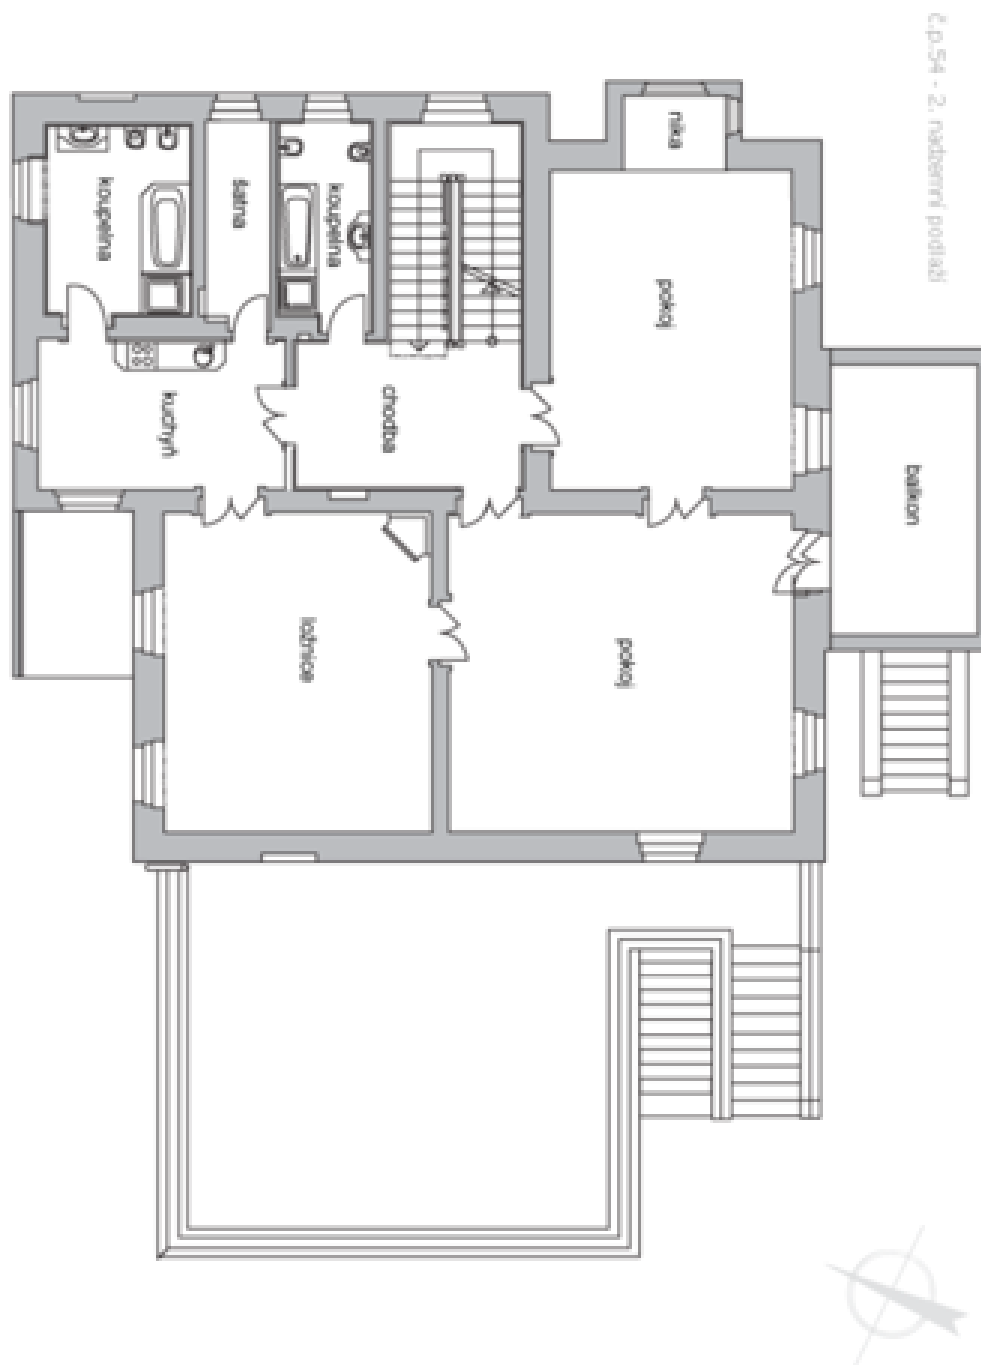

The ground floor features living room, winter garden, study, fully fitted eat-in kitchen with terrace access, hall, utility room, walk-in closet and bathroom. The first floor offers three bedrooms, two bathrooms, fitted kitchen, walk-in closet, terrace and a small winter garden. The second floor includes three attic bedrooms, kitchenette, hall and two bathrooms. There is a basement floor featuring the pool, sauna, bathroom, laundry room, utility area, fitness room, hobby room, wine cellar, storage and garden access.

House Seven-bedroom (8+1)

827 m², Prague 6, Vokovice, Ke dvoru

Ask for price

č.p. S4 - 1. podzemní podlaží

House Seven-bedroom (8+1)

827 m², Prague 6, Vokovice, Ke dvoru

Ask for price

House Seven-bedroom (8+1)

827 m², Prague 6, Vokovice, Ke dvoru

Ask for price

House Seven-bedroom (8+1)

827 m², Prague 6, Vokovice, Ke dvoru

Ask for price