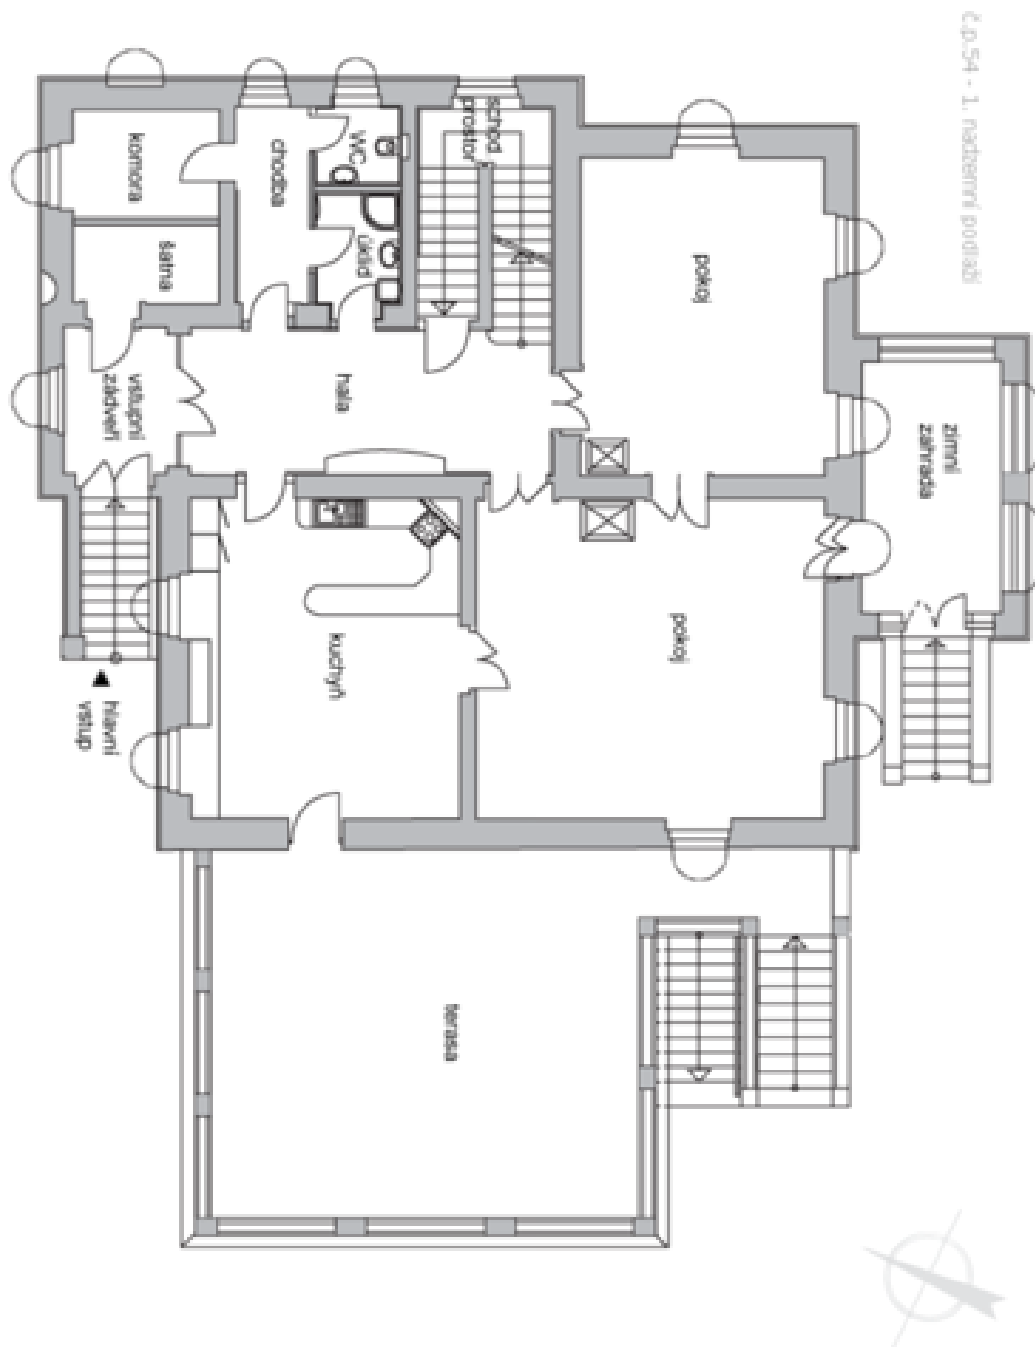

House Seven-bedroom (8+1)

Ask for price

827 m², Prague 6, Vokovice, Ke dvoru

House Seven-bedroom (8+1)

[Ask for price](#)827 m², Prague 6, Vokovice, Ke dvoru

Plot	8 222 m ²
Foot print	308 m ²
Garden	7 914 m ²
Parking	Parking available.
Cellar	Yes
PENB	G
Reference number	25677
Available from	Immediately

The ground floor features living room, winter garden, study, fully fitted eat-in kitchen with terrace access, hall, utility room, walk-in closet and bathroom. The first floor offers three bedrooms, two bathrooms, fitted kitchen, walk-in closet, terrace and a small winter garden. The second floor includes three attic bedrooms, kitchenette, hall and two bathrooms. There is a basement floor featuring the pool, sauna, bathroom, laundry room, utility area, fitness room, hobby room, wine cellar, storage and garden access.

House Seven-bedroom (8+1)

827 m², Prague 6, Vokovice, Ke dvoru

Ask for price

č.p. S4 - 1. podzemní podlaží

House Seven-bedroom (8+1)

Ask for price

827 m², Prague 6, Vokovice, Ke dvoru

House Seven-bedroom (8+1)

827 m², Prague 6, Vokovice, Ke dvoru

Ask for price

House Seven-bedroom (8+1)

827 m², Prague 6, Vokovice, Ke dvoru

Ask for price