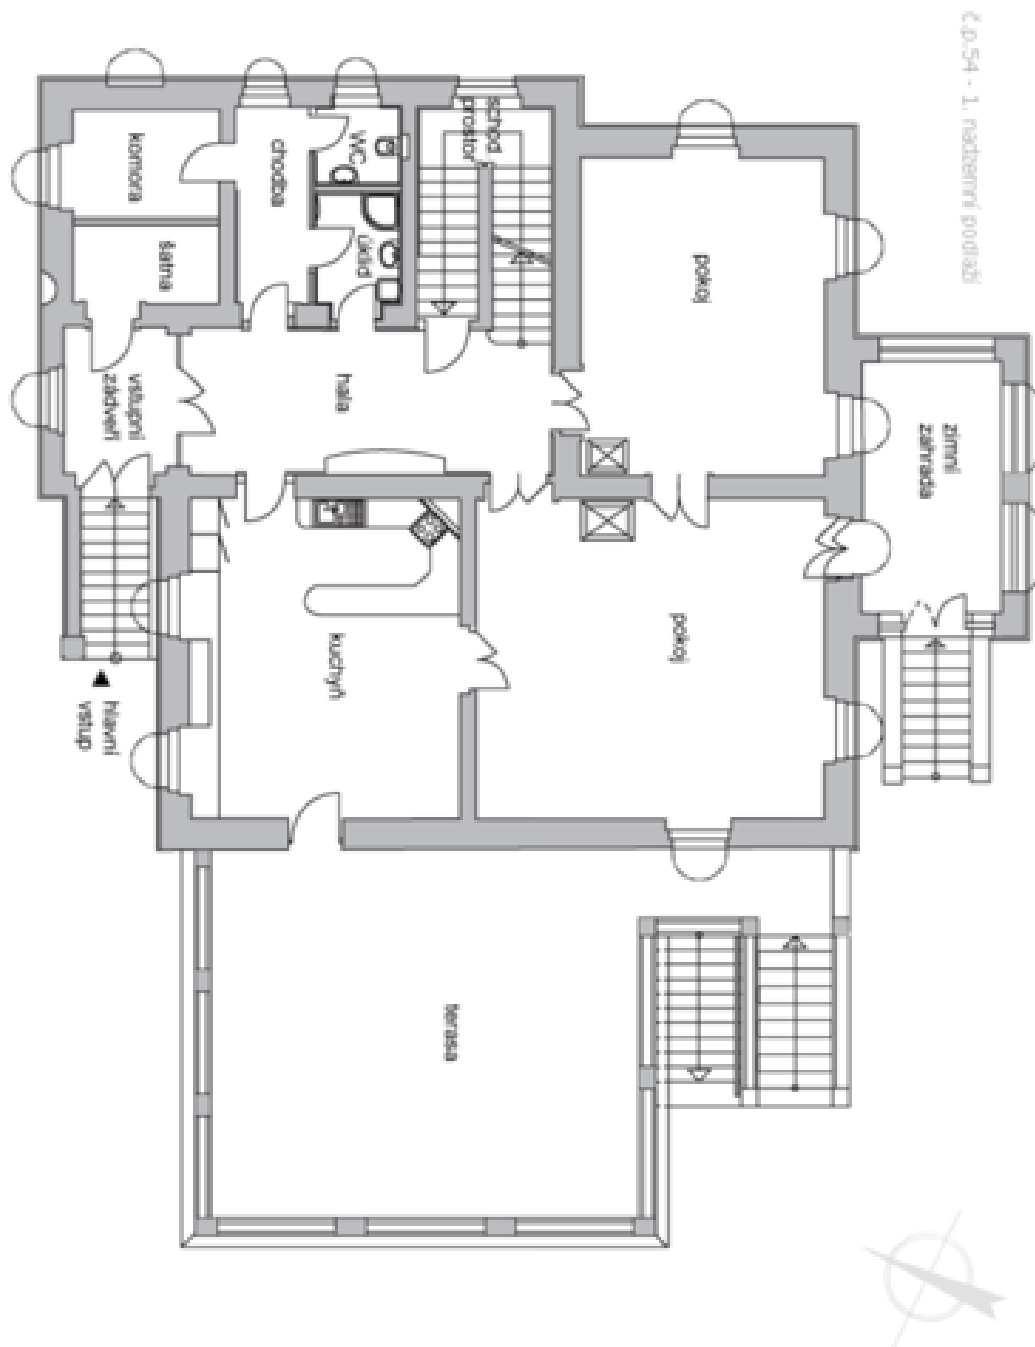

House Seven-bedroom (8+1)

Ask for price

827 m², Prague 6, Vokovice, Ke dvoru

House Seven-bedroom (8+1)

[Ask for price](#)827 m², Prague 6, Vokovice, Ke dvoru

Plot	8 222 m ²
Foot print	308 m ²
Garden	7 914 m ²
Parking	Parking available.
Cellar	Yes
PENB	G
Reference number	25677
Available from	Immediately

The ground floor features living room, winter garden, study, fully fitted eat-in kitchen with terrace access, hall, utility room, walk-in closet and bathroom. The first floor offers three bedrooms, two bathrooms, fitted kitchen, walk-in closet, terrace and a small winter garden. The second floor includes three attic bedrooms, kitchenette, hall and two bathrooms. There is a basement floor featuring the pool, sauna, bathroom, laundry room, utility area, fitness room, hobby room, wine cellar, storage and garden access.

House Seven-bedroom (8+1)

827 m², Prague 6, Vokovice, Ke dvoru

Ask for price

č.p. S4 - 1. podzemní podlaží

House Seven-bedroom (8+1)

827 m², Prague 6, Vokovice, Ke dvoru

Ask for price

House Seven-bedroom (8+1)

827 m², Prague 6, Vokovice, Ke dvoru

Ask for price

House Seven-bedroom (8+1)

827 m², Prague 6, Vokovice, Ke dvoru

Ask for price