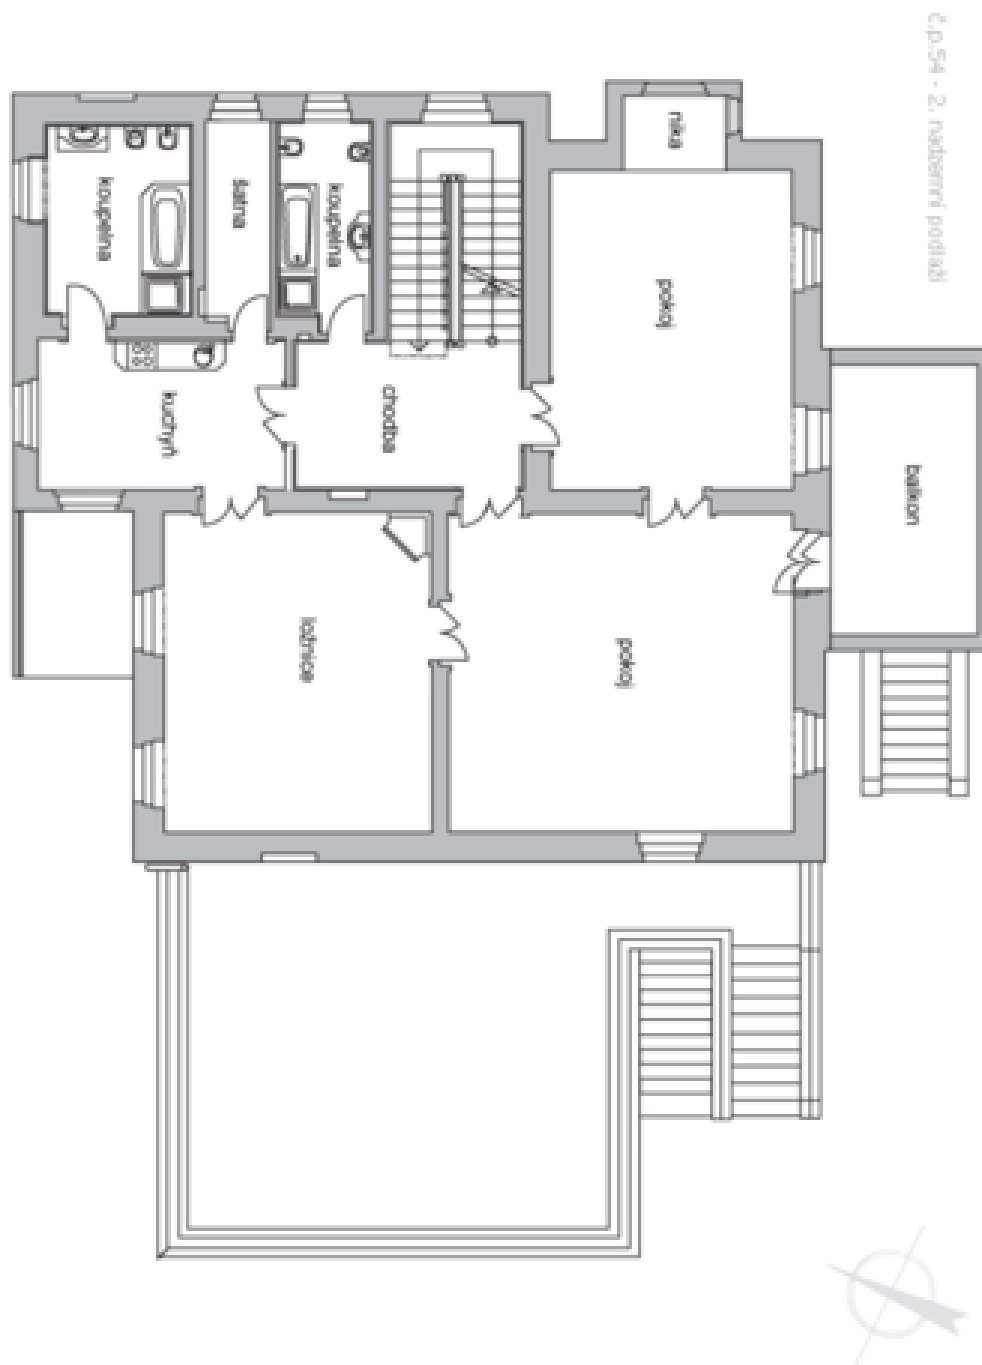

The ground floor features living room, winter garden, study, fully fitted eat-in kitchen with terrace access, hall, utility room, walk-in closet and bathroom. The first floor offers three bedrooms, two bathrooms, fitted kitchen, walk-in closet, terrace and a small winter garden. The second floor includes three attic bedrooms, kitchenette, hall and two bathrooms. There is a basement floor featuring the pool, sauna, bathroom, laundry room, utility area, fitness room, hobby room, wine cellar, storage and garden access.

House Seven-bedroom (8+1)

827 m², Prague 6, Vokovice, Ke dvoru

Ask for price

č.p. S4 - 1. podzemní podlaží

House Seven-bedroom (8+1)

827 m², Prague 6, Vokovice, Ke dvoru

Ask for price

House Seven-bedroom (8+1)

827 m², Prague 6, Vokovice, Ke dvoru

Ask for price

House Seven-bedroom (8+1)

827 m², Prague 6, Vokovice, Ke dvoru

Ask for price