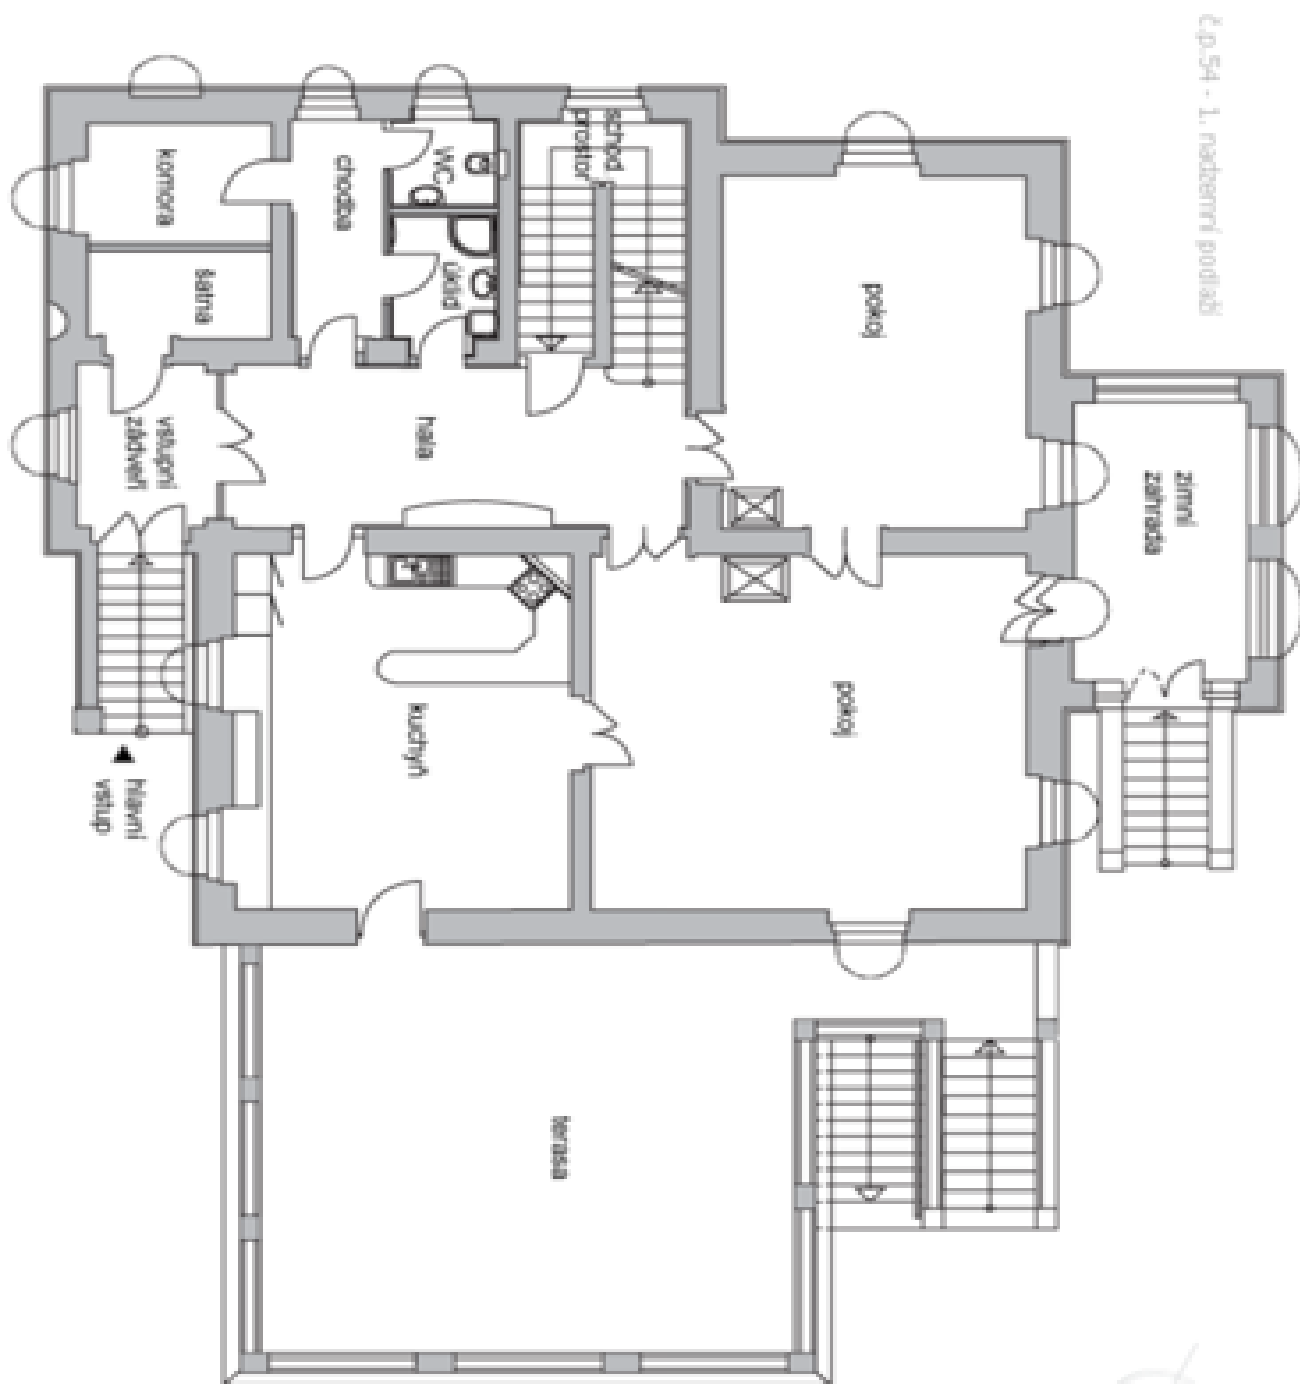

Boasting an indoor pool, sauna, tennis court and a mature garden, this is a unique 1902 villa, part of the Vokovický dvůr grounds (Vokovice Court) originally from the 15th century. This partly furnished fully renovated 7-bedroom 5-bathroom villa is located in a quiet green neighborhood in close vicinity of the Divoká Šárka natural preserve. Quick access to the city center (a few min. walk from Nádraží Veleslavín metro station) and the airport, convenient to international schools, with full amenities within easy reach.

The ground floor features living room, winter garden, study, fully fitted eat-in kitchen with terrace access, hall, utility room, walk-in closet and bathroom. The first floor offers three bedrooms, two bathrooms, fitted kitchen, walk-in closet, terrace and a small winter garden. The second floor includes three attic bedrooms, kitchenette, hall and two bathrooms. There is a basement floor featuring the pool, sauna, bathroom, laundry room, utility area, fitness room, hobby room, wine cellar, storage and garden access.

House Seven-bedroom (8+1)

827 m², Prague 6, Vokovice, Ke dvoru

Ask for price

č.p.54 - 1. podzemní podlaží

House Seven-bedroom (8+1)

827 m², Prague 6, Vokovice, Ke dvoru

Ask for price

č.p.54 - 1. nadzemní podlaží

House Seven-bedroom (8+1)

827 m², Prague 6, Vokovice, Ke dvoru

Ask for price

House Seven-bedroom (8+1)

827 m², Prague 6, Vokovice, Ke dvoru

Ask for price