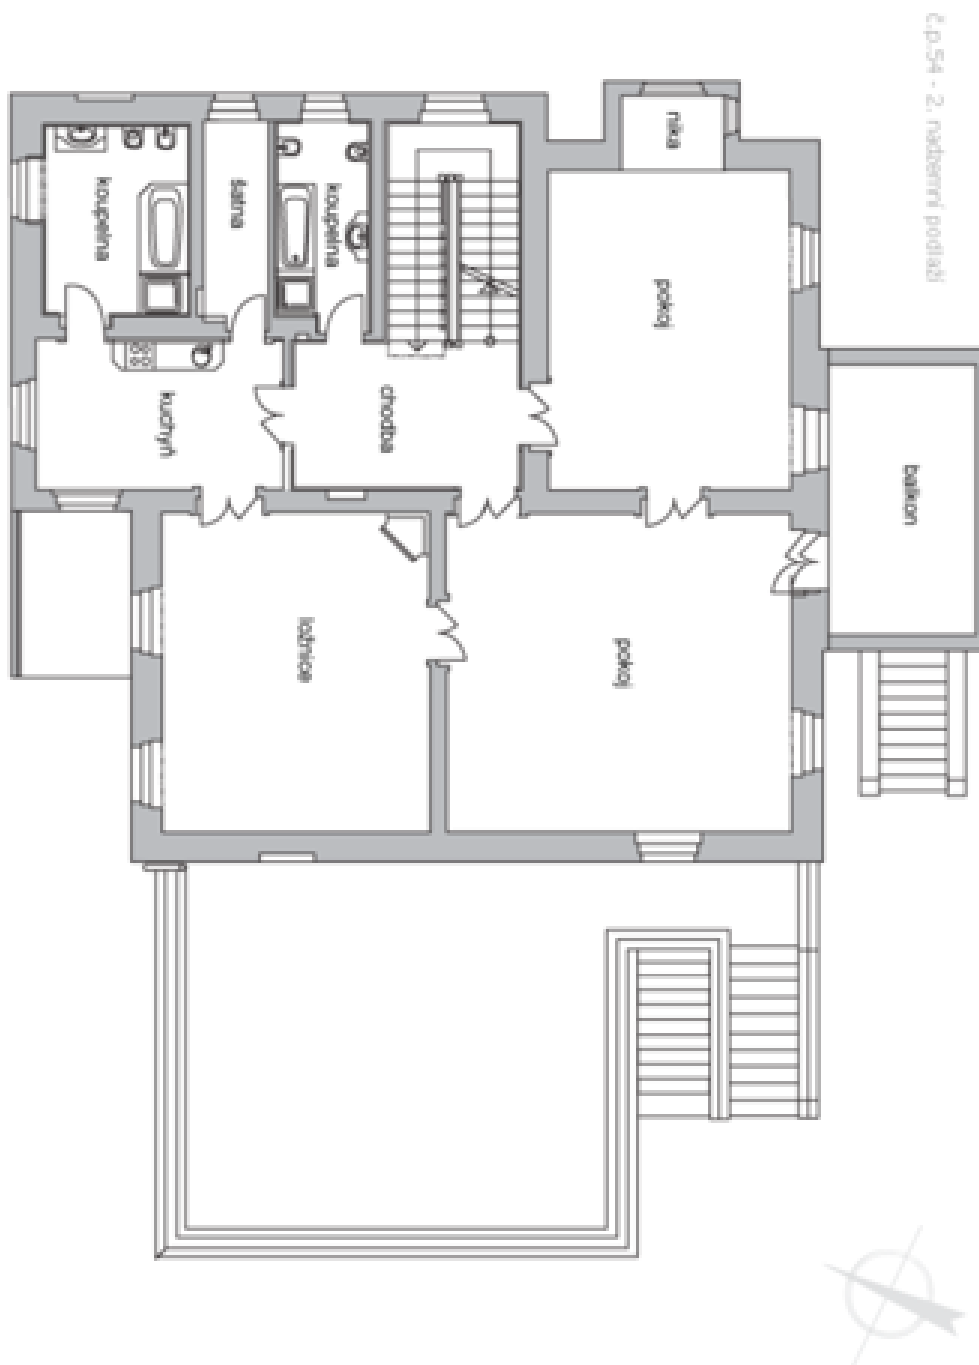

The ground floor features living room, winter garden, study, fully fitted eat-in kitchen with terrace access, hall, utility room, walk-in closet and bathroom. The first floor offers three bedrooms, two bathrooms, fitted kitchen, walk-in closet, terrace and a small winter garden. The second floor includes three attic bedrooms, kitchenette, hall and two bathrooms. There is a basement floor featuring the pool, sauna, bathroom, laundry room, utility area, fitness room, hobby room, wine cellar, storage and garden access.

House Seven-bedroom (8+1)

827 m², Praha 6, Vokovice, Ke dvoru

Ask for price

House Seven-bedroom (8+1)

827 m², Praha 6, Vokovice, Ke dvoru

Ask for price

House Seven-bedroom (8+1)

827 m², Praha 6, Vokovice, Ke dvoru

Ask for price

House Seven-bedroom (8+1)

827 m², Praha 6, Vokovice, Ke dvoru

Ask for price