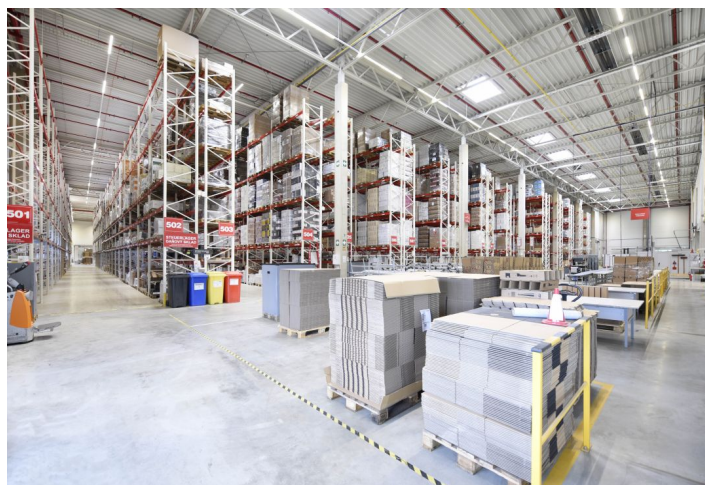

Industrial space

9 688 m², Tachov, Bor u Tachova, Nová Hospoda

Ask for price

Industrial space

9 688 m², Tachov, Bor u Tachova, Nová Hospoda

Ask for price

| | |
|--------------------------------|-------------------------------|
| Total area | 9 688 m ² |
| Available area for rent | 9 688 m ² |
| Ceiling height | 10.5 m |
| Floor loading capacity | 5 t/m ² |
| Column grid structure | — |
| Structure | Reinforced concrete structure |
| PENB | G |
| Reference number | 25704 |

9,688 sq.m. of A class industrial, storage and office space for lease in the industrial park situated close to Plzen, near the German border. Thanks to its location the park is suitable for domestic and also international activities. The premises are suitable for industrial centers and light manufacturing, offer a high standard of equipment, and can be designed based on specific requests and requirements. Nine buildings are planned to build (possibility of BTS: 224 615 sq. m.).

Features and Services:

- Flexible units (storage / office / light production / showroom)
- Onsite property management
- 24/7 security service and CCTV
- Park maintenance
- Sufficient parking space
- High standard of building

Industrial/Warehouse space:

- 1 hydraulic ramp at about 600 m²
- Min. 1 direct entry to the unit
- Dimension of entrance gate 4 x 4,5 m
- Floor loading capacity 5 T/sq.m
- Clear height 10,5 m
- Column grid structure 12x24 m
- LED Light
- Sprinkler system
- Utility connections (water, sewage, gas, electricity)