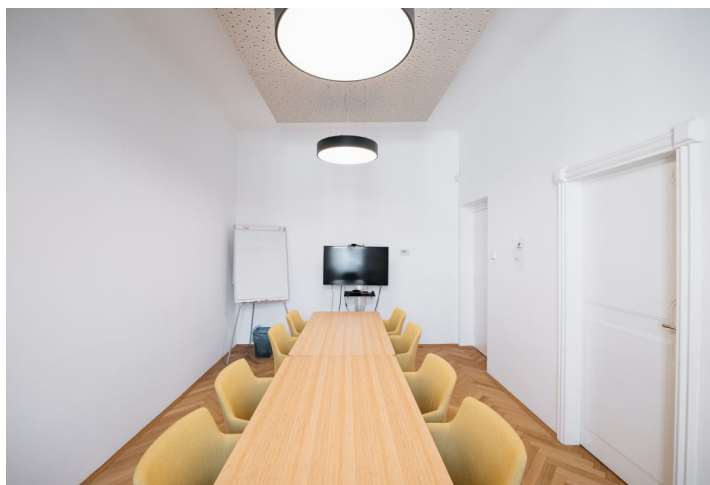

Office space

Praha 2, Nové Město, Na Moráni

€ 14.99 / m² | CZK 380 / m²