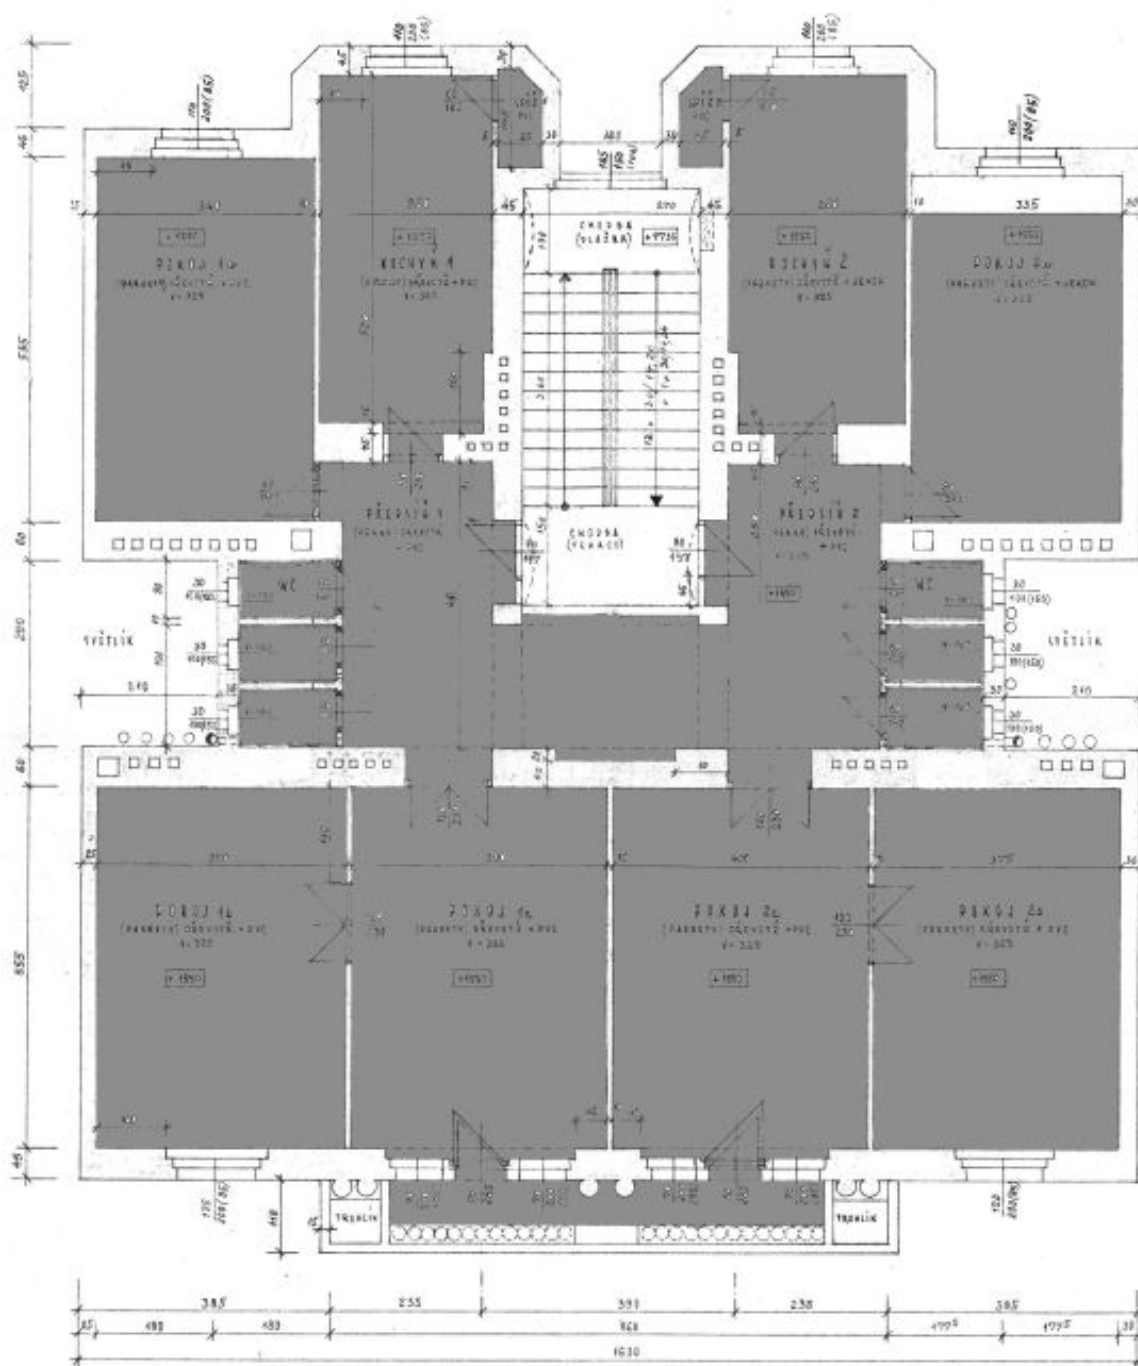

PŮPORYS - IV. PATRO